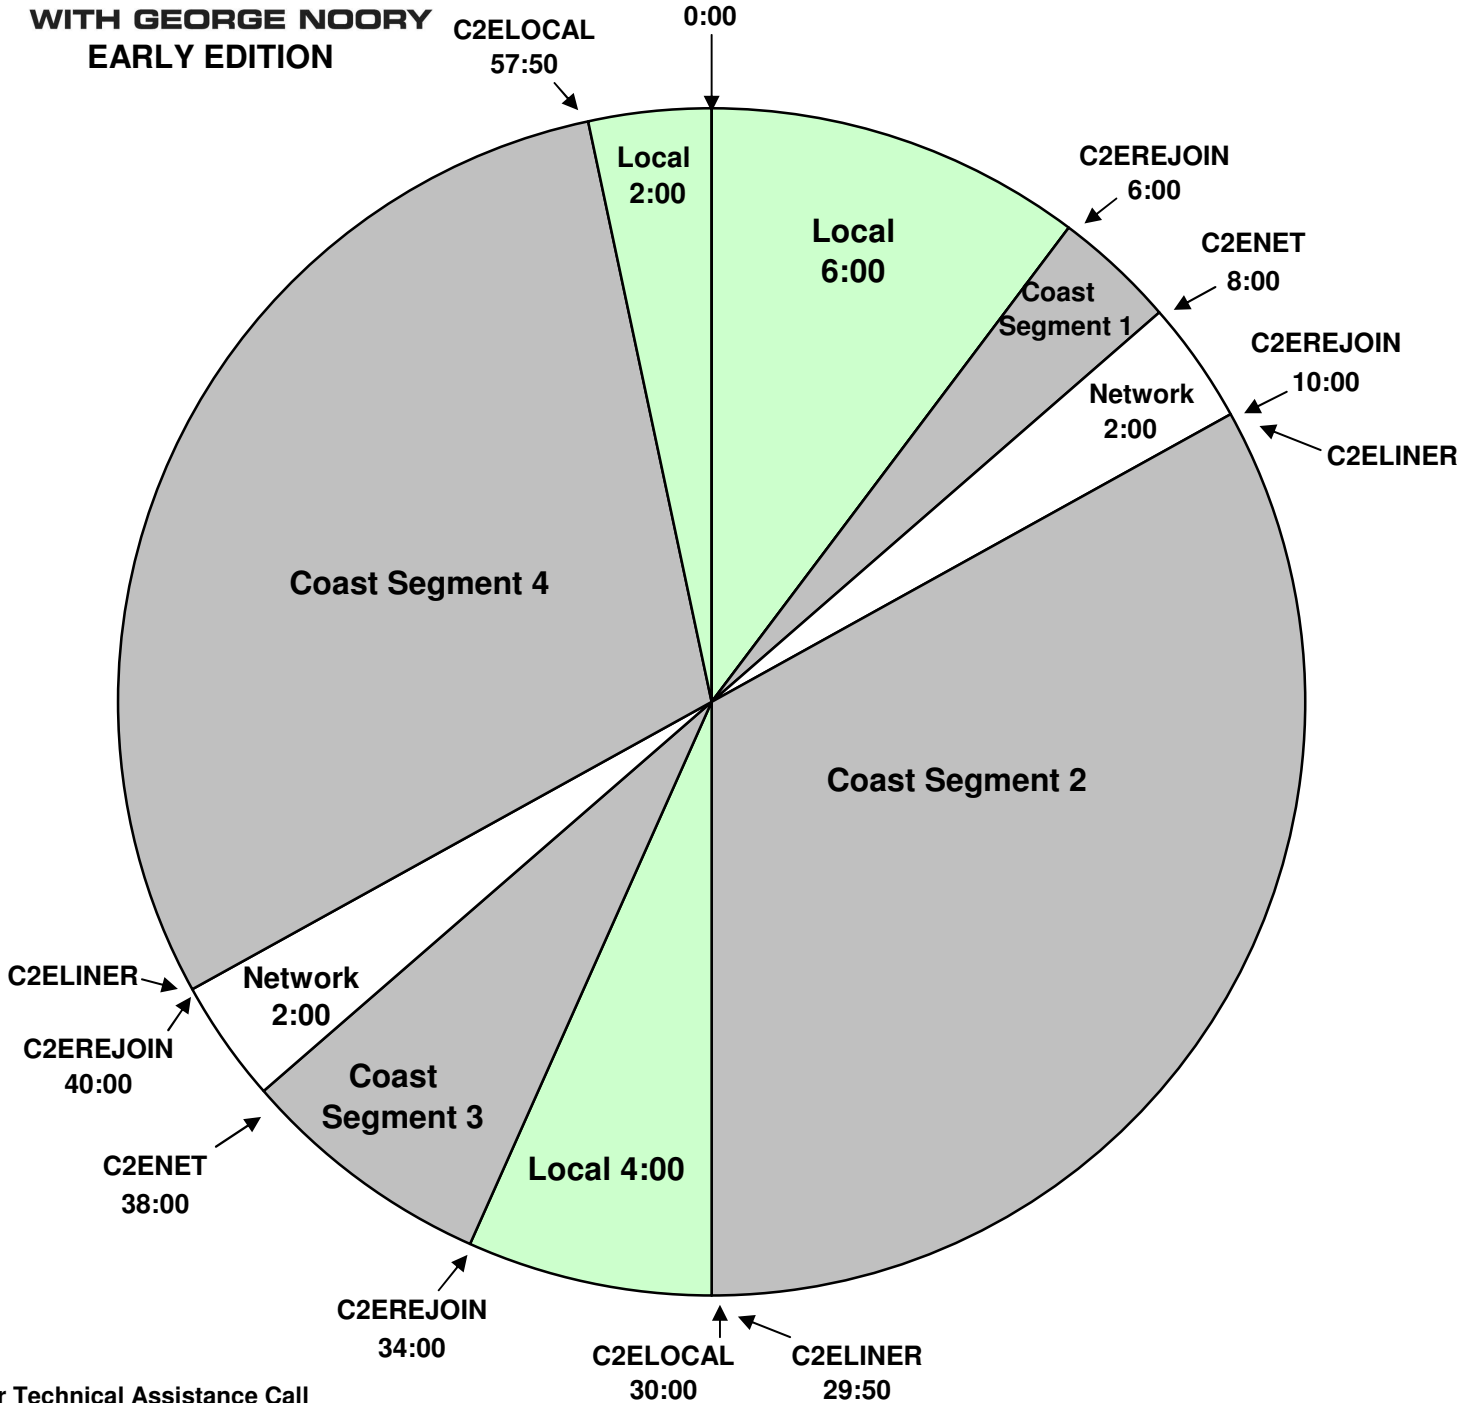

COAST TO COAST AM

WITH GEORGE NOORY
EARLY EDITION

PROGRAM CLOCK
Effective October 13, 2009
Premiere XDS PRO4-P Satellite
Monday - Friday 10pm - 1am Eastern
7pm - 10pm Pacific

For Technical Assistance Call
Premiere Network Operations Center: (800) 276-4431
Technical Info: <http://engineering.premiereradio.com>

Fixed breaks at 29:50 and 57:50. Network breaks float.
C2ELOCAL fires local breaks.
C2ELINER fires :10-second local liners.
:10-second rejoinder bumpers follow network breaks at 10:00 & 40:00. :20-second rejoinder bumper at :34.