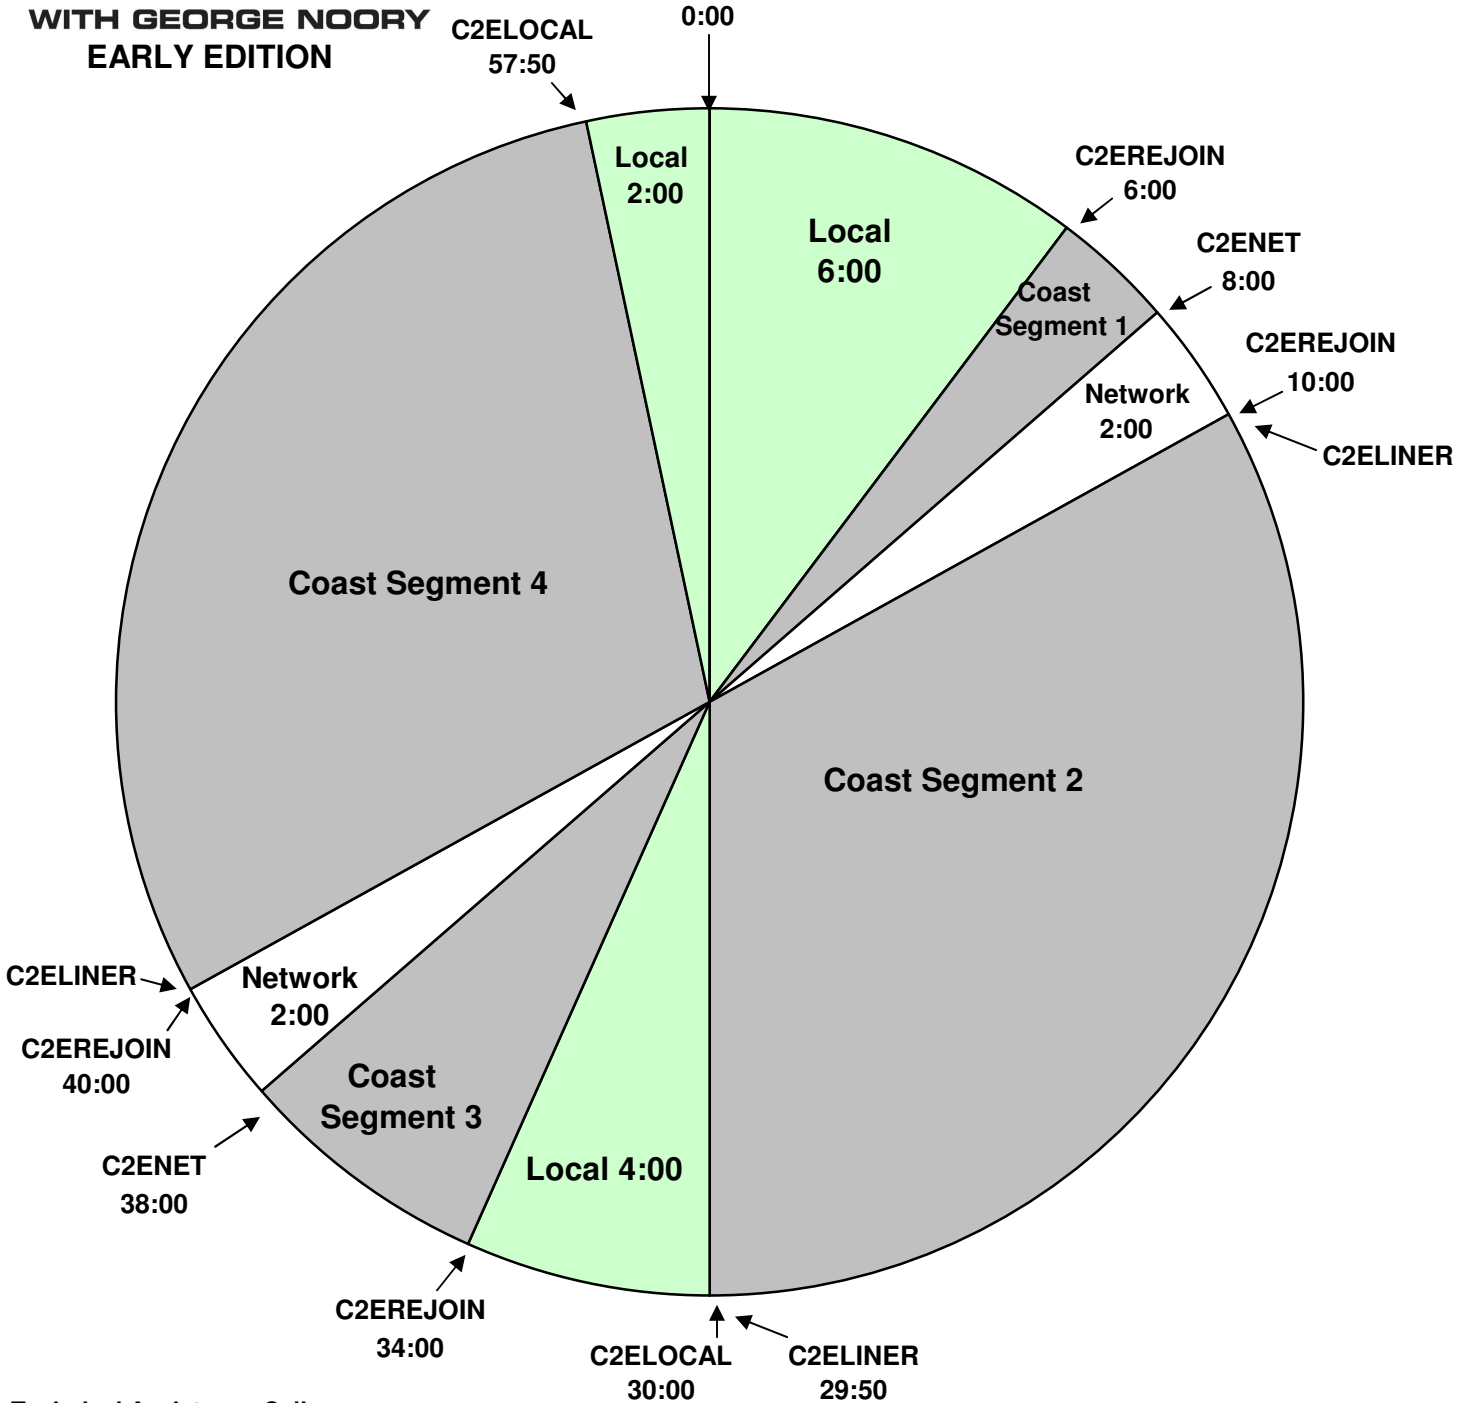

# COAST TO COAST AM

WITH GEORGE NOORY  
EARLY EDITION

**PROGRAM CLOCK**  
Effective October 12, 2011  
Premiere XDS PRO4-P Satellite  
Monday - Friday 10pm - 1am Eastern  
7pm - 10pm Pacific

For Technical Assistance Call  
Premiere Network Operations Center: (800) 276-4431  
Technical Info: <http://engineering.premiereradio.com>

Fixed breaks at 29:50 and 57:50. Network breaks float.  
C2ELOCAL fires local breaks.  
C2ELINER fires :10-second local liners.  
:10-second rejoin bumpers follow network breaks at 10:00 & 40:00. :20-second rejoin bumper at :34.