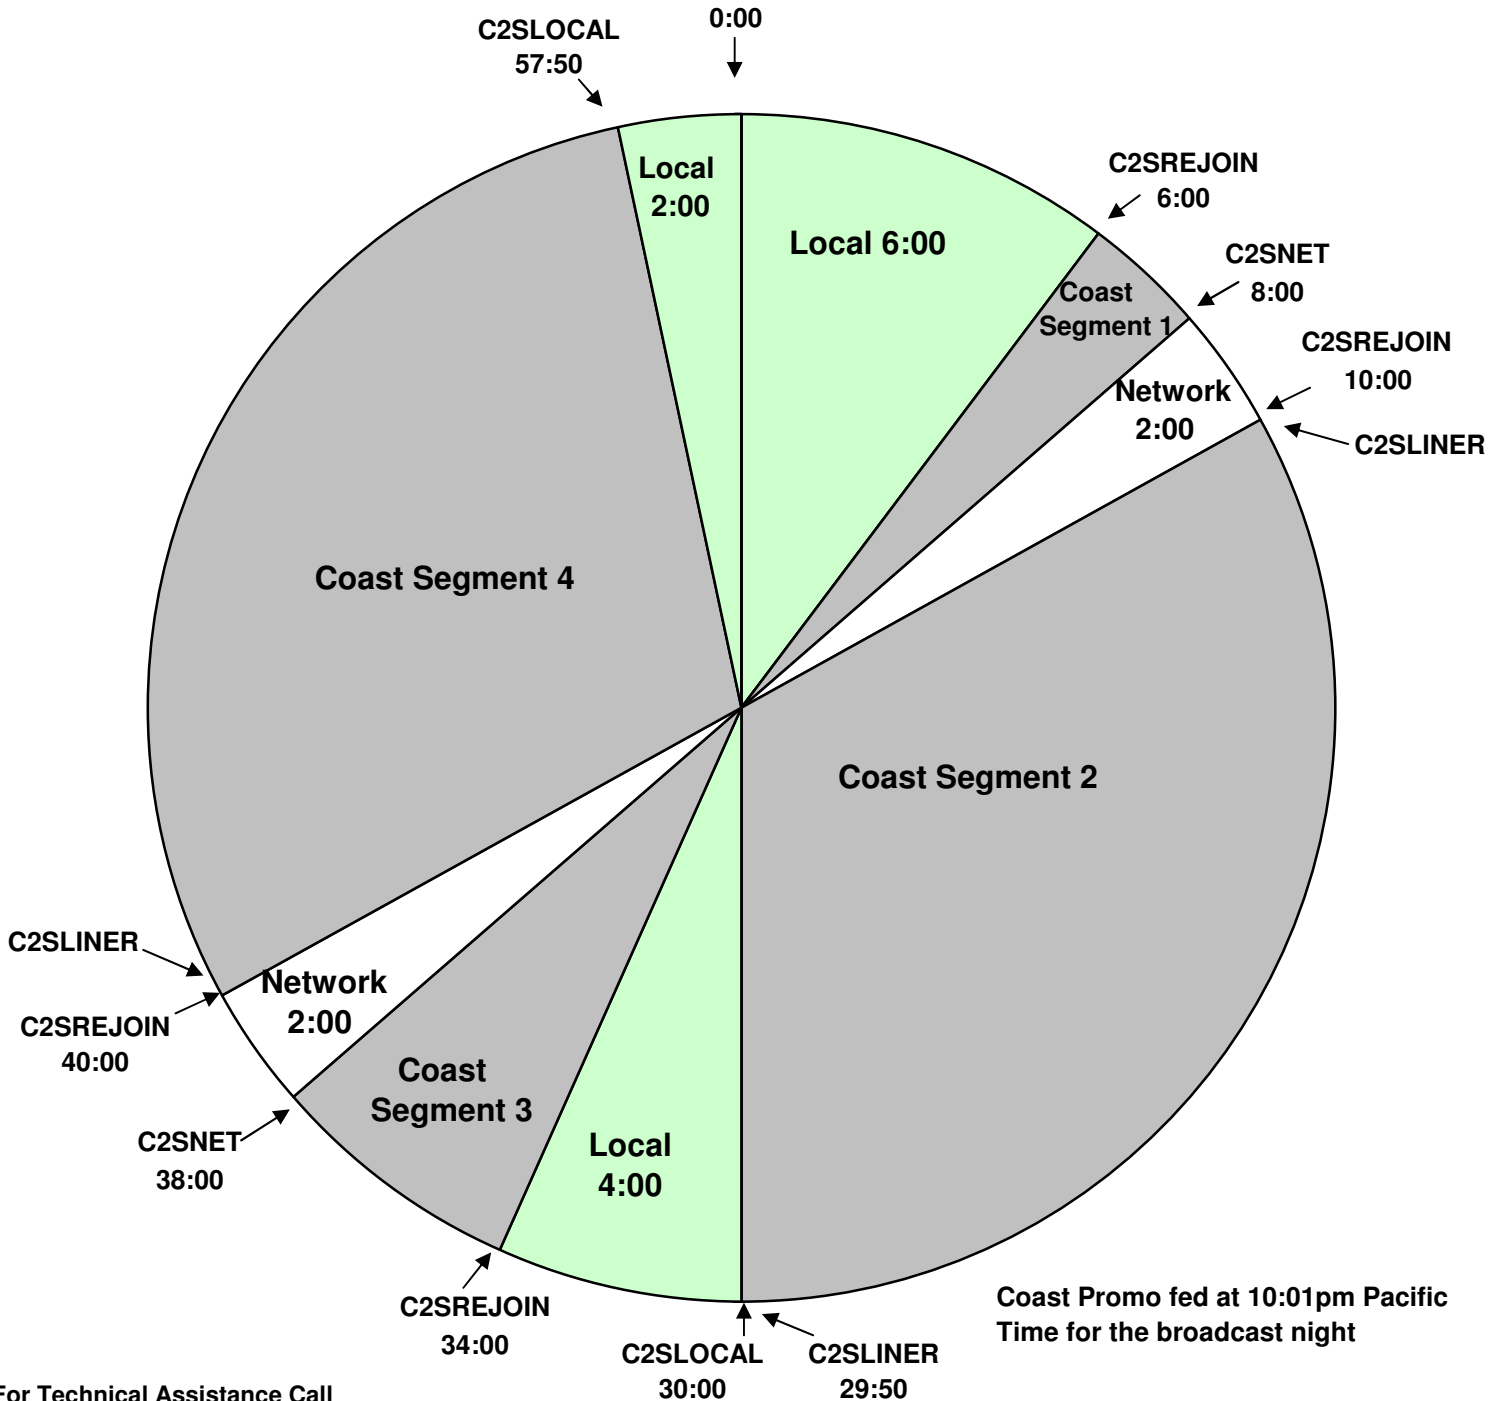

SOMEWHERE IN TIME

PROGRAM CLOCK
 Effective October 12, 2011
 Premiere XDS PRO4-P Satellite
 Saturdays 9pm - 1am Eastern
 6pm - 10pm Pacific

For Technical Assistance Call
 Premiere Network Operations Center: (800) 276-4431
 Technical Info: <http://engineering.premiereradio.com>

Fixed Breaks at 29:50 & 57:50. Network Breaks Float.
 C2SLOCAL Fires Local Breaks.
 C2SLINER Fires :10-Second Local Liners.
 :10-Second Rejoin Bumpers at 10:00 & 40:00.
 :20-Second Rejoin Bumper at :34.