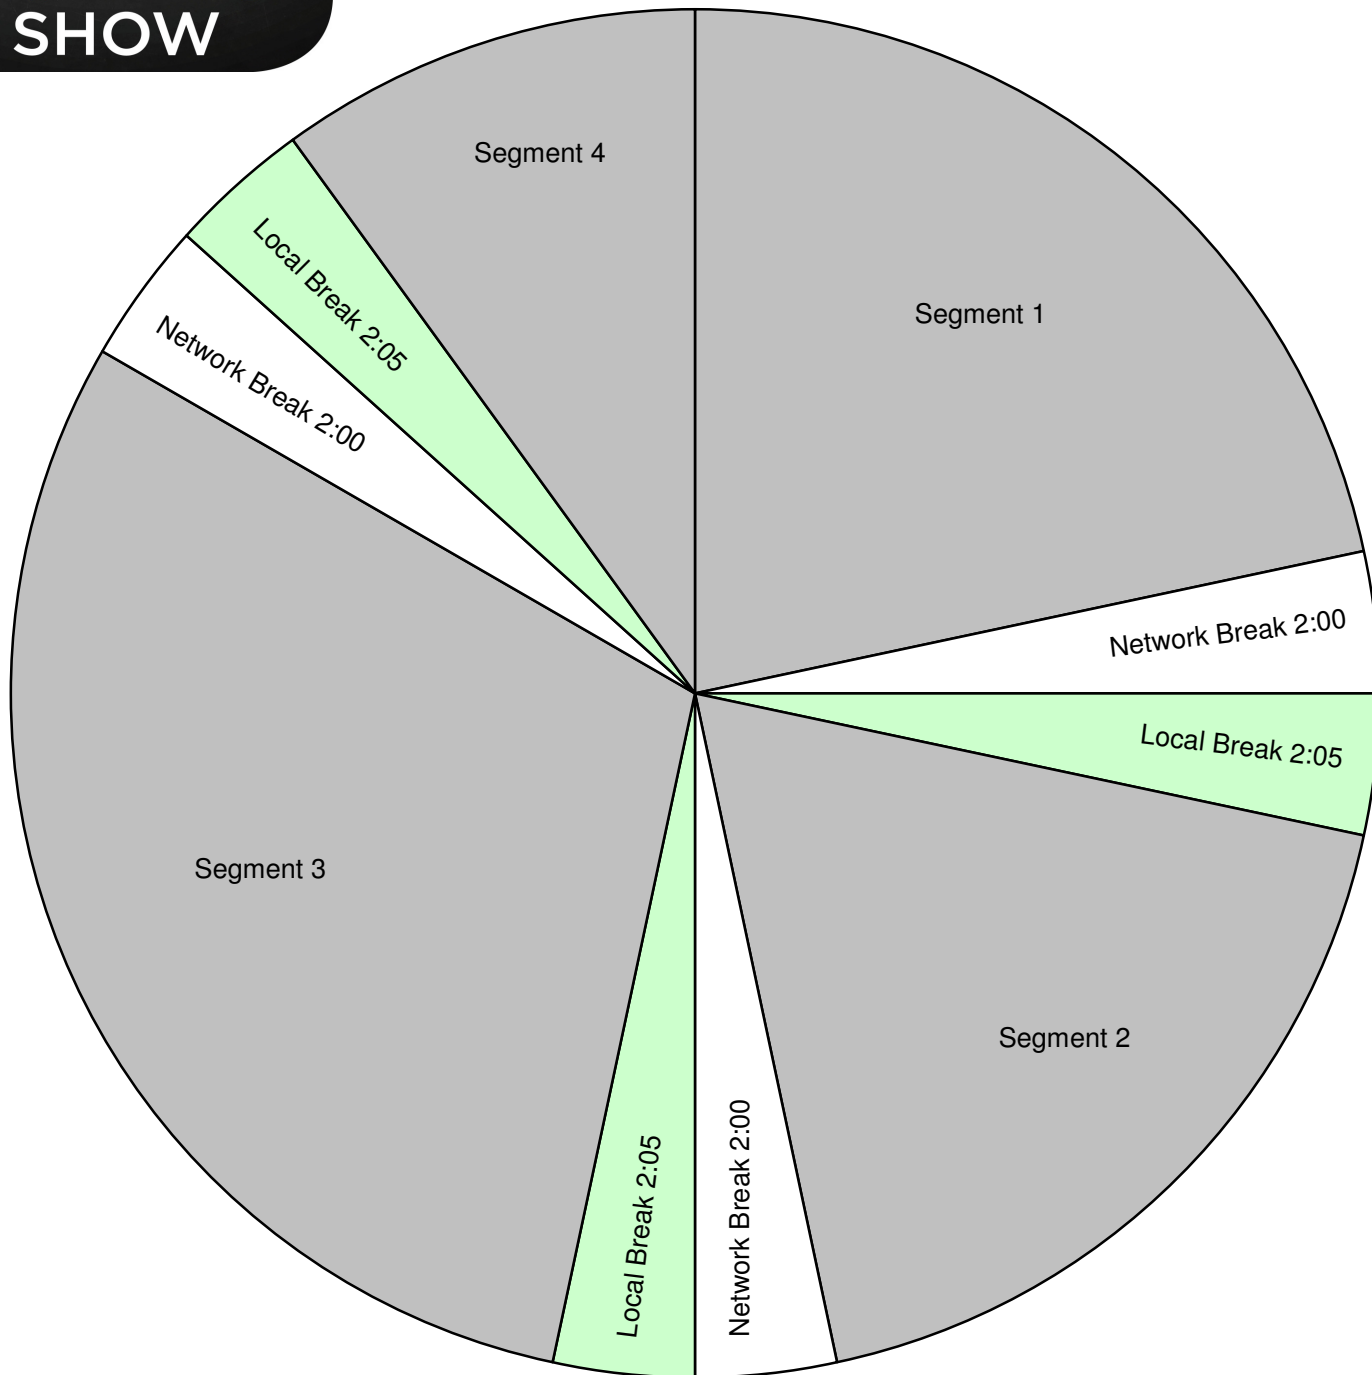

THE BOBBY BONES SHOW

Country Top 30 with Bobby Bones Hours 4 (FTP)

For Technical Assistance call:
Premiere Network Operations Center: 800-276-4431
Technical Info: www.premiereradio.com/engineering