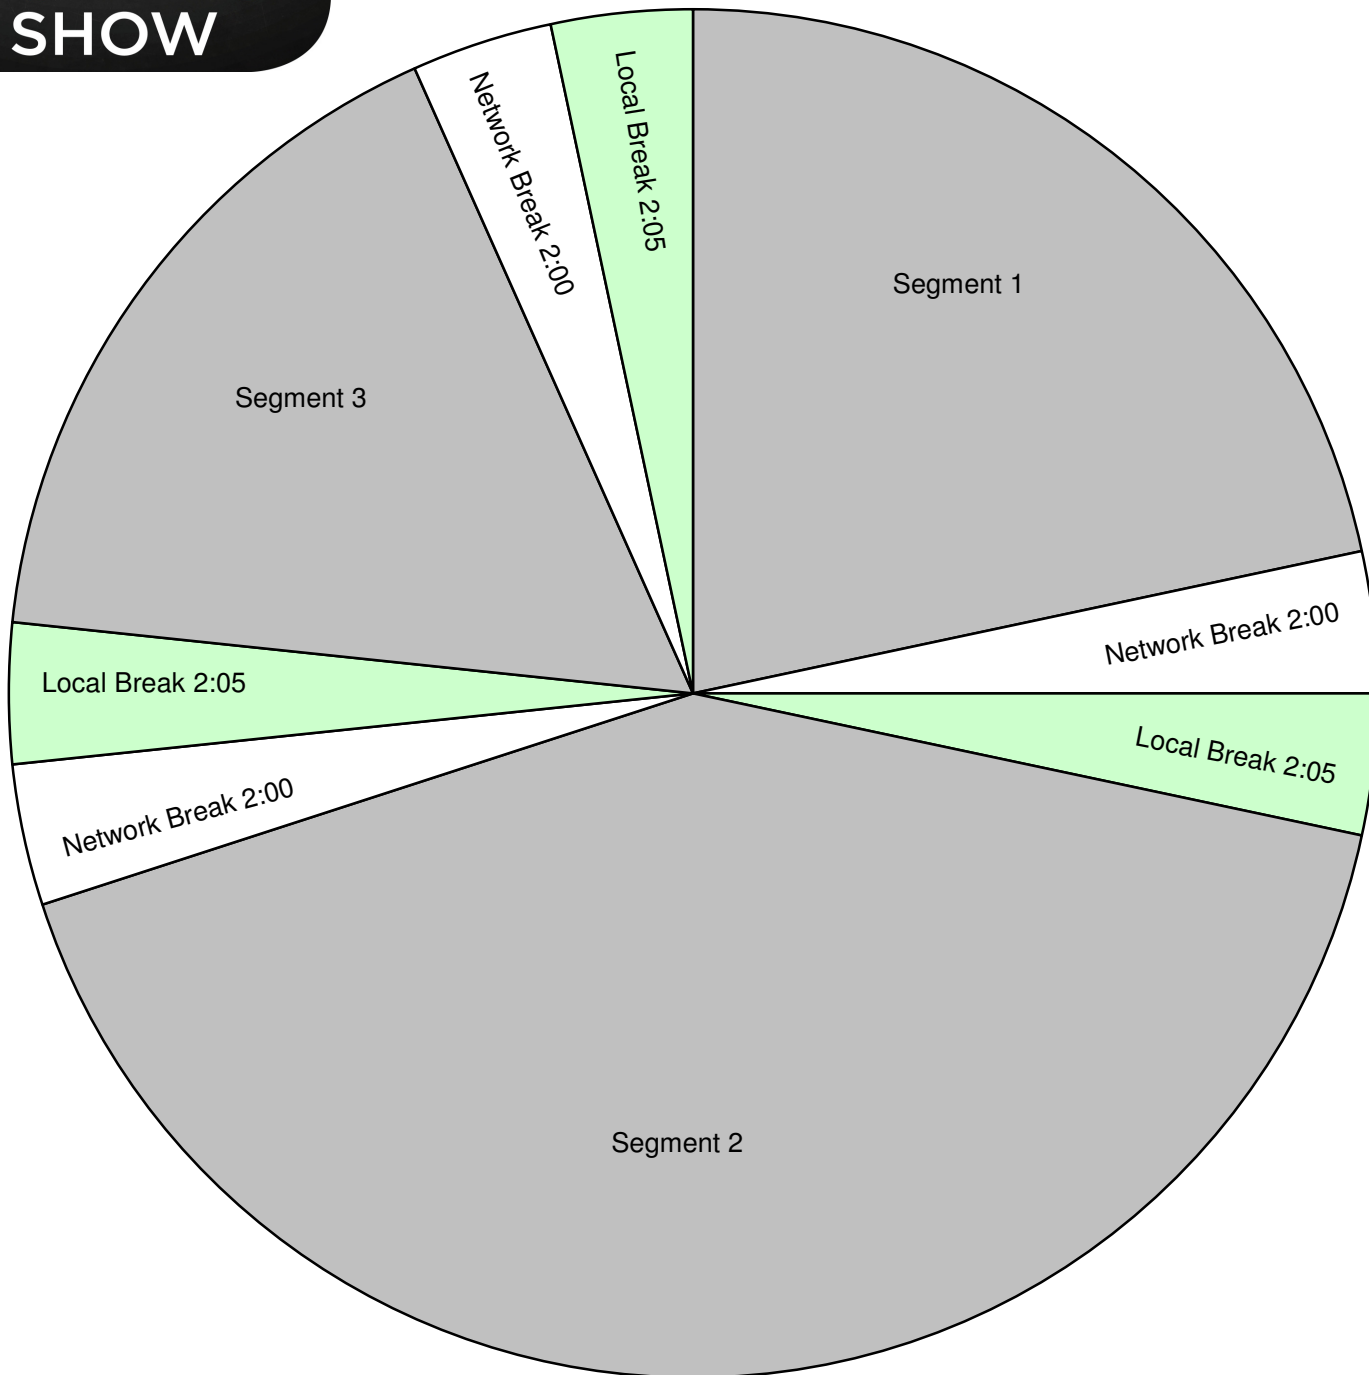

THE BOBBY BONES SHOW

Country Top 30 with Bobby Bones Hours 1-3 (FTP)

For Technical Assistance call:
Premiere Network Operations Center: 800-276-4431
Technical Info: www.premiereradio.com/engineering