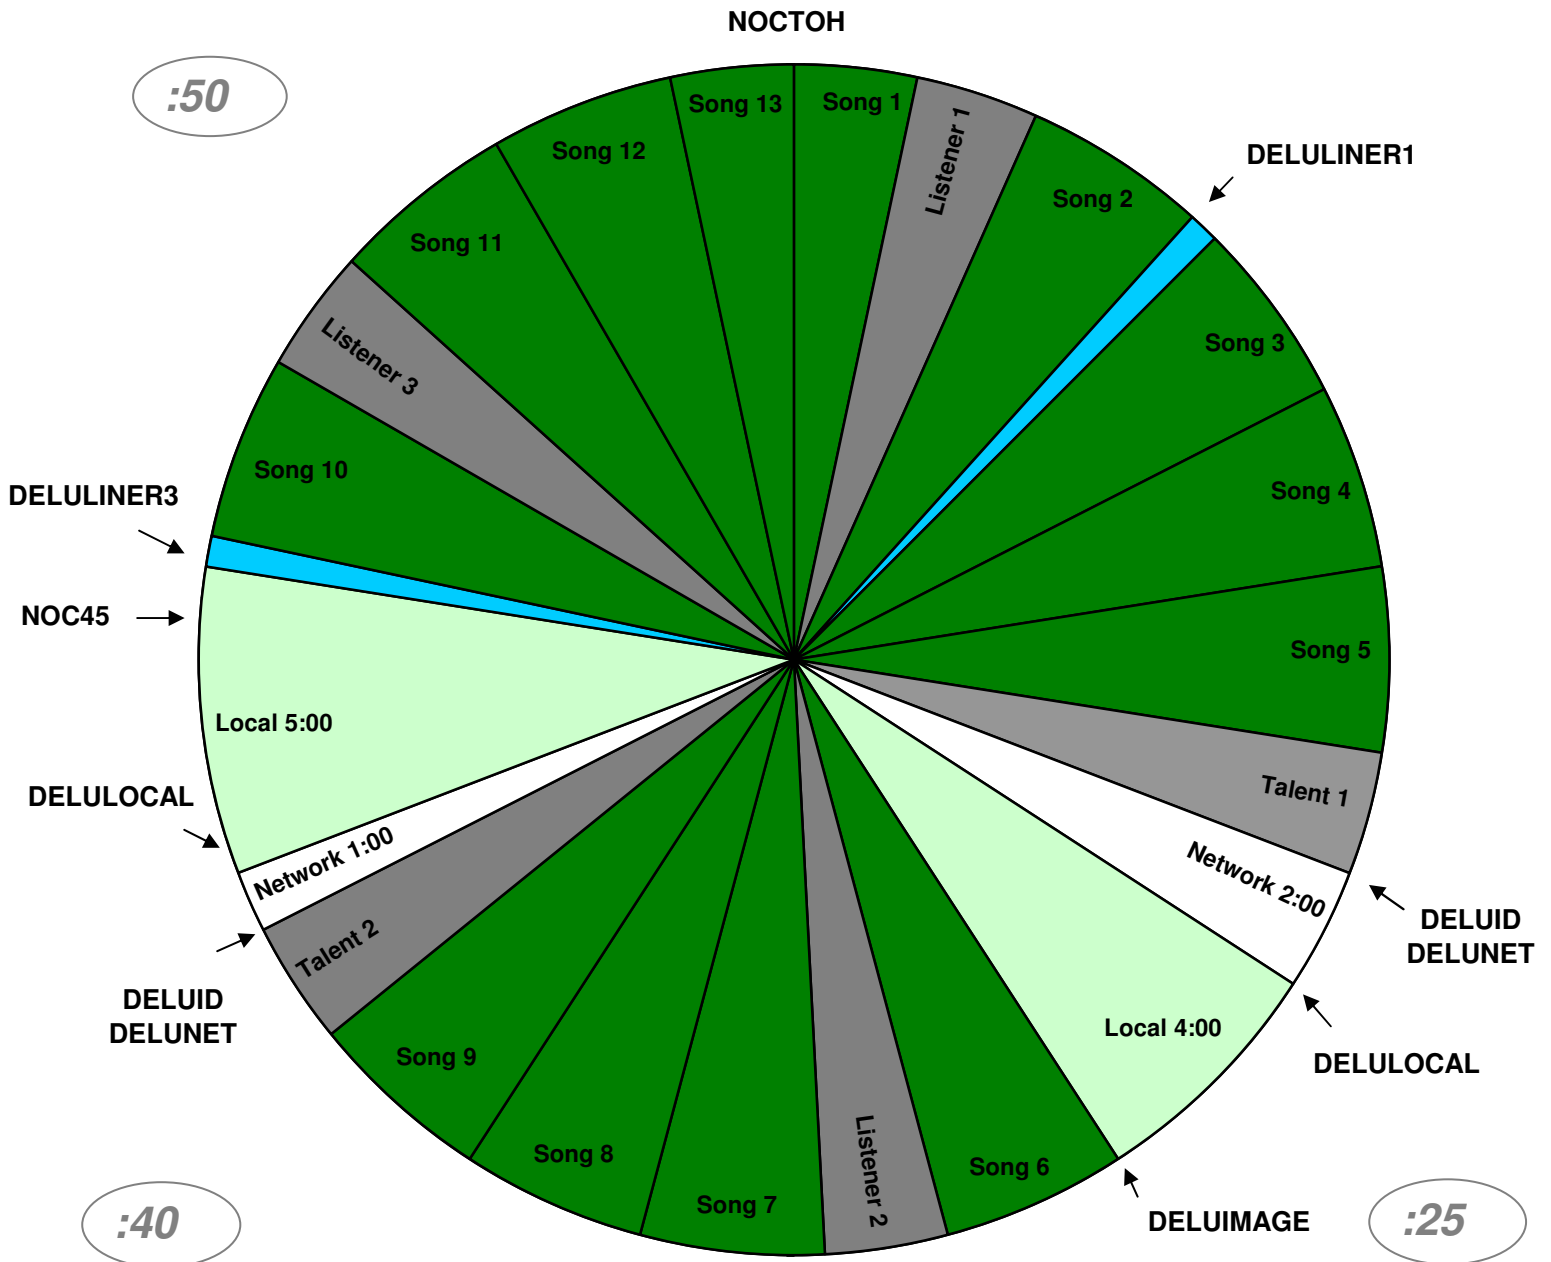

HOLIDAY SUNDAY PROGRAM CLOCK

Effective Nov, 04 2011

Premiere XDS PRO4-P Satellite

7pm-Midnight (Eastern)

4pm - 9pm (Pacific)

If you are already taking the Delilah standard show and choose to switch on Nov 4th, no action is required other than to confirm your automation system matches the new holiday clock. All cues/relays remain the same as the Delilah Standard show.

For Technical Assistance call:
 Premiere Network Operations Center: 800-276-4431
 XDS Receiver Problems: 818-461-5176
 Technical Info: <http://engineering.premiereradio.com>

Delilah Relay

- DELULINER1
- DELULOCAL
- DELUIMAGE
- DELULINER3
- DELUNET
- DELUID
- NOCTOH
- NOC45

Function

- Fires 11 second drop over 15s network jingle
- Local Break / Net Release
- Fires local 27s liner over 30s network jingle
- Fires 11 second drop over 15s network jingle
- Fires Network break
- Fires 3 second station ID/positioner
- NOC Top of Hour Time Sync
- NOC 45 min Time Sync