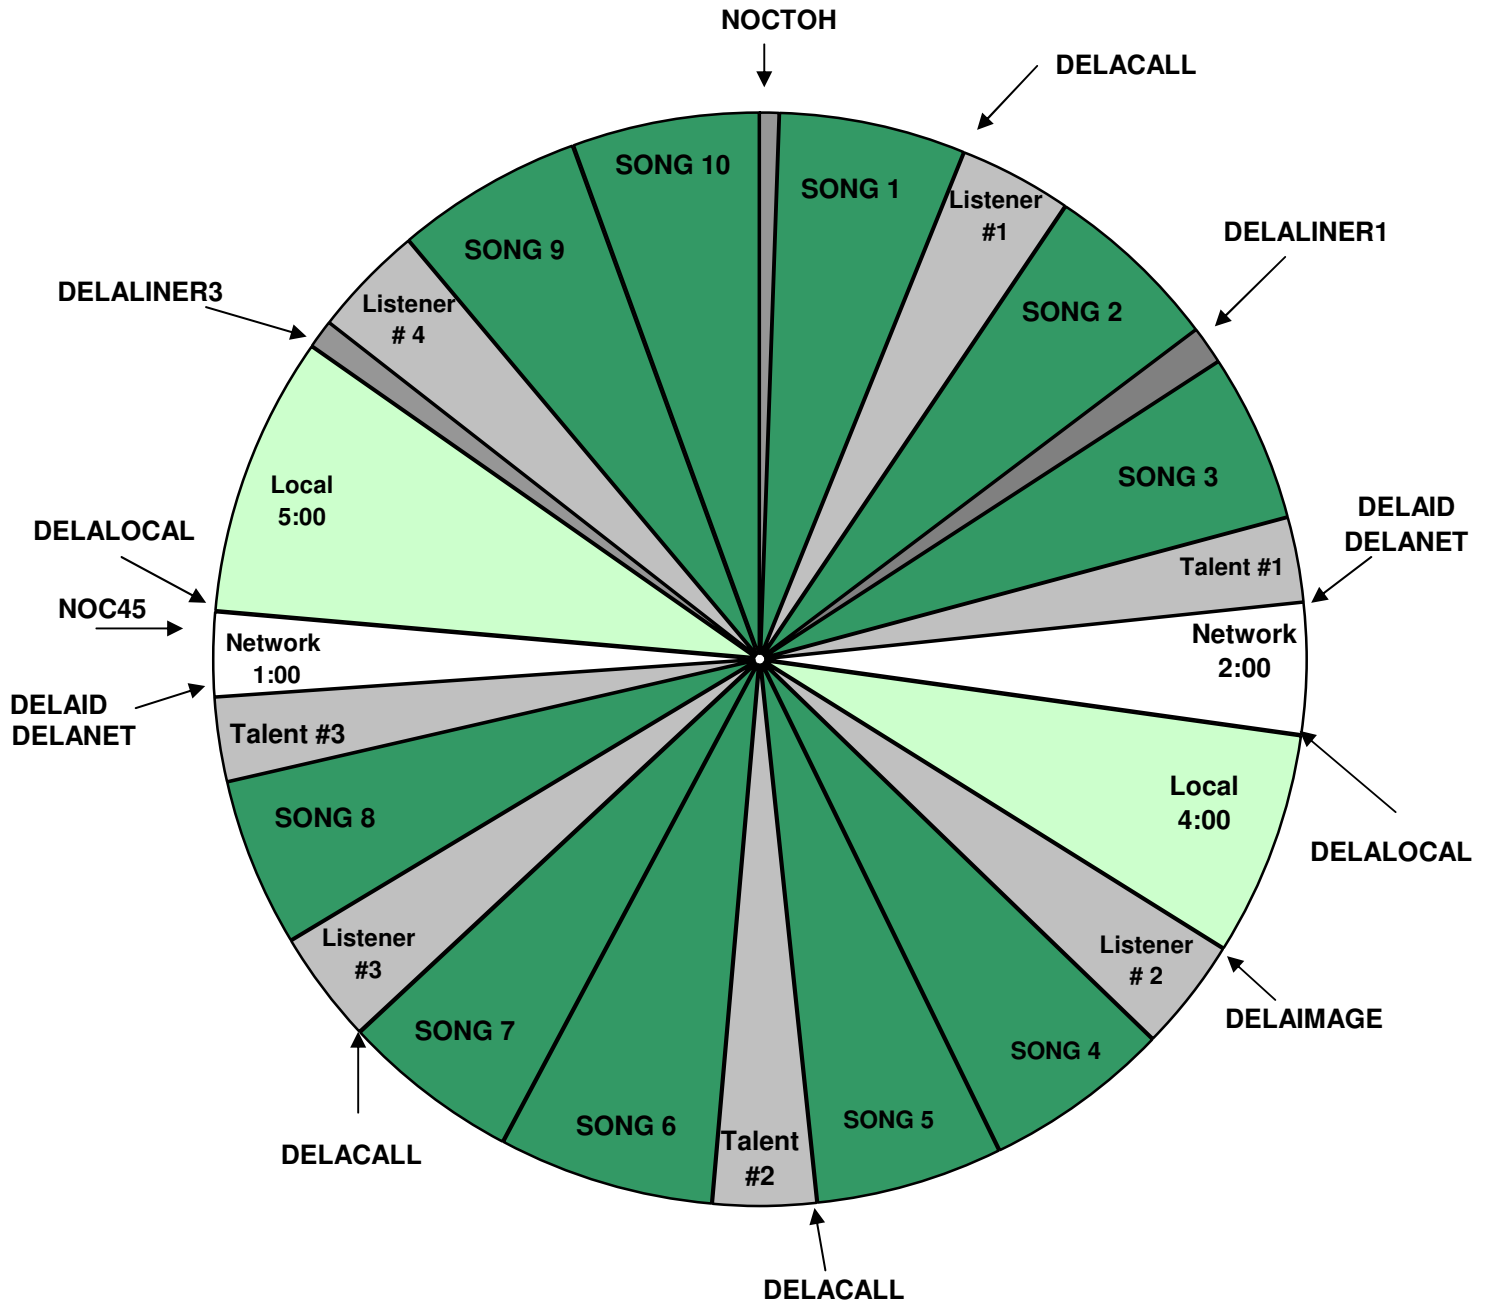

# SATURDAY PROGRAM CLOCK

Effective January, 16 2010  
 Premiere XDS PRO4-P Satellite  
 7pm-Midnight (Eastern)  
 4pm - 9pm (Pacific)

For Technical Assistance call:  
 Premiere Network Operations Center: 800-276-4431  
 XDS Receiver Problems: 818-461-5176  
 Technical Info: <http://engineering.premiereradio.com>

Delilah Relay  
 DELALINER1  
 DELALOCAL  
 DELAIMAGE  
 DELALINER3  
 DELANET  
 DELAID  
 DELACALL  
 NOCTOH  
 NOC45

Function  
 Fires 11 second drop over 15s network jingle  
 Local Break / Net Release  
 Fires local 27s liner over 30s network jingle  
 Fires 11 second drop over 15s network jingle  
 Fires Network break  
 Fires 3 second station ID/positioner  
 Fires 5s liner over end of song going into request (optional)  
 NOC Top of Hour Time Sync  
 NOC 45 min Time Sync