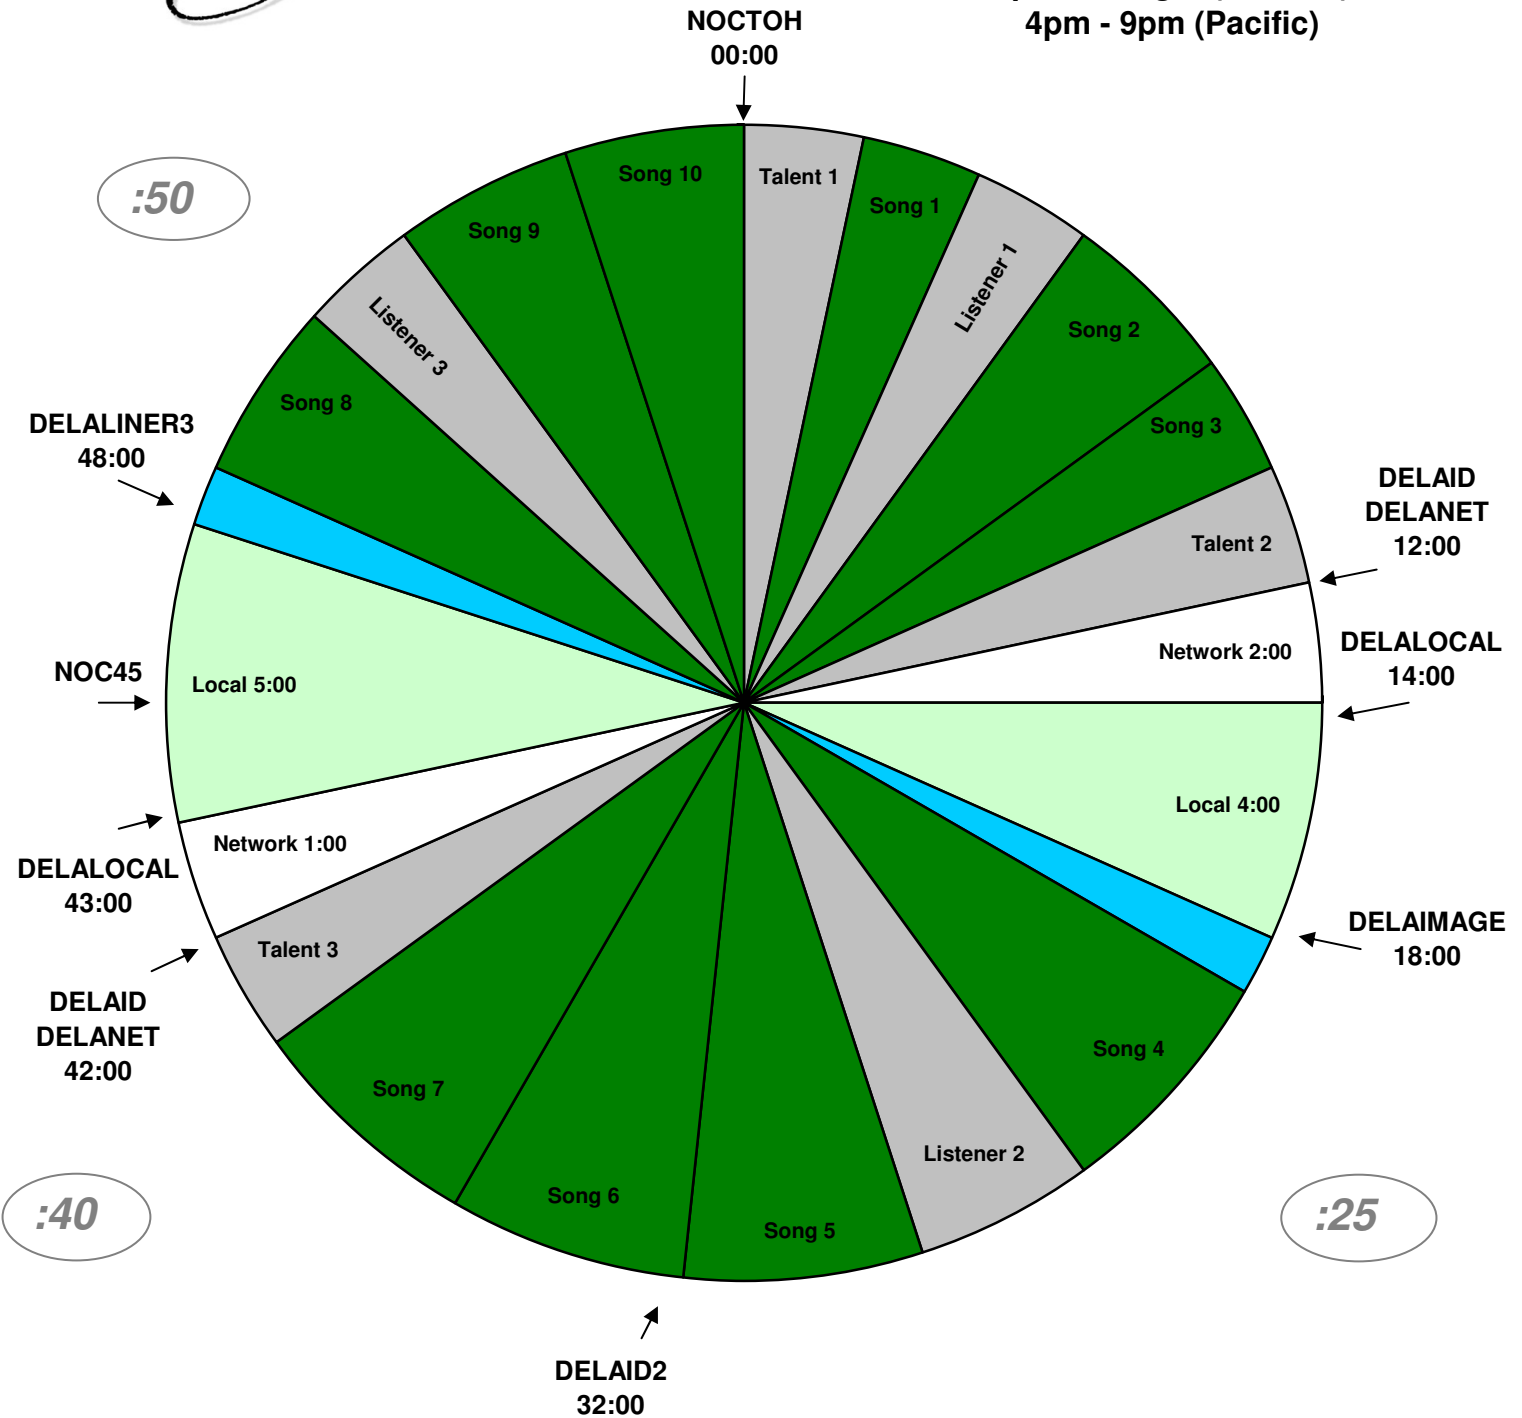

PROGRAM CLOCK
XDS Program: Delilah Saturday
 Effective July 1st, 2013
 Premiere XDS PRO4-P Satellite
 7pm-Midnight (Eastern)
 4pm - 9pm (Pacific)

For Technical Assistance Call
 Premiere Network Operations Center: (800) 276-4431
 Technical Info: <http://engineering.premiereradio.com>

Delilah Relay	Function
DELALOCAL	Local Break / Net Release
DELAIMAGE	Fires local 27s liner over 30s network jingle
DELALINER3	Fires 11 second drop over 15s network jingle
DELANET	Fires Network break
DELAID	Fires 3 second station ID/positioner
NOCTOH	NOC Top of Hour Time Sync
NOC45	NOC 45 min Time Sync
DELAID2	05s optional station ID/positioner
DELACALL	05s optional Liner Before Caller