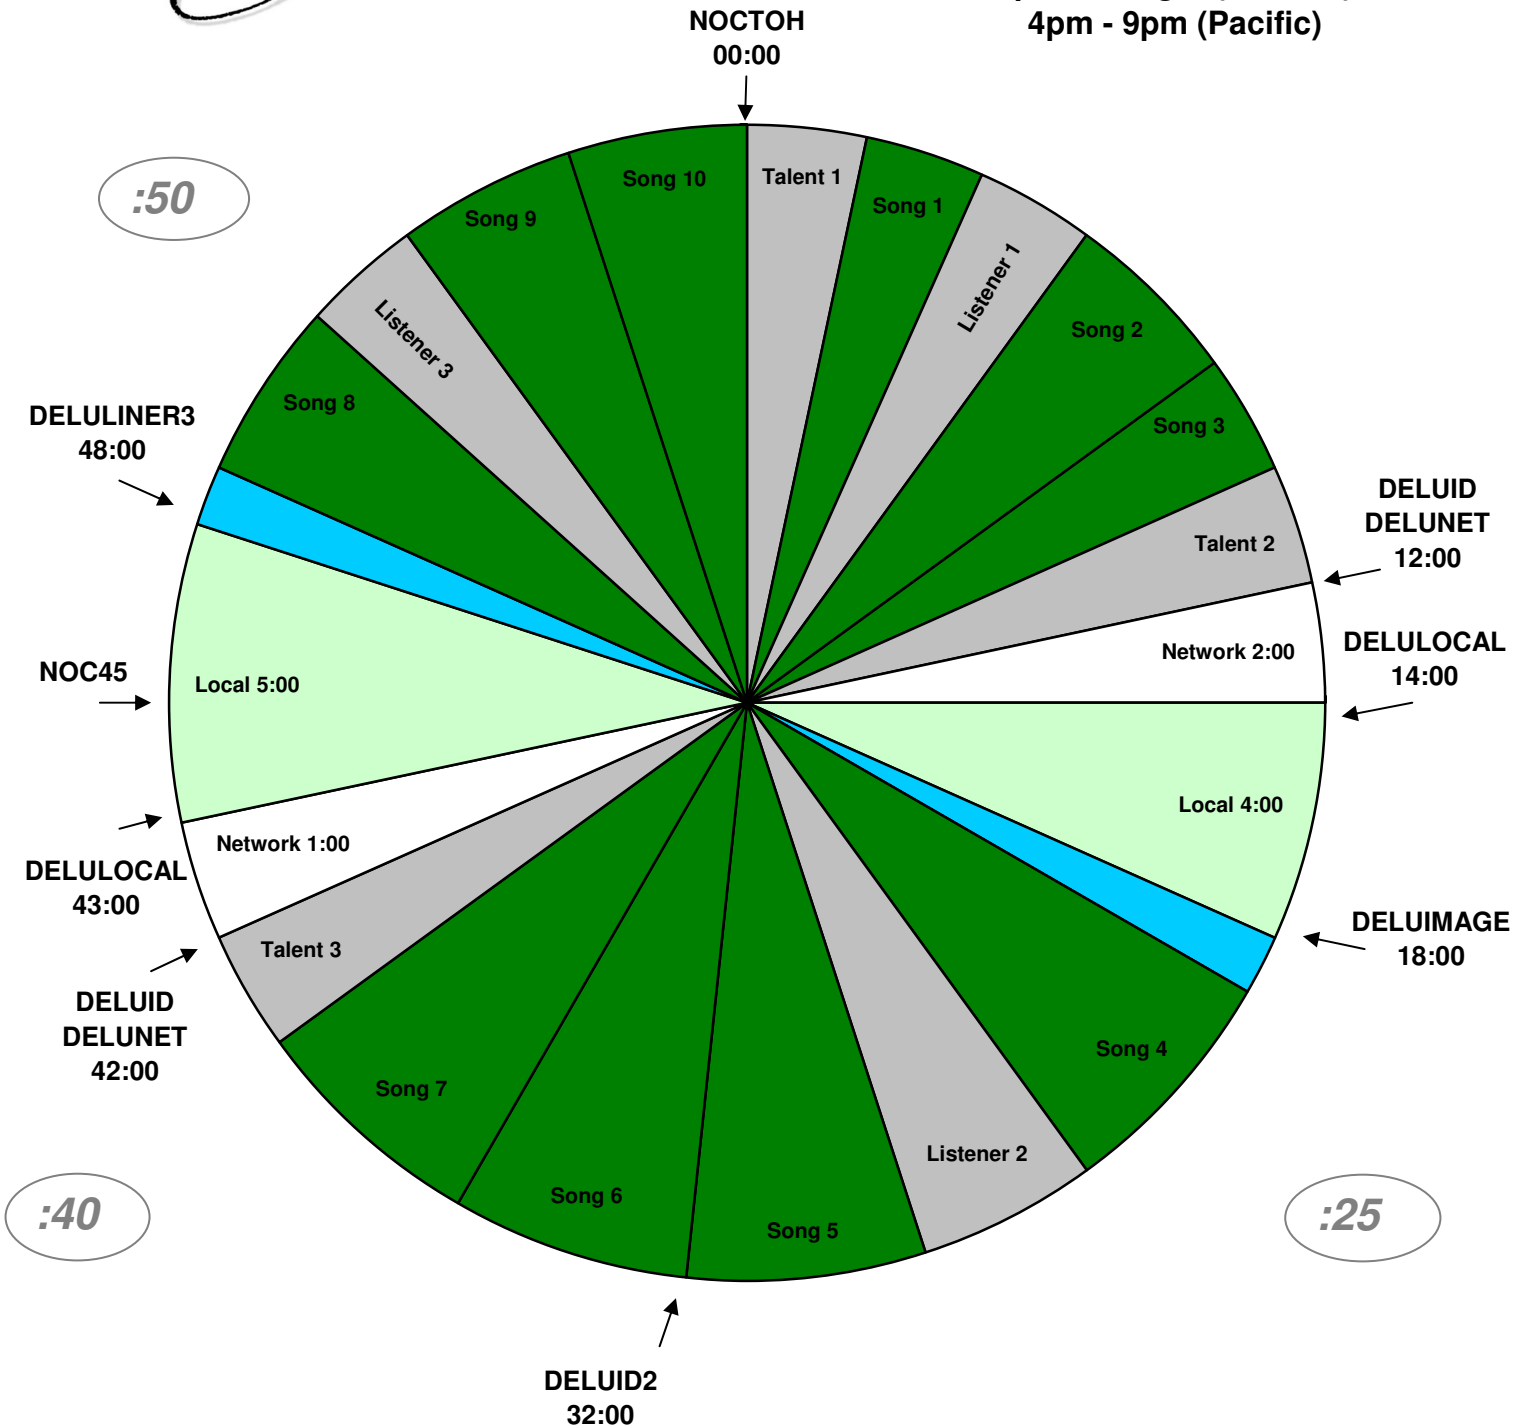

**PROGRAM CLOCK**  
**XDS Program: Delilah Sunday**  
 Effective July 1st, 2013  
 Premiere XDS PRO4-P Satellite  
 7pm-Midnight (Eastern)  
 4pm - 9pm (Pacific)

For Technical Assistance Call  
 Premiere Network Operations Center: (800) 276-4431  
 Technical Info: <http://engineering.premiereradio.com>

Delilah Relay	Function
DELULOCAL	Local Break / Net Release
DELUIMAGE	Fires local 27s liner over 30s network jingle
DELULINER3	Fires 11 second drop over 15s network jingle
DELUNET	Fires Network break
DELUID	Fires 3 second station ID/positioner
NOCTOH	NOC Top of Hour Time Sync
NOC45	NOC 45 min Time Sync
DELUID2	05s optional station ID/positioner
DELUCALL	05s optional Liner Before Caller