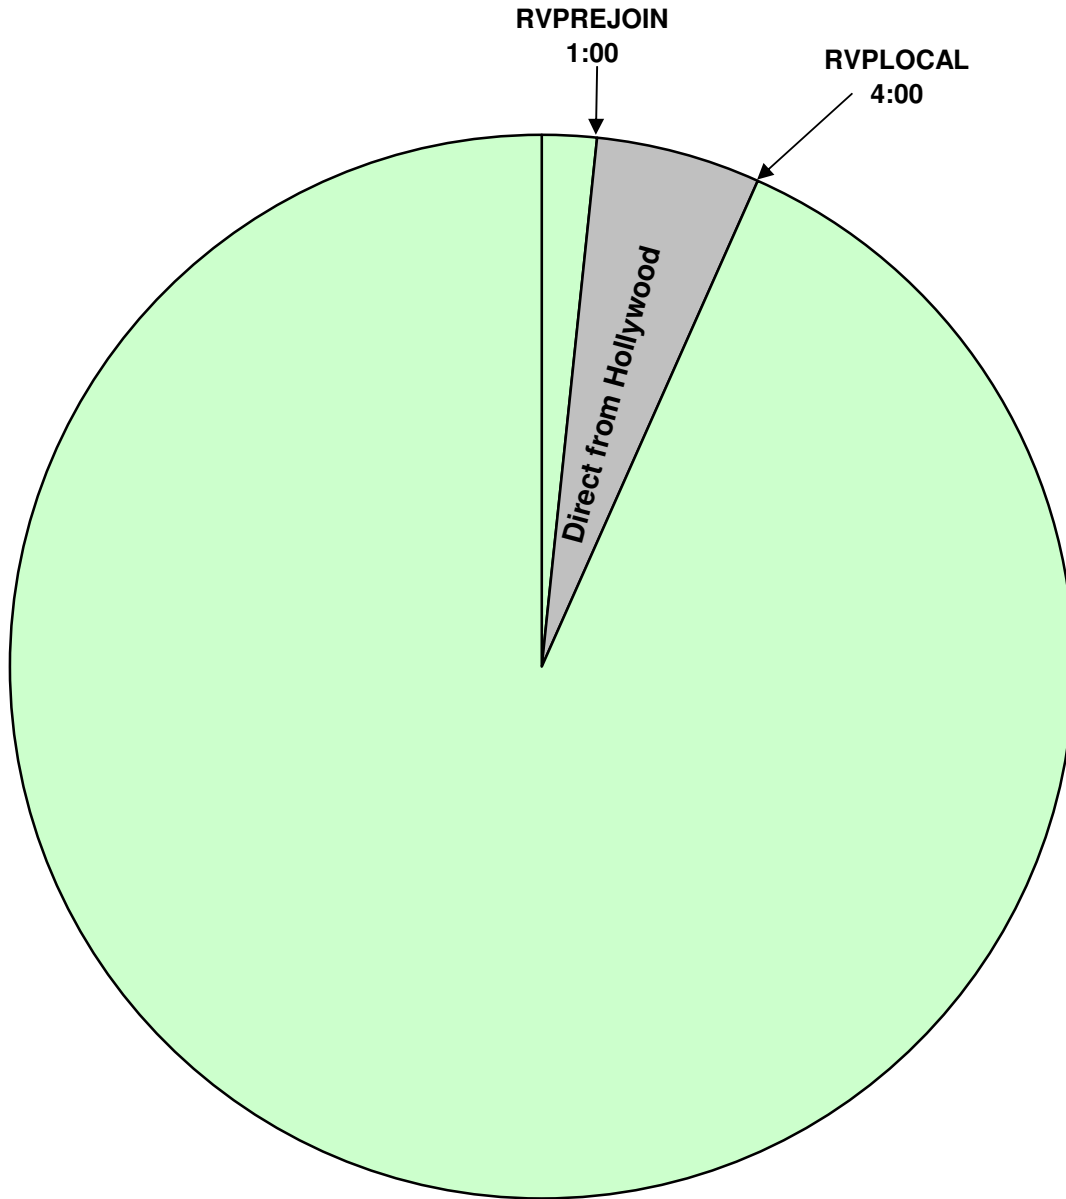

DIRECT FROM HOLLYWOOD PM

WITH RYAN SEACREST

PROGRAM CLOCK
Effective October 12, 2011
Premiere XDS PRO4-P Satellite
Direct From Hollywood PM is Fed
1:01:00am - 1:04:00am Pacific
4:01:00am - 4:04:00am Eastern