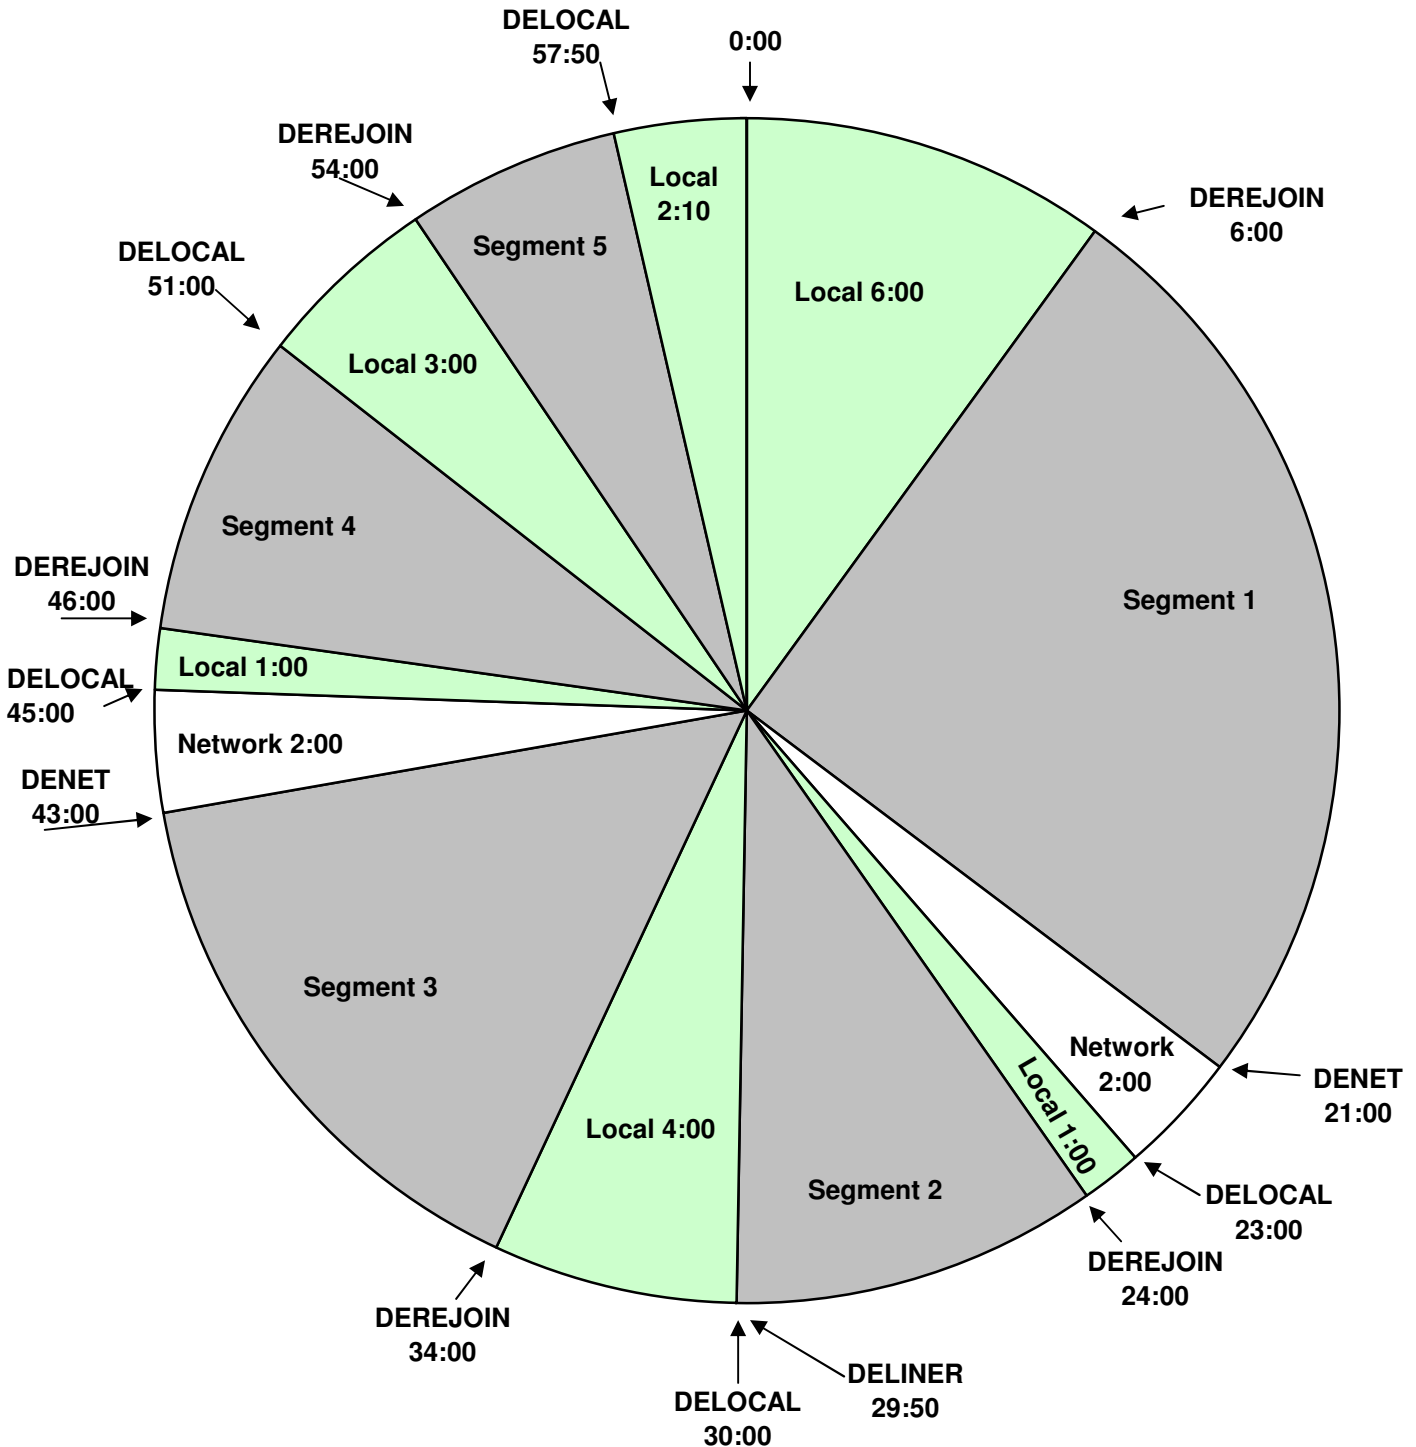

THE DR. DEAN EDELL HOUR

PROGRAM CLOCK
 Effective January 19, 2009
 Premiere XDS PRO4-P Satellite
 1-2 PM Pacific/ 3-4 PM Central/
 4-5 PM Eastern time

For technical assistance call:
 Premiere Network Operations Center: (800) 276-4431
<http://engineering.premiereradio.com/>

DELOCAL fires local breaks.
 Fixed breaks at 29:50 and 57:50. All others float.
 :10-second rejoin bumper at :24, :46 & :54.
 :20-second rejoin bumper at :34.
 Medical Min AM drive w/ spots fed at 1:01:20pm pacific
 for following day broadcast
 Medical Min PM drive w/o spots fed at 1:03:35pm pacific
 for following day broadcast