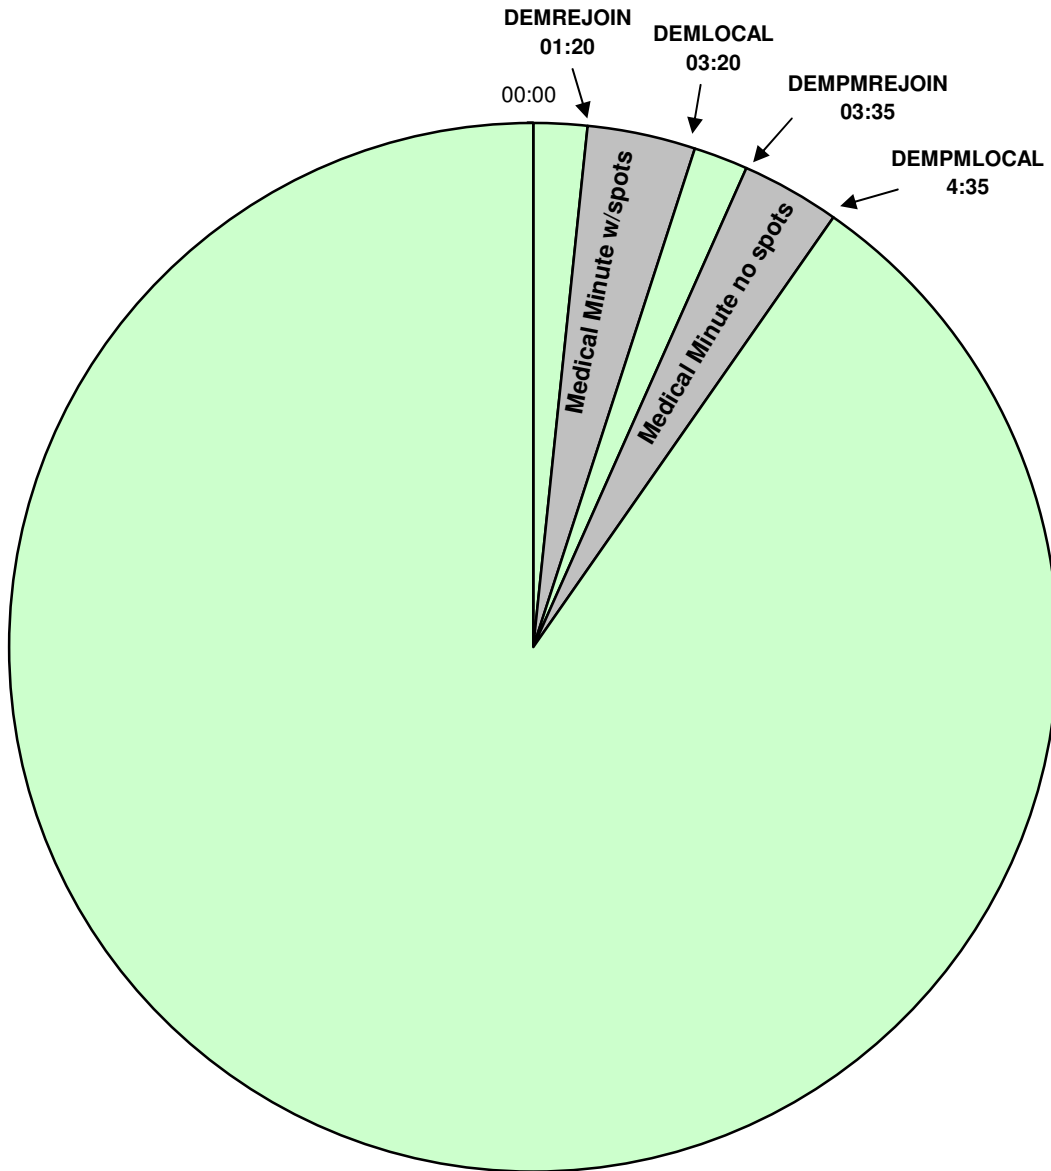

**THE
DR. DEAN
EDELL**
Medical Minute

PROGRAM CLOCK
Effective October 12, 2011
Premiere XDS PRO4-P Satellite

Medical Min AM drive w/ spots fed
1:01:20pm Pacific / 4:01:20pm Eastern
for following day broadcast
Medical Min PM drive w/o spots fed
1:03:35pm Pacific / 4:03:35pm eastern
for following day broadcast