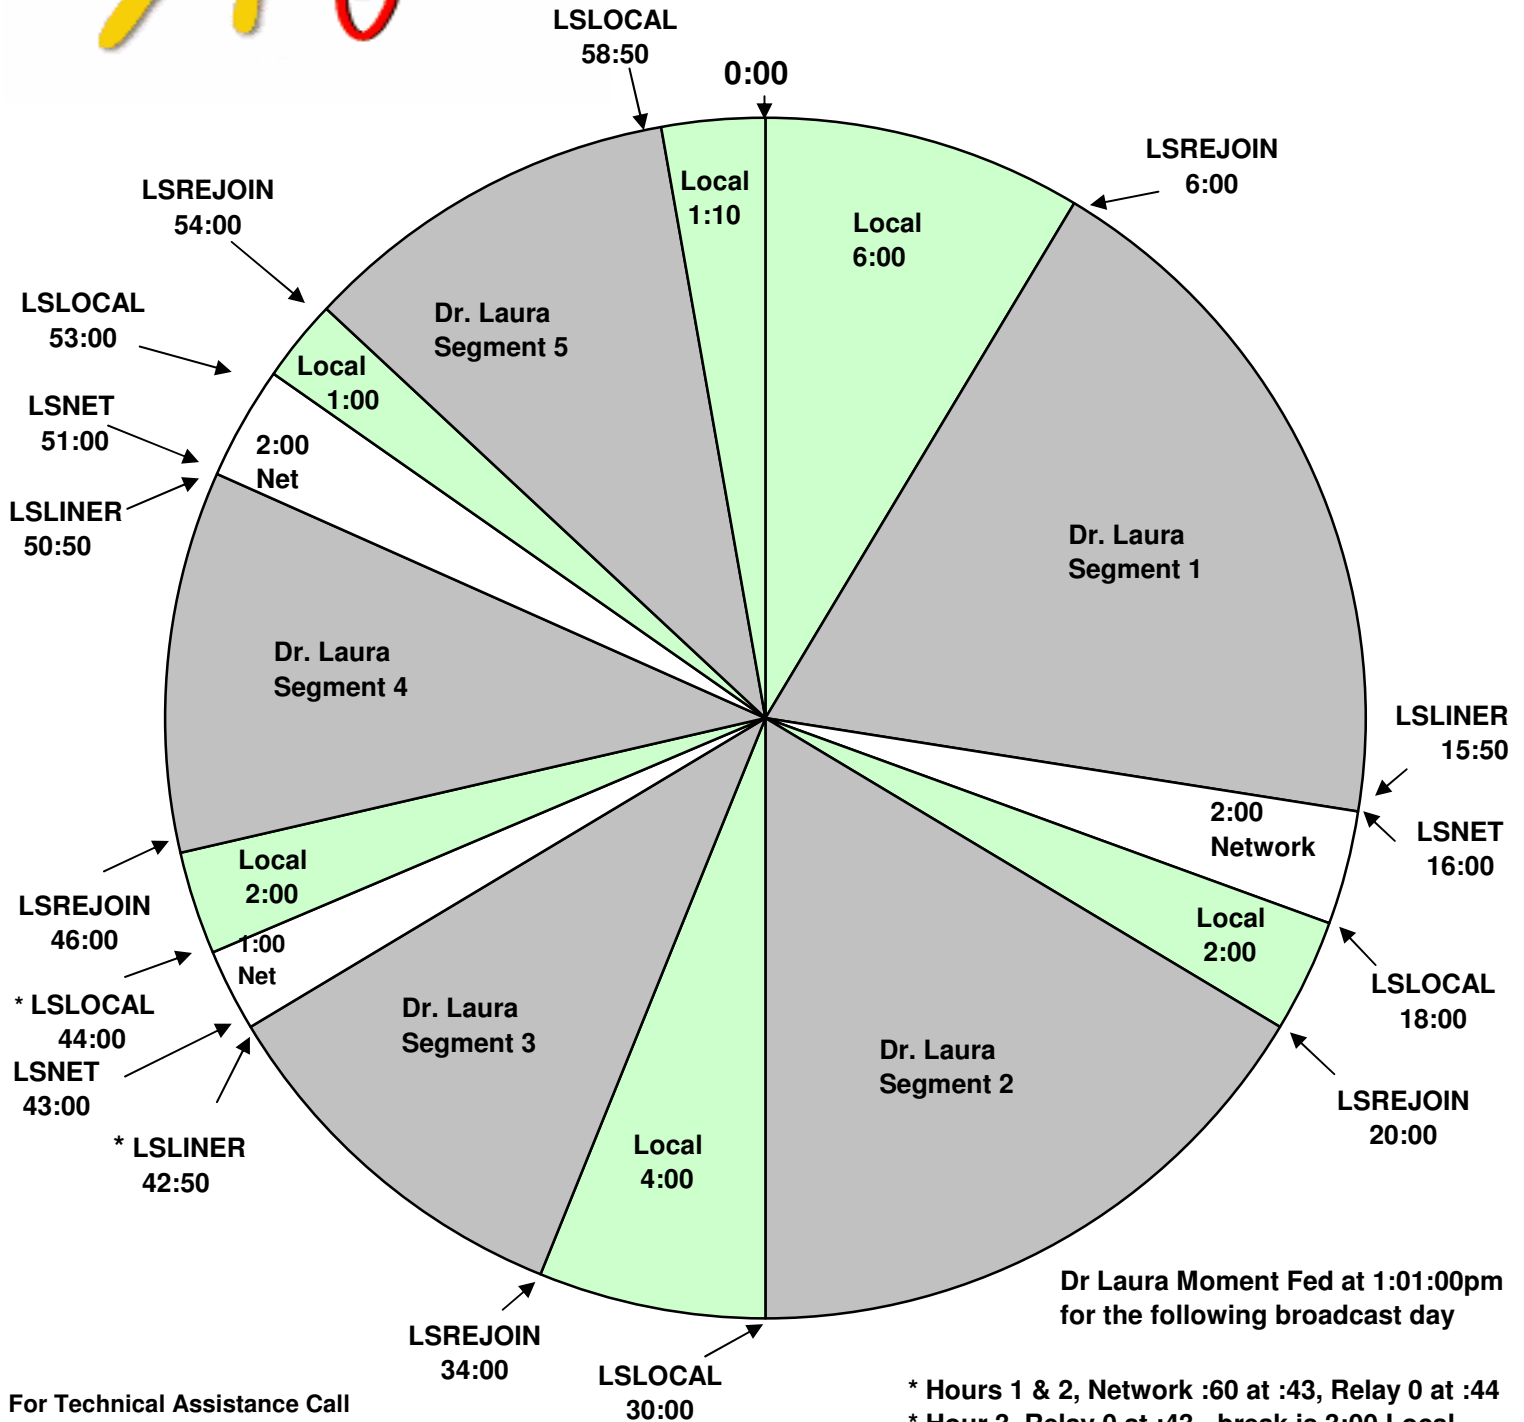

**PROGRAM CLOCK**  
 Effective March 03, 2009  
 Premiere XDS PRO4-P Satellite  
 3 pm to 5 pm Eastern / 12pm -2pm Pacific  
 Hours 1 & 2

Dr Laura Moment Fed at 1:01:00pm for the following broadcast day

For Technical Assistance Call  
 Premiere Network Operations Center: (800) 276-4431  
 Technical Info: <http://engineering.premiereradio.com>

\* Hours 1 & 2, Network :60 at :43, Relay 0 at :44  
 \* Hour 3, Relay 0 at :43 - break is 3:00 Local  
 Fixed Break at 29:50 and 58:50.  
 All other breaks float  
 LSLINER fires liner before network breaks  
 LSLOCAL fires local stopsets  
 :10 rejoin follows 16:00, 43:00 & 51:00 breaks  
 :20 rejoin follows 30:00 break