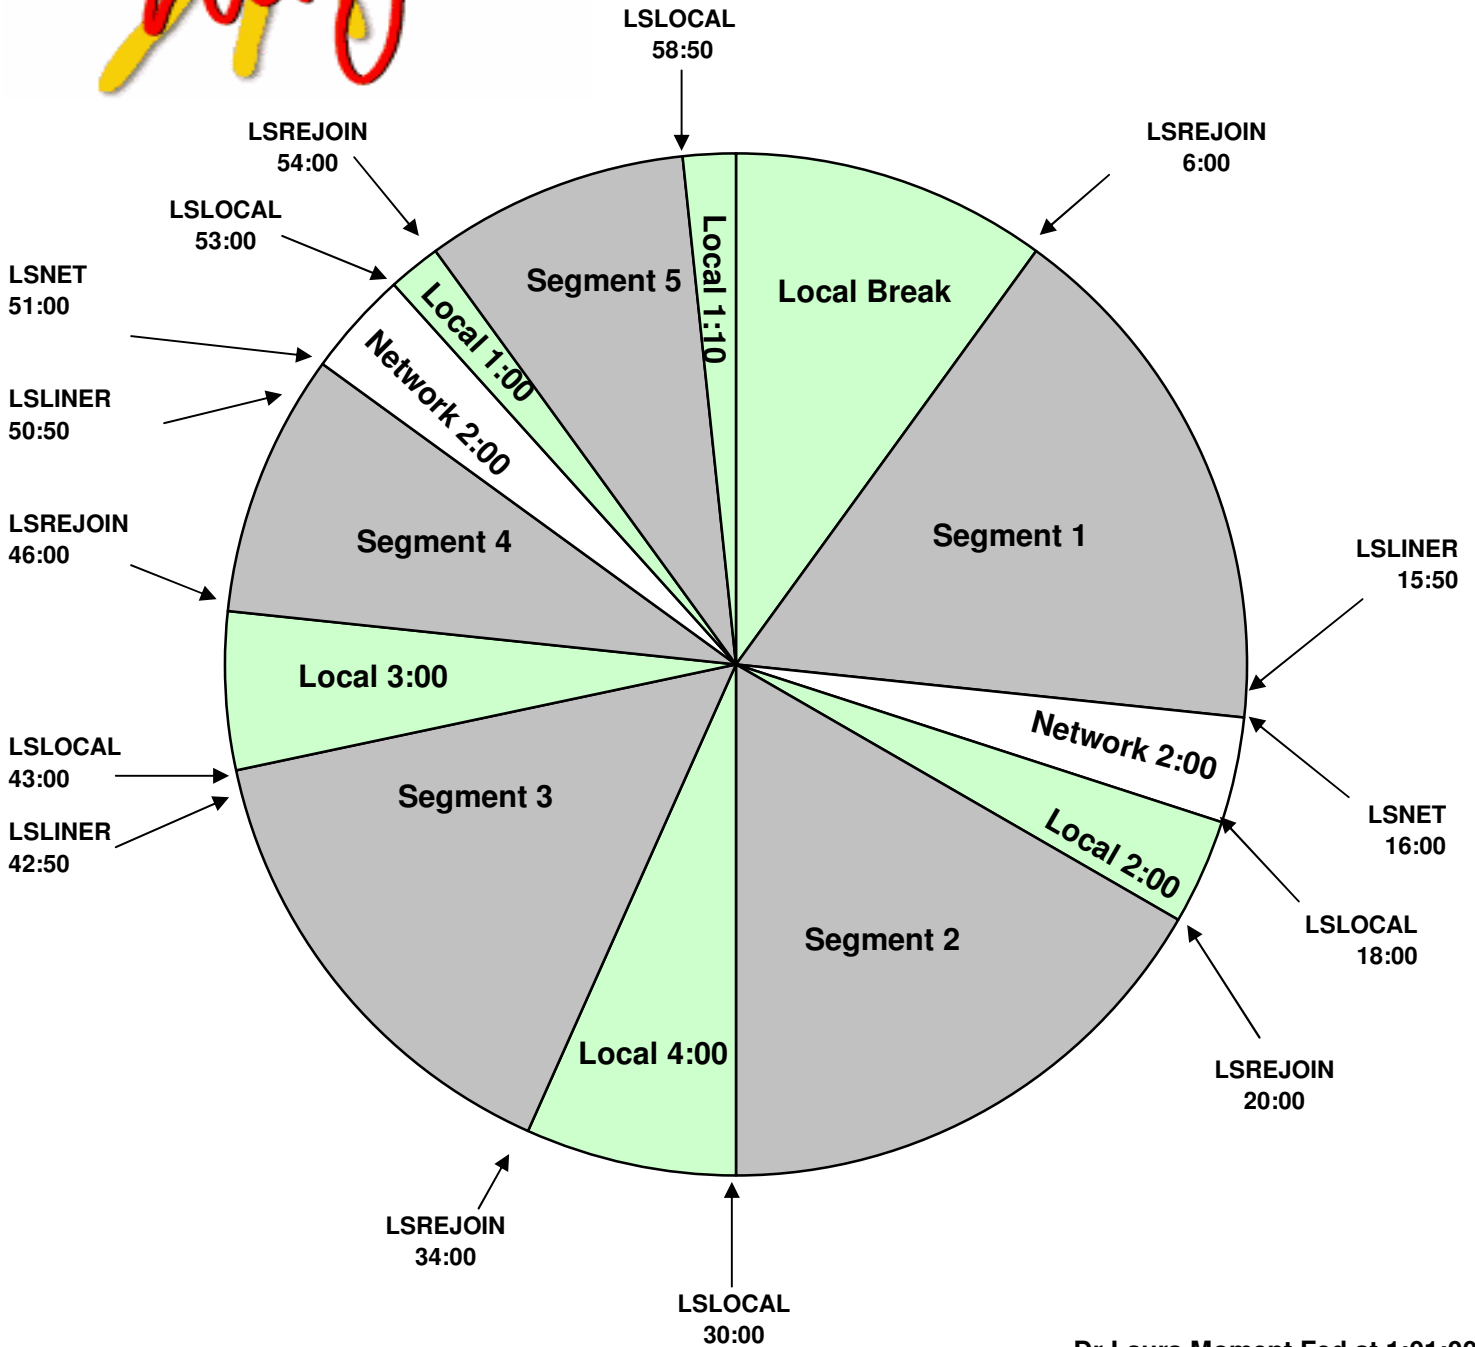

PROGRAM CLOCK
 Effective March 3, 2009
 Premiere XDS PRO4-P Satellite
 5 pm to 6 pm Eastern / 2pm -3pm Pacific
 Hour 3

Dr Laura Moment Fed at 1:01:00pm
 for the following broadcast day

- * Hours 1 & 2, Network :60 at :43, LSLOCAL at :44
- * Hour 3, LSLOCAL at :43 - break is 3:00 Local
 Fixed Break at 29:50 and 58:50.

All other breaks float

LSLINER fires liner before network breaks

LSLOCAL fires local stopsets

:10 rejoin follows 16:00, 43:00 & 51:00 breaks

:20 rejoin follows 30:00 break

For Technical Assistance Call
 Premiere Network Operations Center: (800) 276-4431
 Technical Info: <http://engineering.premiereradio.com>