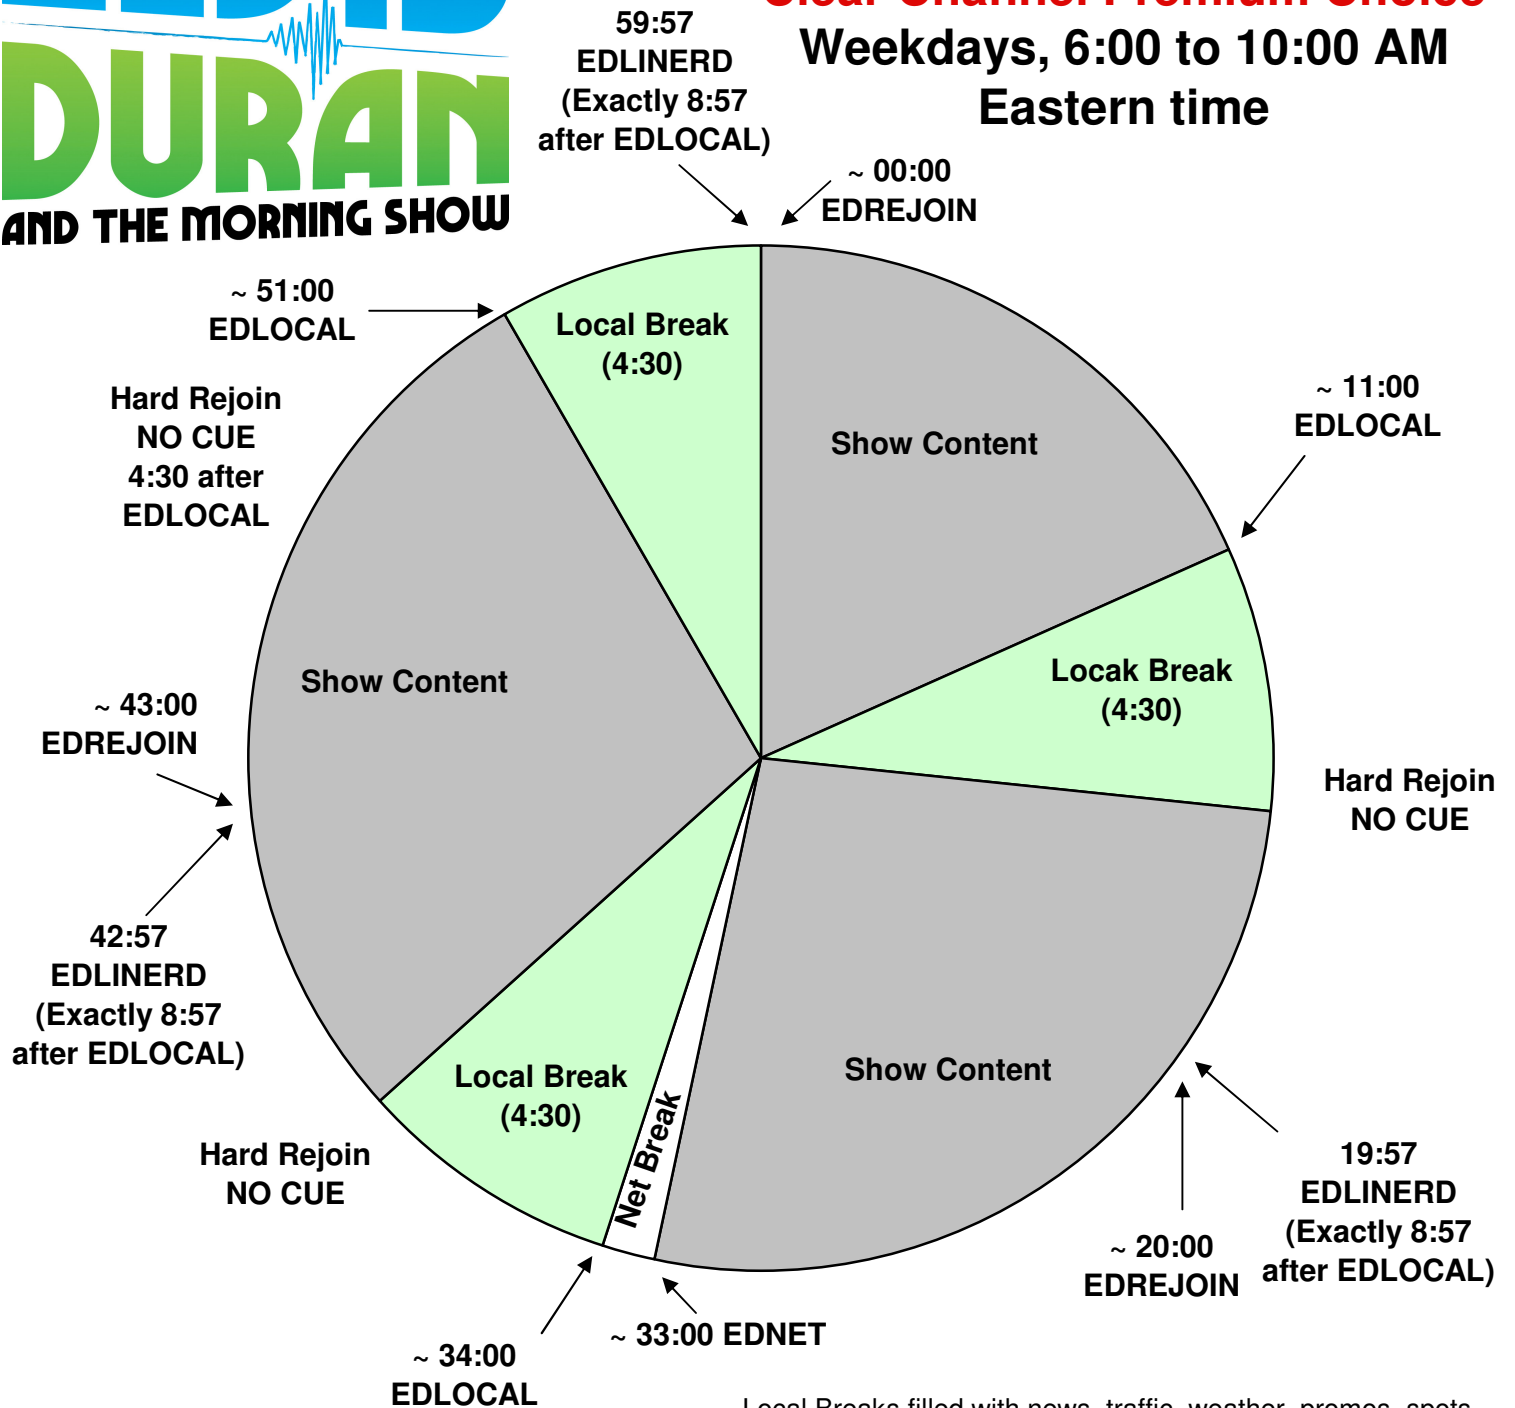

# ELVIS DURAN AND THE MORNING SHOW

Effective April 28, 2009  
 Premiere XDS PRO4-P Satellite  
**Clear Channel Premium Choice**  
 Weekdays, 6:00 to 10:00 AM  
 Eastern time

Local Breaks filled with news, traffic, weather, promos, spots, local contesting/ stationality, jingle/sweeper imaging and song at the end, exactly timed to 9:00 to rejoin the network.

EDLOCAL - Fires local breaks. **All breaks float.**

EDLINERA = Liner A Start (Elvis voiced station positioner out of a song)

EDLINERB = Liner B Start (Locally voiced SHORT Show ID (effects/ then dry) out of a song - MUST BE EXACTLY 5.1 seconds)

EDLINERC - Liner C Start (Elvis voiced station calls)

EDLINERD - Fires exactly 8 minutes 57 seconds following the EDLOCAL cue

For Technical Assistance call:  
 Premiere Network Operations Center: 800-276-4431  
 Technical Info: [www.premiereradio.com/engineering](http://www.premiereradio.com/engineering)

**PREMIERE**  
 RADIO NETWORKS