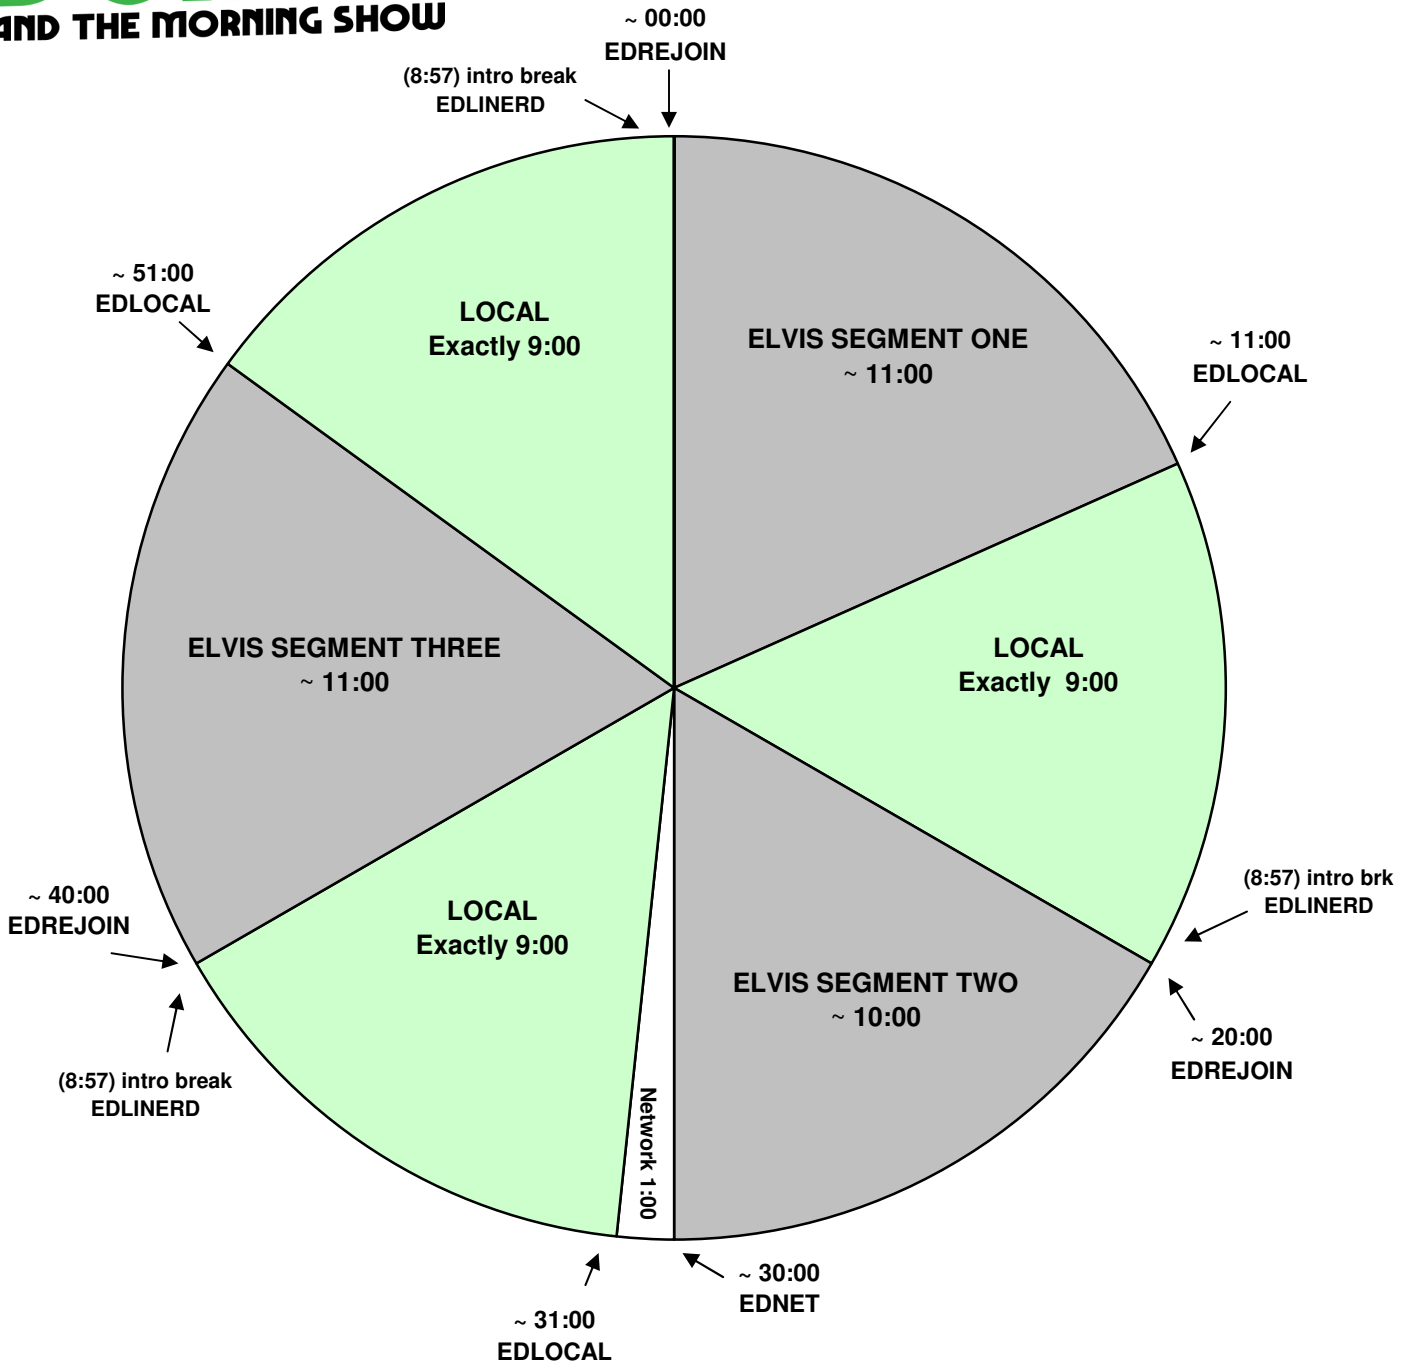

ELVIS DURAN AND THE MORNING SHOW

Effective October 12, 2011
Premiere XDS PRO4-P Satellite
Monday - Friday 6:00am - 10:00am
Eastern time

For Technical Assistance call:
Premiere Network Operations Center: 800-276-4431
Technical Info: www.premiereradio.com/engineering

PREMIERE NETWORKS

Local Breaks filled with news, traffic, weather, promos, spots, local contesting/ stationality, jingle/sweeper imaging and song at the end, exactly timed to 9:00 to rejoin the network.
EDLOCAL - Fires local breaks. **All breaks float.**
EDLINERA = Liner A Start (Elvis voiced station positioner out of a song)
EDLINERB = Liner B Start (Locally voiced SHORT Show ID (effects/ then dry) out of a song - MUST BE EXACTLY 5.1 seconds)
EDLINERC = Liner C Start (Elvis voiced station calls)
EDLINERD - Fires :03 before EDREJOINING during each Local