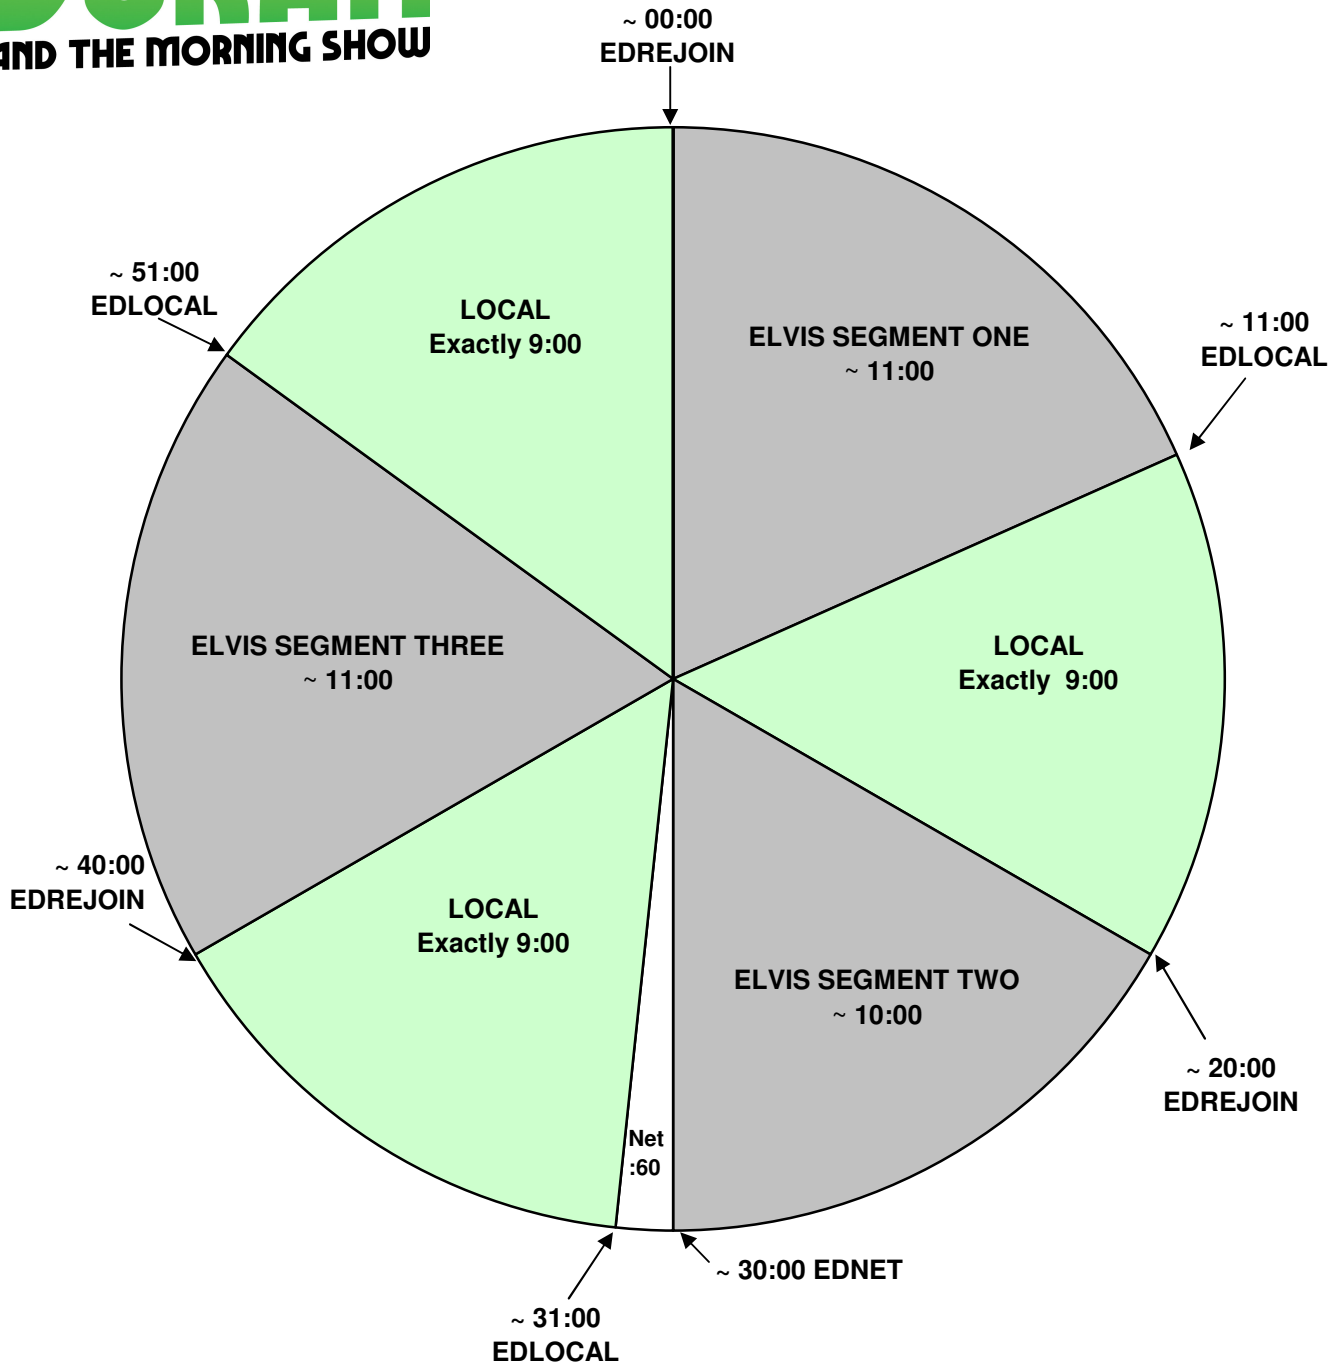

# ELVIS DURAN AND THE MORNING SHOW

Effective April 28, 2009  
Premiere XDS PRO4-P Satellite  
Weekdays, 6:00 to 10:00 AM  
Eastern time

For Technical Assistance call:  
Premiere Network Operations Center: 800-276-4431  
Technical Info: [www.premiereradio.com/engineering](http://www.premiereradio.com/engineering)

Local Breaks filled with news, traffic, weather, promos, spots, local contesting/ stationality, jingle/sweeper imaging and song at the end, exactly timed to 9:00 to rejoin the network.

EDLOCAL - Fires local breaks. **All breaks float.**

EDLINERA = Liner A Start (Elvis voiced station positioner out of a song)

EDLINERB = Liner B Start (Locally voiced SHORT Show ID (effects/ then dry) out of a song - MUST BE EXACTLY 5.1 seconds)

EDLINERC - Liner C Start (Elvis voiced station calls)