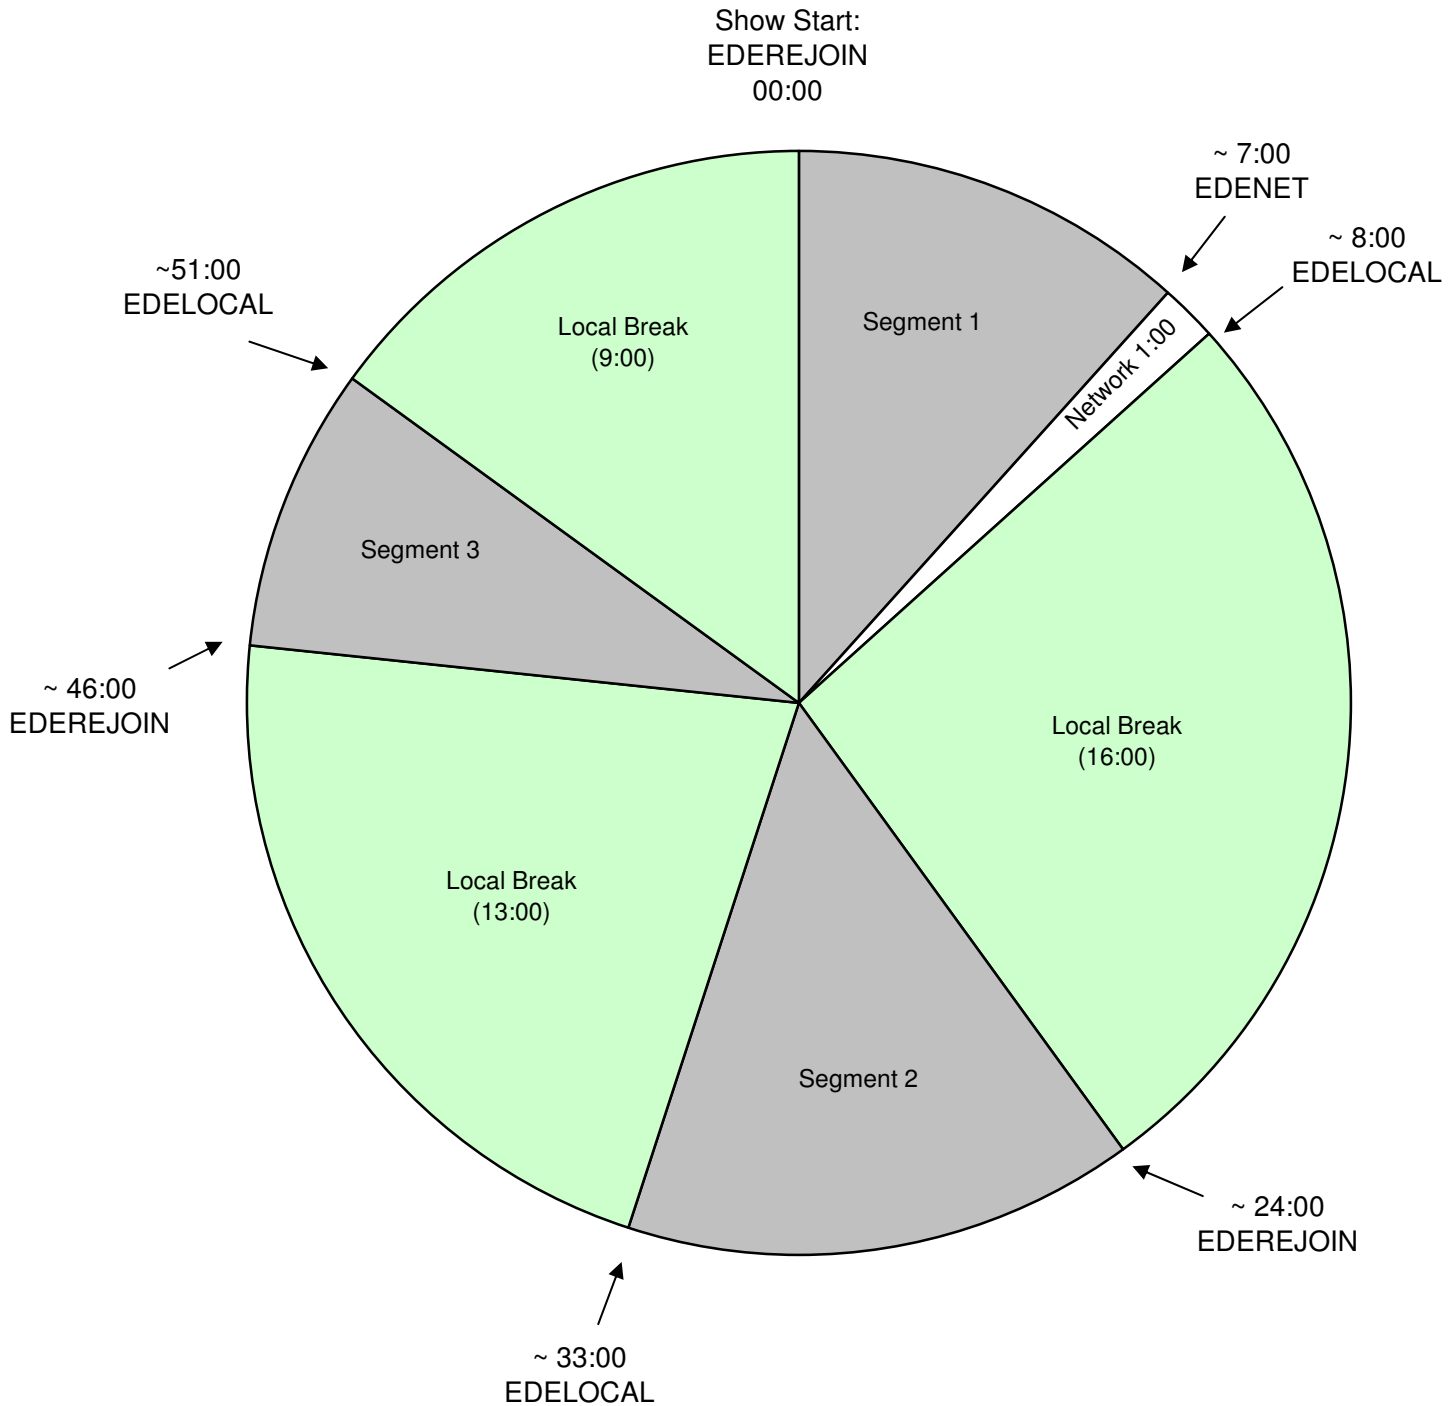

Elvis Duran

And the Pre-Morning Show

Effective March 26th, 2015
Premiere XDS PRO4-P Satellite
Weekdays

Feeds 3:00 PM to 4:00 PM Eastern
12:00 PM to 1:00 PM Pacific
for air the following day.

For Technical Assistance Call
Premiere Network Operations Center: (800) 276-4431
Technical Info: <http://engineering.premiereradio.com>

EDELOCAL - Fires local breaks.
EDENET - Fires network breaks.
EDEREJOIN - Rejoin Network
All Breaks Float

premiere
NETWORKS