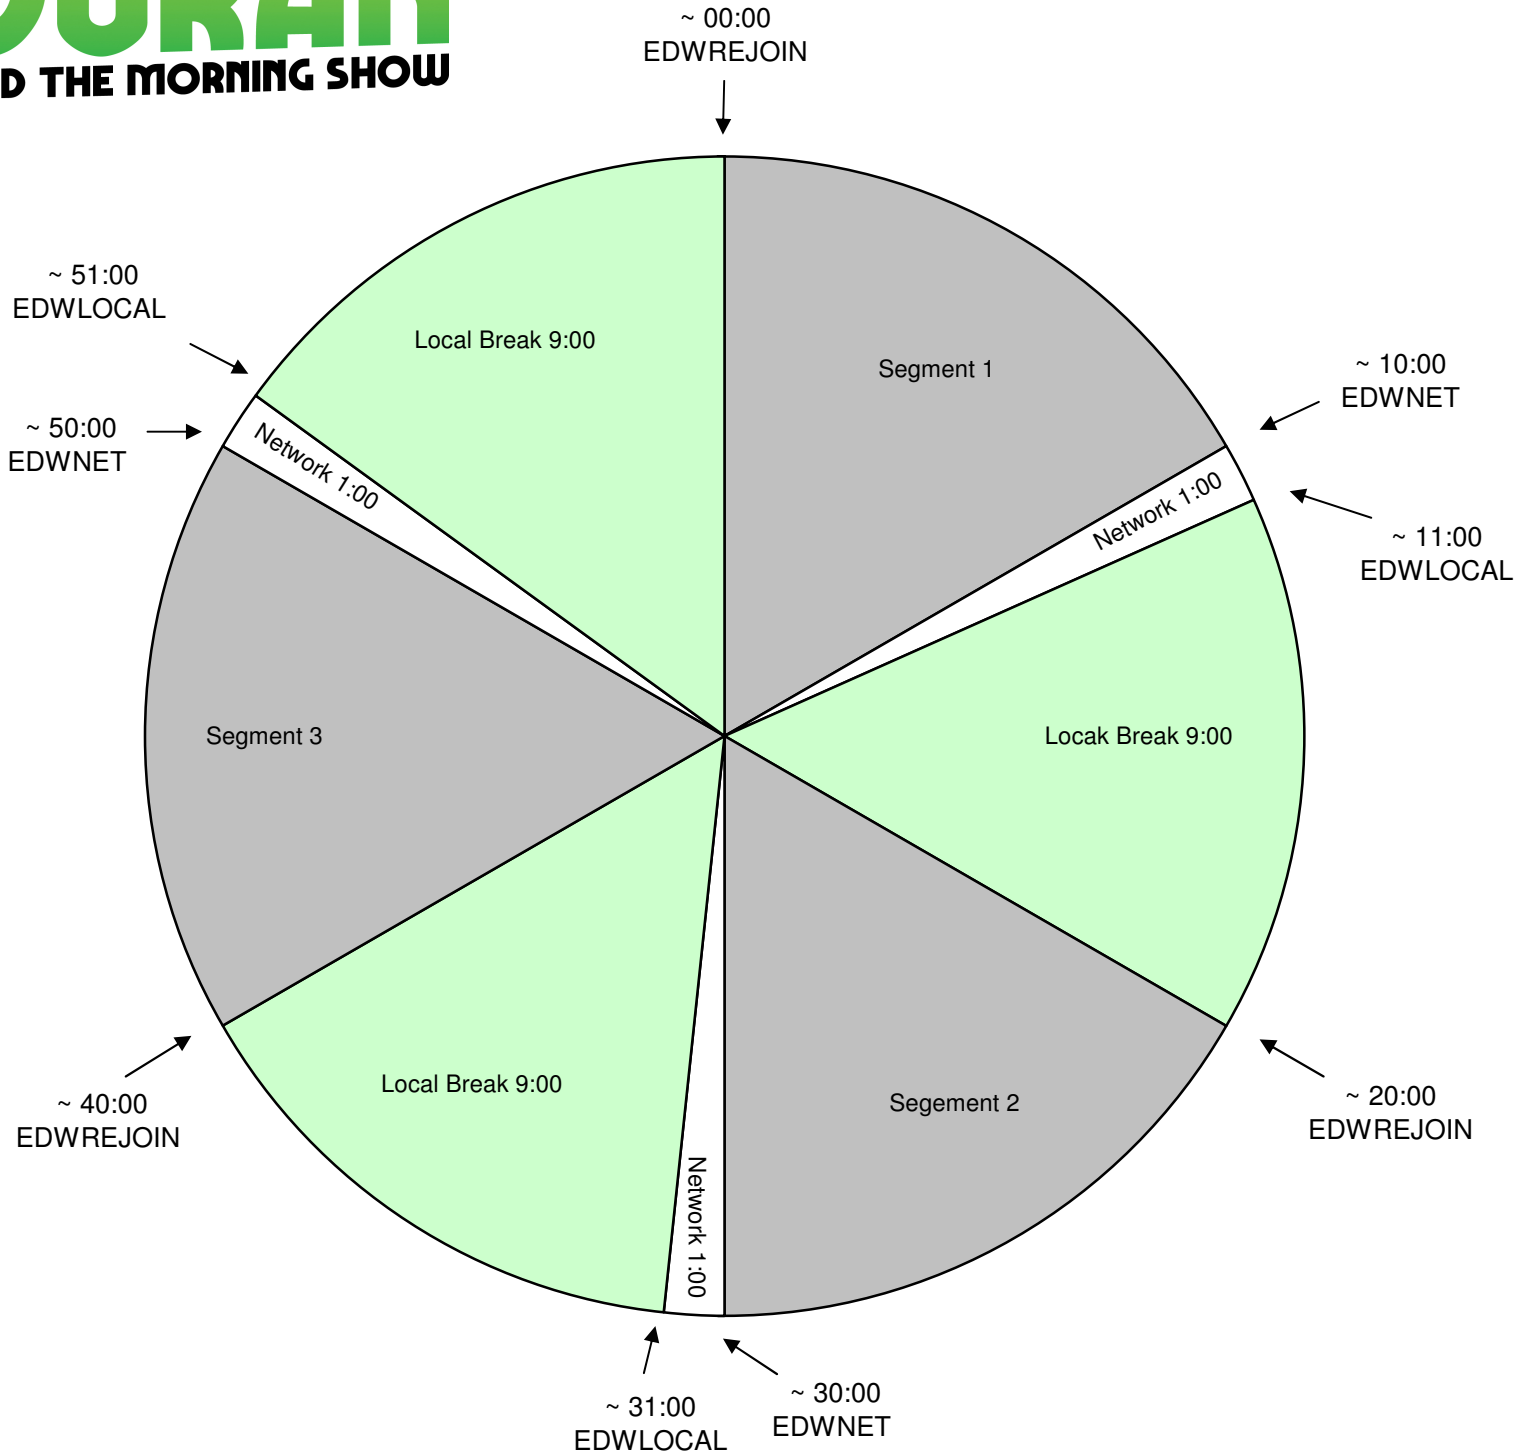

# ELVIS DURAN AND THE MORNING SHOW

Effective October 12, 2011  
 Premiere XDS PRO4-P Satellite  
 Fed Fridays 11:00 AM to 3:00 PM Eastern  
 8:00 AM to 12:00 PM Pacific

For Technical Assistance Call  
 Premiere Network Operations Center: (800) 276-4431  
 Technical Info: <http://engineering.premiereradio.com>

**premiere**  
 NETWORKS

Local Breaks filled with news, traffic, weather, promos, spots, local contesting/stationality, jingle/sweeper imaging and song at the end, timed to 9:00 to rejoin the network.

EDWLINERs will float and start shortly after re-join.

EDWLOCAL - Fires local breaks. **All breaks float.**

EDWLINERA = Liner A Start (Elvis voiced station positioner out of a song)

EDWLINERB = Liner B Start (Locally voiced SHORT Show ID (effects/ then dry) out of a song - MUST BE EXACTLY 5.1 seconds)

EDWLINERC = Liner C Start (Elvis voiced station calls)