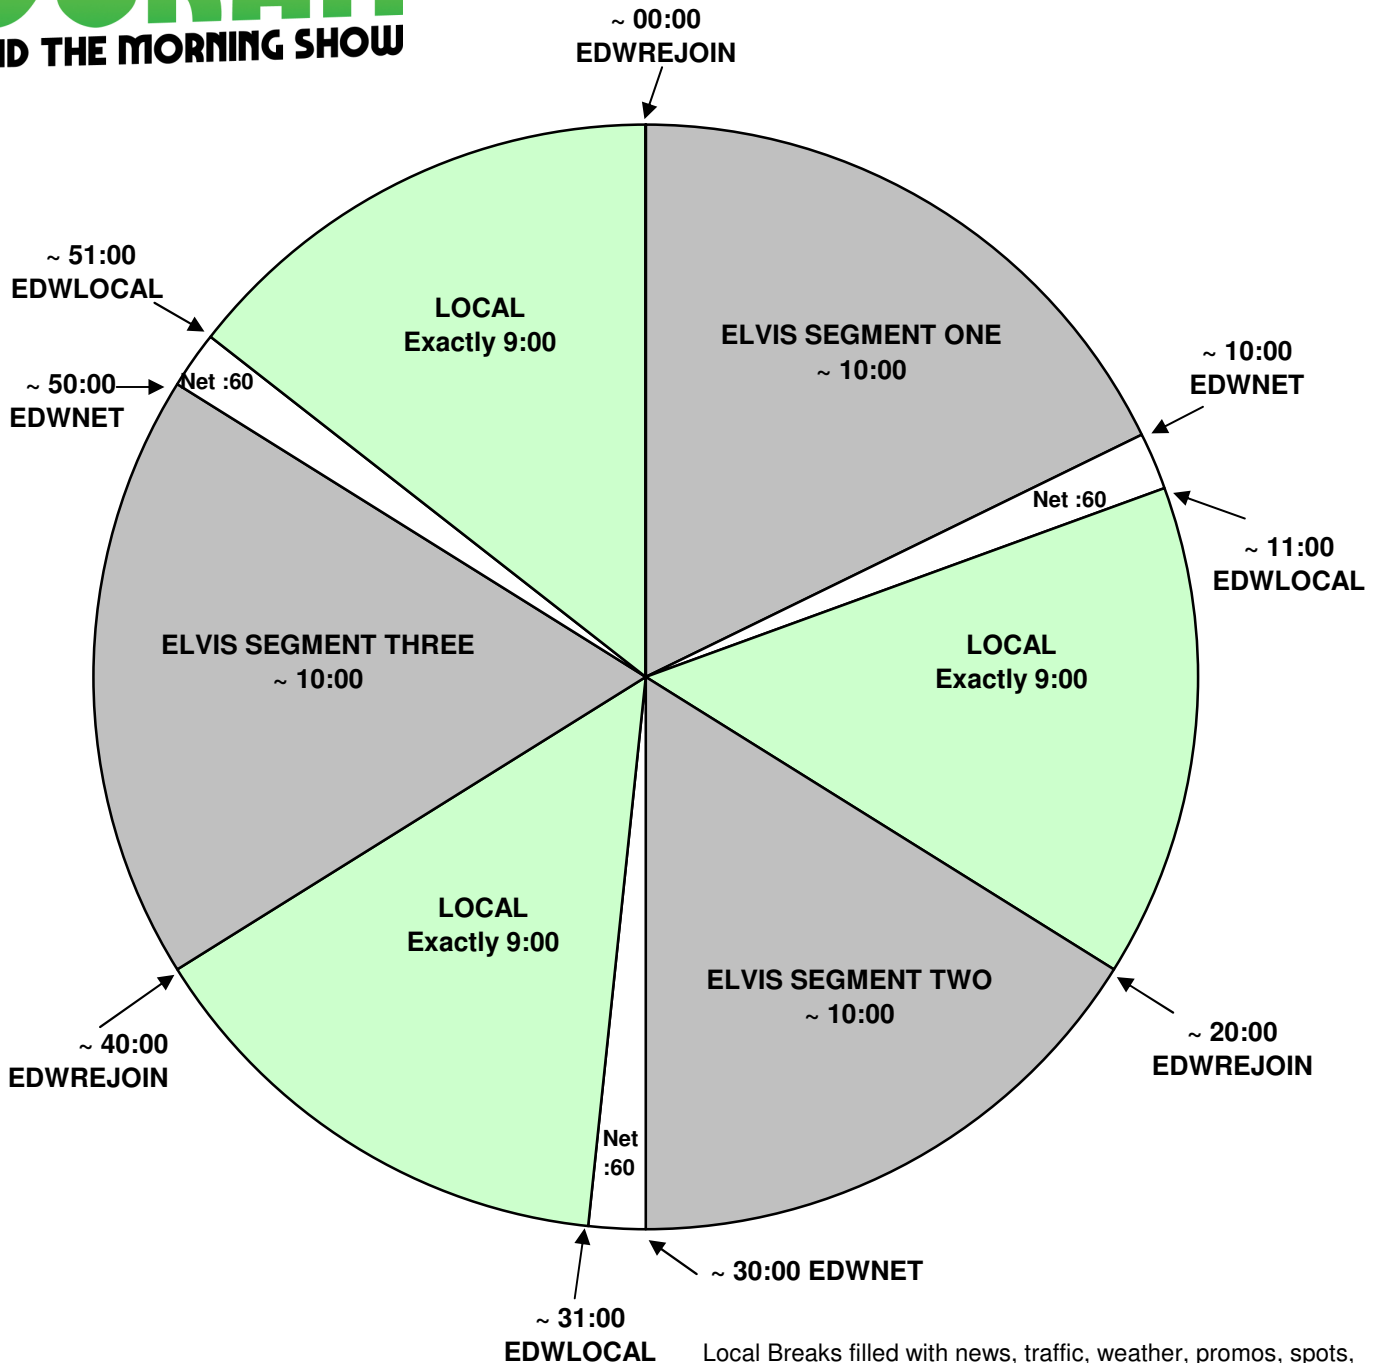

ELVIS DURAN AND THE MORNING SHOW

Effective February 13, 2009
Premiere XDS PRO4-P Satellite
Fed Fridays, 8AM to 12:00 PM
Pacific

For Technical Assistance call:
Premiere Network Operations Center: 800-276-4431
Technical Info: www.premiereradio.com/engineering

Local Breaks filled with news, traffic, weather, promos, spots, local contesting/ stationality, jingle/sweeper imaging and song at the end, timed to 9:00 to rejoin the network.

EDWLINERs will float and start shortly after re-join.

EDWLOCAL - Fires local breaks. **All breaks float.**

EDWLINERA = Liner A Start (Elvis voiced station positioner out of a song)

EDWLINERB = Liner B Start (Locally voiced SHORT Show ID (effects/ then dry) out of a song - MUST BE EXACTLY 5.1 seconds)

EDWLINERC = Liner C Start (Elvis voiced station calls)

PREMIERE RADIO NETWORKS