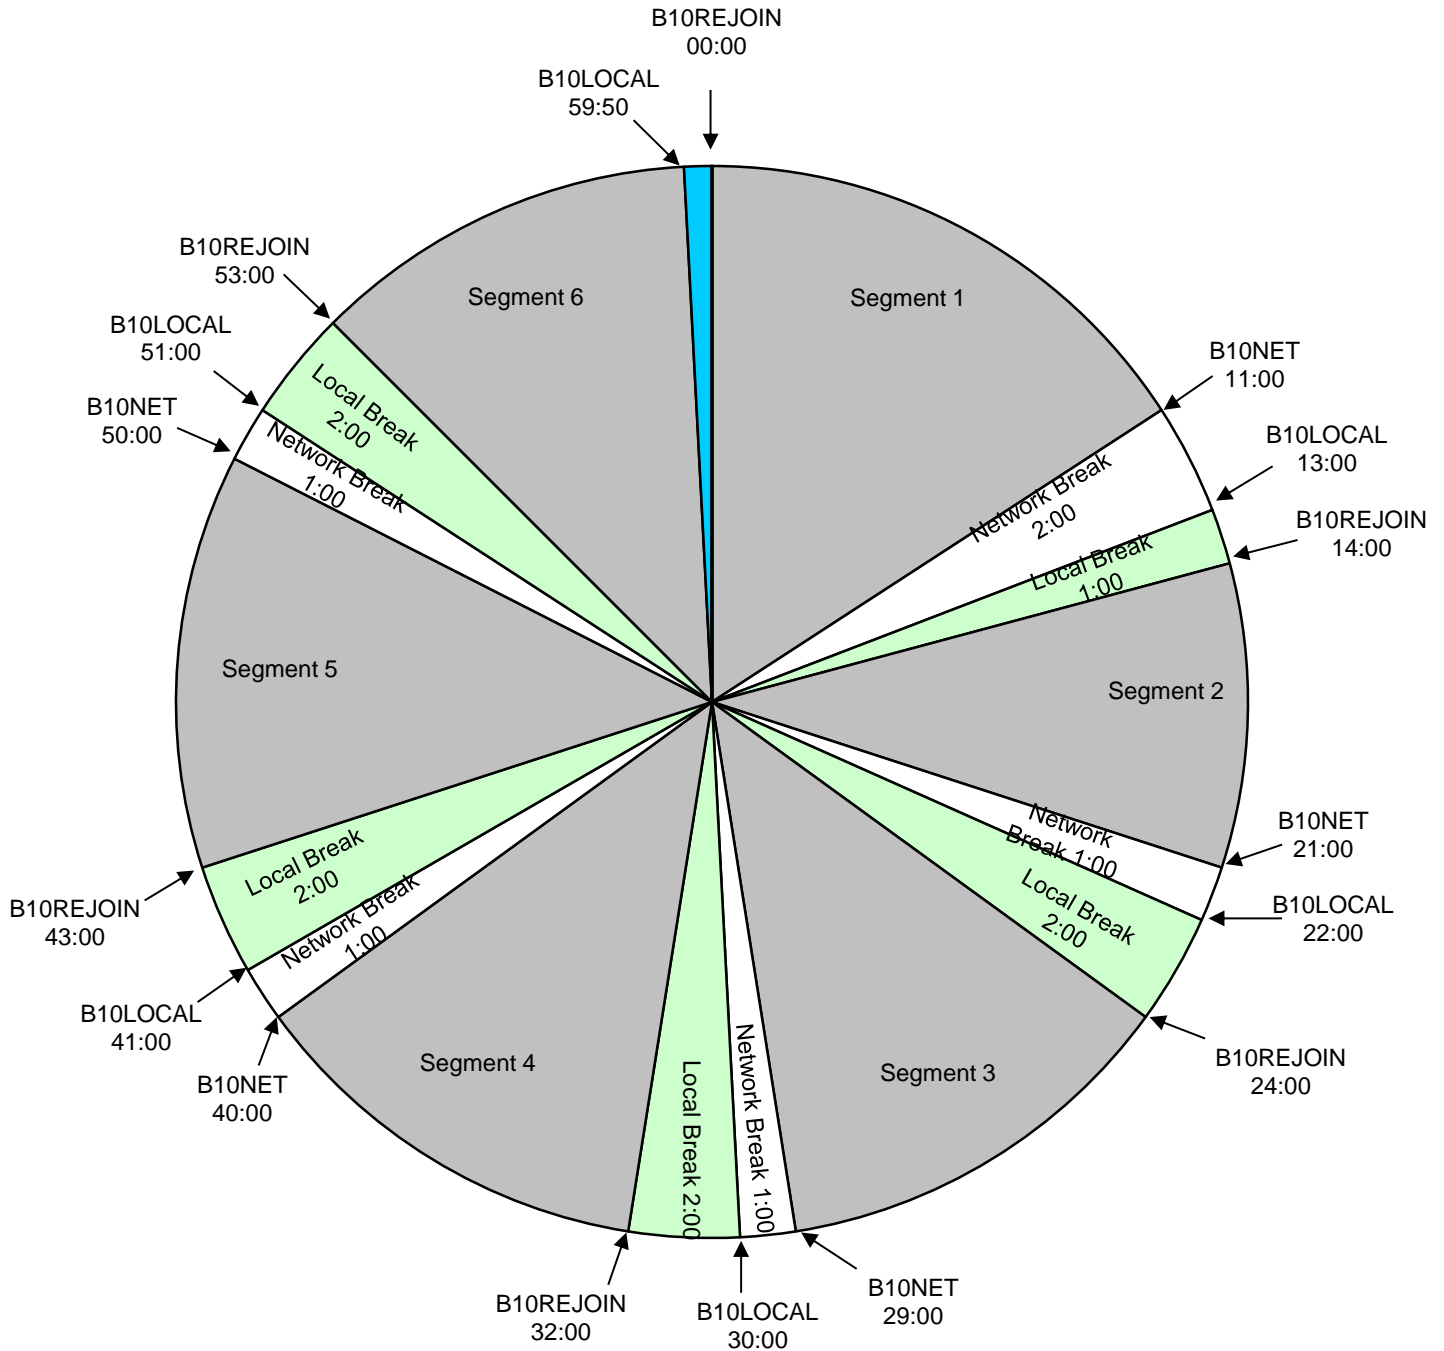

Big Ten Live
 Effective Monday, August 8th, 2016
 Premiere XDS PRO4-P Satellite
 Fed Monday - Friday
 5pm-6pm Eastern / 2pm-3pm Pacific

For Technical Assistance Call
 Premiere Network Operations Center: (800) 276-4431
 Technical Info: <http://engineering.premiereradio.com>

Show starts at 00:00.
 Other breaks float.
 :10-second bumper follows B10REJOIN.
 Hard out at 59:50.
 6 minutes network, 9 minutes local.
Stations: Please note that no Legal ID will be provided. Please ID prior to entering/after exiting show.