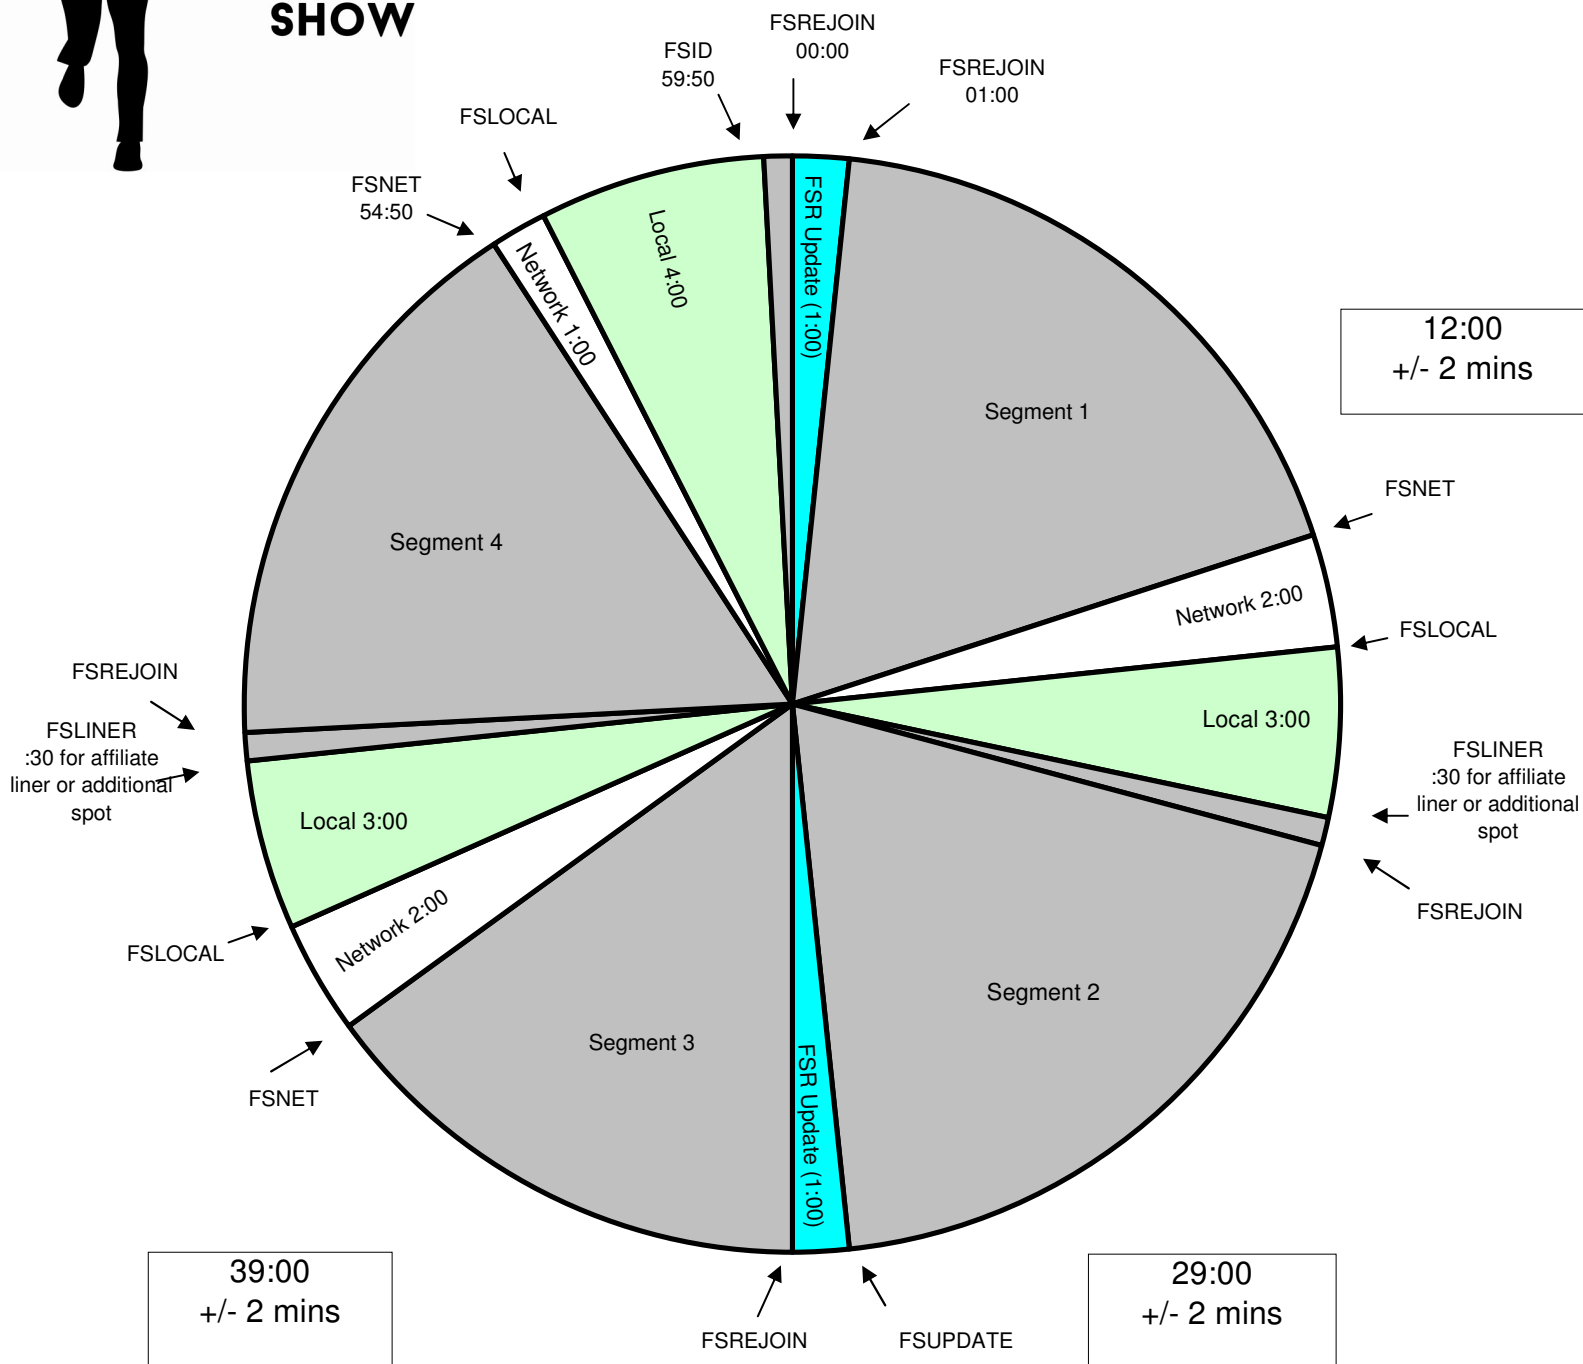

THE RICH EISEN SHOW

Rich Eisen Standard Program Clock

Effective November 3rd, 2014

Premiere XDS PRO4-P Satellite

9am - 12pm Pacific / 12pm - 3pm Eastern

- Each hour opens at 01:00. Hard Out at 54:50

- All other breaks float.