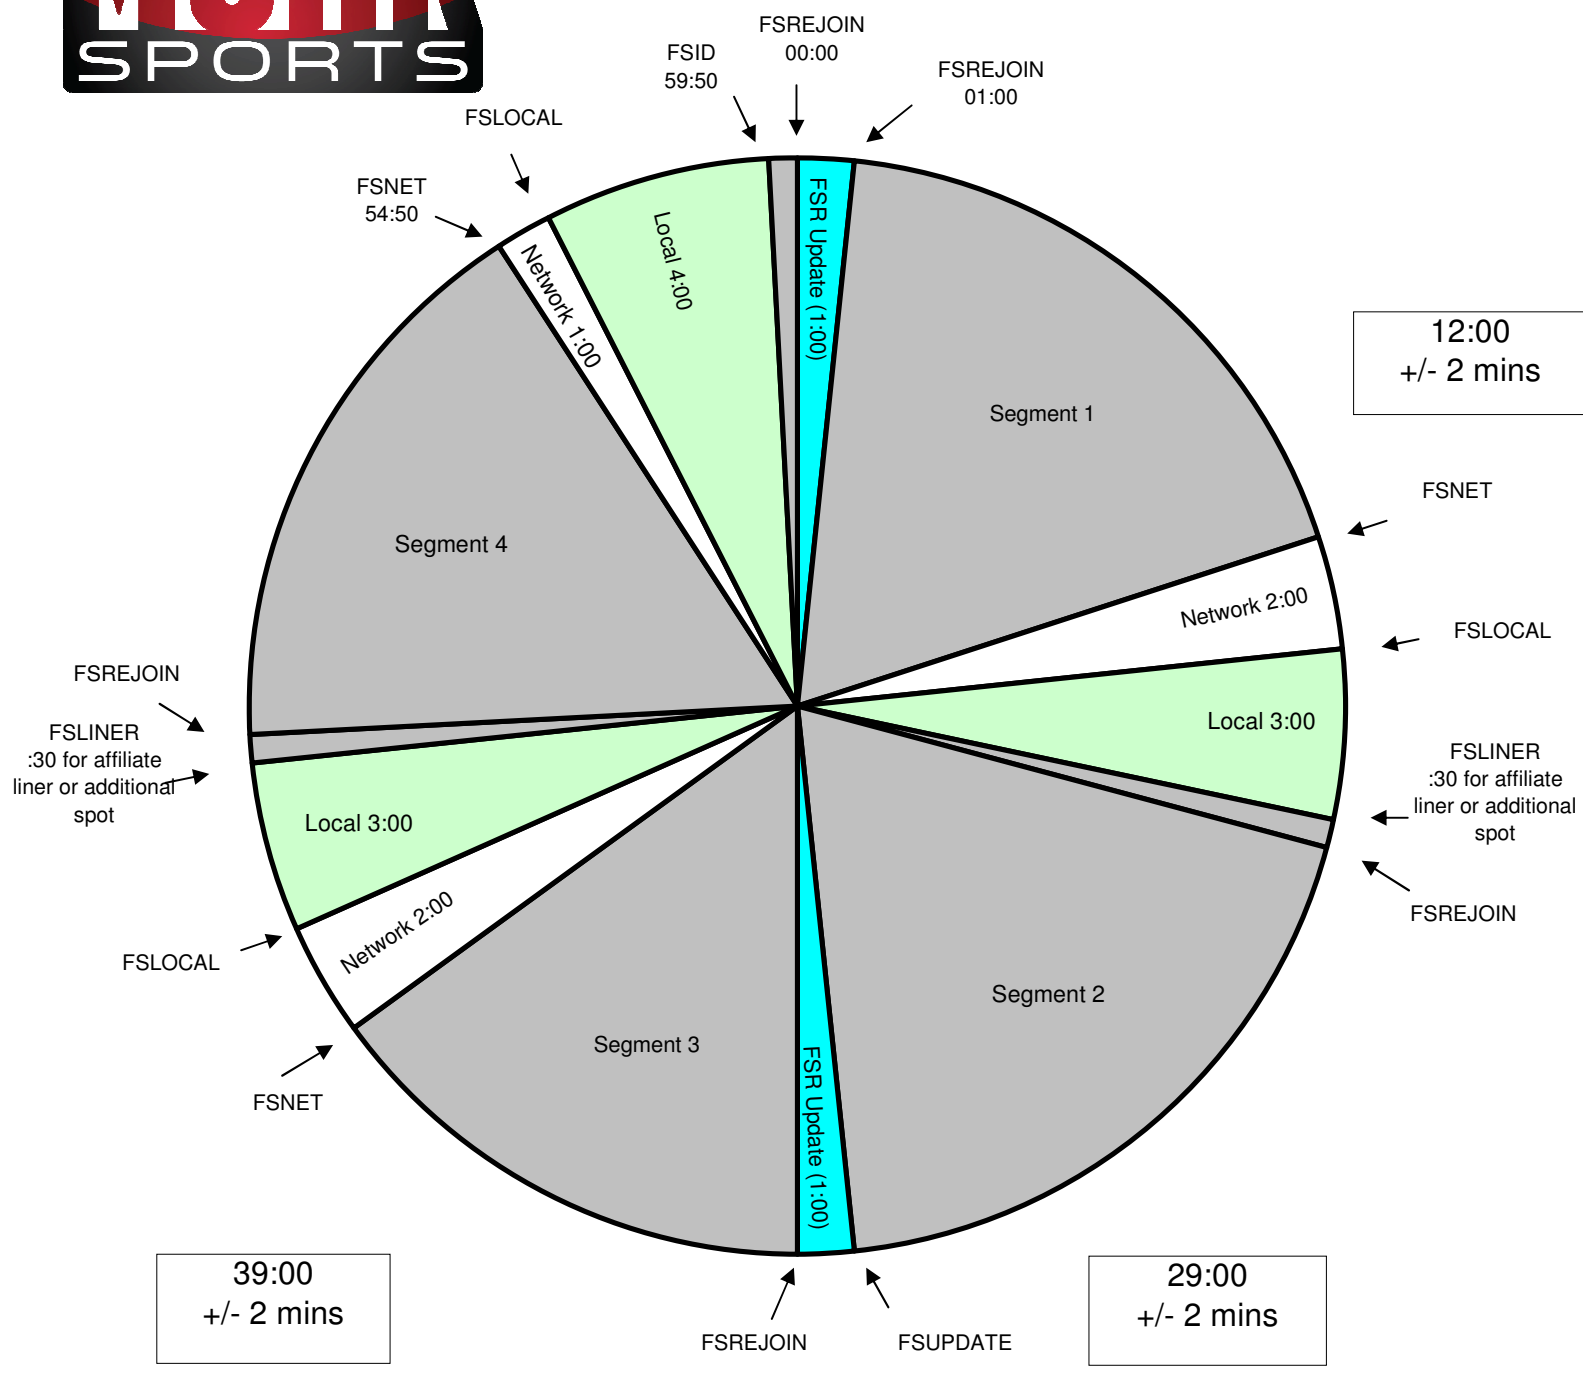

Jay Mohr Standard Program Clock

Effective November 3rd, 2014

Premiere XDS PRO4-P Satellite

12pm - 3pm Pacific / 3pm - 6pm Eastern

- Each hour opens at 01:00. Hard Out at 54:50

- All other breaks float.

For Technical Assistance Call
 Premiere Network Operations Center: (800) 276-4431
 Technical Info: <http://engineering.premiereradio.com>