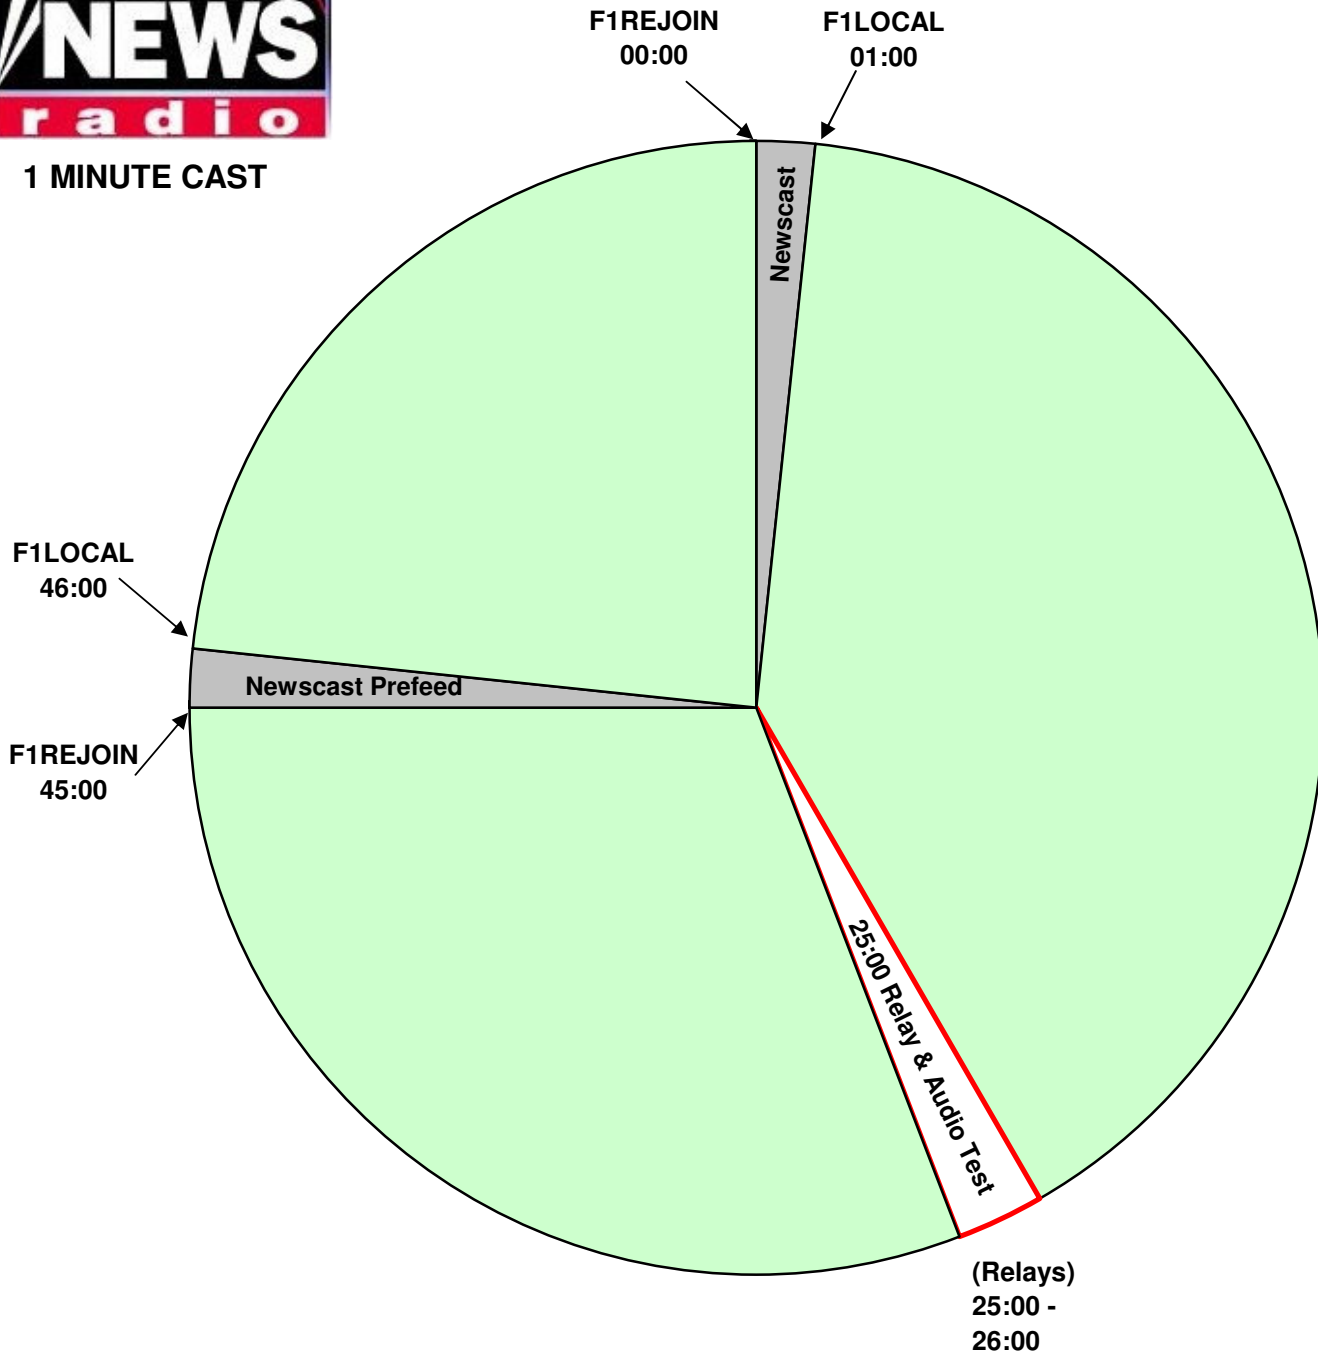

1 MINUTE CAST

PROGRAM CLOCK
Effective January 19, 2009
Premiere XDS PRO4-P Satellite
1 Minute Cast is 24/7

For Technical Assistance call:
FOX Master Control: 212--301-5860
Premiere Network Operations: 800-276-4431
Technical Info: <http://engineering.premiereradio.com>

*Hourly audio & relay testing at 25:00
Please disregard any relays and audio received.

F1LOCAL = Local also functions as local streaming stop when not preceded by a Net break

F1REJOIN = Rejoin also functions as local streaming start