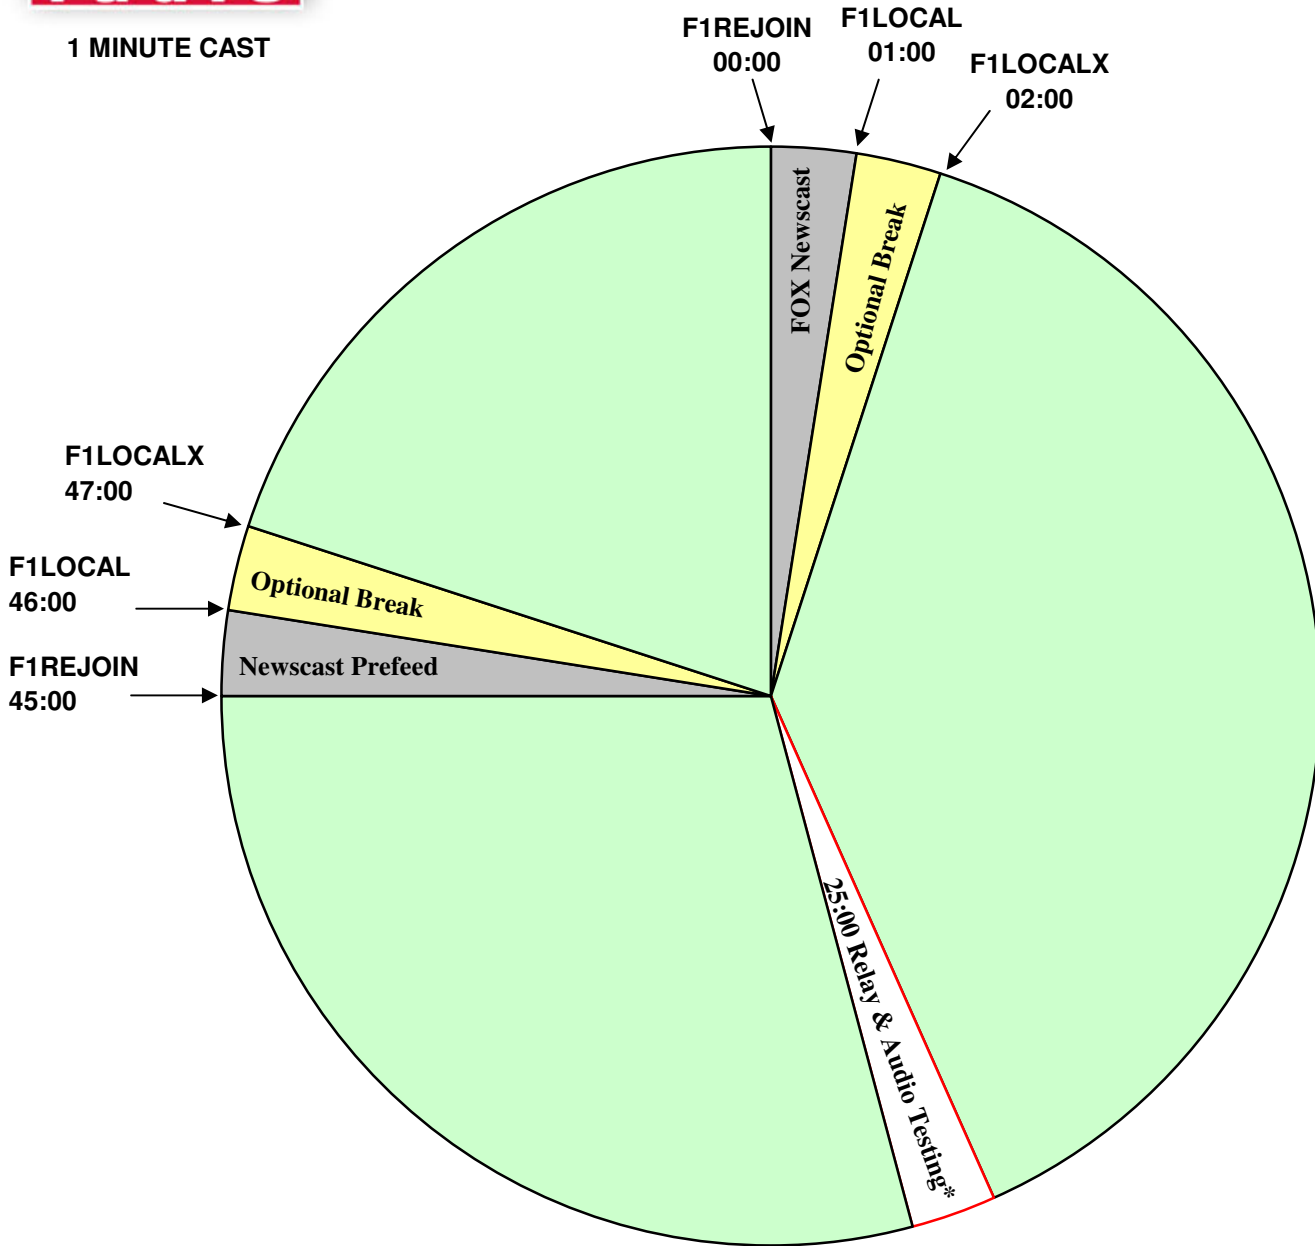

1 MINUTE CAST

# FOX 1 MINUTE PROGRAM CLOCK

Effective November 26th, 2012

Premiere XDS PRO4-P Satellite

1 Minute Cast is 24/7

For Technical Assistance call:  
 FOX Master Control: 212--301-5860  
 Premiere Network Operations: 800-276-4431  
 Technical Info: <http://engineering.premiereradio.com>

F1REJOIN = Rejoin also functions as local streaming start

F1LOCAL = Local also functions as local streaming stop when not preceded by a Net break

F1LOCALX = optional cutaway

(Relays)  
25:00 - 26:00

All optional network break times will be scheduled between 6AM to 12AM Eastern Time / 3AM - 9pm Pacific Time - Monday through Sunday