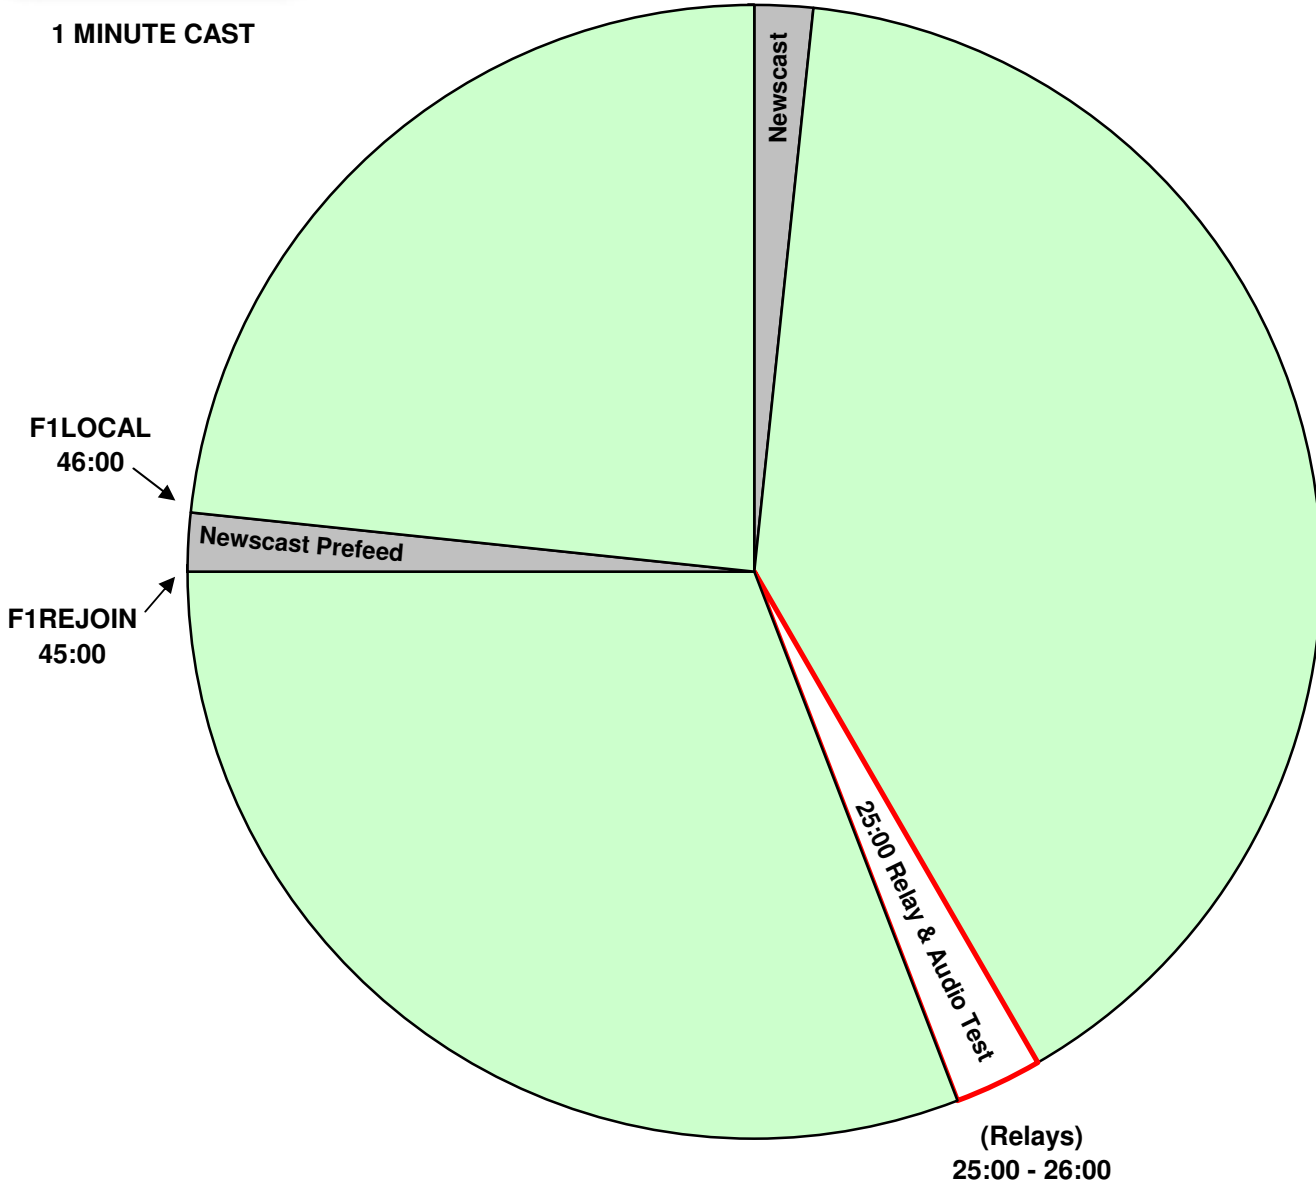

1 MINUTE CAST

FOX 1 MINUTE PROGRAM CLOCK

Effective November 28th, 2011

Premiere XDS PRO4-P Satellite

1 Minute Cast is 24/7

F1REJOIN 00:00 F1LOCAL 01:00

For Technical Assistance call:
 FOX Master Control: 212--301-5860
 Premiere Network Operations: 800-276-4431
 Technical Info: <http://engineering.premiereradio.com>

F1LOCAL = Local also functions as local streaming stop when not preceded by a Net break

F1REJOIN = Rejoin also functions as local streaming start

*Hourly audio & relay testing at 25:00
 Please disregard any relays and audio received.