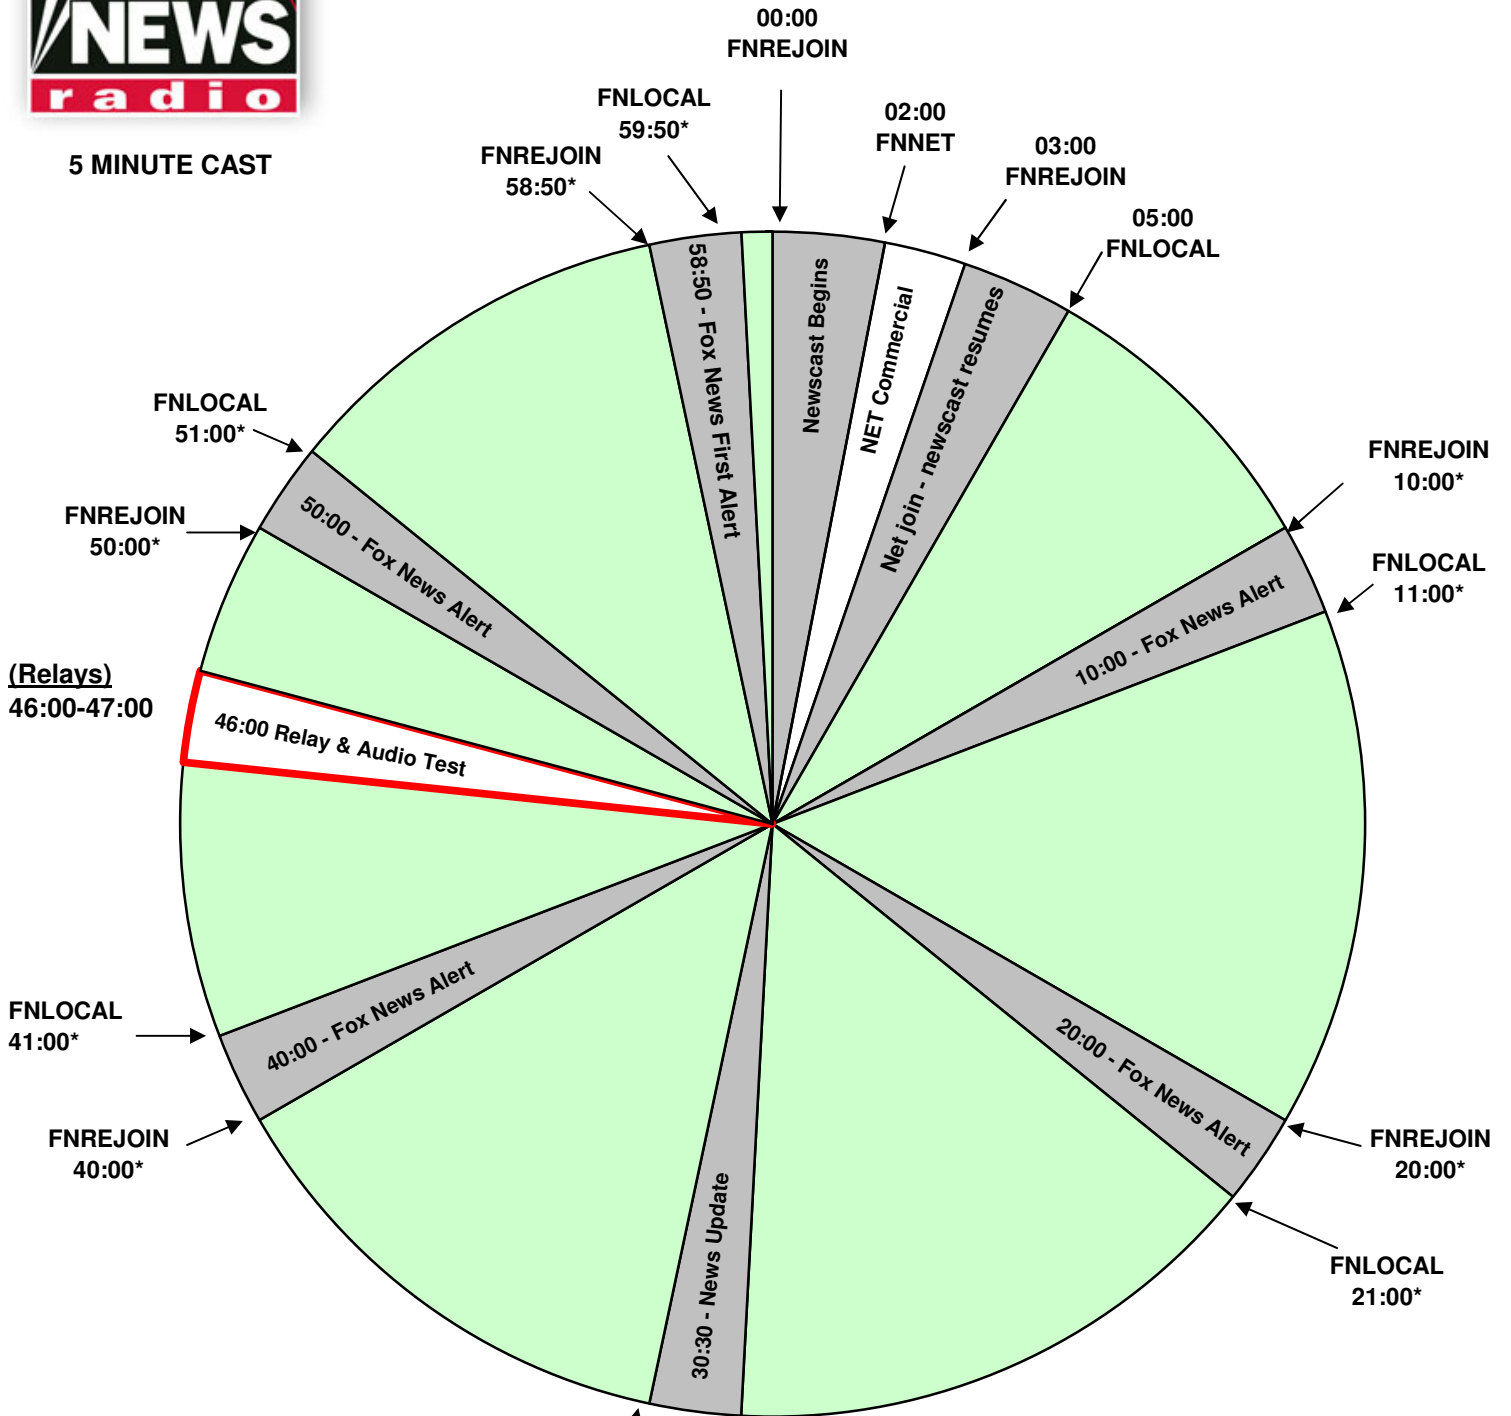

5 MINUTE CAST

FOX 5 MINUTE PROGRAM CLOCK

Effective November 28, 2011

Premiere XDS PRO4-P Satellite

5 Minute Cast is 24/7

For Technical Assistance call:
 FOX Master Control: 212--301-5860
 Premiere Network Operations: 800-276-4431
 Technical Info: <http://engineering.premiereradio.com>

*Hourly audio & relay testing at 46:00
 Please disregard any relays and audio received.

FNLOCAL = Local also functions as local streaming stop when not preceded by a Net break
 FNNET = Net also functions as local streaming stop
 FNREJOIN = Rejoin also functions as local steaming start

5 MINUTE CAST is on the Left side
 FOX SHOUT is on the Right Side

*During Breaking News Coverage

AFFILIATE SALES: 212-301-5439