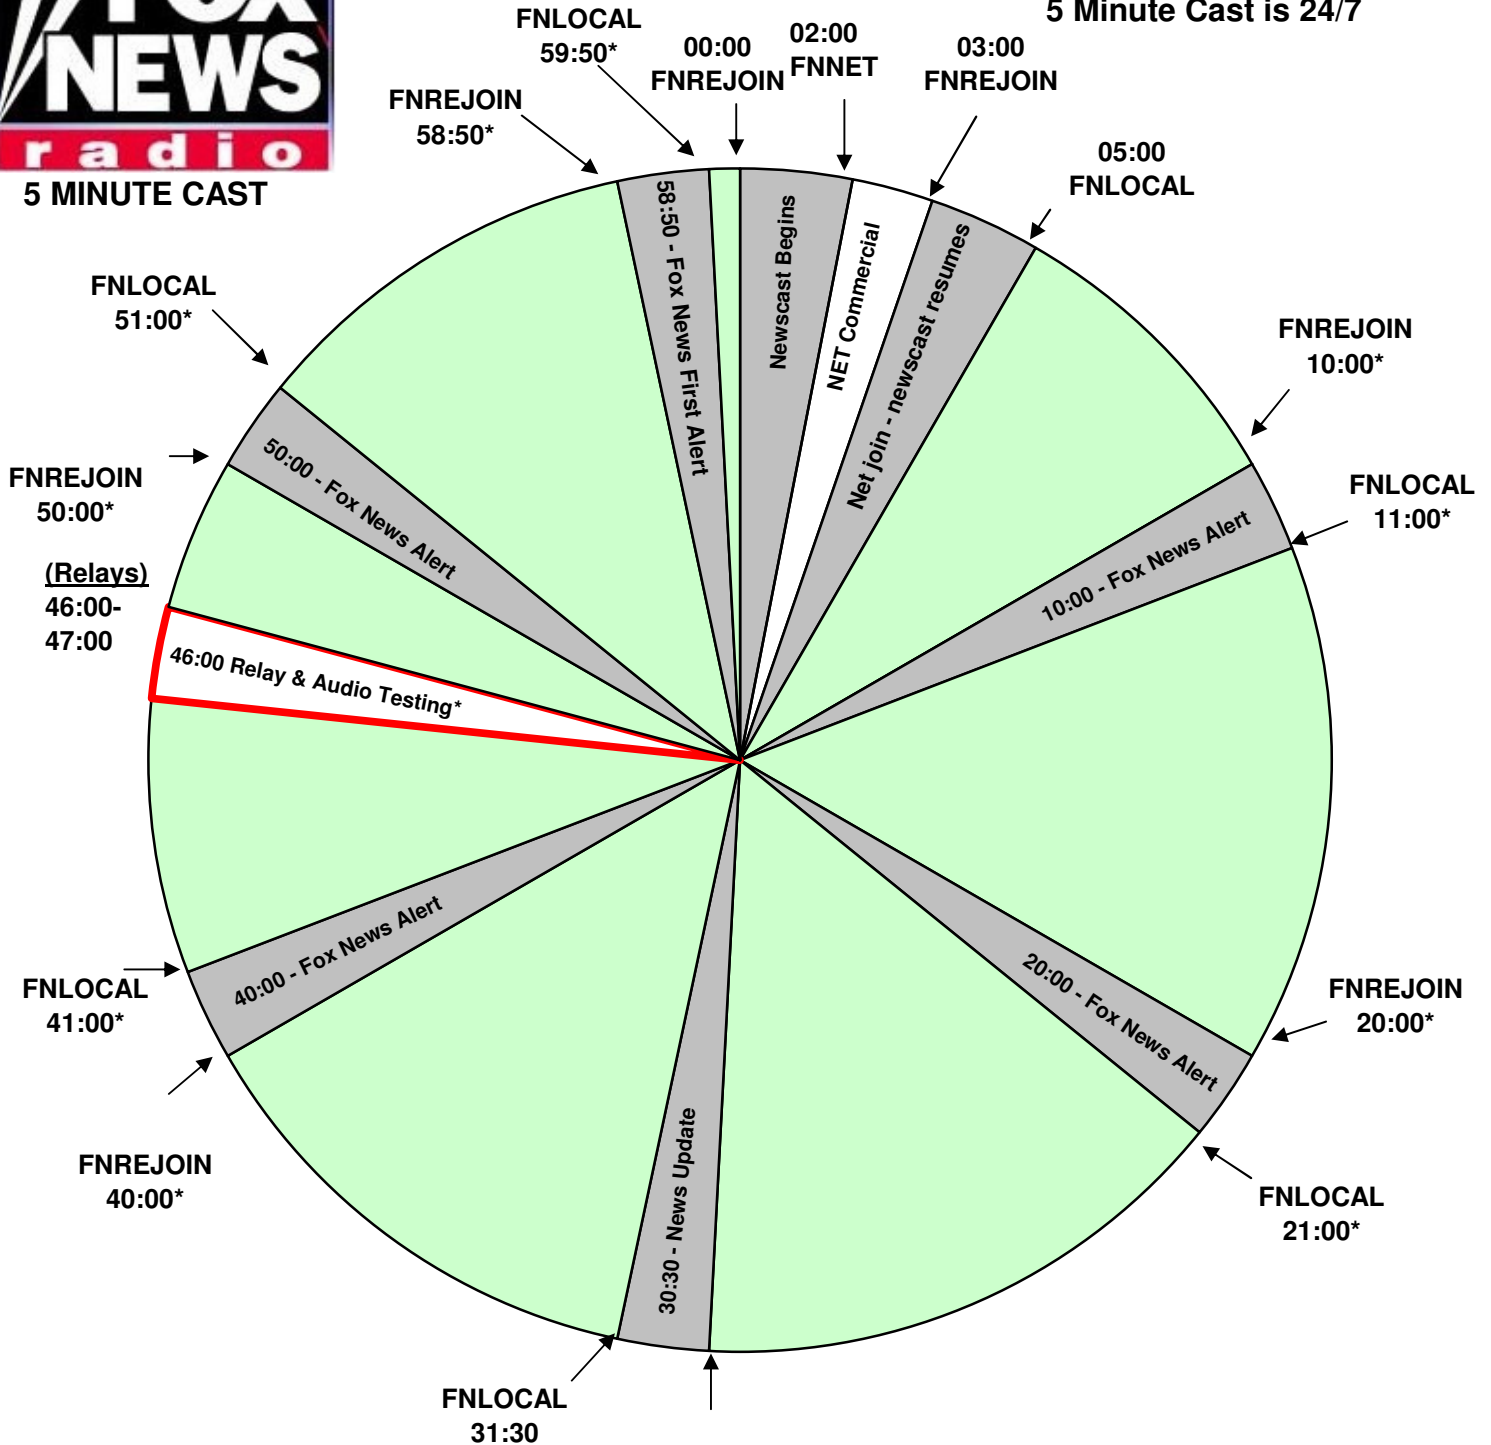

5 MINUTE CAST

PROGRAM CLOCK
 Effective January 19, 2009
 Premiere XDS PRO4-P Satellite
 5 Minute Cast is 24/7

For Technical Assistance call:
 FOX Master Control: 212--301-5860
 Premiere Network Operations: 800-276-4431
 Technical Info: <http://engineering.premiereradio.com>

*Hourly audio & relay testing at 46:00
 Please disregard any relays and audio received.

5 MINUTE CAST is on the Left side

*During Breaking News Coverage

FNLOCAL = Local also functions as local streaming stop when not preceded by a Net break
 FNNET = Net also functions as local streaming stop
 FNREJOIN = Rejoin also functions as local steaming start