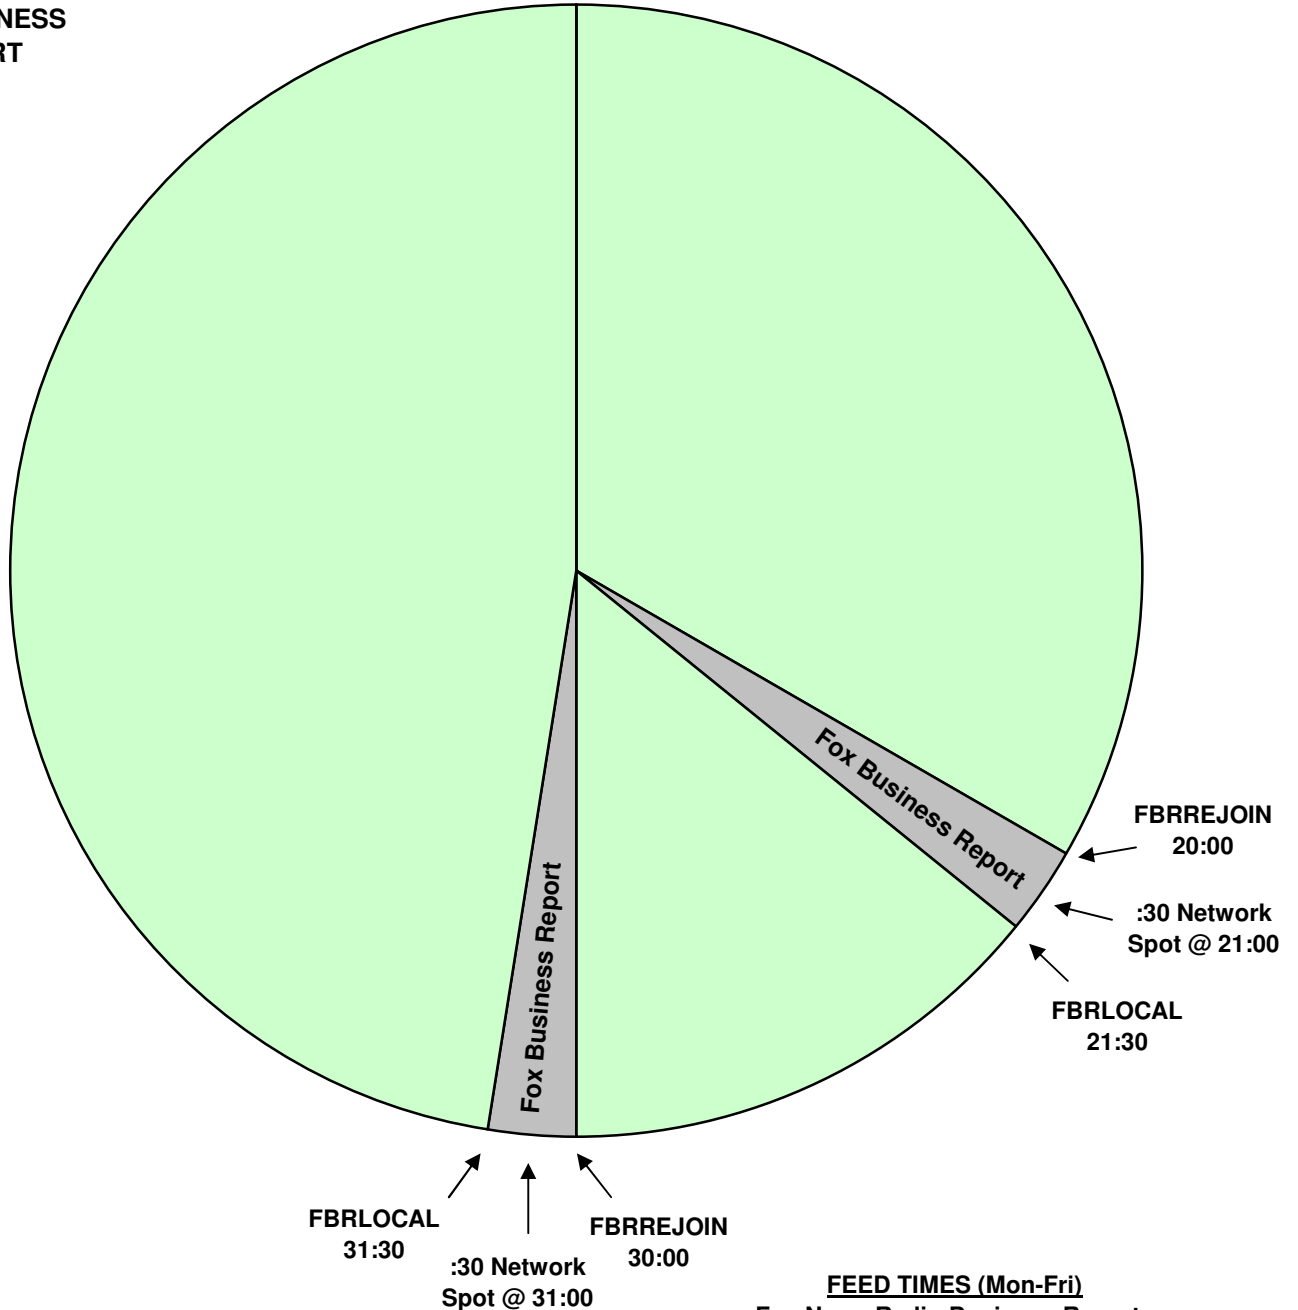

**FOX NEWS BUSINESS REPORT
PROGRAM CLOCK**
Effective November 28th, 2011
Premiere XDS PRO4-P Satellite
Fox Business Report

**FOX BUSINESS
REPORT**

FEED TIMES (Mon-Fri)

Fox News Radio Business Reports
520AM / 530AM (refeed at 30 past)
through

920PM / 930PM – All times eastern

17 Reports a day – Monday to Friday - 20 past every hour –
refeed at 30 past the hour.

FBRREJOIN – Join Network, FBRLOCAL – Drop Network

For Technical Assistance call:
FOX Master Control: 212--301-5860
Technical Info: <http://engineering.premiereradio.com>