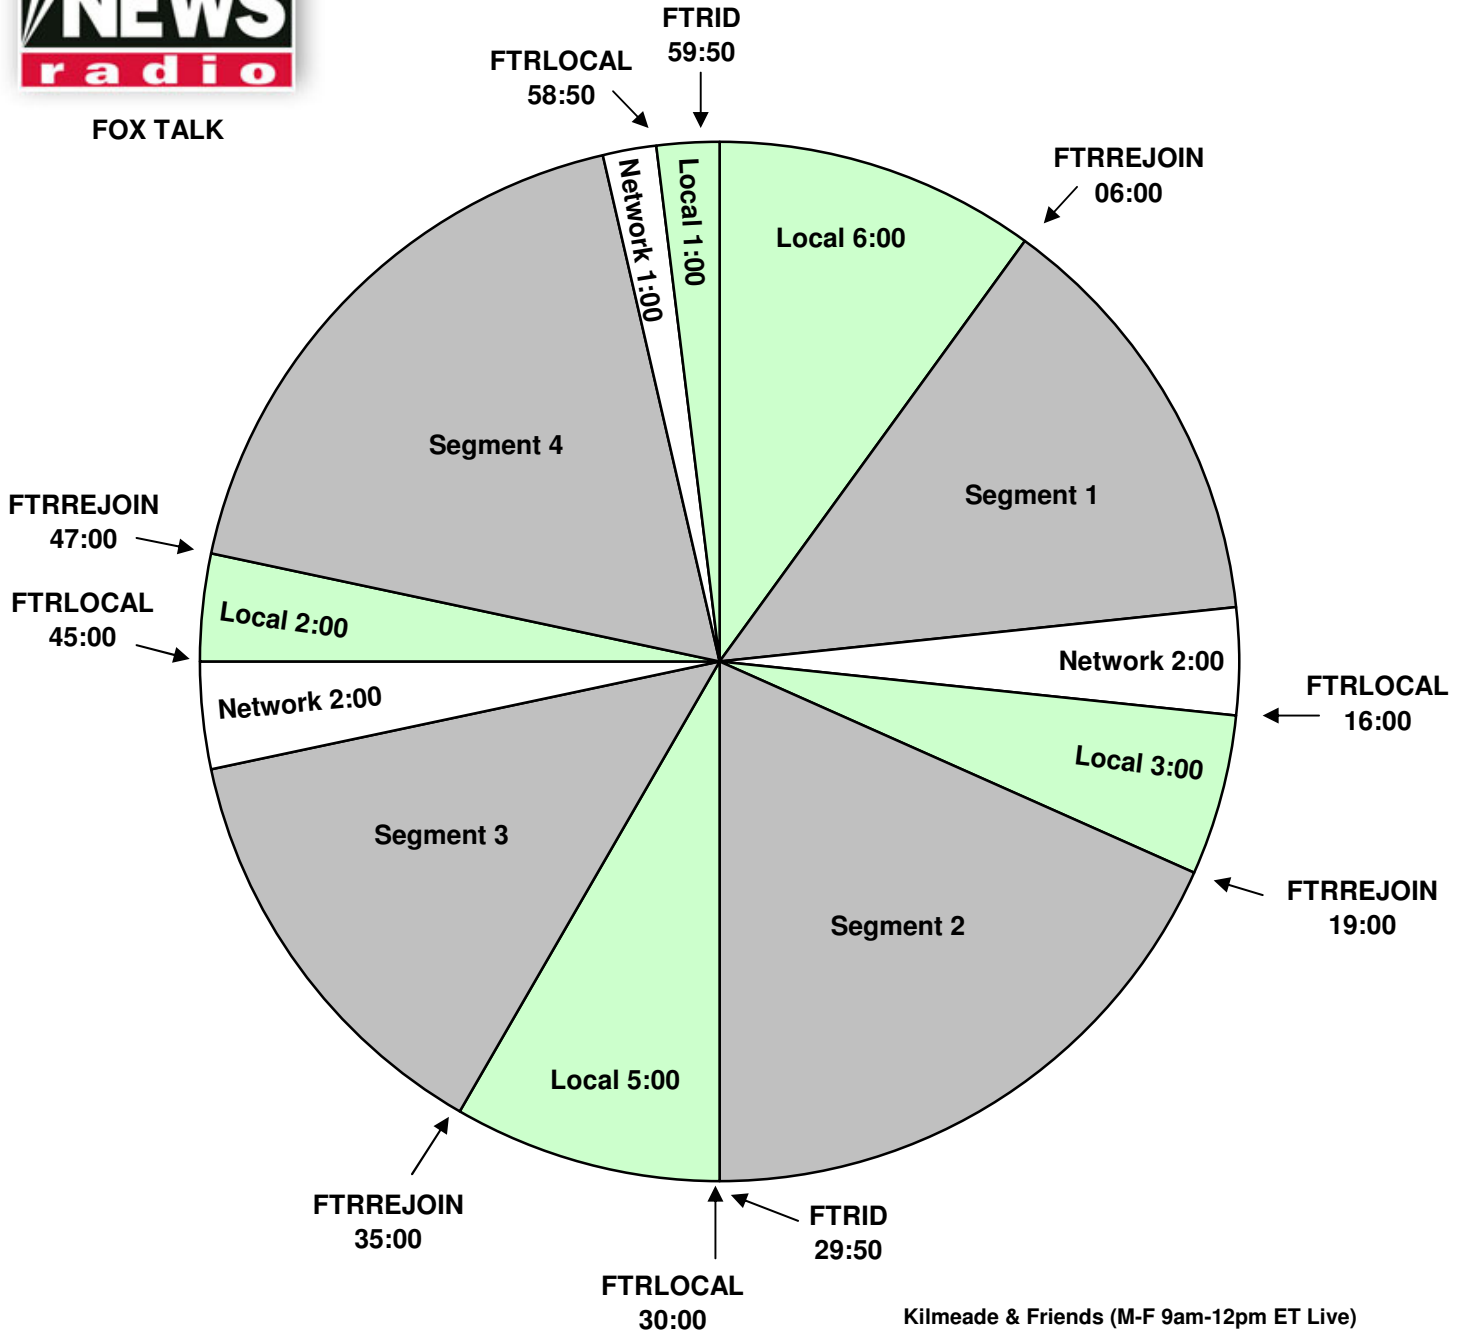

FOX TALK

FOX TALK PROGRAM CLOCK

Effective March 4th, 2013

Premiere XDS PRO4-P Satellite

- Kilmeade & Friends (M-F 9am-12pm ET Live)
- Kilmeade & Friends Weekend (SA & SU 6am-9am ET)
- Kilmeade & Friends Weekend (SA & SU 9am-12pm ET Refeed)
- Tom Sullivan Show (M-F 3pm -6pm ET Live)
- Tom Sullivan Show Weekend (SA & SU 3pm-6pm ET)
- Gibson On Fox (M-F 12pm-3pm ET Live)
- Gibson On Fox Weekend (SA & SU 12pm-3pm ET)
- Alan Colmes (M-F 6pm-9pm ET Live)
- Alan Colmes (M-F 10pm-1am Refeed)
- Alan Colmes (TU-SA 1am-4am Refeed)
- Alan Colmes Weekend (SA & SU 6pm-9pm)
- Alan Colmes Weekend (SA & SU 9pm-12am Refeed)

For Technical Assistance call:
 Fox News Radio Master Control: 212-301-5860
 Premiere Network Operations: 800-276-4431
 Technical Info: <http://engineering.premiereradio.com>

FTRLOCAL= Local also functions as local streaming stop.
 FTRREJOIN = Rejoin also functions as local streaming start
 FTRID = Legal ID