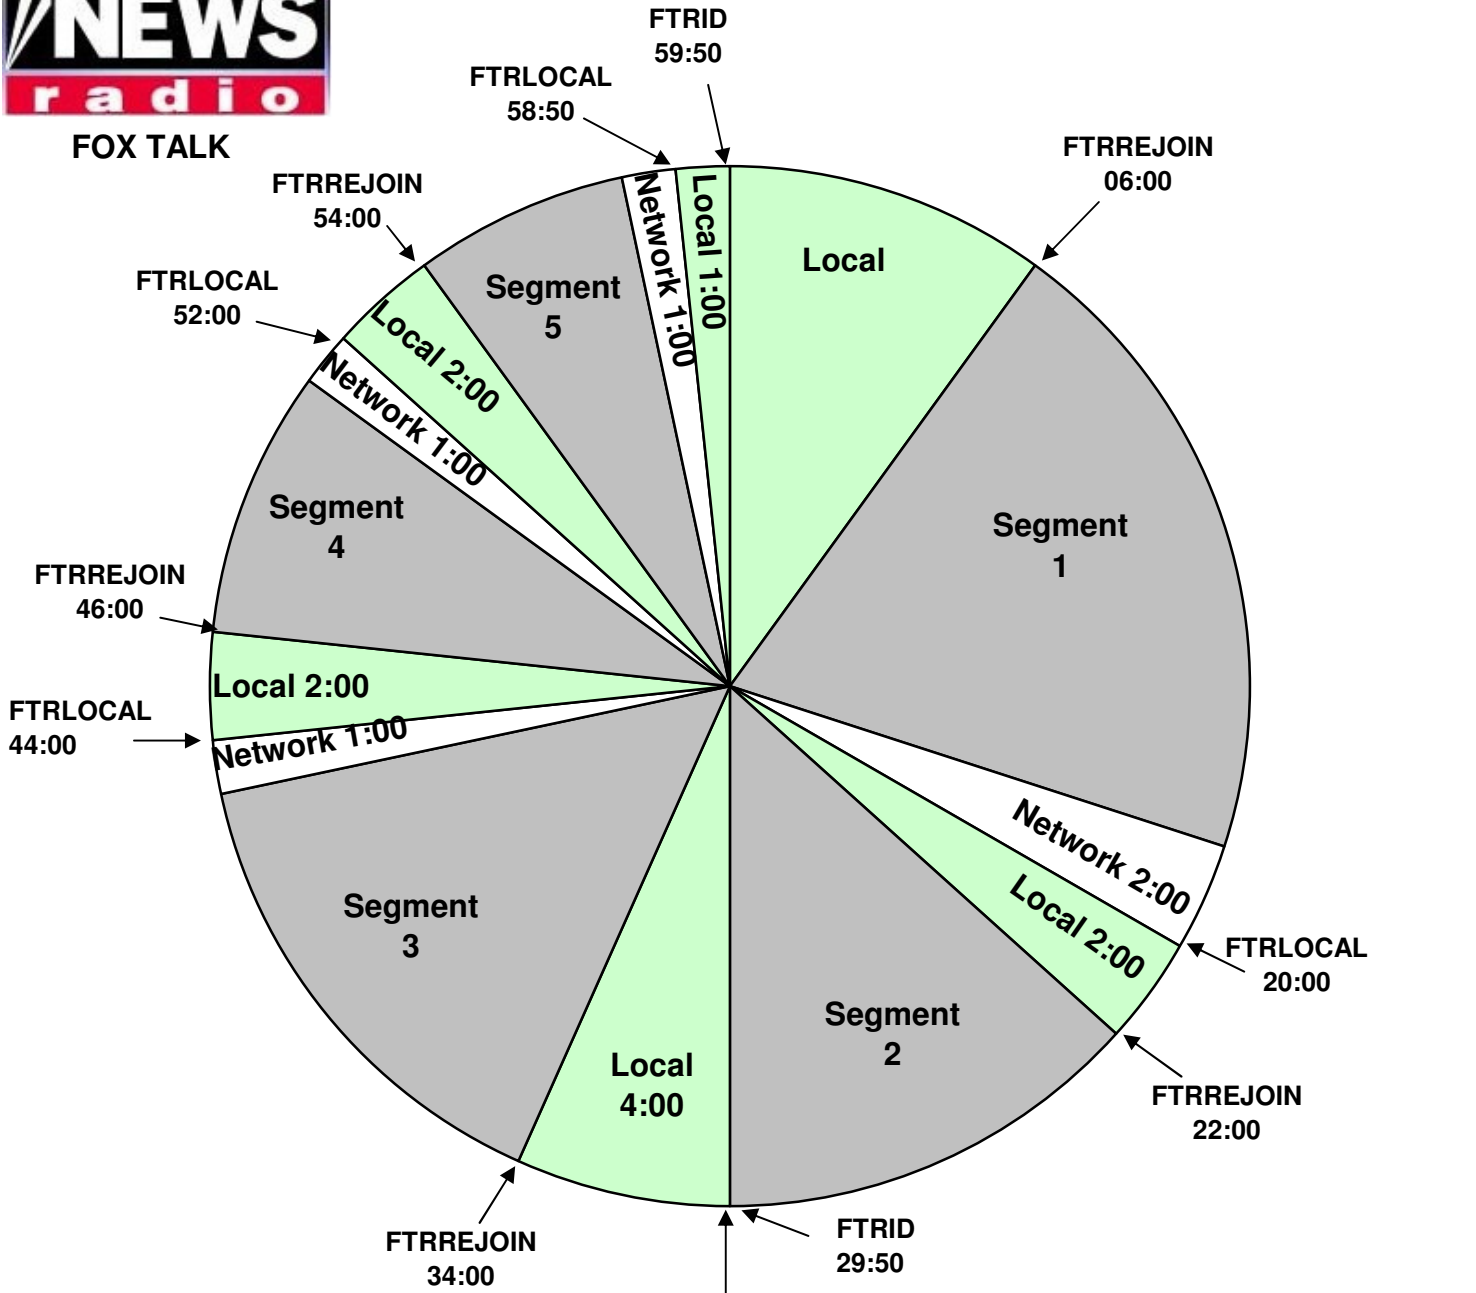

FOX TALK

PROGRAM CLOCK
 Effective March 10, 2009
 Premiere XDS PRO4-P Satellite

For Technical Assistance call:
 Fox News Radio Master Control: 212-301-5860
 Premiere Network Operations: 800-276-4431
 Technical Info: <http://engineering.premiereradio.com>

FTRLOCAL= Local also functions as local streaming stop.
 FTRREJOIN = Rejoin also functions as local streaming start
 FTRID = Legal ID

- Kilmeade & Friends (M-F 9am-12pm ET Live)
- Kilmeade & Friends Weekend (SA & SU 6am-9am ET)
- Kilmeade & Friends Weekend (SA & SU 9am-12pm ET Refeed)
- Tom Sullivan Show (M-F 3pm - 6pm ET Live)
- Tom Sullivan Show Weekend (SA & SU 3pm - 6pm ET)
- Gibson On Fox (M-F 12pm-3pm ET Live)
- Gibson On Fox (M-F 6pm-10pm Refeed)
- Gibson On Fox Weekend (SA & SU 12pm-3pm ET)
- Alan Colmes (M-F 10pm - 1am ET Live)
- Alan Colmes (TU-SA 1am-4am Refeed)
- Alan Colmes Weekend (SA & SU 6pm-9pm)
- Alan Colmes Weekend (SA & SU 9pm-12am Refeed)