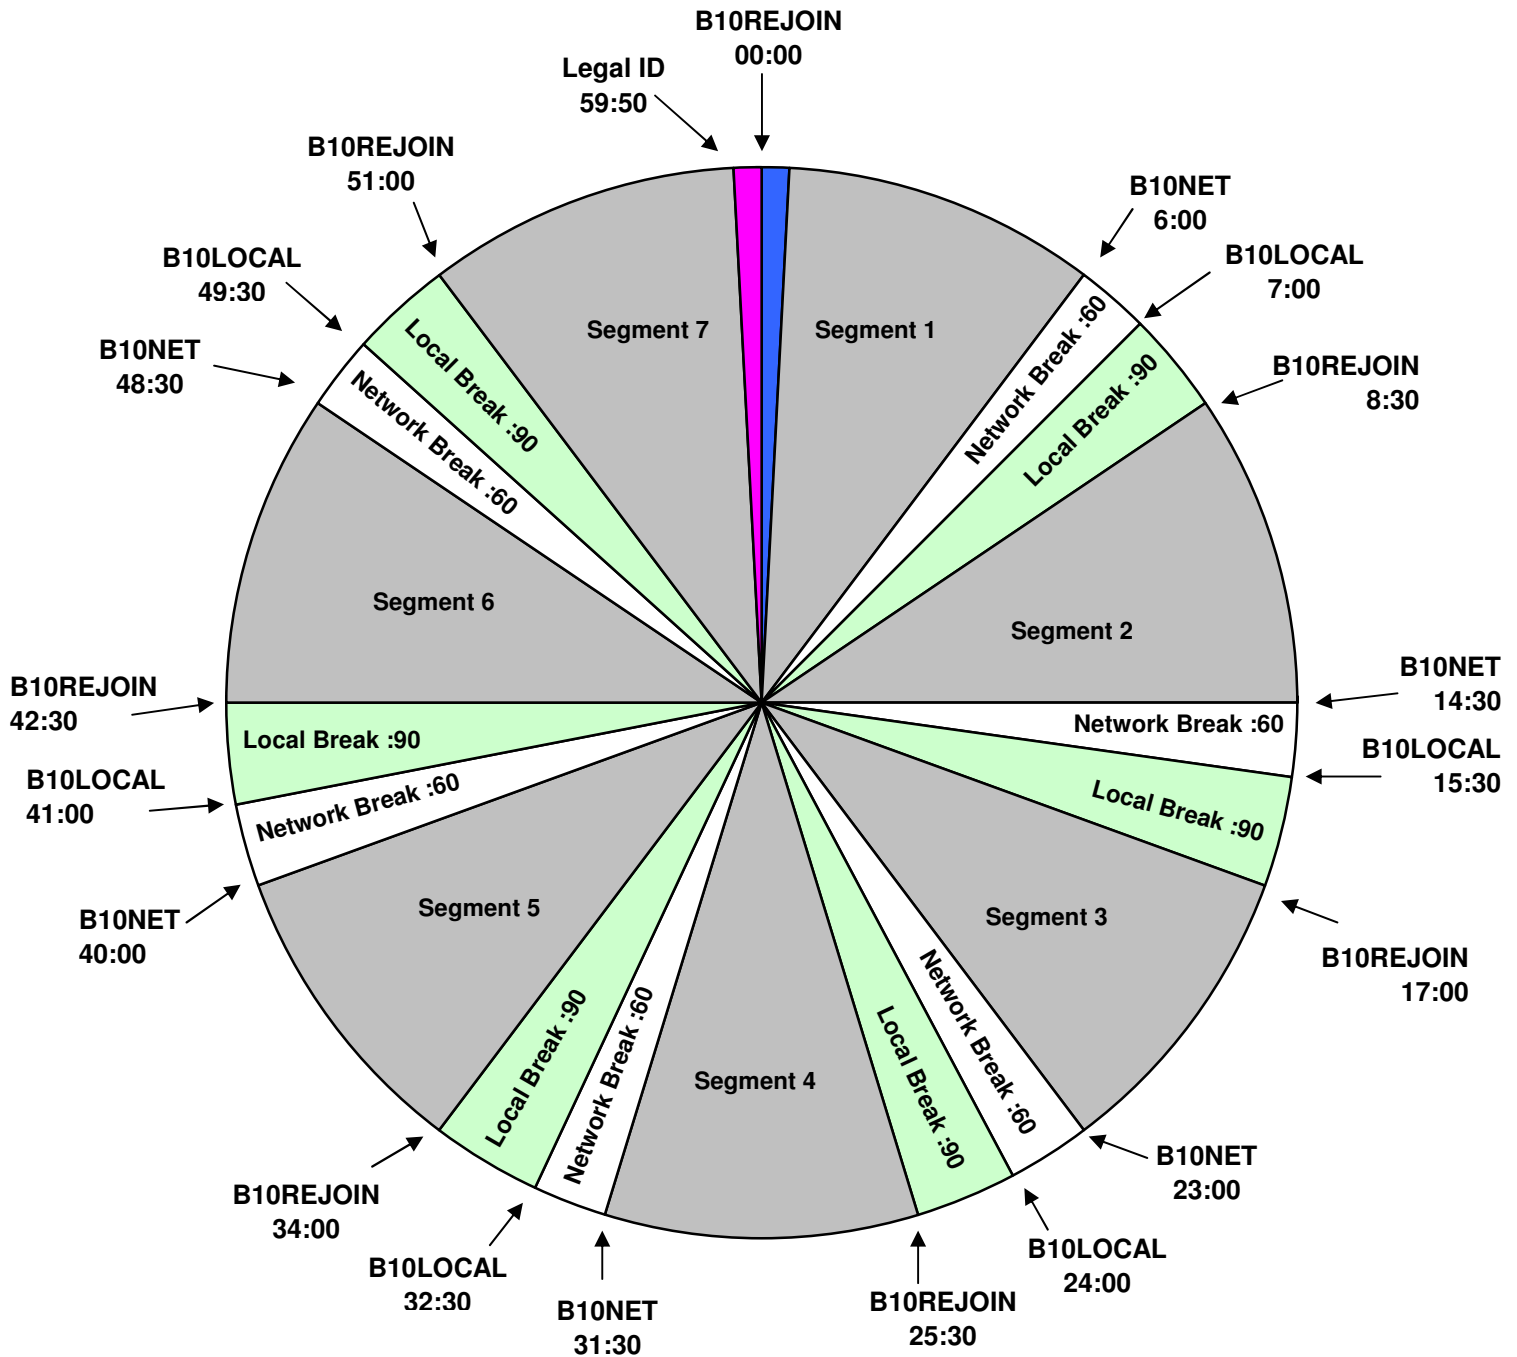

# Big Ten & Beyond

Effective October 12, 2011  
Premiere XDS PRO4-P Satellite  
Fed Thursdays 3pm - 4pm Pacific  
6pm - 7pm Eastern

For Technical Assistance Call  
Premiere Network Operations Center: (800) 276-4431  
Technical Info: <http://engineering.premiereradio.com>

Show starts at 00:00.  
Other breaks float.  
:10-second bumper follows B10REJOIN.  
Hard out at 59:50.  
6 minutes network, 9 minutes local.