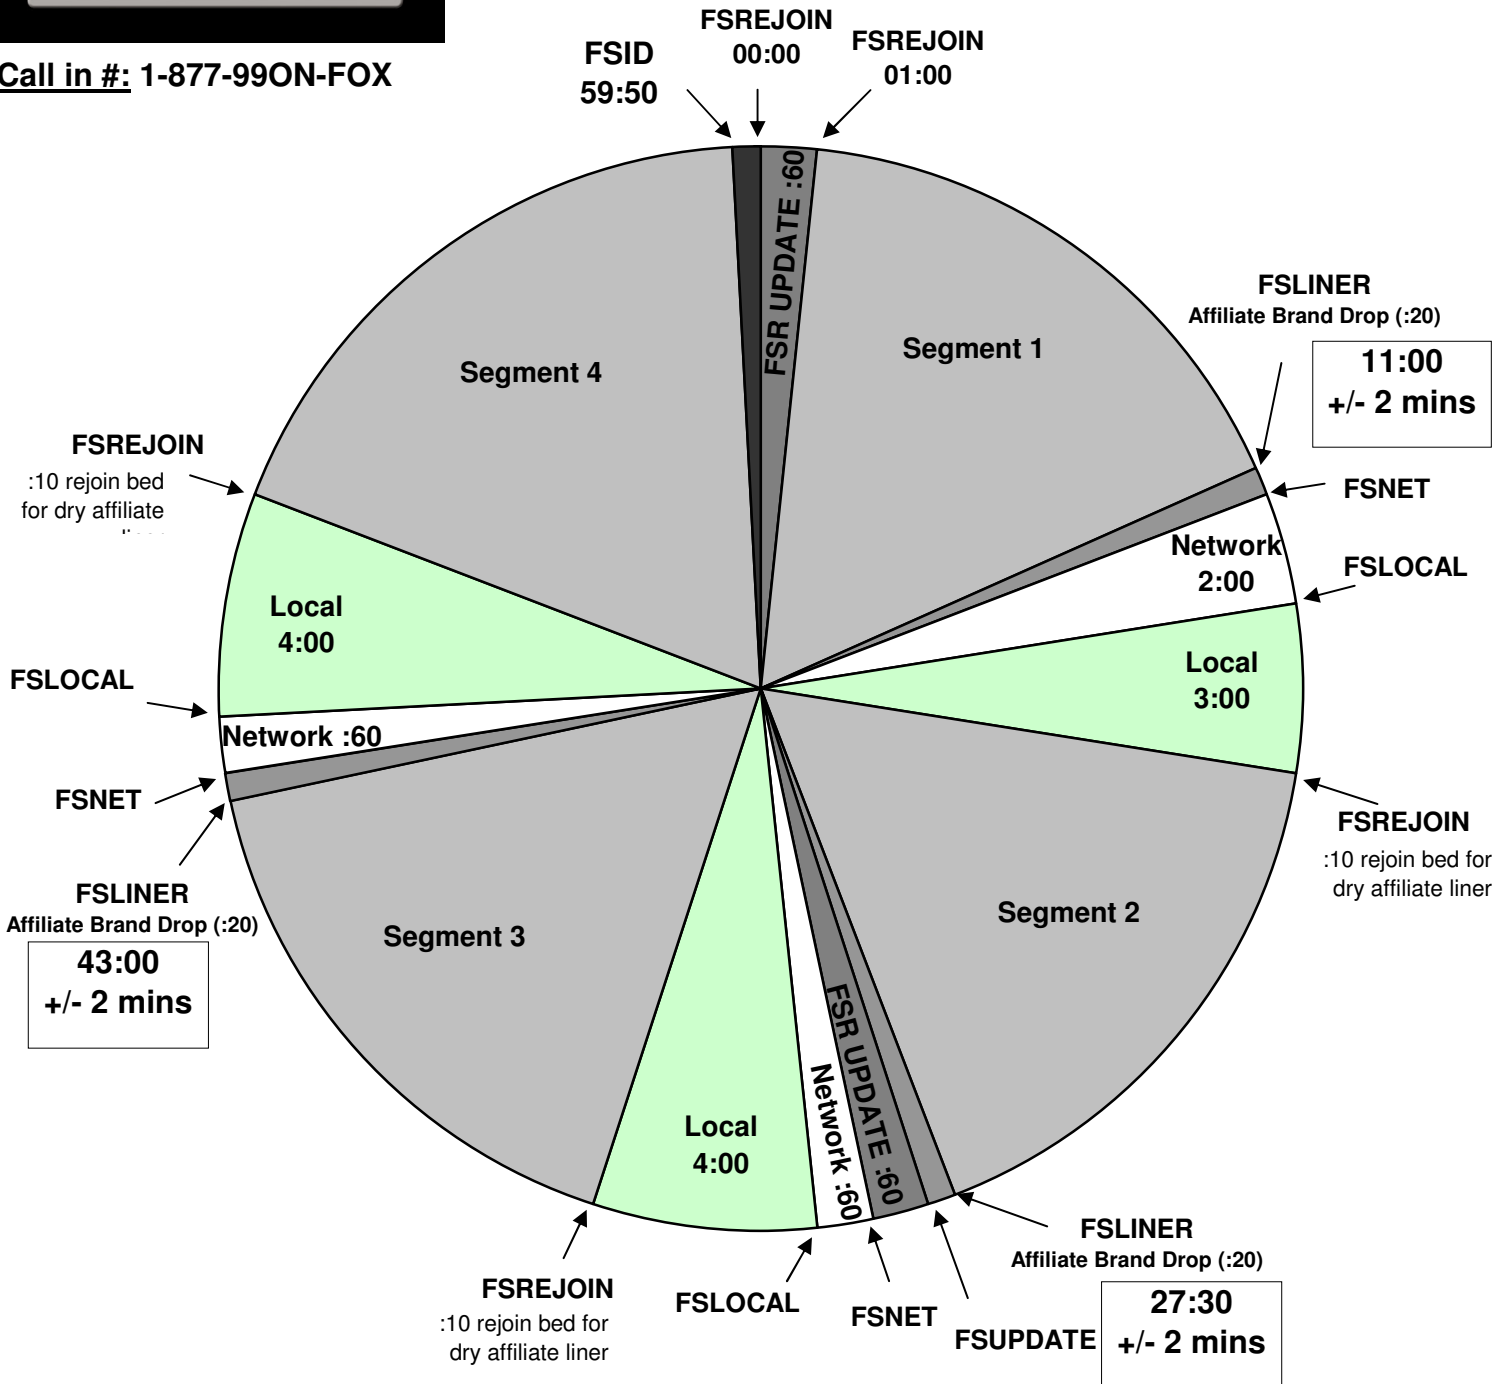

Call in #: 1-877-99ON-FOX

Standard Program Clock

Effective February 15, 2010 at 12 a.m. ET
Premiere XDS PRO4-P Satellite

- Each hour opens at 01:00. Hard Out at 59:50
- All other breaks float.

For Technical Assistance Call
Premiere Network Operations Center: (800) 276-4431
Technical Info: <http://engineering.premiereradio.com>