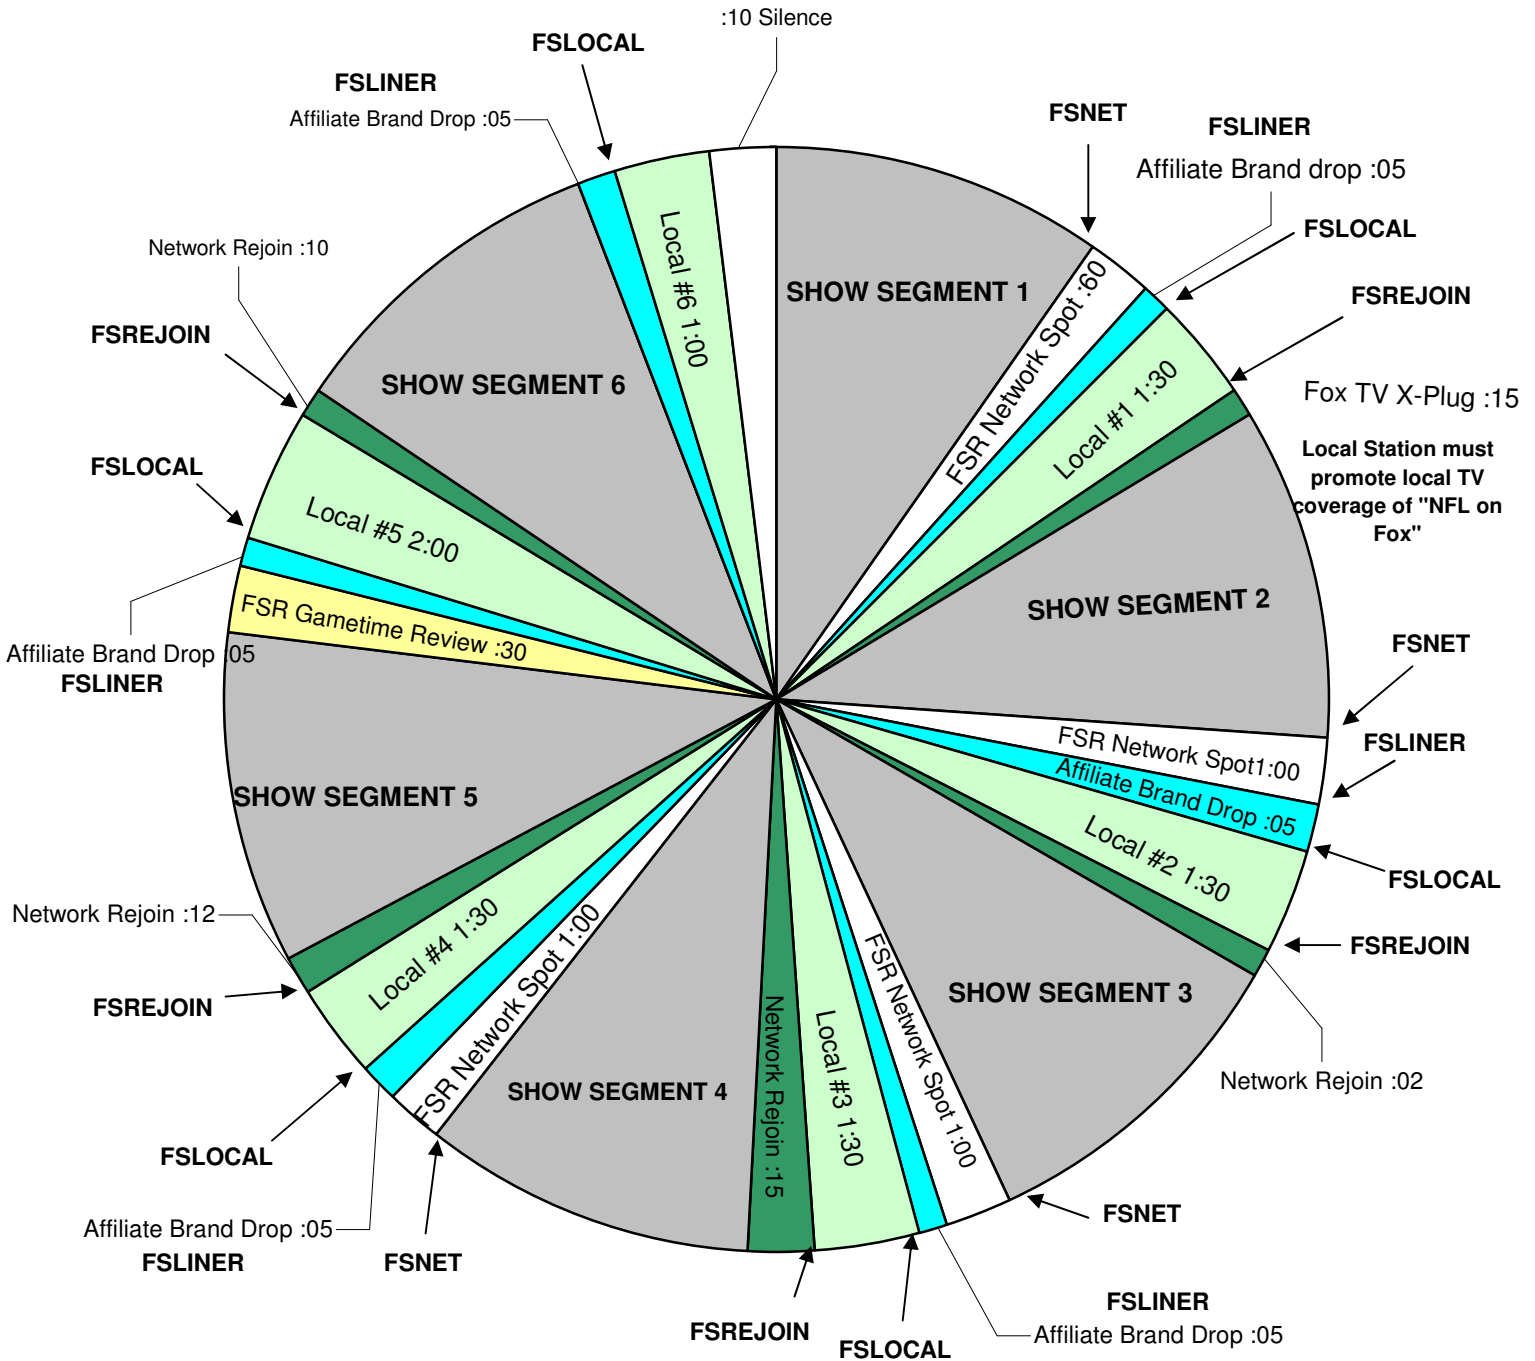

# Fox NFL Sunday Show Clock

Effective October 12, 2011

9:00 Mins. Local Commercial Time / 4:00 Fox Sports Radio Networks

Commercial Time  
(12n-1p et/9a-10a pt)

Premiere XDS PRO4-P

For Technical Assistance call  
Premiere Network Operations Center: (800) 276-4431  
Technical Info: <http://engineering.premiereradio.com>

\*\*\* All breaks are subject to change \*\*\*

FSLINER= Liner Relay over music bed  
FSLOCAL= Local Break Relay  
FSREJOIN= Rejoin  
FSNET= Network Break