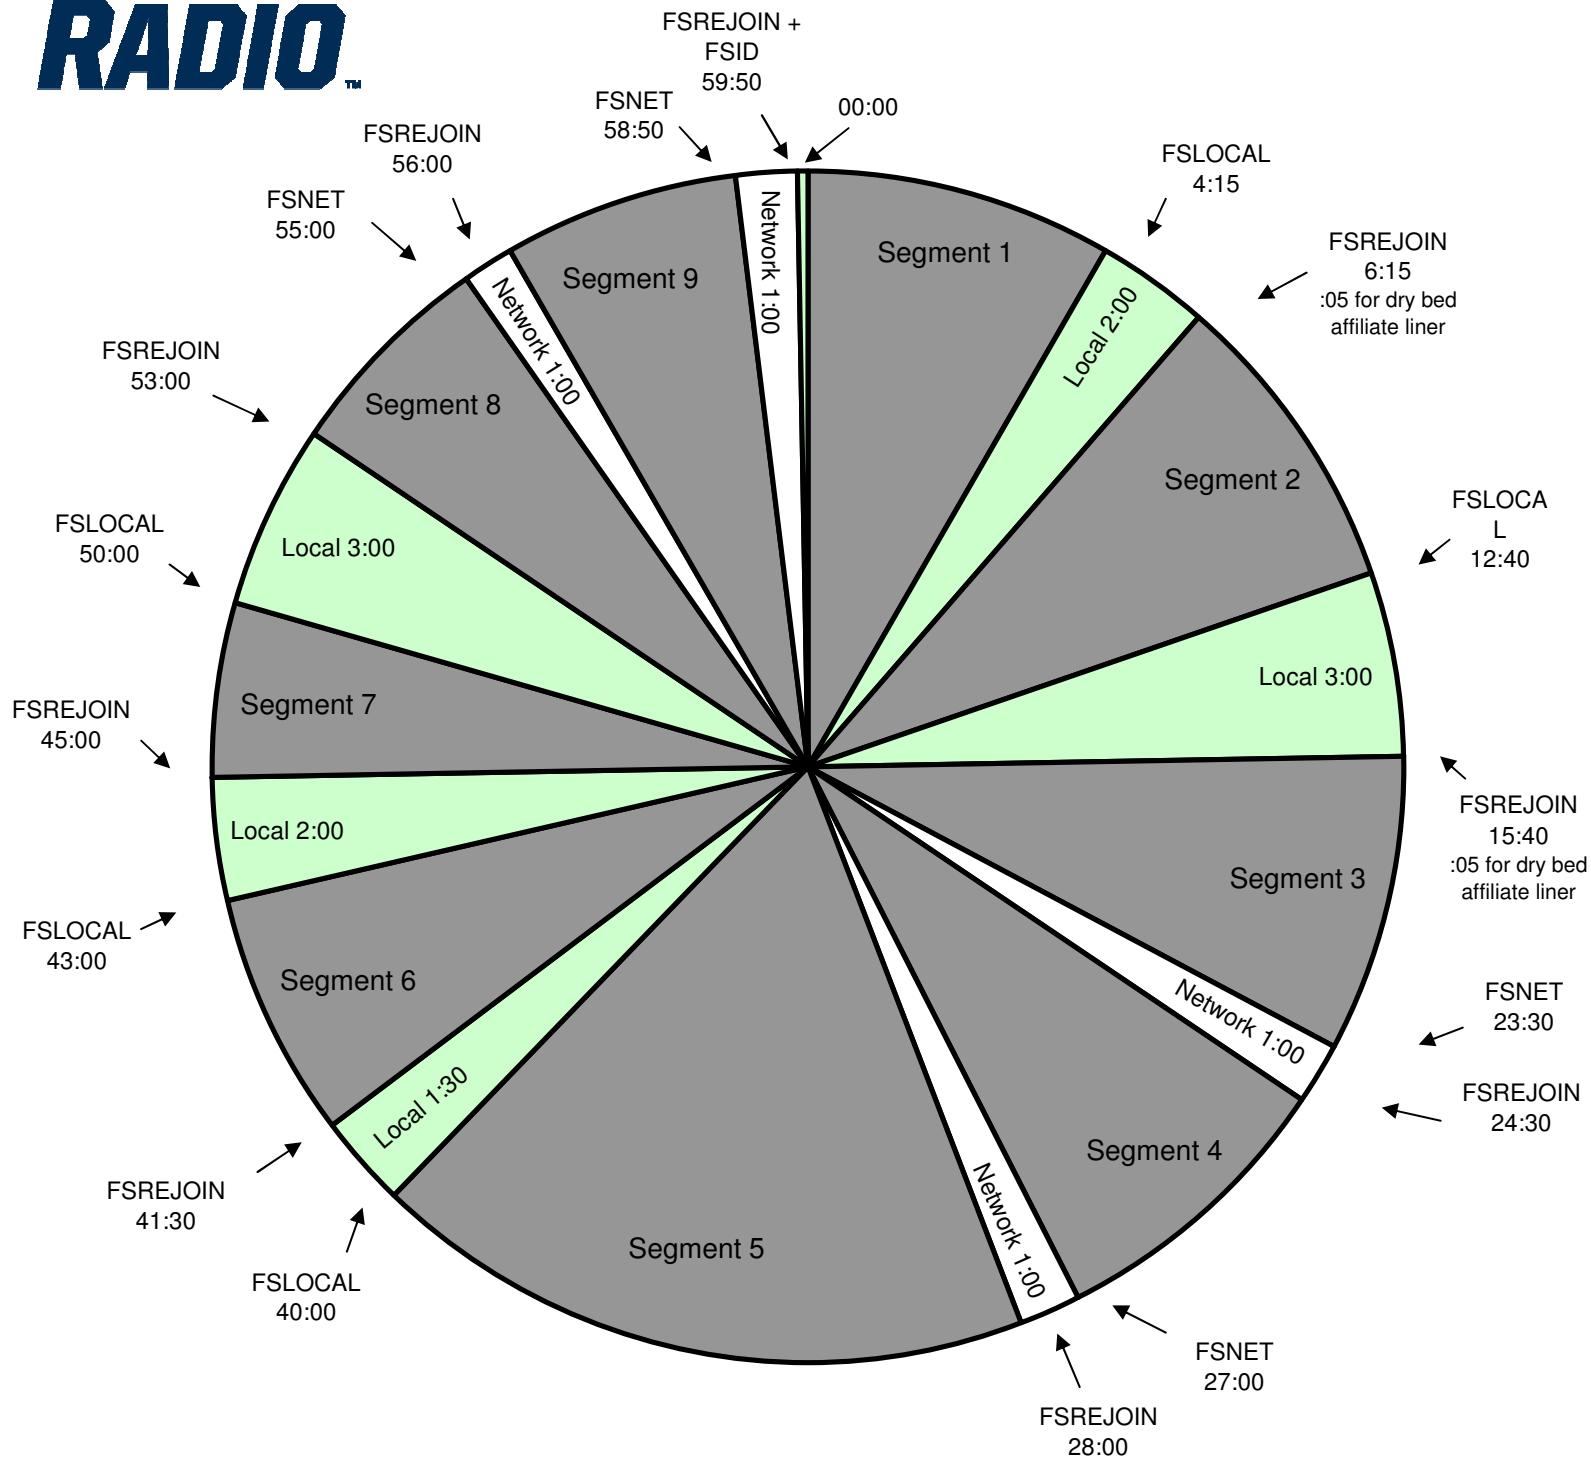

RADIO™

UFC on Fox
Premiere XDS PRO4-P Satellite
Effective: January 20, 2012
Feed Time/Day: Contingent on Fight-Card
Hour 1

For Technical Assistance Call
Premiere Network Operations Center: (800) 276-4431
Technical Info: <http://engineering.premiereradio.com>

All Breaks are subject to event card.
Some breaks may float between hour 1 and hour 2.