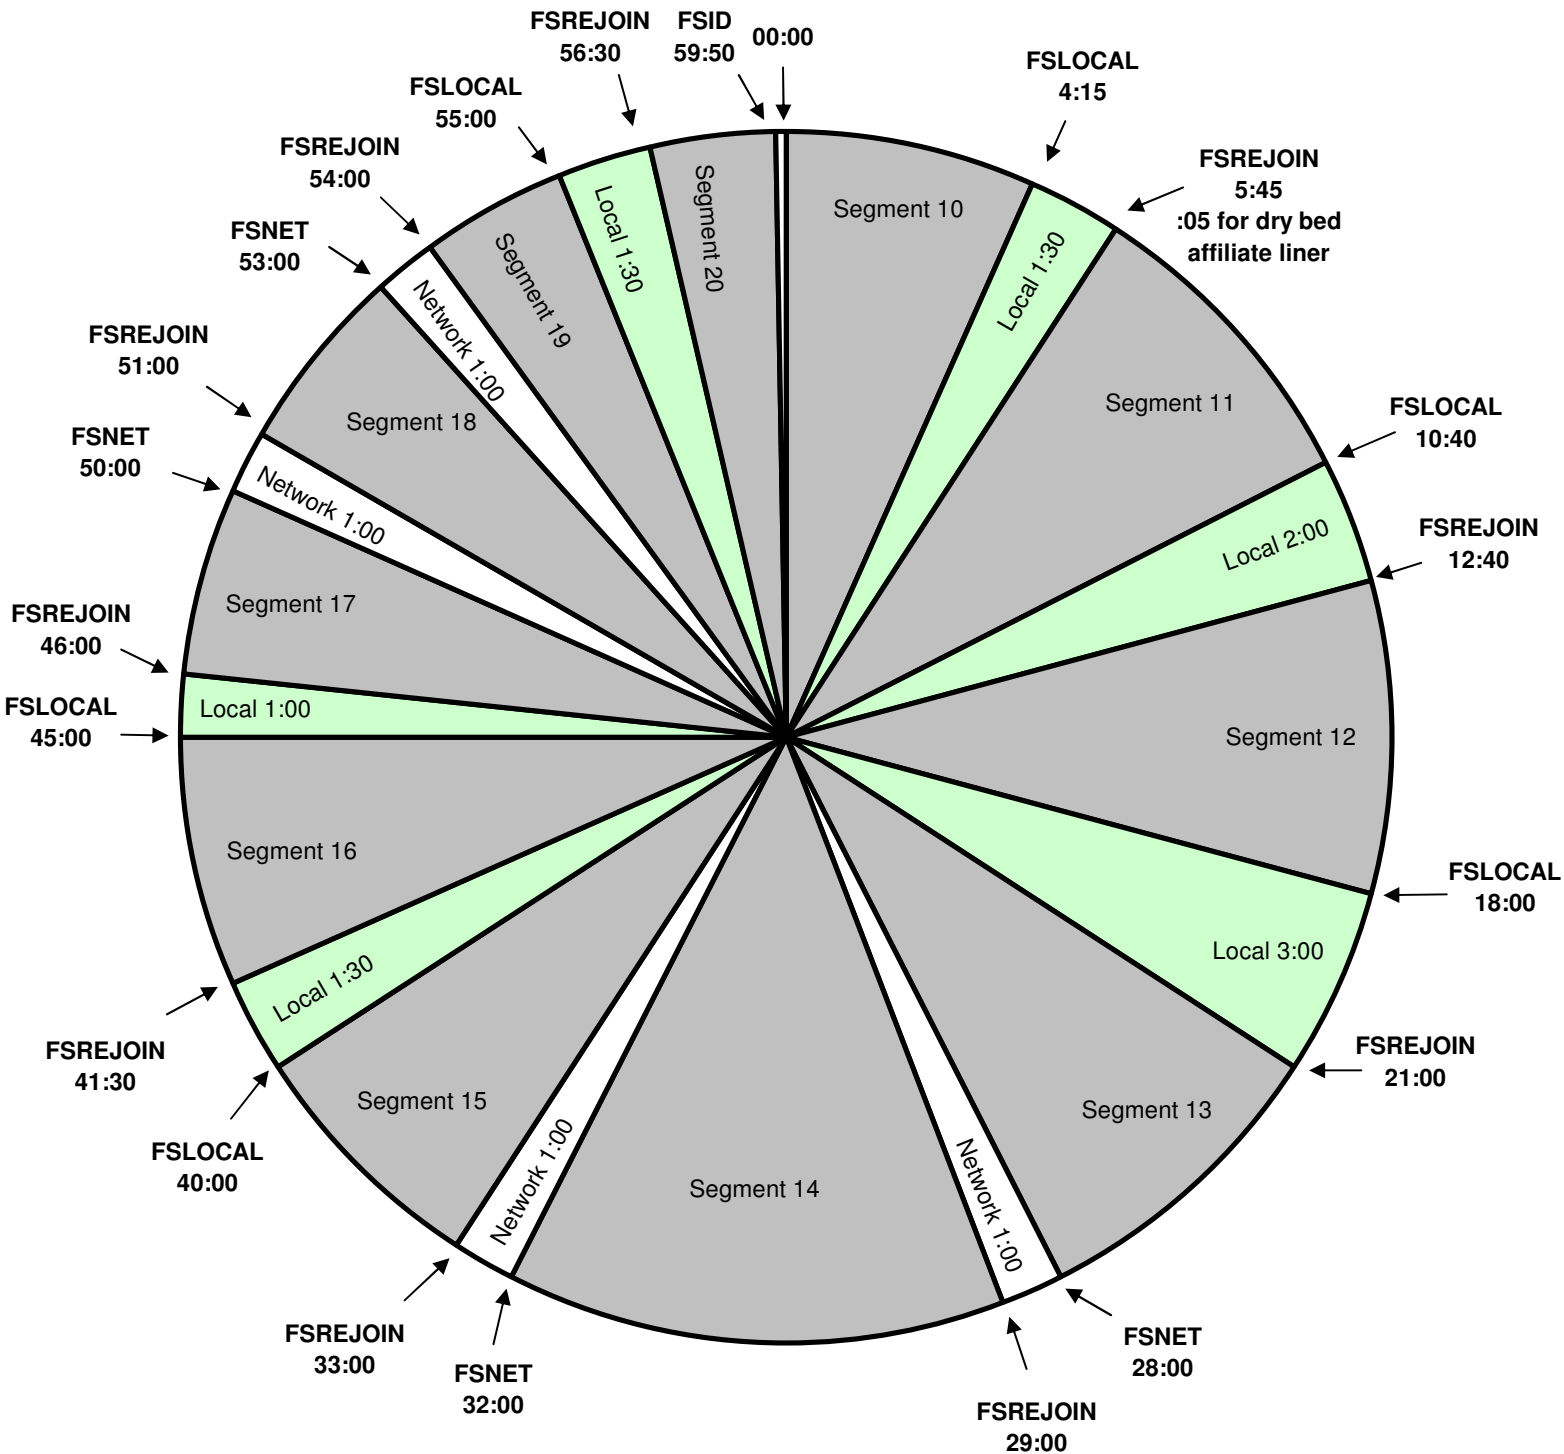

UFC on Fox

Premiere XDS PRO4-P Satellite
Effective: January 20, 2012
Feed Time/Day: Contingent on Fight-Card
Hour 2

For Technical Assistance Call
Premiere Network Operations Center: (800) 276-4431
Technical Info: <http://engineering.premiereradio.com>

All Breaks are subject to event card.
Some breaks may float between hour 1 and hour 2.