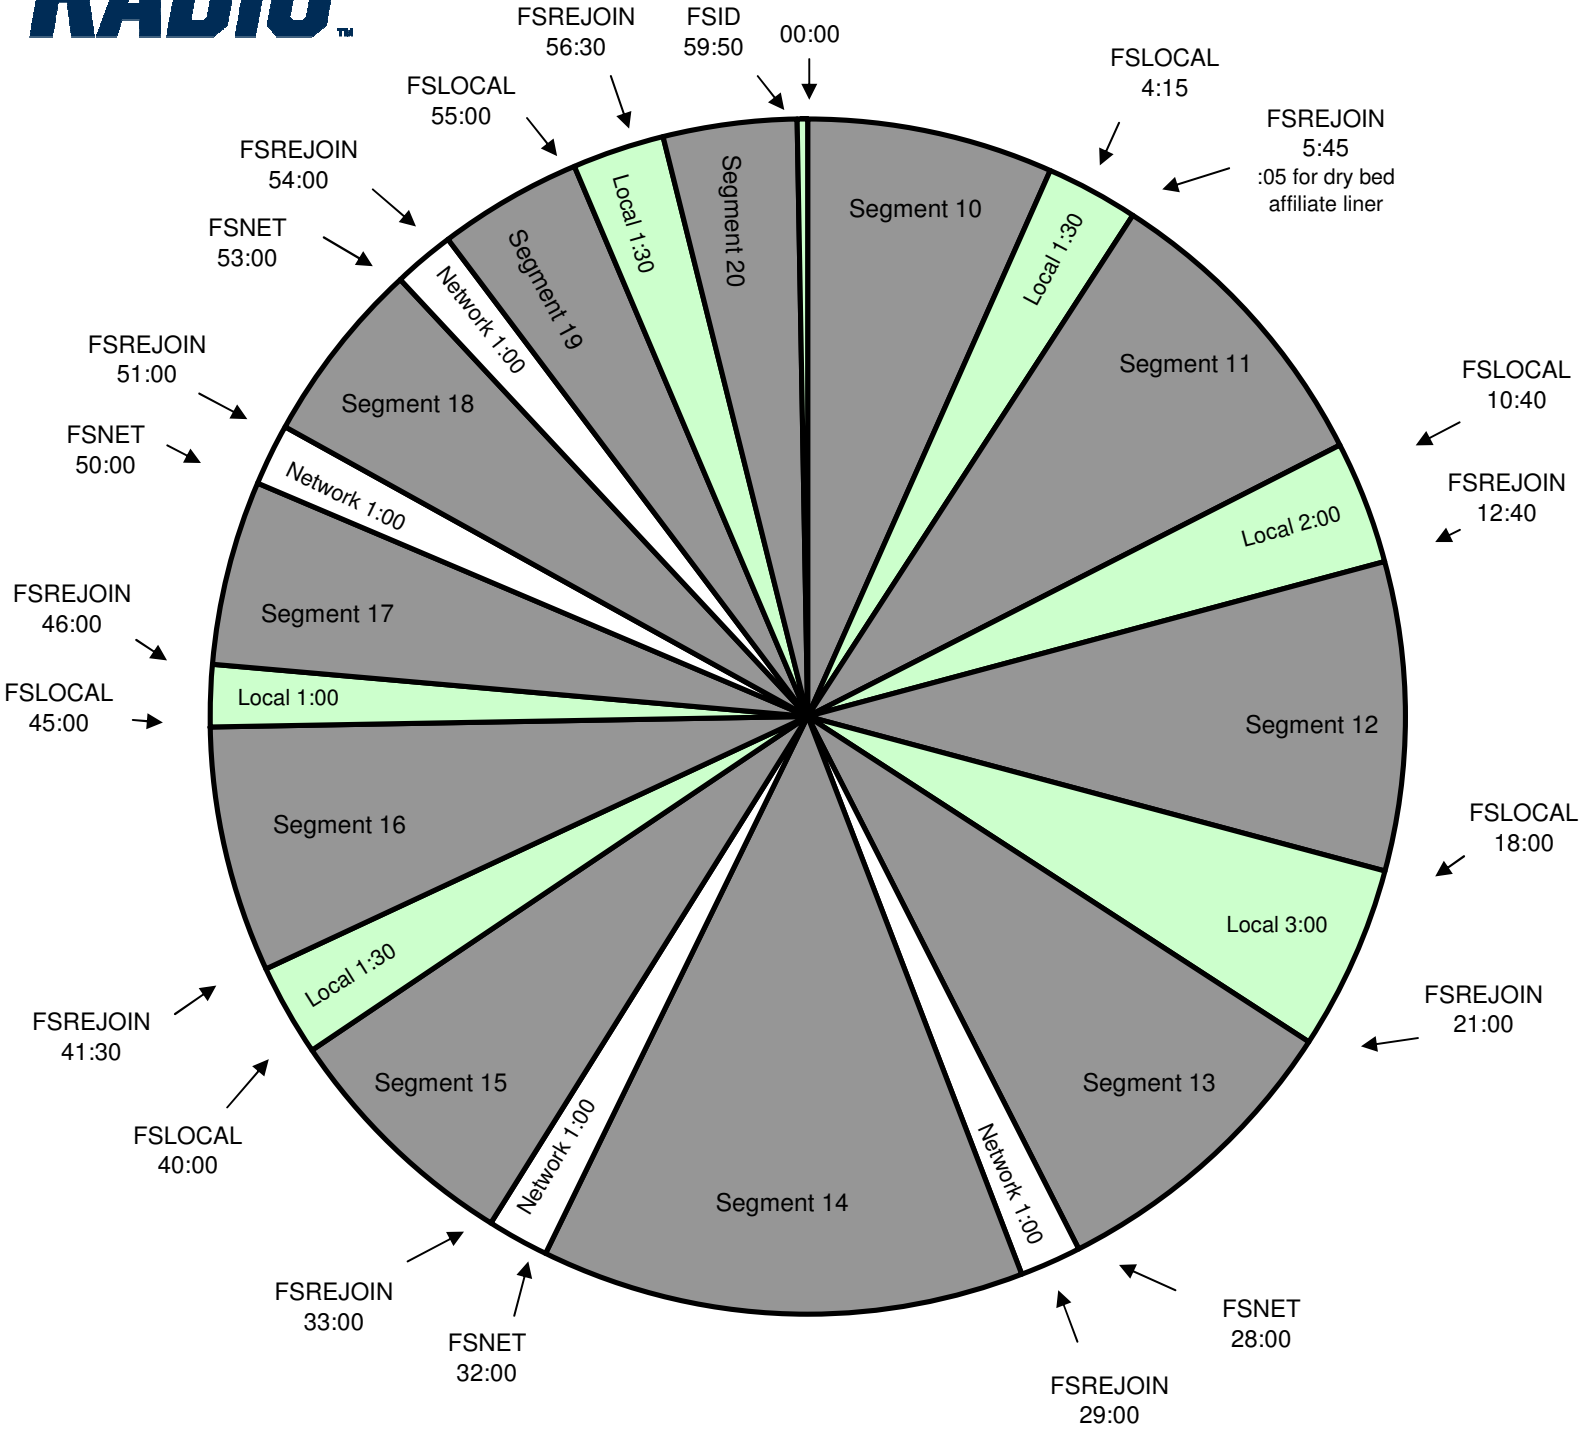

**RADIO™**

**UFC on Fox**  
Premiere XDS PRO4-P Satellite  
Effective: January 20, 2012  
Feed Time/Day: Contingent on Fight-Card  
**Hour 2**

For Technical Assistance Call  
Premiere Network Operations Center: (800) 276-4431  
Technical Info: <http://engineering.premiereradio.com>

All Breaks are subject to event card.  
Some breaks may float between hour 1 and hour 2.