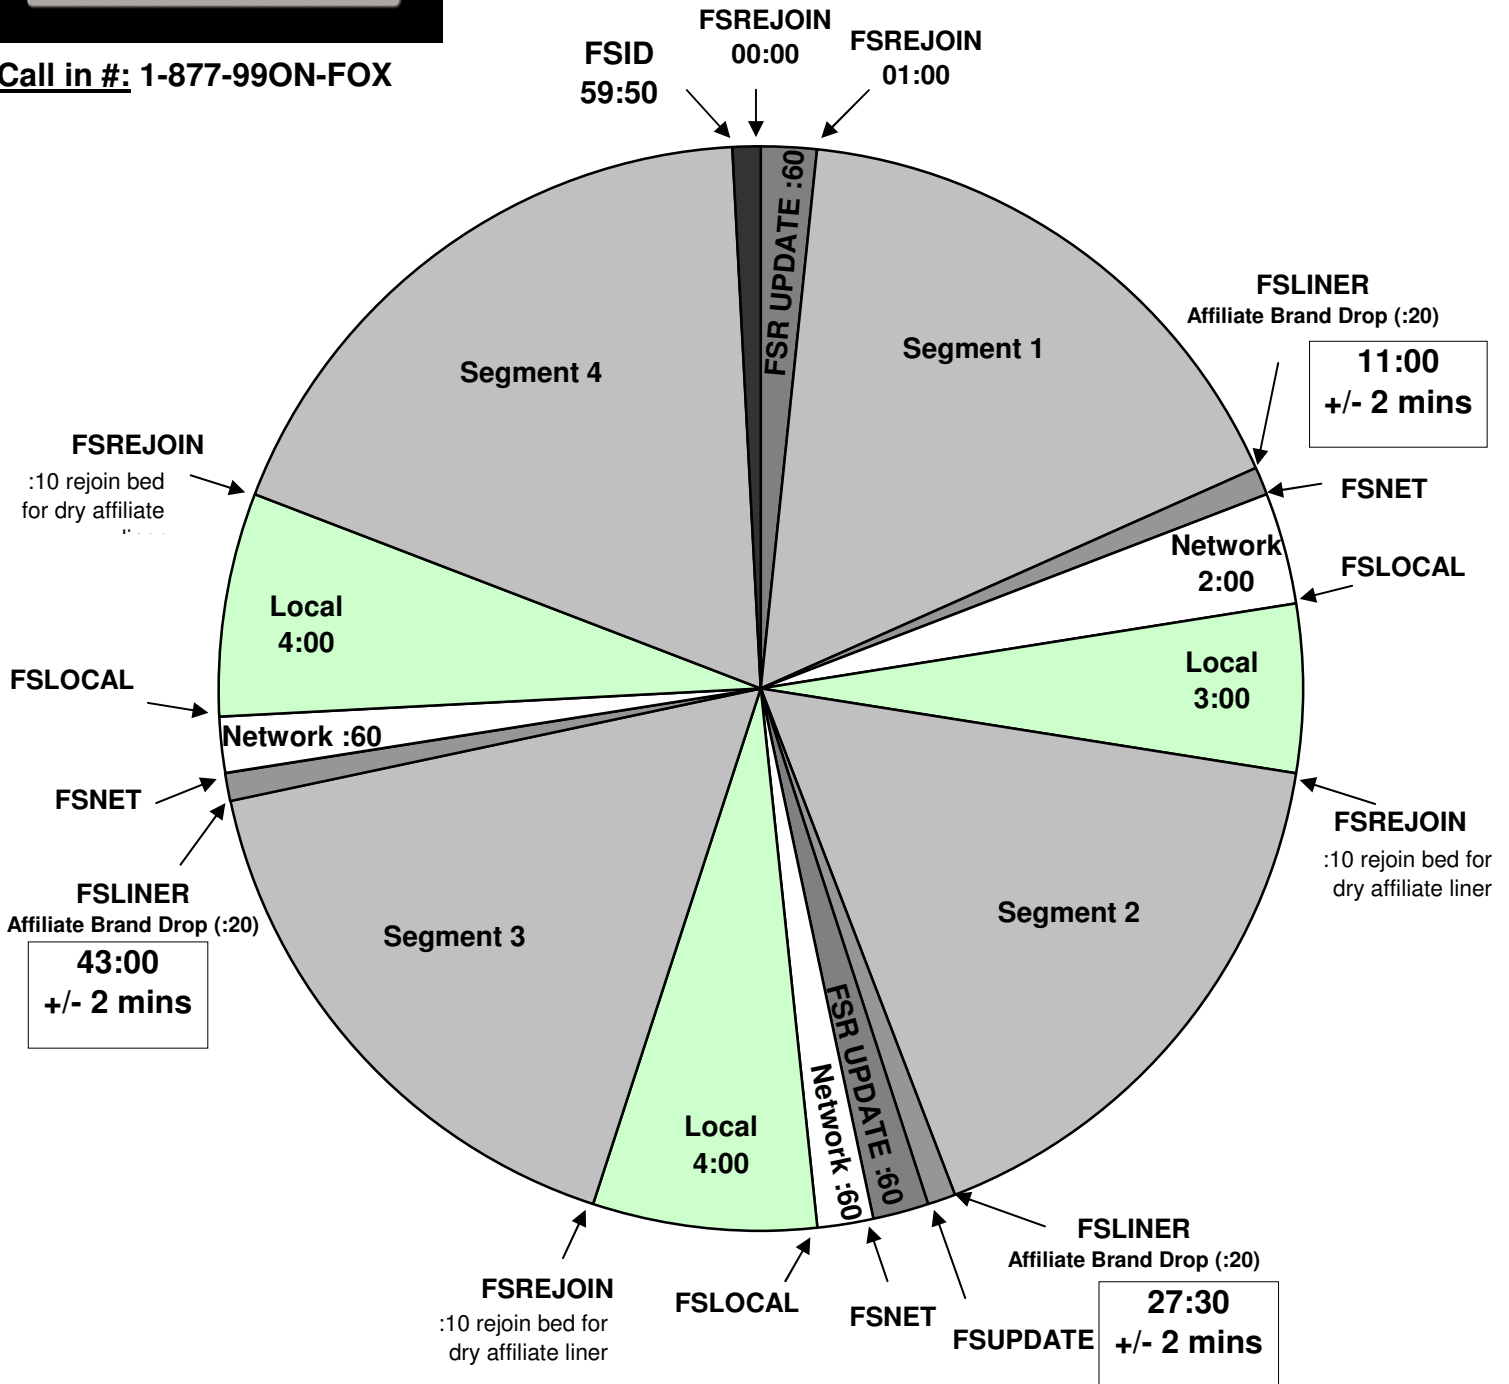

Call in #: 1-877-99ON-FOX

Standard Program Clock

Effective October 12, 2011 at 12 a.m. ET

Premiere XDS PRO4-P Satellite

- Each hour opens at 01:00. Hard Out at 59:50
- All other breaks float.

For Technical Assistance Call
 Premiere Network Operations Center: (800) 276-4431
 Technical Info: <http://engineering.premiereradio.com>