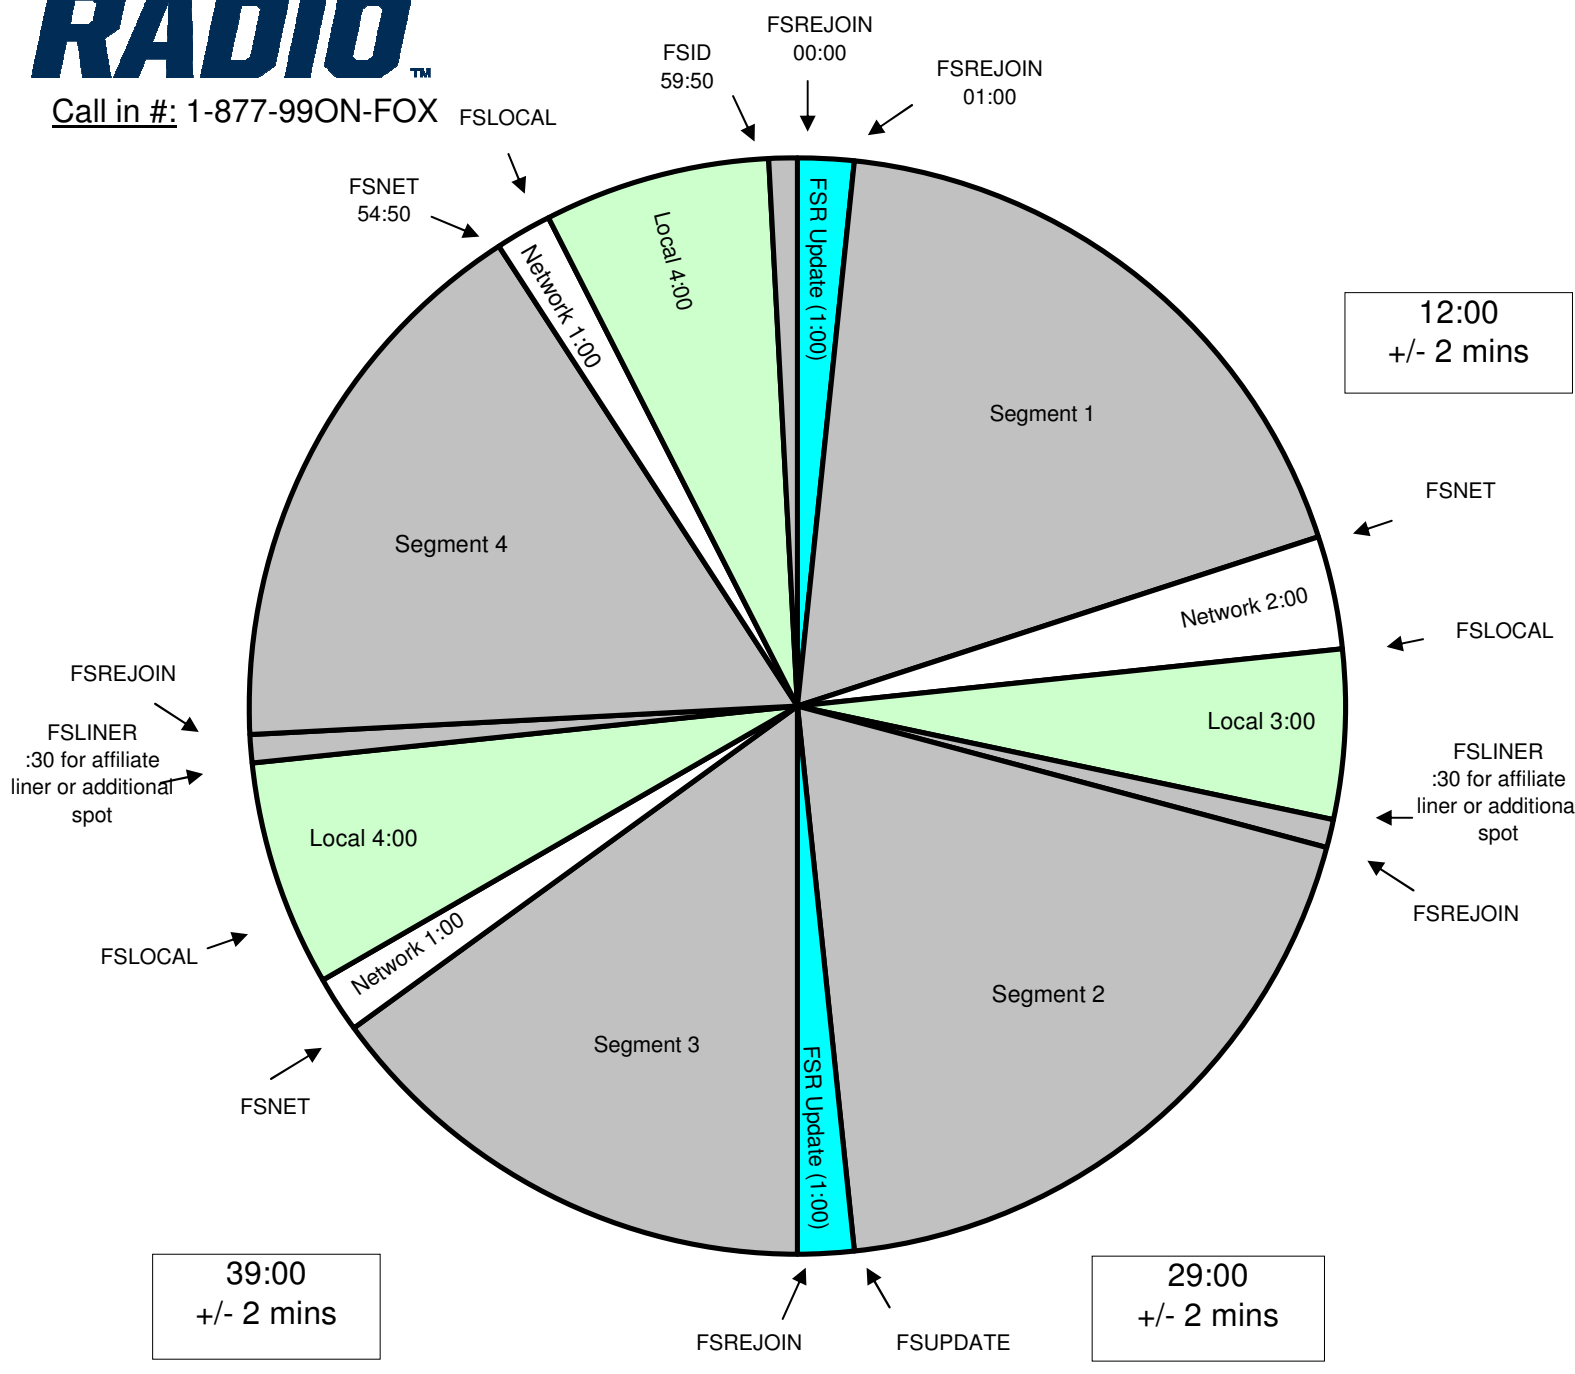

RADIO™

Call in #: 1-877-99ON-FOX FSLOCAL

Program Clock

Effective April 1st 2013

Premiere XDS PRO4-P Satellite

- Each hour opens at 01:00. Hard Out at 54:50

- All other breaks float.

For Technical Assistance Call
Premiere Network Operations Center: (800) 276-4431
Technical Info: <http://engineering.premiereradio.com>