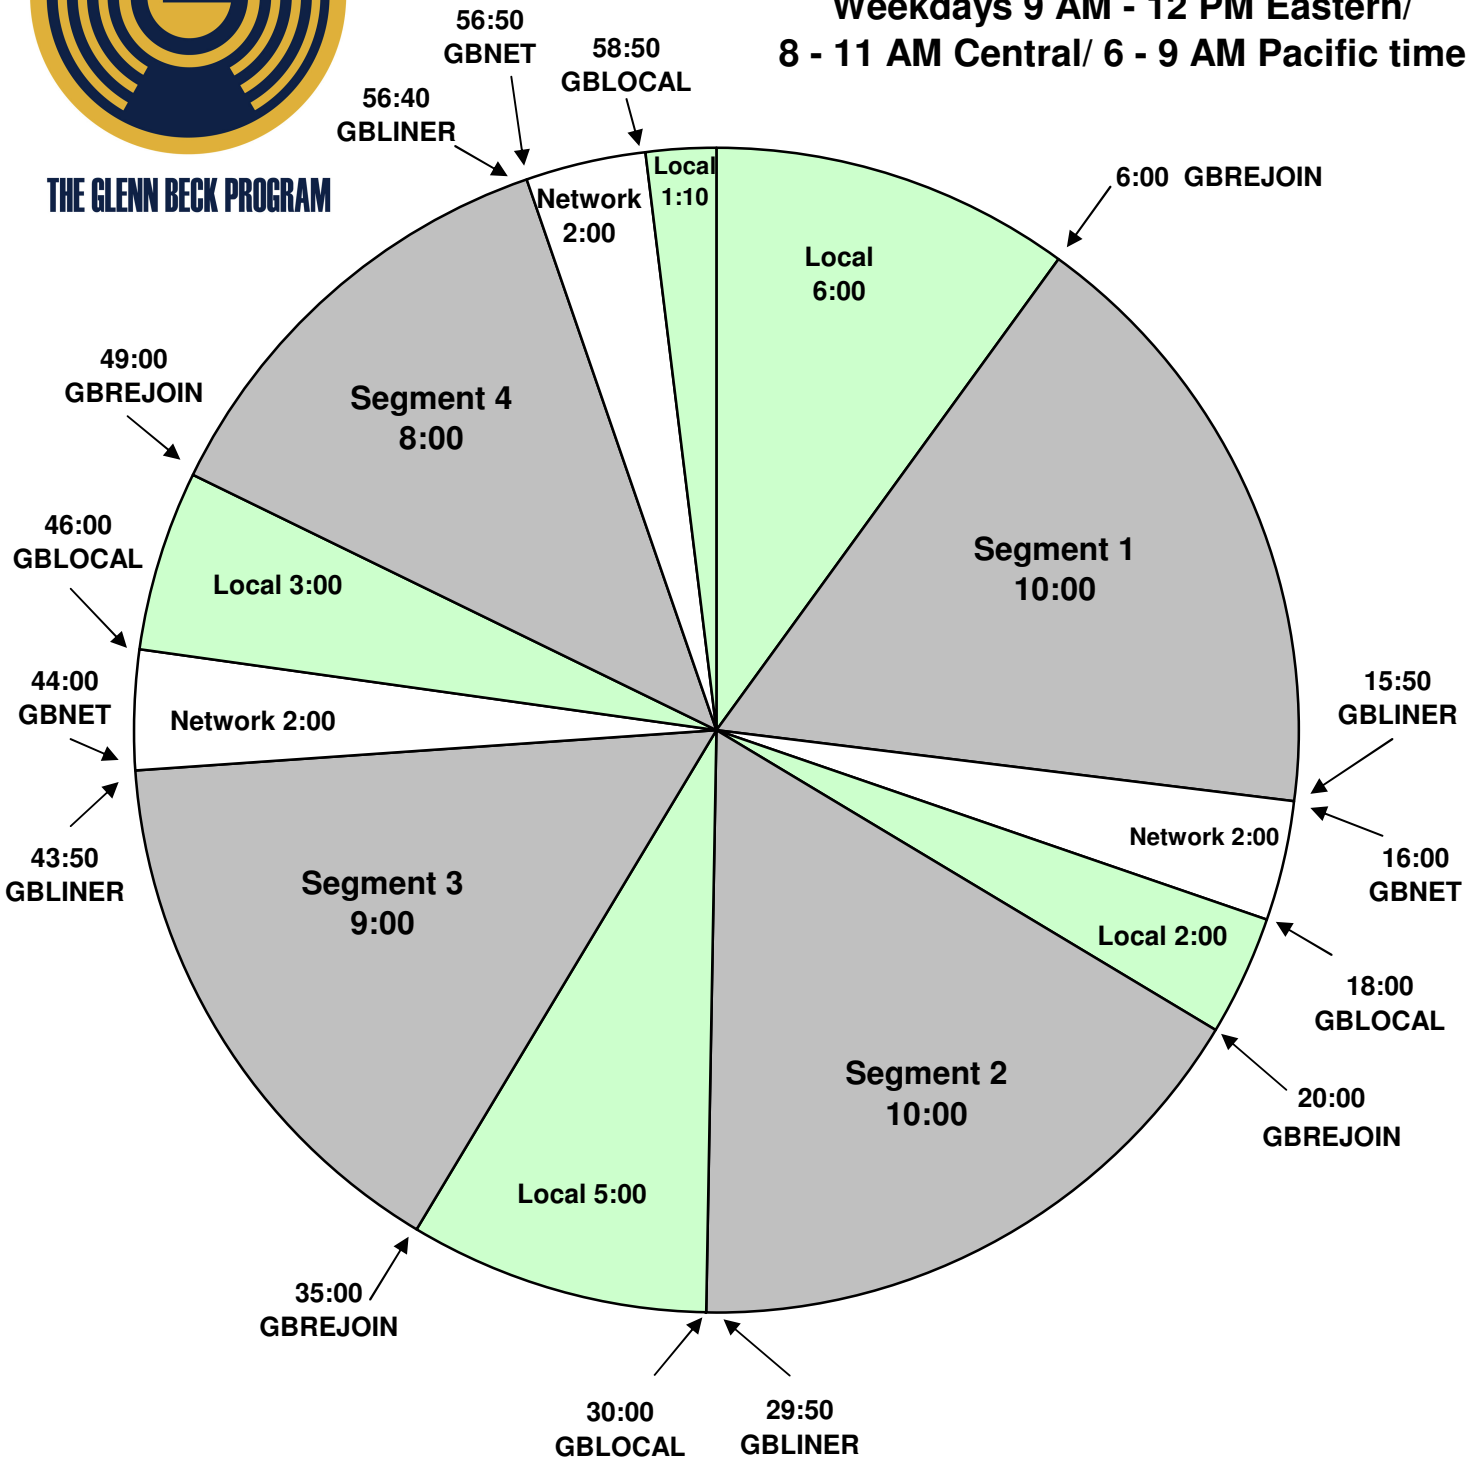

THE GLENN BECK PROGRAM

Guest Host & Best Of Clock

Effective December 14, 2009

Premiere XDS PRO4-P Satellite

Weekdays 9 AM - 12 PM Eastern/
8 - 11 AM Central/ 6 - 9 AM Pacific time

For Technical Assistance call:
Premiere Network Operations Center: 800-276-4431
Technical info: <http://engineering.premiereradio.com/>

Hard outs at 30:00 and 56:50. Other breaks float.
GBLINER fires :10-second liner before breaks.
GBLOCAL fires local breaks.
:10-second rejoin bumpers at 20:00 & 49:00.
:20-second rejoin bumper at 35:00.