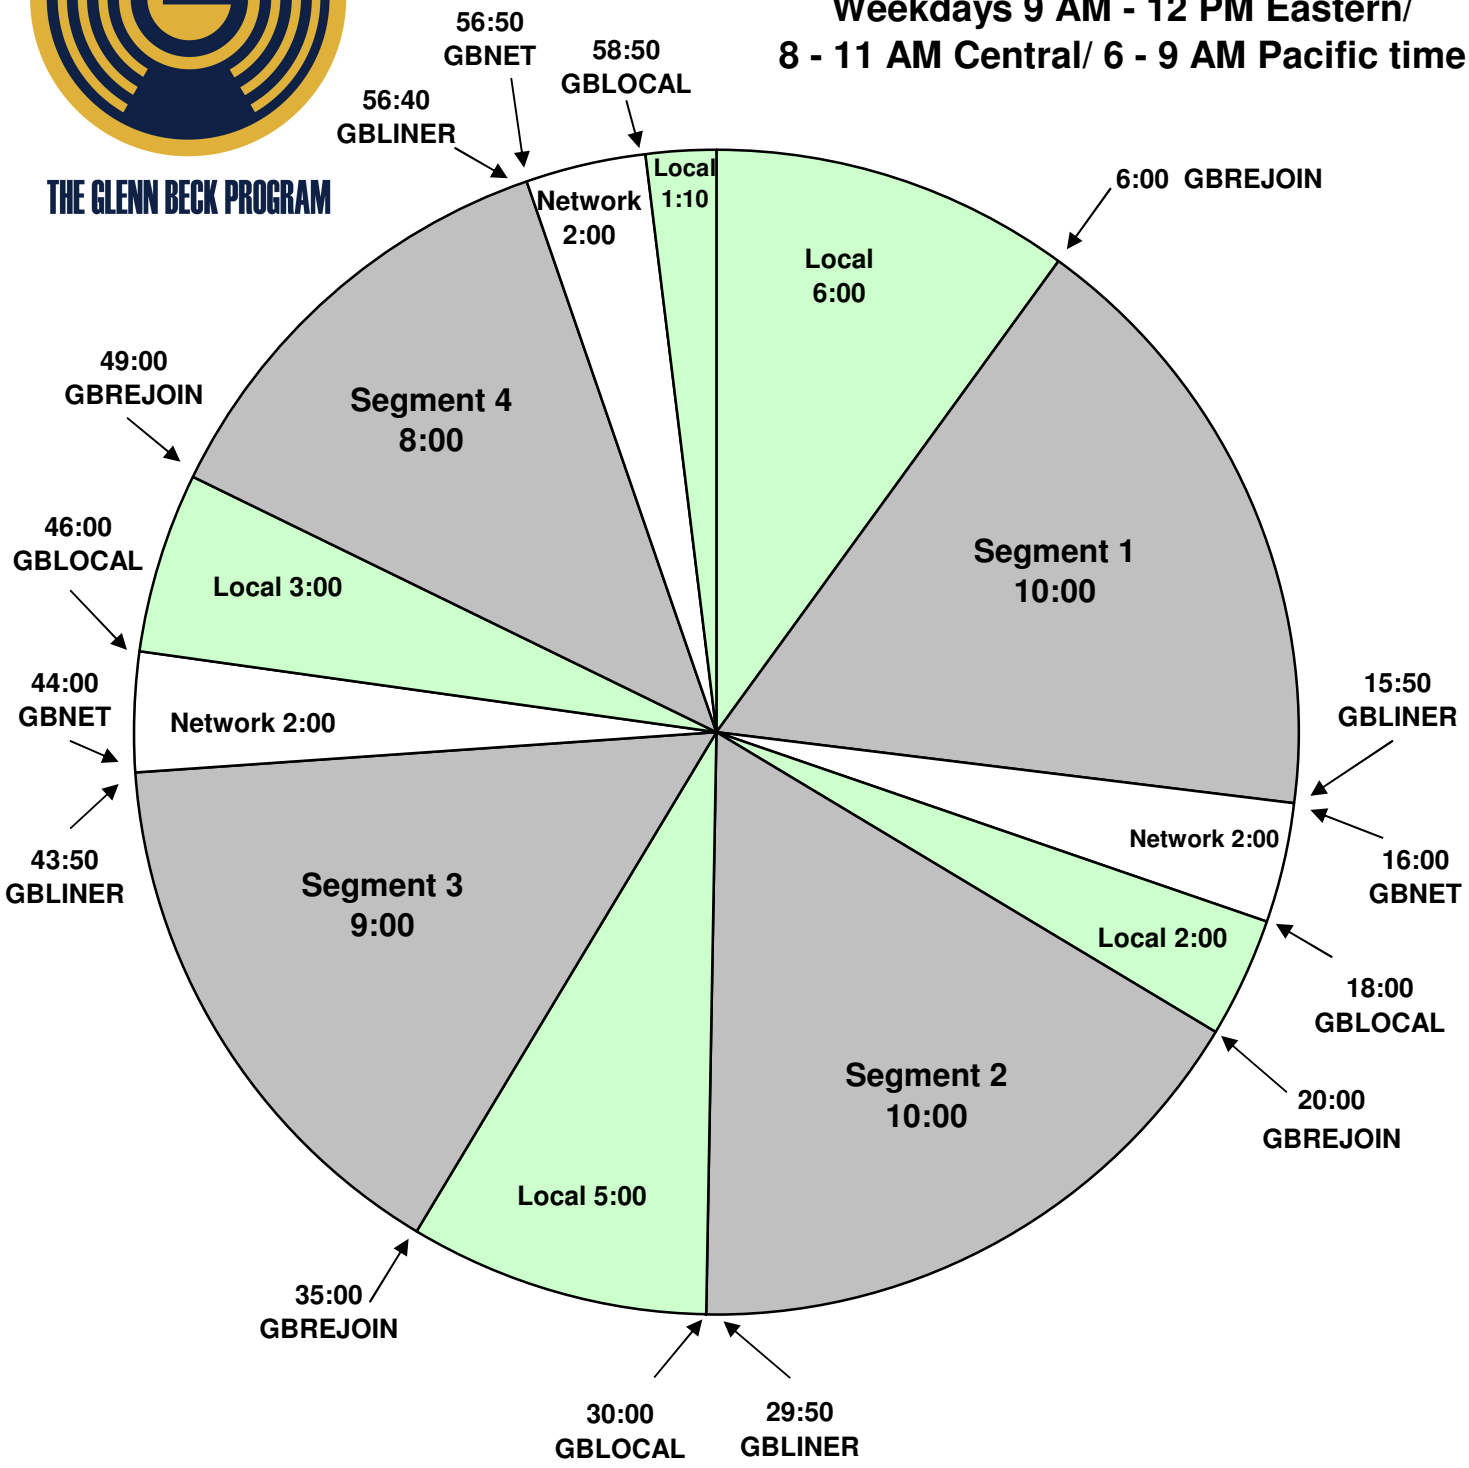

THE GLENN BECK PROGRAM

Guest Host & Best Of Clock

Effective October 12, 2011
 Premiere XDS PRO4-P Satellite
 Weekdays 9 AM - 12 PM Eastern/
 8 - 11 AM Central/ 6 - 9 AM Pacific time

For Technical Assistance Call
 Premiere Network Operations Center: (800) 276-4431
 Technical Info: <http://engineering.premiereradio.com>

premiere
 NETWORKS

Hard outs at 30:00 and 56:50. Other breaks float.
 GBLINER fires :10-second liner before breaks.
 GBLOCAL fires local breaks.
 :10-second rejoin bumpers at 20:00 & 49:00.
 :20-second rejoin bumper at 35:00.