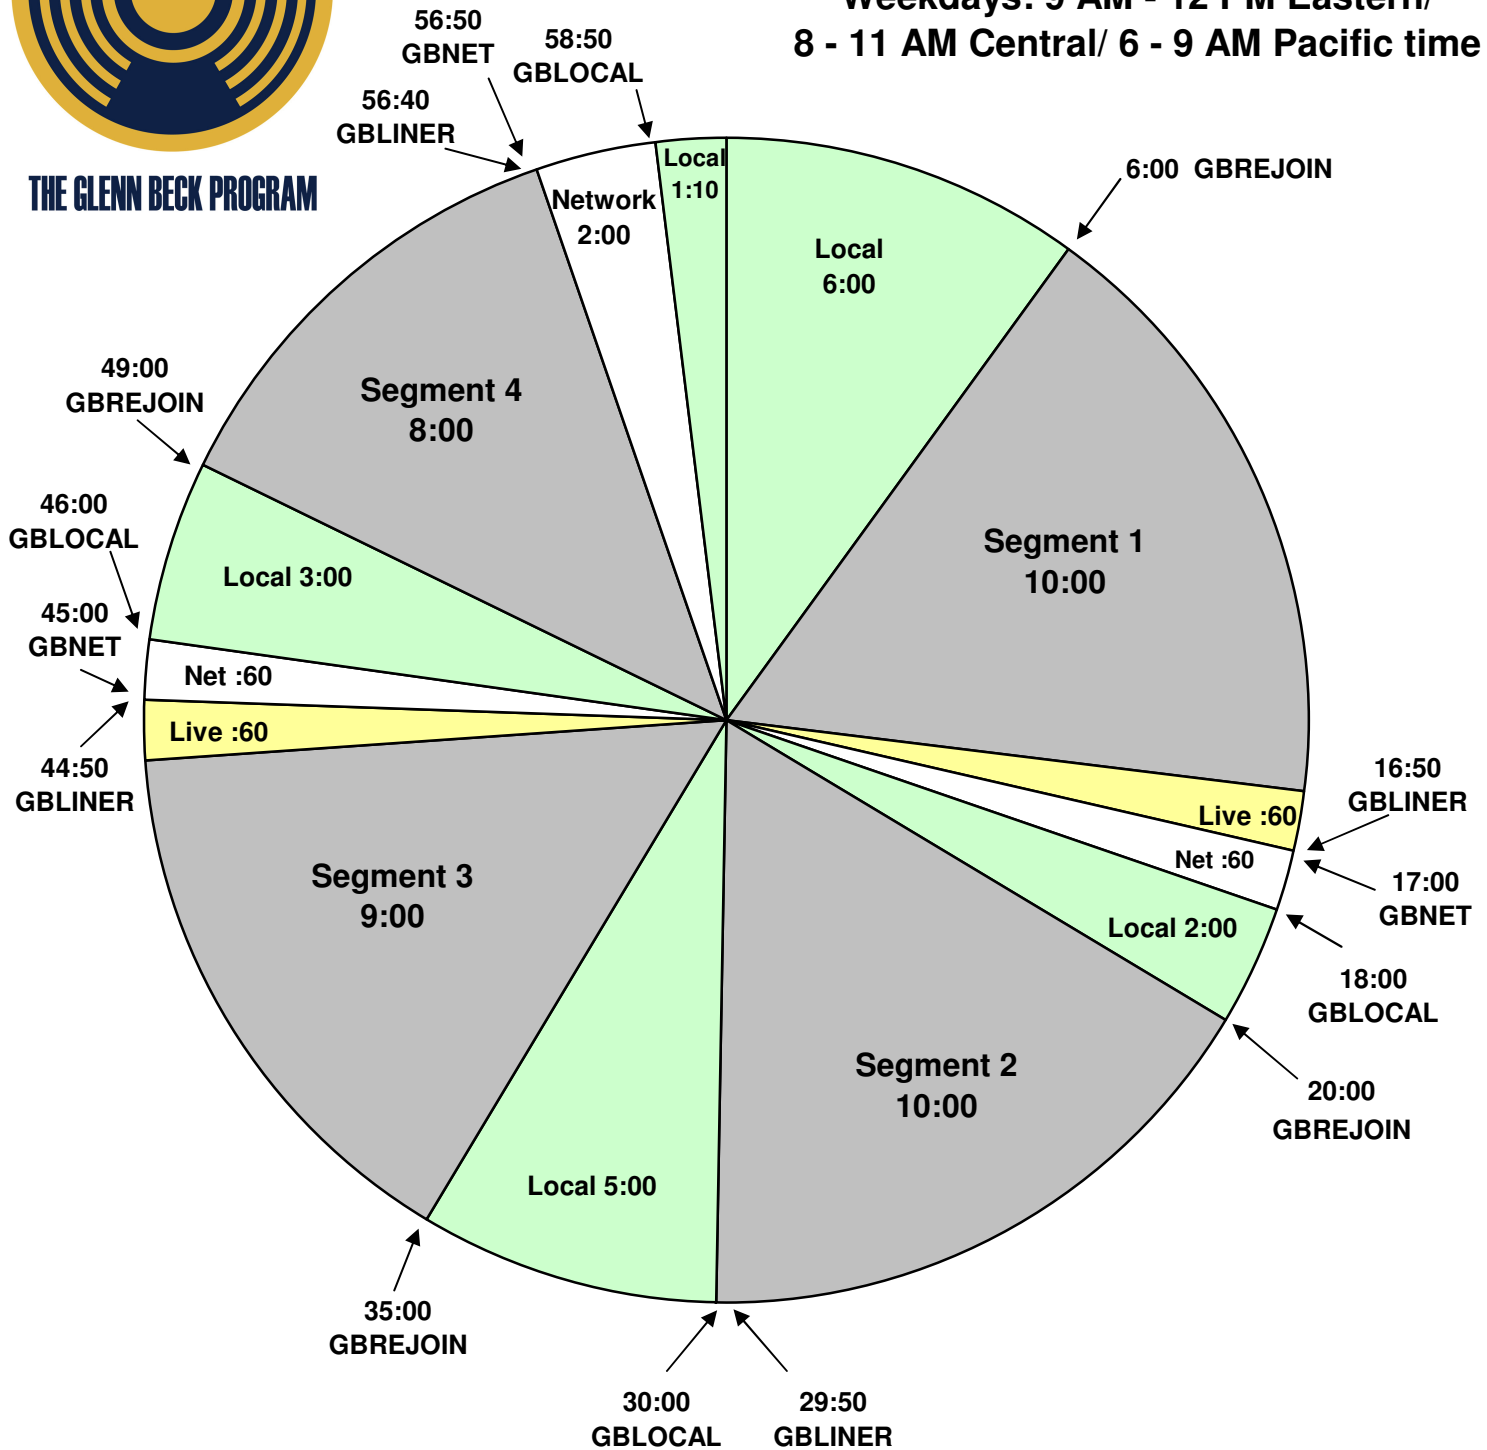

THE GLENN BECK PROGRAM

Glenn Beck Program Clock

Effective December 14, 2009

Premiere XDS PRO4-P Satellite

Weekdays: 9 AM - 12 PM Eastern/
8 - 11 AM Central/ 6 - 9 AM Pacific time

For Technical Assistance call:
Premiere Network Operations Center: 800-276-4431
Technical Info: <http://engineering.premiereradio.com/>

Hard outs at 30:00 and 56:50. Other breaks float.
GBLINER fires :10-second liner before breaks.
GBLOCAL fires local breaks.
:10-second rejoin bumpers at 20:00 & 49:00.
:20-second rejoin bumper at 35:00.