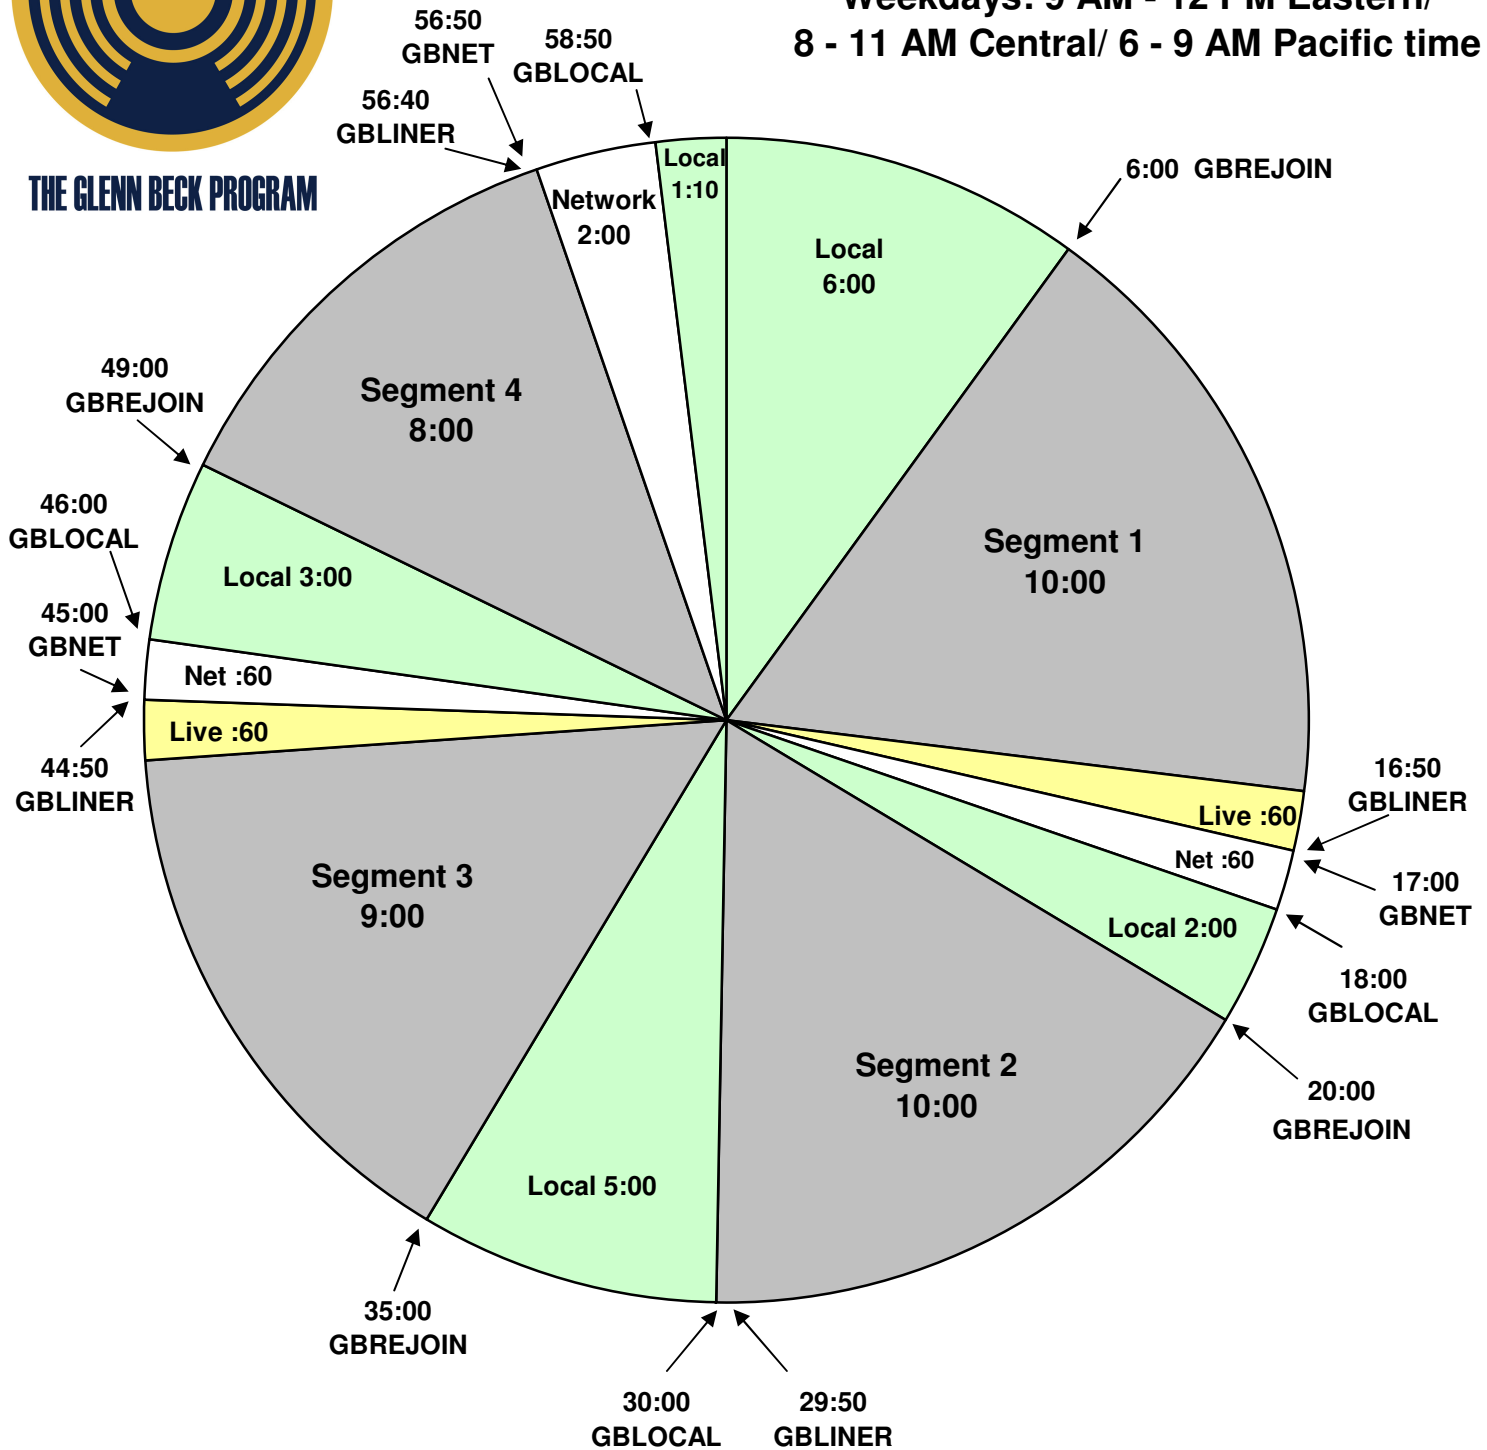

THE GLENN BECK PROGRAM

Glenn Beck Program Clock

Effective October 12, 2011

Premiere XDS PRO4-P Satellite

Weekdays: 9 AM - 12 PM Eastern/
8 - 11 AM Central/ 6 - 9 AM Pacific time

For Technical Assistance call:
Premiere Network Operations Center: 800-276-4431
Technical Info: <http://engineering.premiereradio.com/>

Hard outs at 30:00 and 56:50. Other breaks float.
GBLINER fires :10-second liner before breaks.
GBLOCAL fires local breaks.
:10-second rejoin bumpers at 20:00 & 49:00.
:20-second rejoin bumper at 35:00.