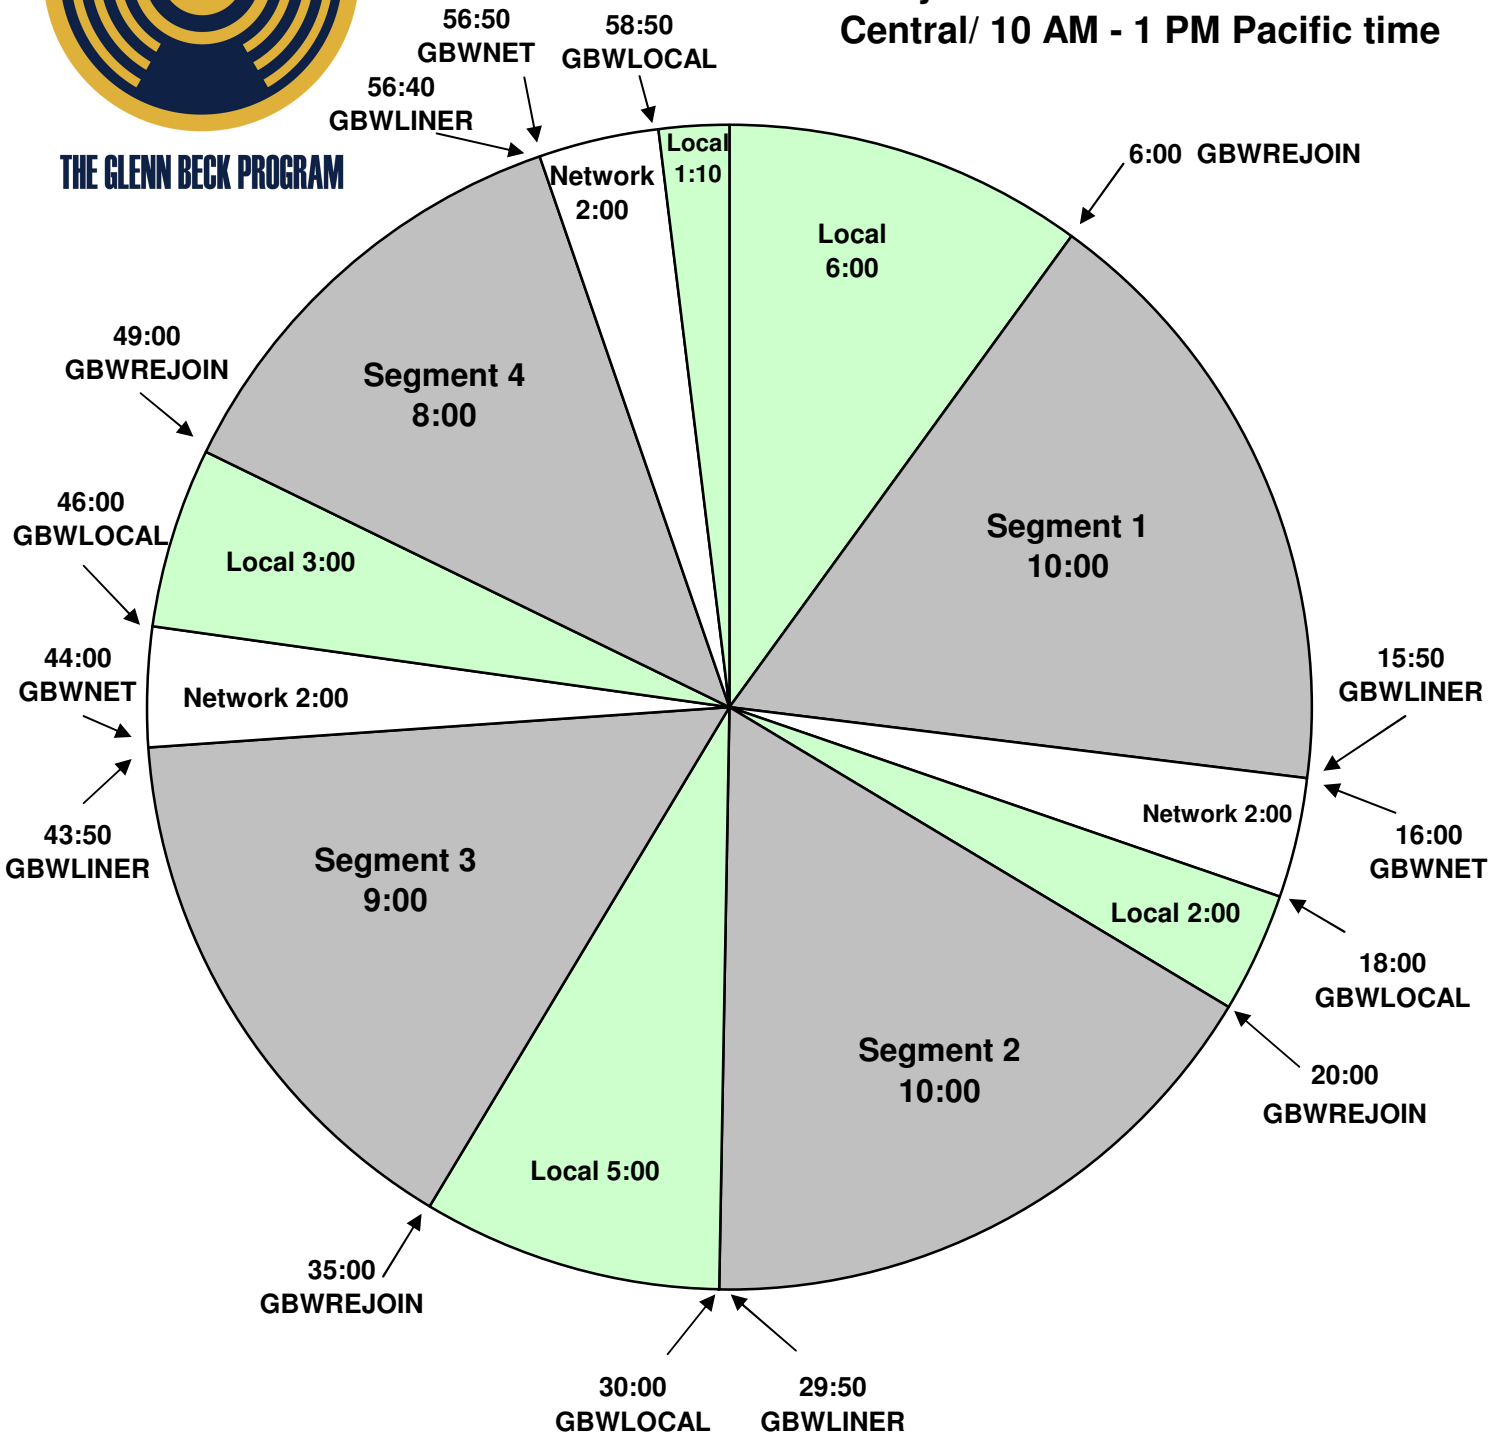

THE GLENN BECK PROGRAM

Glenn Beck Weekend Clock

Effective December 18, 2009

Premiere XDS PRO4-P Satellite

Fridays: 1 - 4 PM Eastern/ 12 - 3 PM

Central/ 10 AM - 1 PM Pacific time

For Technical Assistance call:
 Premiere Network Operations Center: 800-276-4431
 Technical info: <http://engineering.premiereradio.com/>

Hard outs at 30:00 and 56:50. Other breaks float.
 GBWLINER fires :10-second liner before breaks.
 GBWLOCAL fires local breaks.
 :10-second rejoin bumpers at 20:00 & 49:00.
 :20-second rejoin bumper at 35:00.