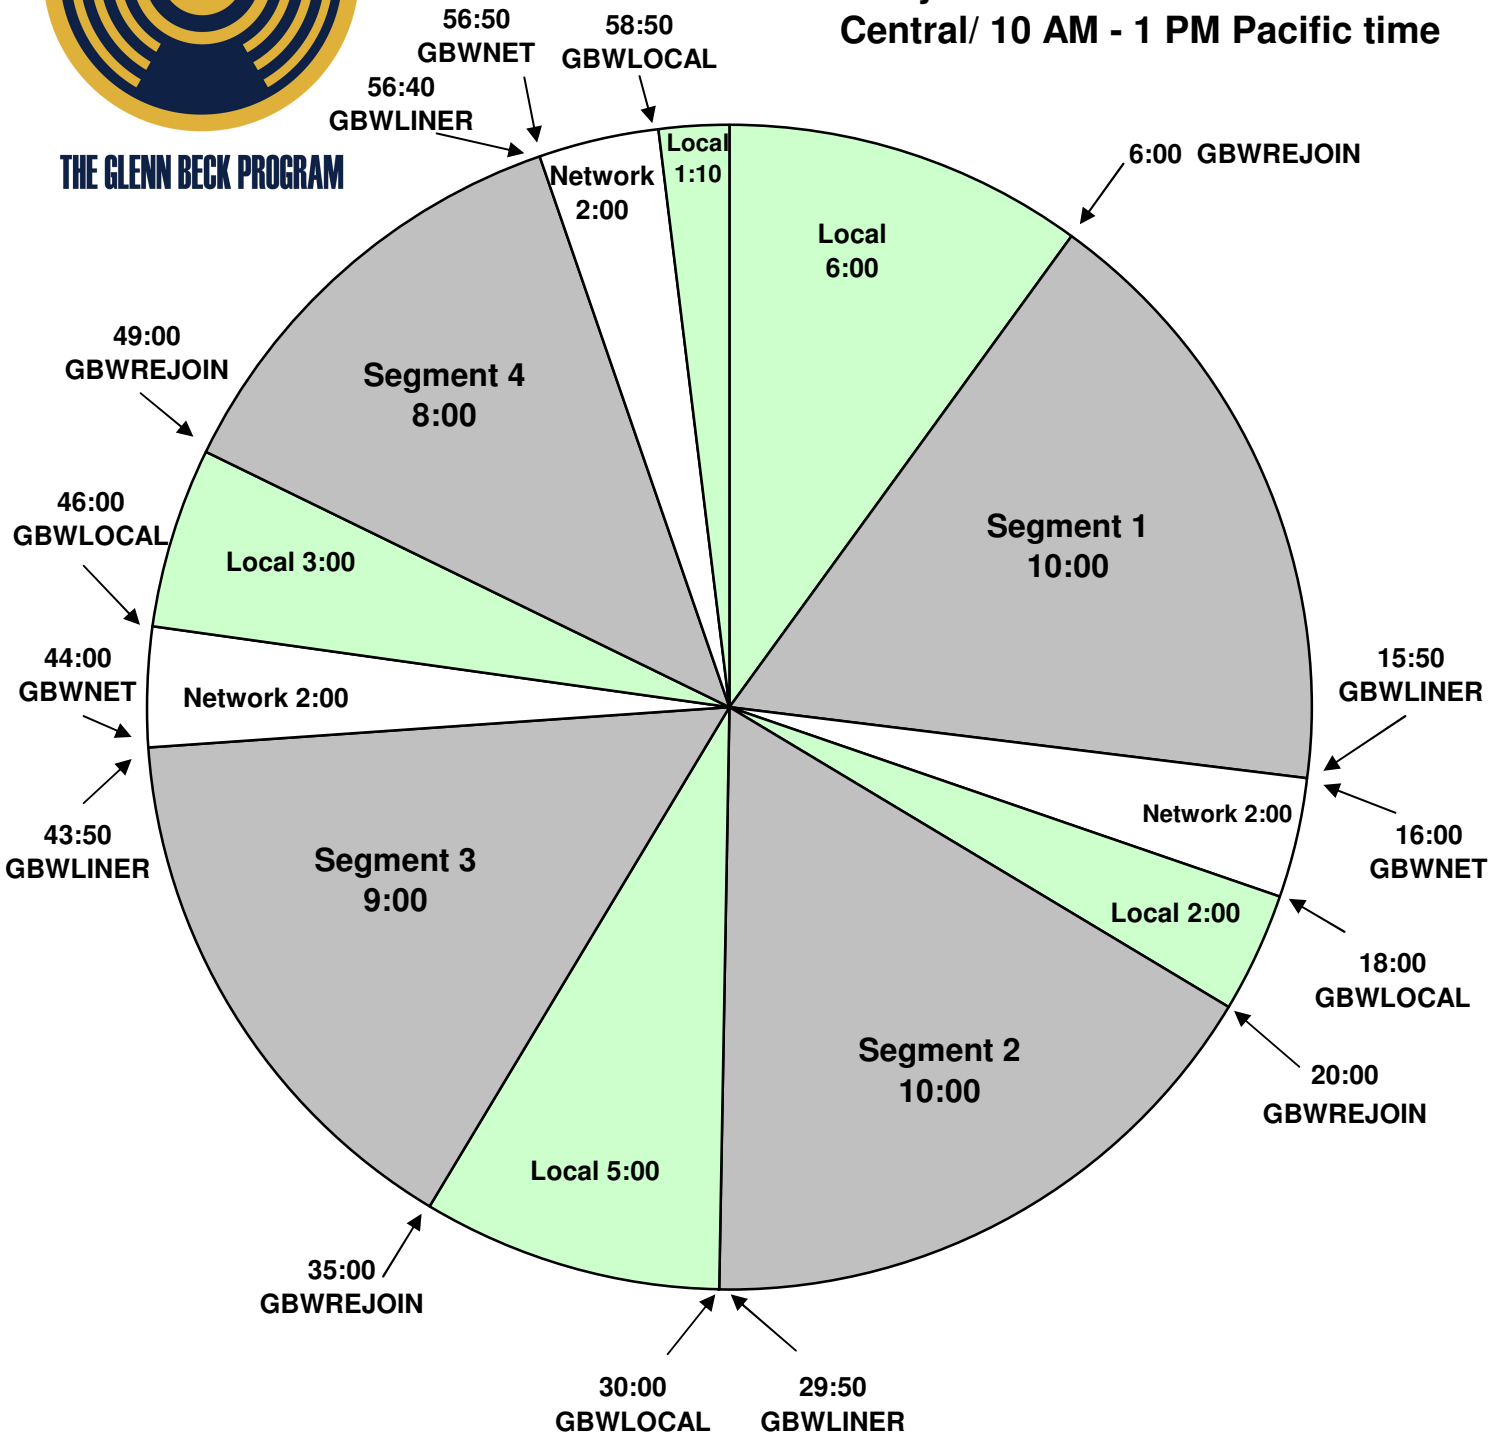

THE GLENN BECK PROGRAM

Glenn Beck Weekend Clock

Effective October 12, 2011

Premiere XDS PRO4-P Satellite

Fridays: 1 - 4 PM Eastern/ 12 - 3 PM

Central/ 10 AM - 1 PM Pacific time

For Technical Assistance call:
Premiere Network Operations Center: 800-276-4431
Technical info: <http://engineering.premiereradio.com/>

Hard outs at 30:00 and 56:50. Other breaks float.
GBWLINER fires :10-second liner before breaks.
GBWLOCAL fires local breaks.
:10-second rejoin bumpers at 20:00 & 49:00.
:20-second rejoin bumper at 35:00.