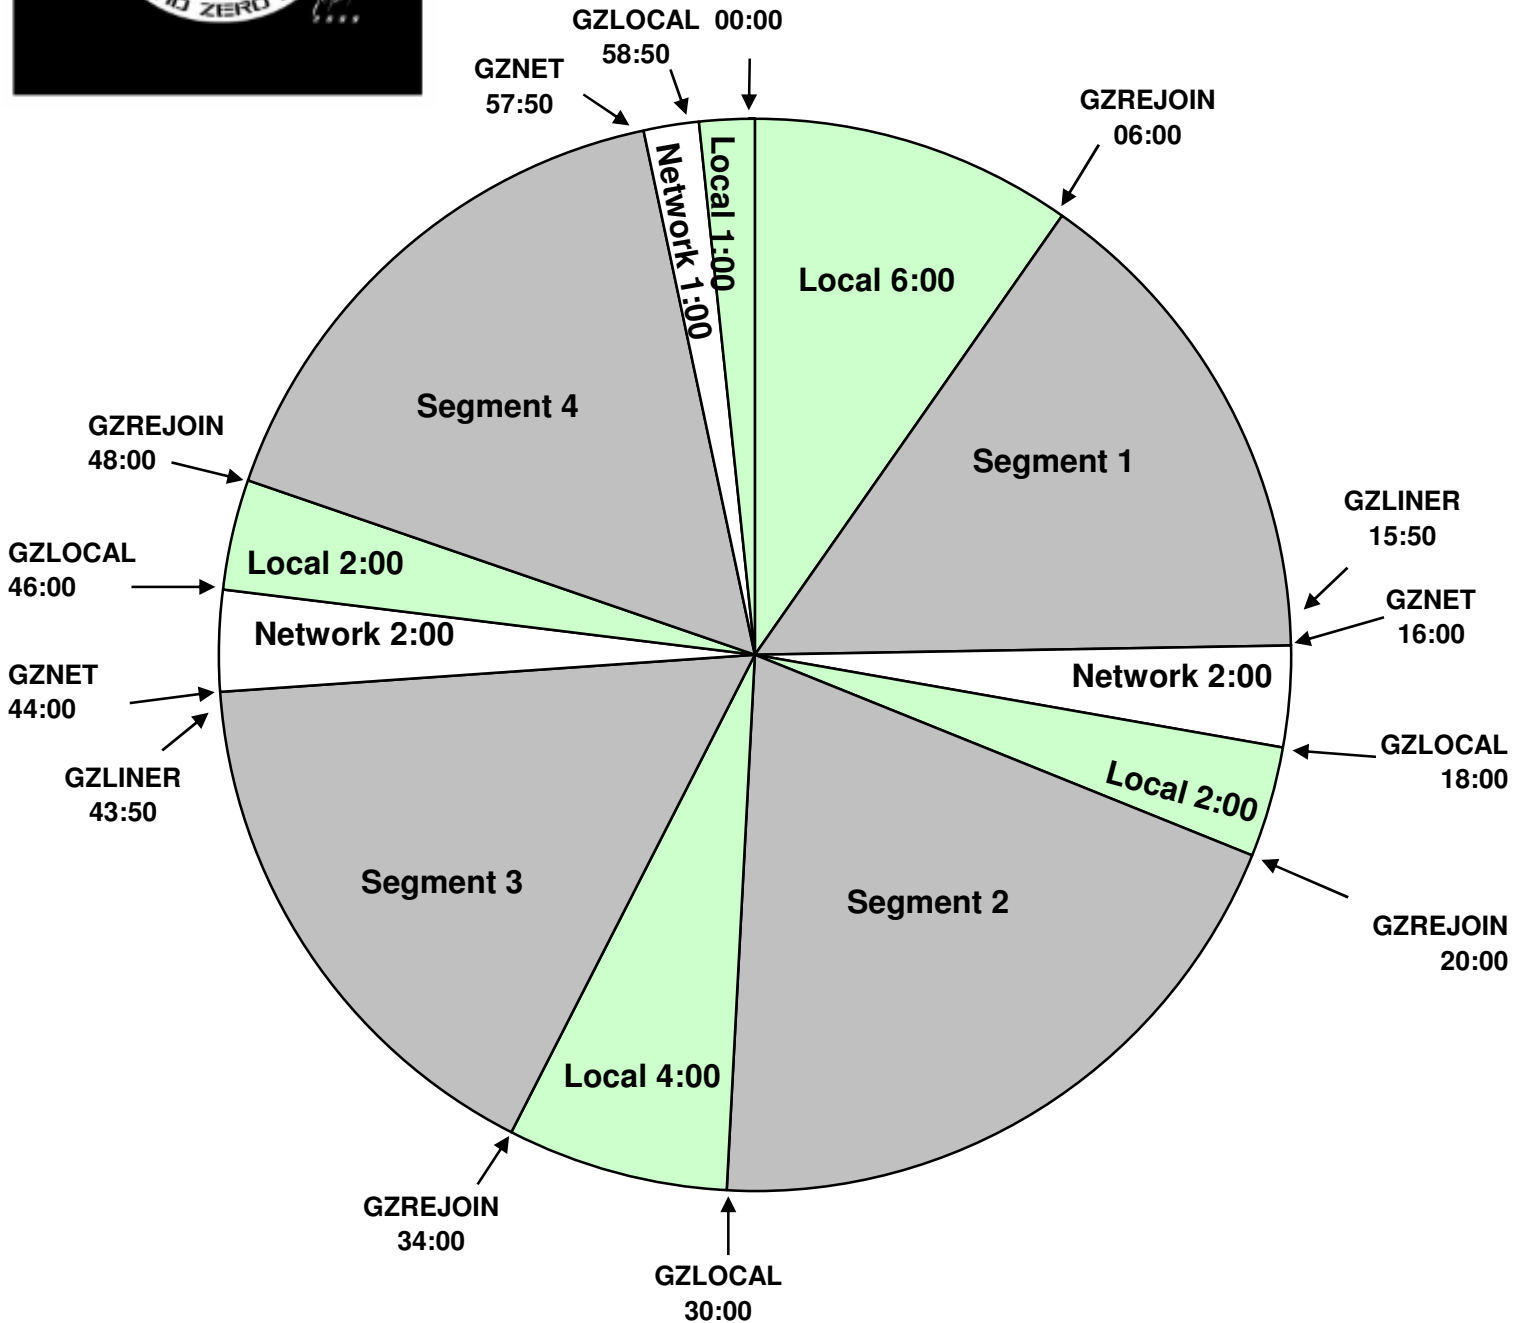

Program Clock
Effective January 18, 2013
Premiere XDS PRO4-P Satellite
Monday - Friday
7:00pm - 10:00pm Pacific
10:00pm - 1:00am Eastern

For Technical Assistance Call
 Premiere Network Operations Center: (800) 276-4431
 Technical Info: <http://engineering.premiereradio.com>

premiere
 NETWORKS

Hard outs at 30:00 and 57:50. Other breaks float.
REJOIN: Local streaming start.
LINER: fires local :10 second liner.
LOCAL: fires local break.
NET: local streaming stop.