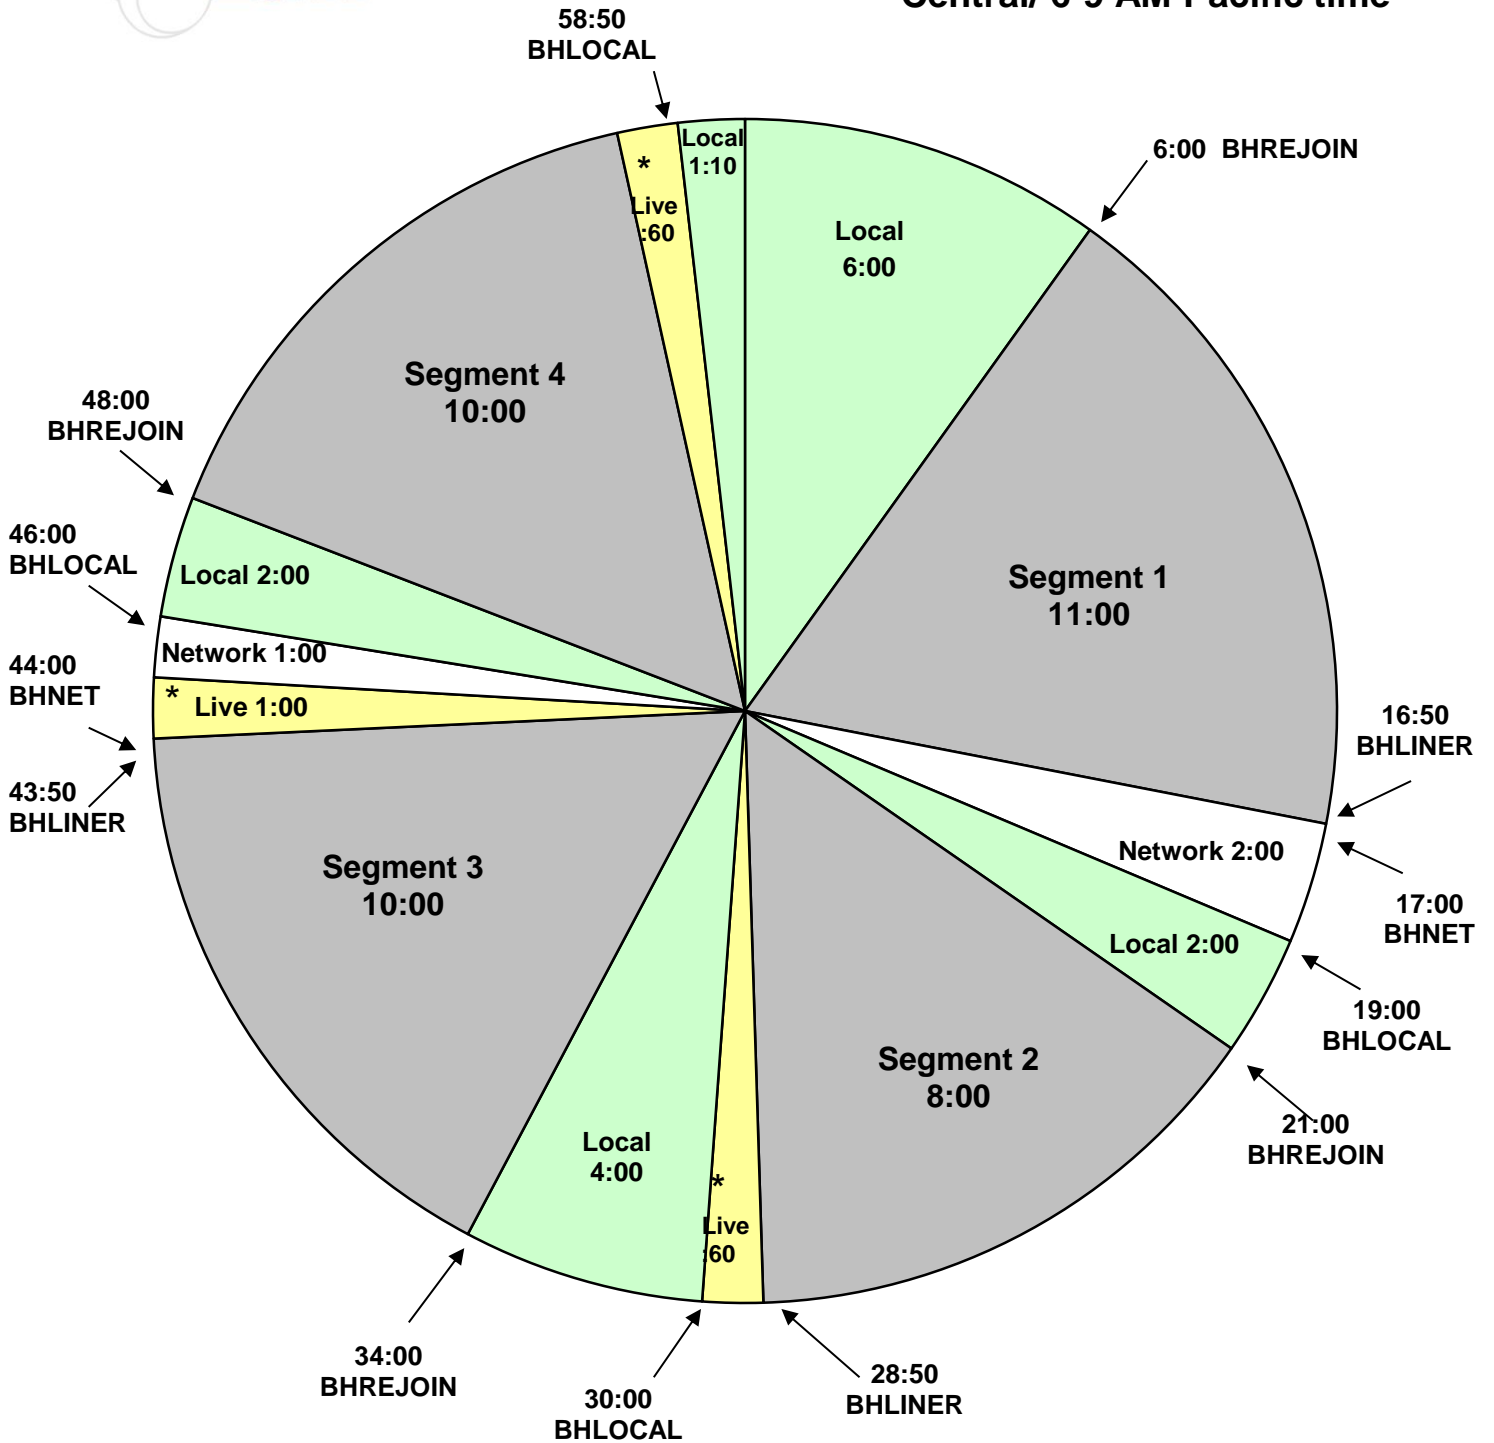

PROGRAM CLOCK
 Effective October 27th, 2014
 Premiere XDS PRO4-P Satellite
 Saturdays: 9A-12P Eastern/ 8-11 AM
 Central/ 6-9 AM Pacific time

*Optional live read/network recorded spot.

For Technical Assistance Call
 Premiere Network Operations Center: (800) 276-4431
 Technical Info: <http://engineering.premiereradio.com>

Hard outs at 30:00 and 58:50. Other breaks float.
 BHREJOIN: local streaming start.
 BHLINER: fires local :08-second liner.
 BHLOCAL: fires local break.
 BHNET: local streaming stop.
 Local Avails not filled.

premiere
 NETWORKS