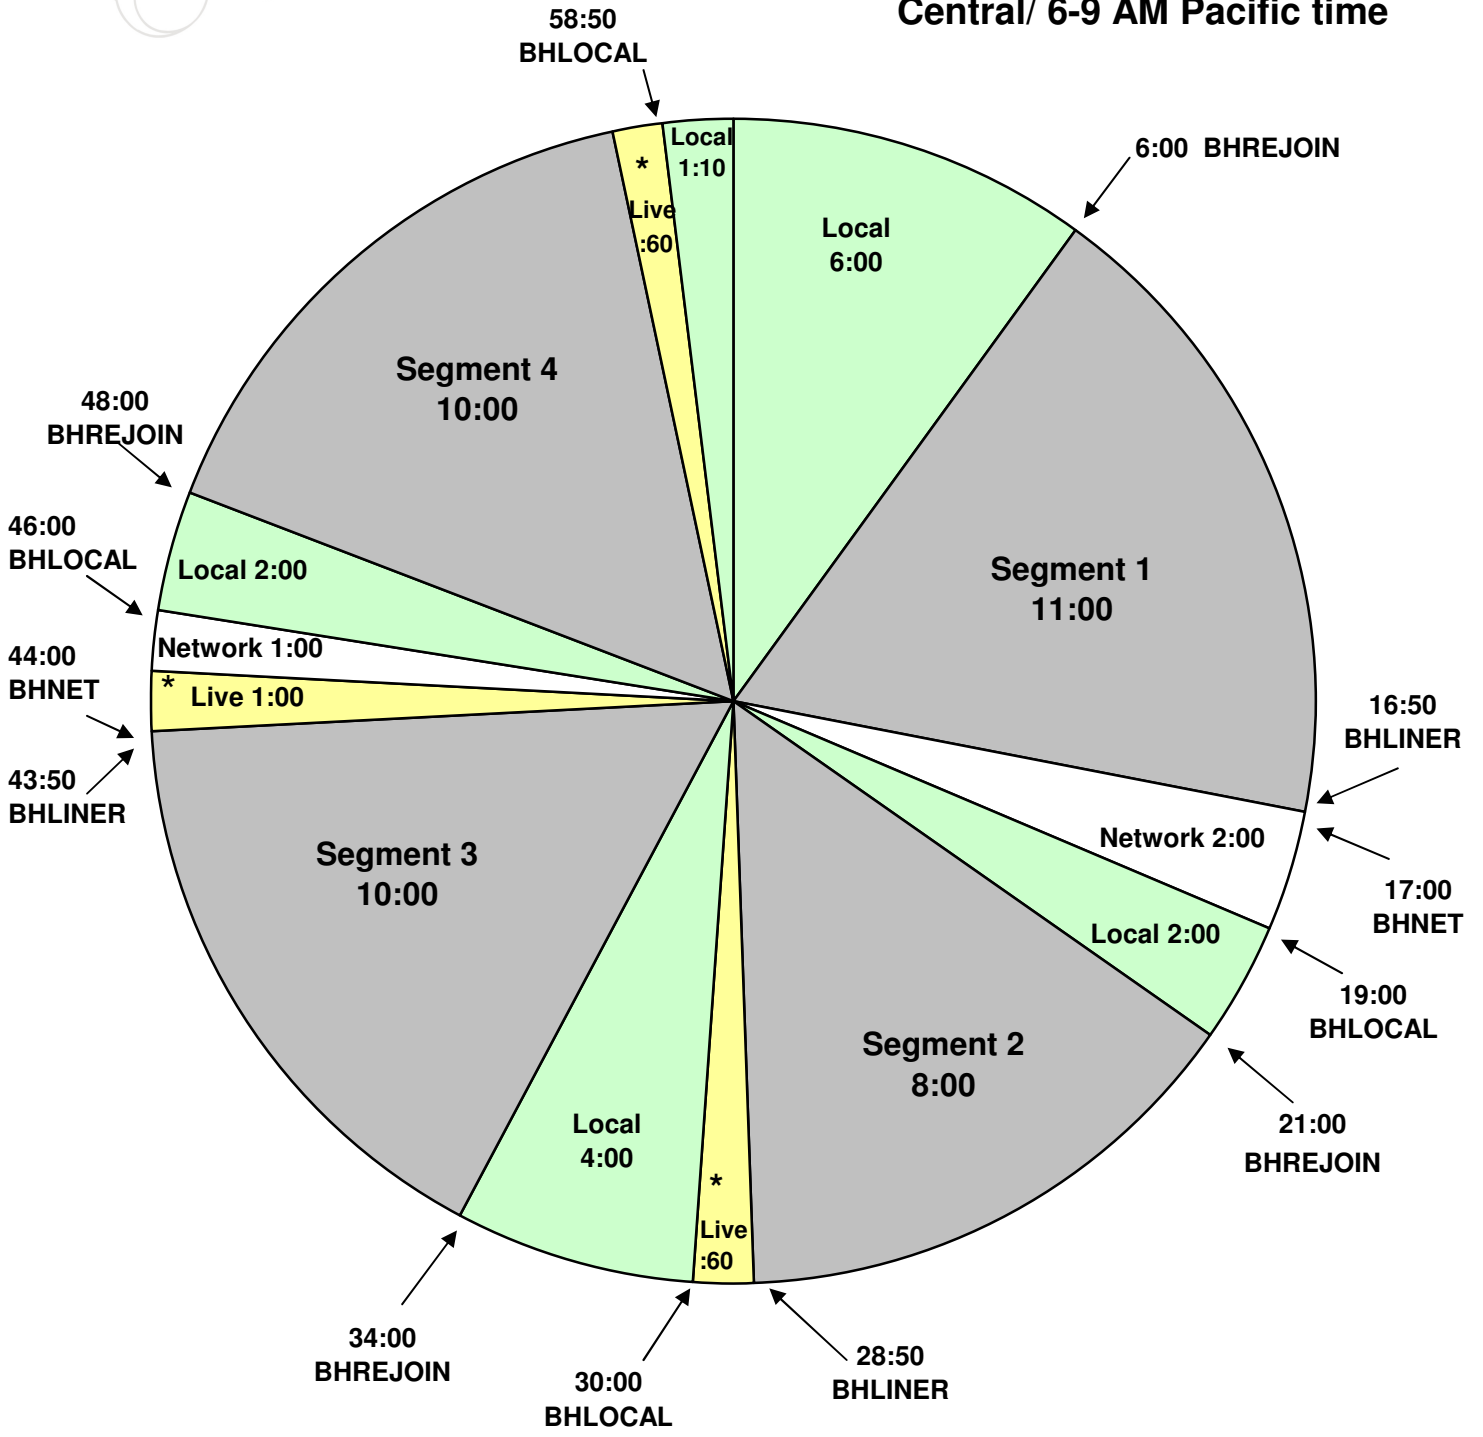

PROGRAM CLOCK
 Effective October 27th, 2014
 Premiere XDS PRO4-P Satellite
 Saturdays: 9A-12P Eastern/ 8-11 AM
 Central/ 6-9 AM Pacific time

*Optional live read/network recorded spot.

For Technical Assistance Call
 Premiere Network Operations Center: (800) 276-4431
 Technical Info: <http://engineering.premiereradio.com>

Hard outs at 30:00 and 58:50. Other breaks float.
 BHREJOIN: local streaming start.
 BHLINER: fires local :08-second liner.
 BHLOCAL: fires local break.
 BHNET: local streaming stop.