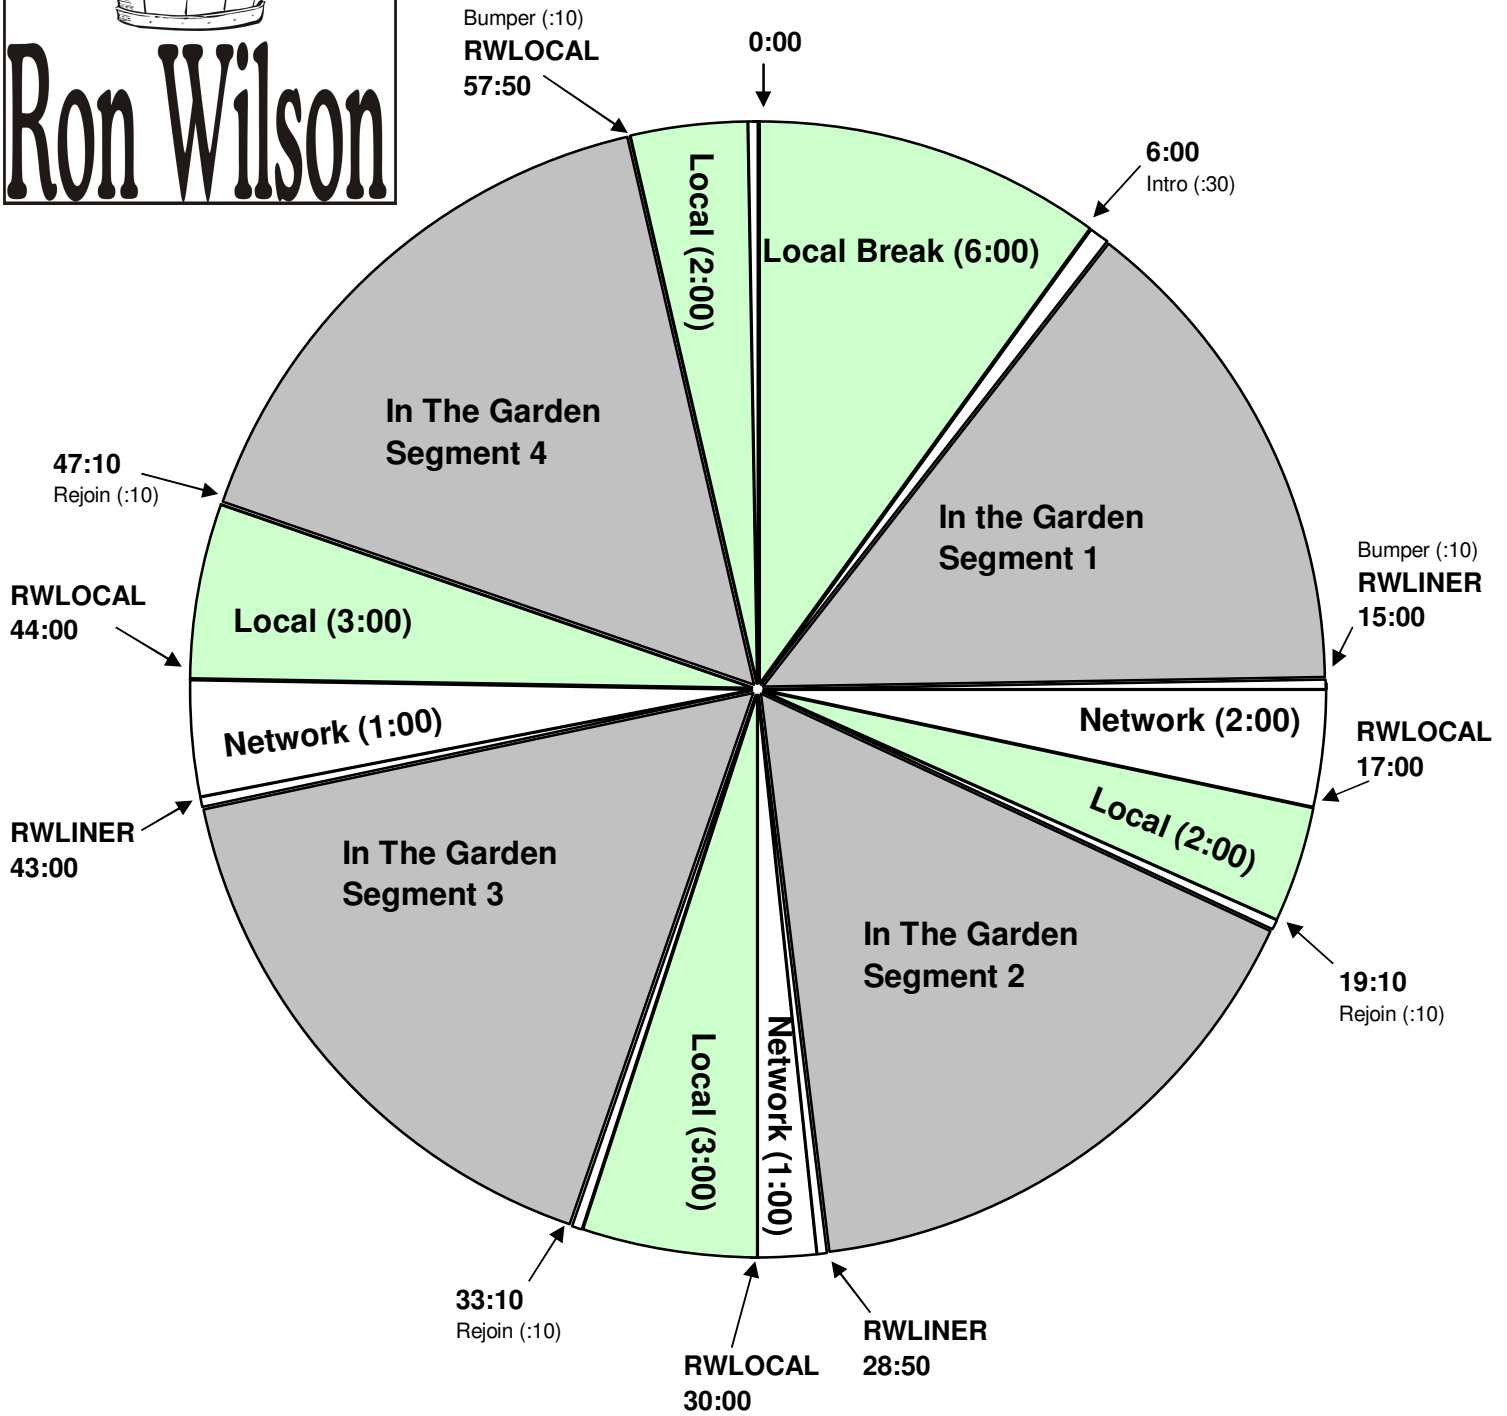

**PROGRAM CLOCK**  
 Effective January 19, 2009  
 Premiere XDS PRO4-P Satellite  
 Saturdays 6 AM to 9 PM Eastern  
 3 AM to 6AM Pacific time

For Technical Assistance Call  
 Premiere Network Operations Center: 800-276-4431  
 Technical Info: <http://engineering.premiereradio.com>

RWLOCAL fires local breaks  
 Hard breaks at 28:50 & 57:50 - All other breaks float  
 RWLINER fires liner before network breaks  
 :04 sec. music bed for Station Liner before network breaks.