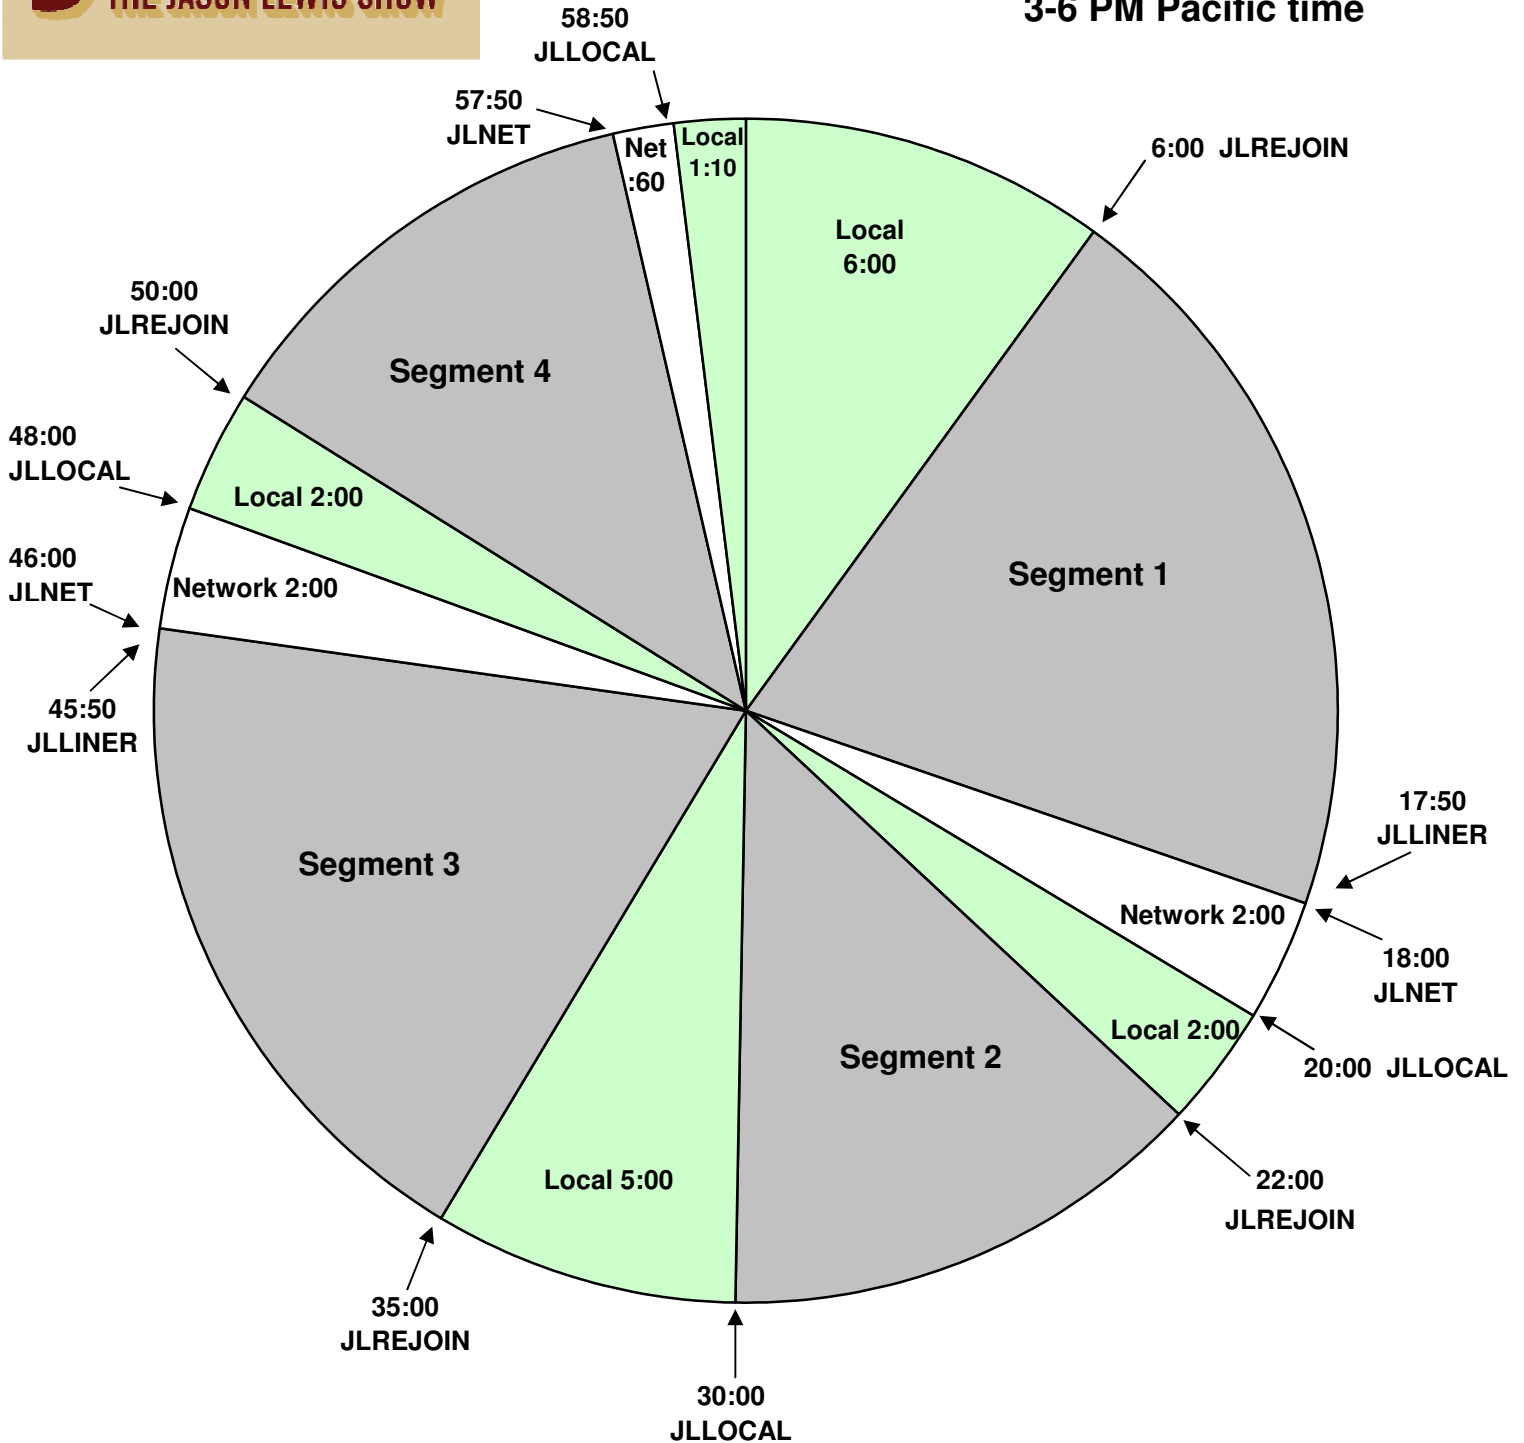

PROGRAM CLOCK
Effective February 9, 2009
Premiere XDS PRO4-P Satellite
**6-9 PM Eastern/ 5-8 PM Central/
 3-6 PM Pacific time**

For Technical Assistance call:
 Premiere Network Operations Center: 800-276-4431
 Technical Info: www.premiereradio.com/engineering

Hard outs at 30:00 and 58:50. Other breaks float.
 JLREJOIN: local streaming start.
 JLLINER: fires local :08-second liner.
 JLLOCAL: fires local break.
 JLNET: local streaming stop.
 Pre-show promo / tease:
 5:58:50 pm Eastern/2:58:50 am Pacific: JLREJOIN.
 5:59:40 pm Eastern/2:59:40 pm Pacific: JLLOCAL.