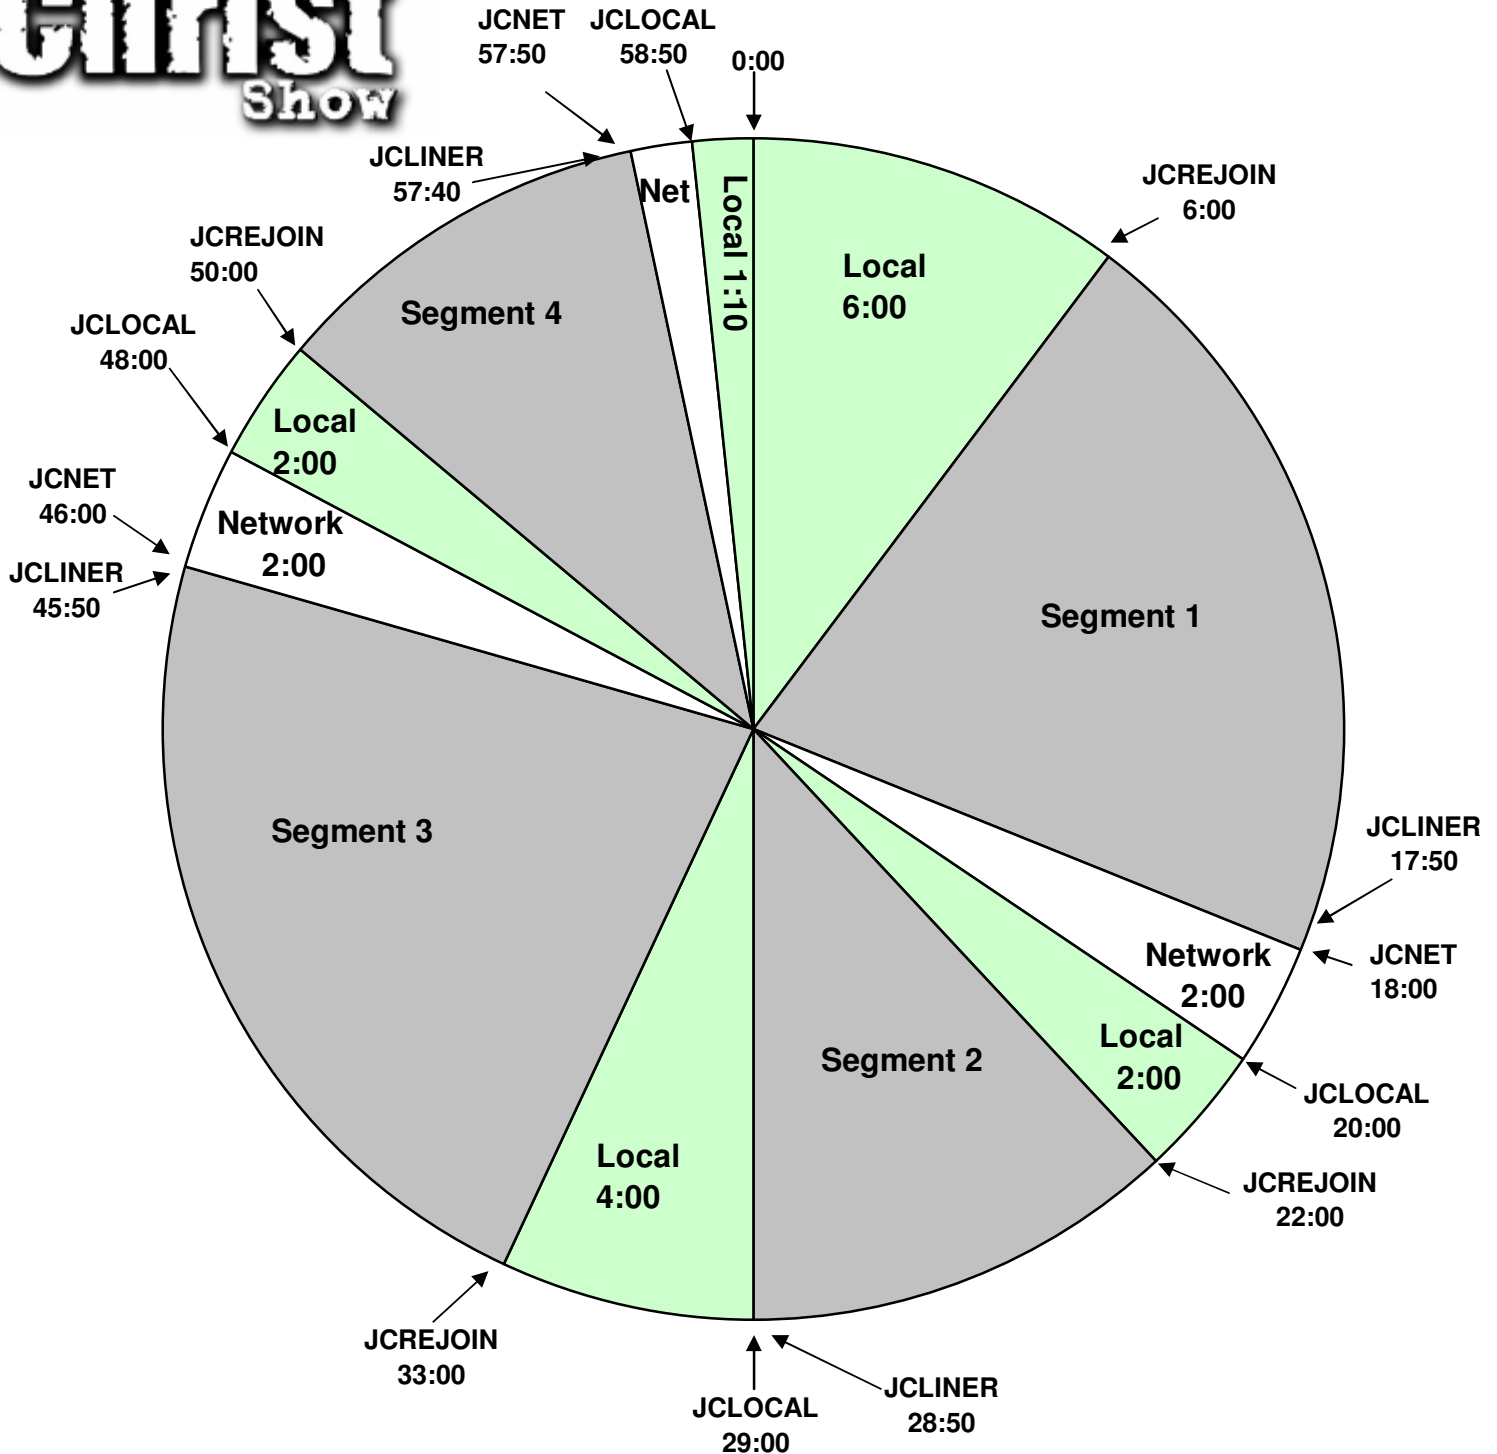

# The Jesus Christ Show

**PROGRAM CLOCK**  
 Effective January 19, 2009  
 Premiere XDS PRO4-P Satellite  
 Sundays 9AM - 12PM Eastern  
 6am - 9am Pacific

For Technical Assistance call:  
 Premiere Network Operations: 800-276-4431  
 Technical Info: <http://engineering.premiereradio.com>

Fixed breaks at 28:50 and 57:40  
 All other breaks float  
 JCLINER fires the liner :10-seconds before breaks  
 JCLOCAL fires the local breaks  
 :10-second rejoin bumpers at 22:00 and 50:00  
 :20-second bumpers at 6:00 and 33:00