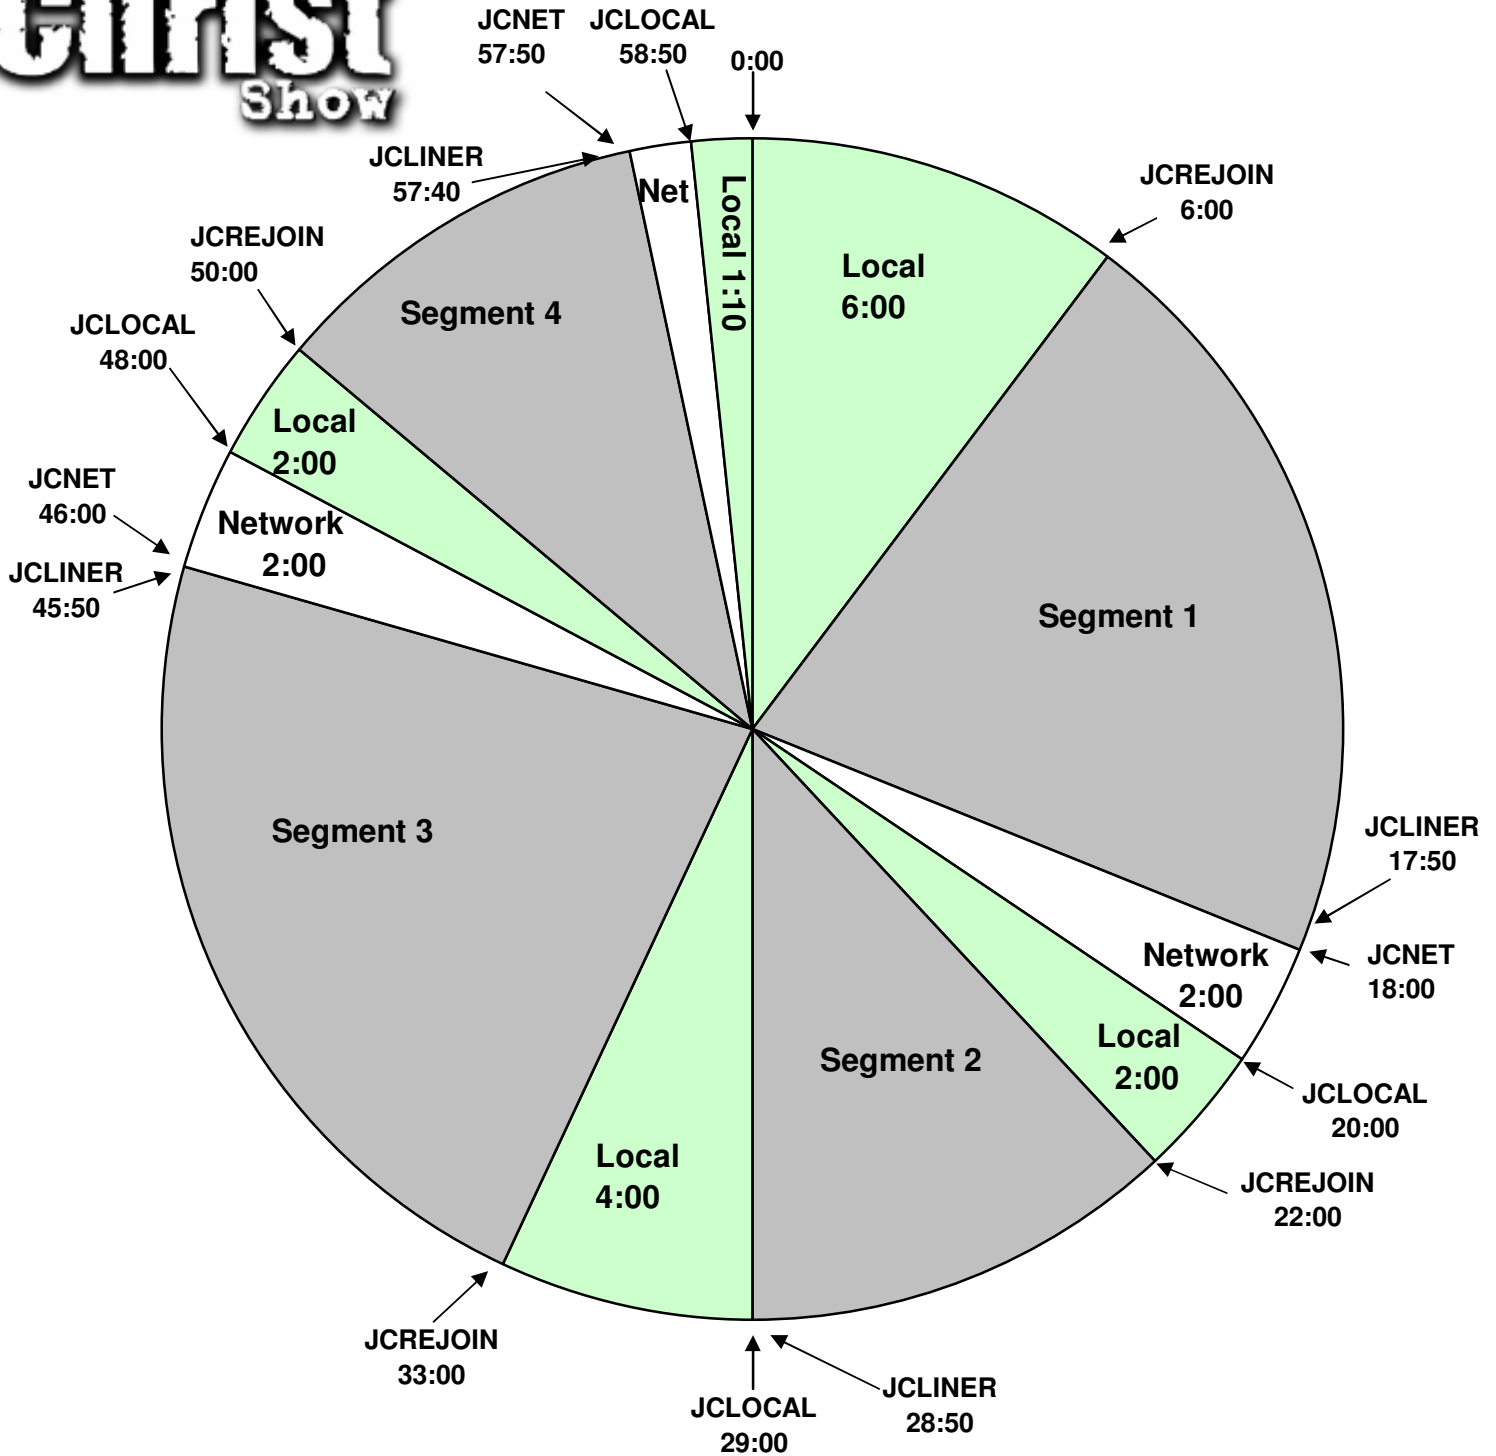

The Jesus Christ Show

PROGRAM CLOCK
 Effective October 12, 2011
 Premiere XDS PRO4-P Satellite
 Sundays 9AM - 12PM Eastern
 6am - 9am Pacific

For Technical Assistance call:
 Premiere Network Operations: 800-276-4431
 Technical Info: <http://engineering.premiereradio.com>

Fixed breaks at 28:50 and 57:40
 All other breaks float
 JCLINER fires the liner :10-seconds before breaks
 JCLOCAL fires the local breaks
 :10-second rejoin bumpers at 22:00 and 50:00
 :20-second bumpers at 6:00 and 33:00