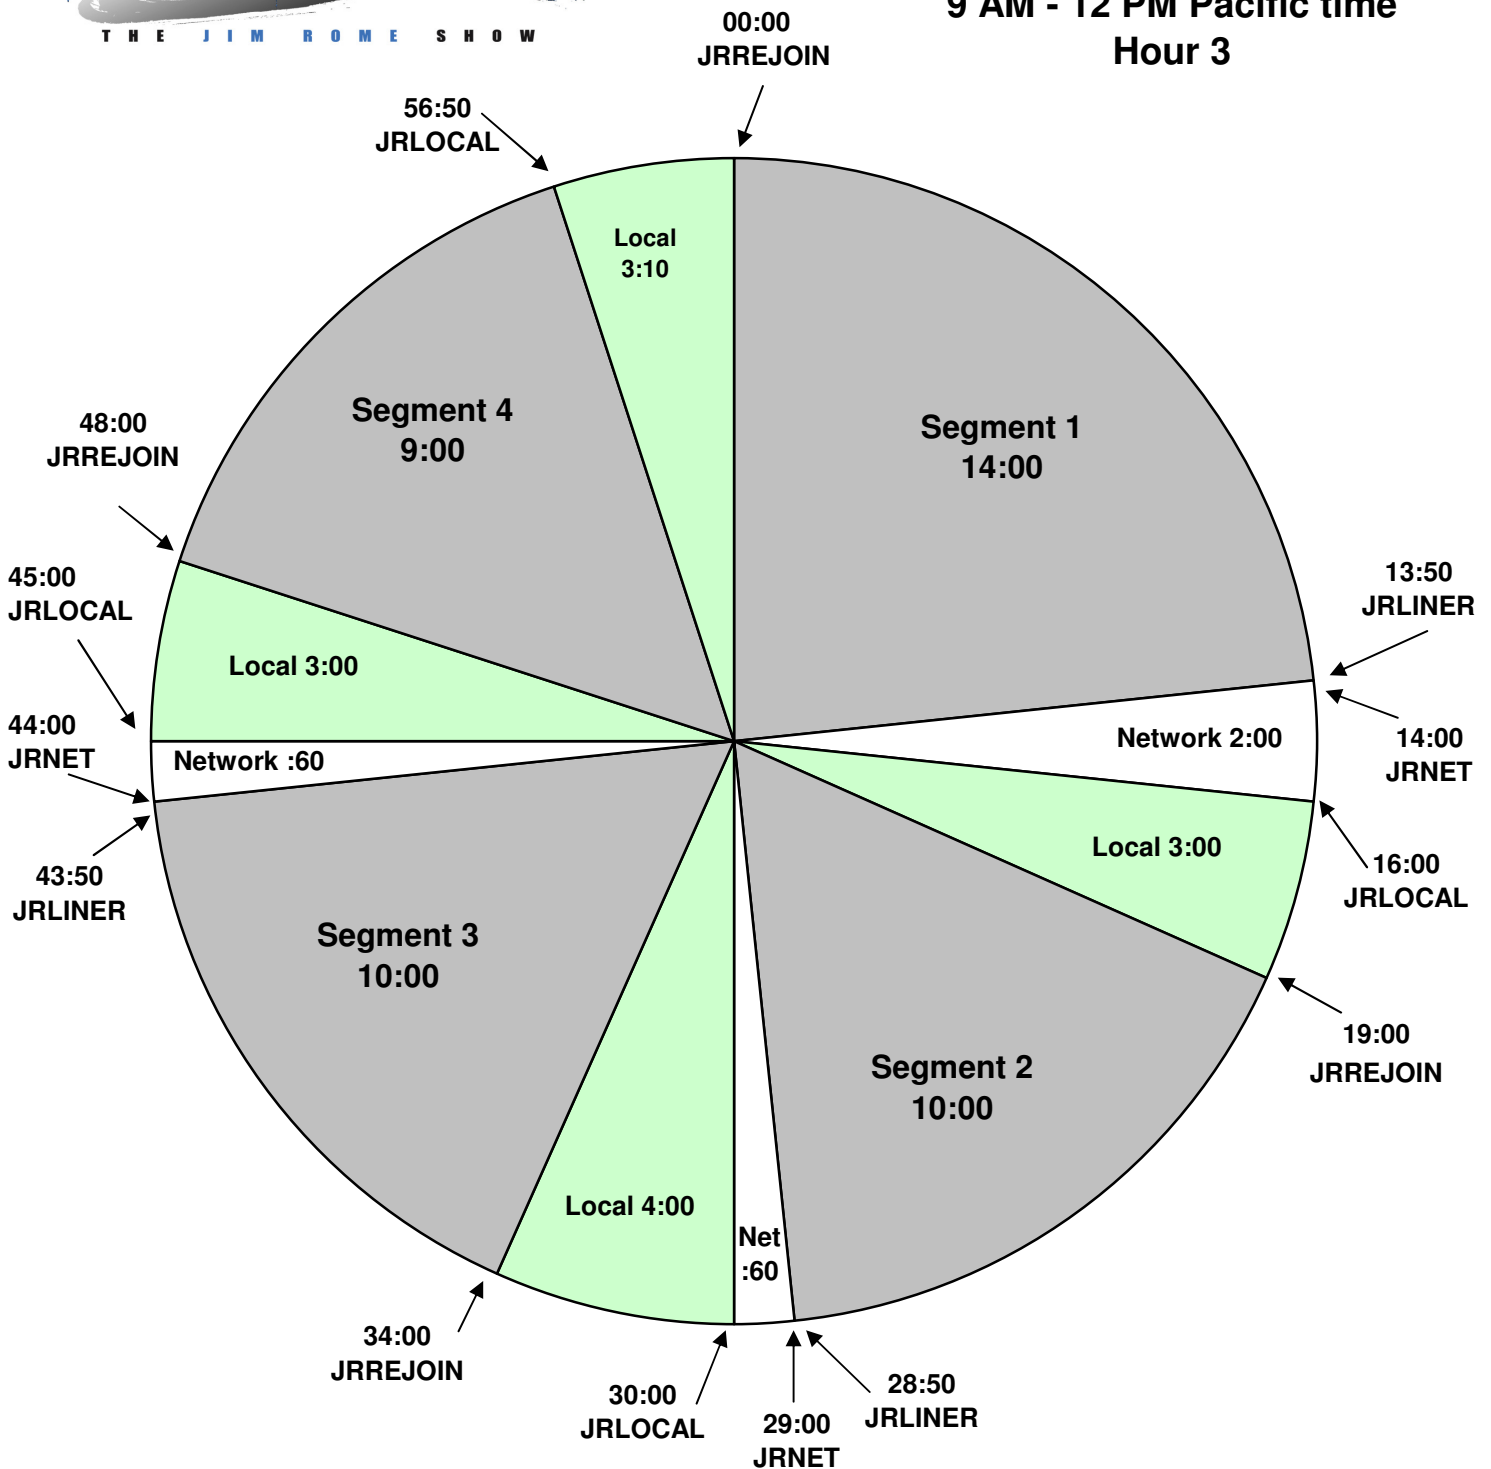

Effective August 17, 2009
 Premiere XDS PRO4-P Satellite
 12 - 3 PM Eastern/
 9 AM - 12 PM Pacific time
 Hour 3

For Technical Assistance call:
 Premiere Network Operations Center: 800-276-4431
 Technical Info: www.premiereradio.com/engineering

Hard out at 56:50. Other breaks float.
 JRREJOIN: local streaming start.
 JRLINER: fires local :10-second liner.
 JRLOCAL: fires local break.
 JRNET: local streaming stop.
 :10-second rejoin bumpers at 19:00 & 48:00.
 :20-second rejoin bumper at 34:00.