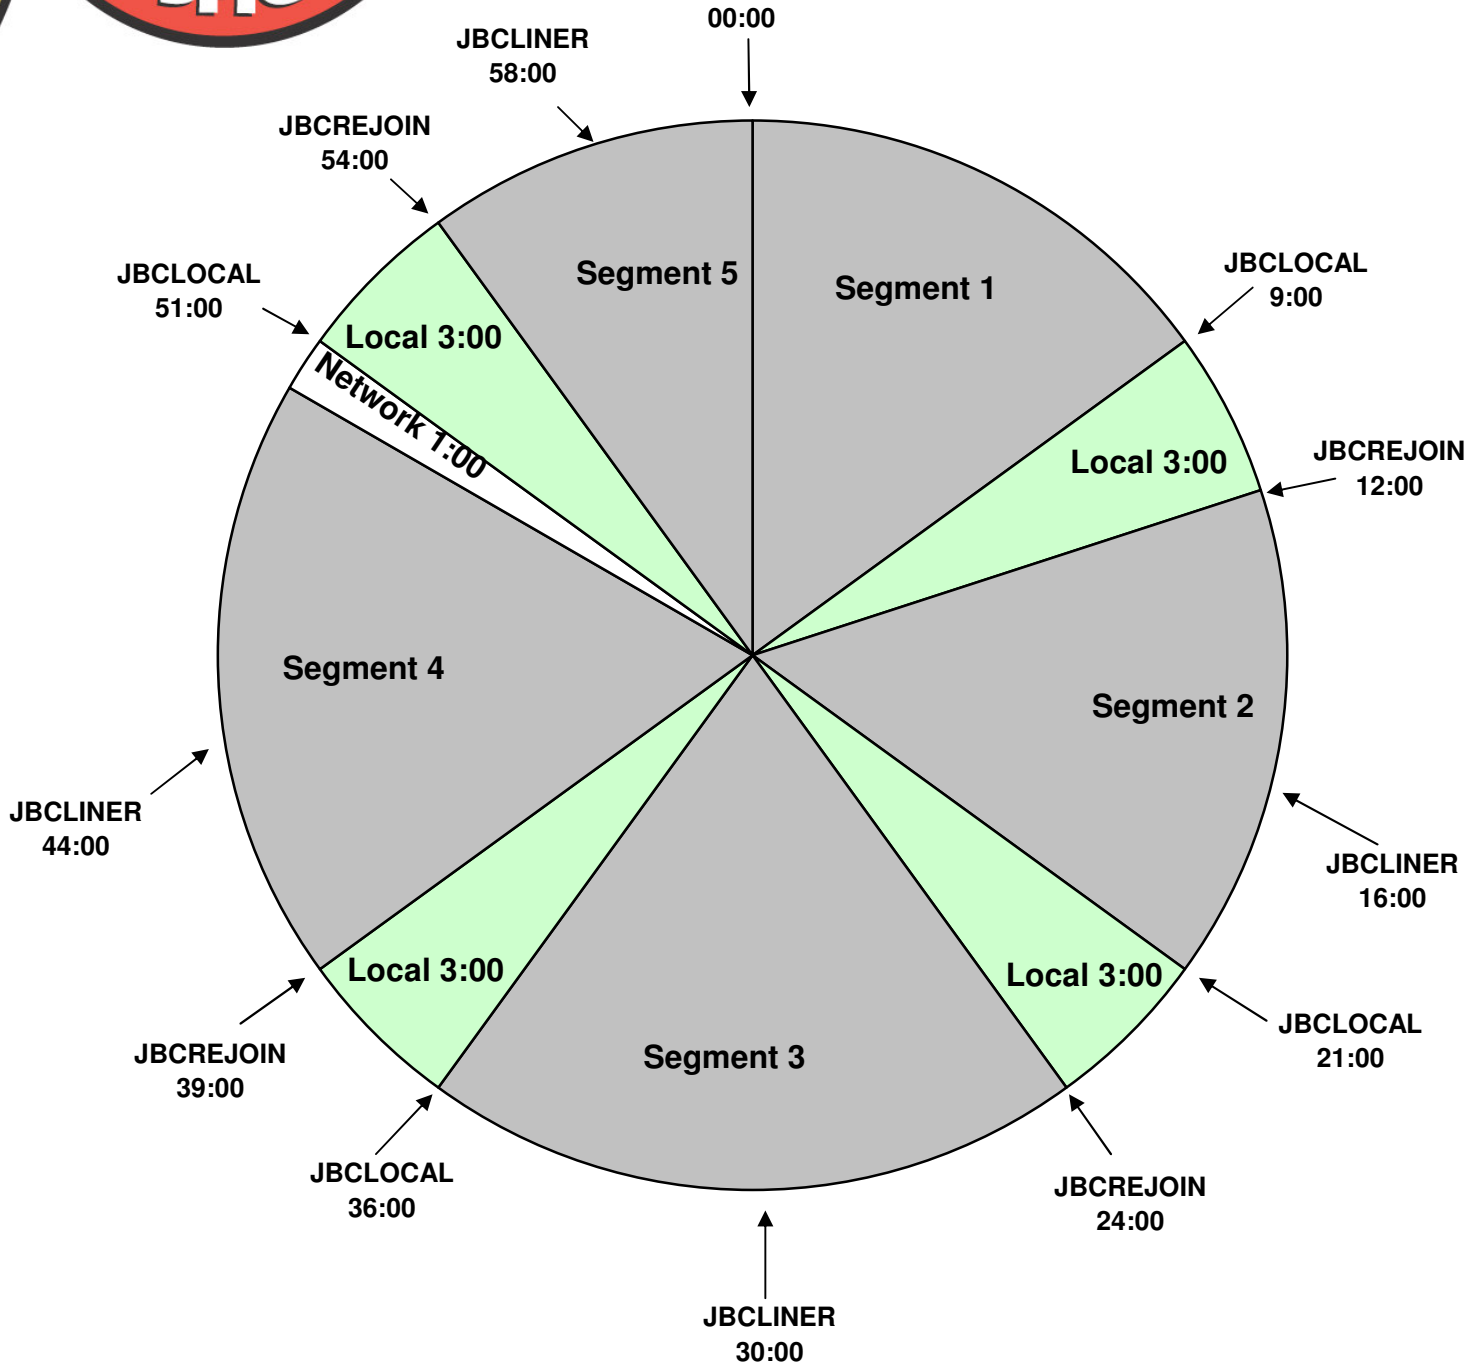

PROGRAM CLOCK
 Effective June 23, 2009
 Premiere XDS PRO4-P Satellite
 Holiday Weekday 3am - 7am Pacific

Country Feed

For Technical Assistance call:
 Premiere Network Operations Center: 800-276-4431
 Technical Info: www.premiereradio.com/engineering

Info:
 JBCLOCAL starts the local break
 JBCLINER fires the Sweeper
 JBCREJOIN fires 15 second bumper rejoin