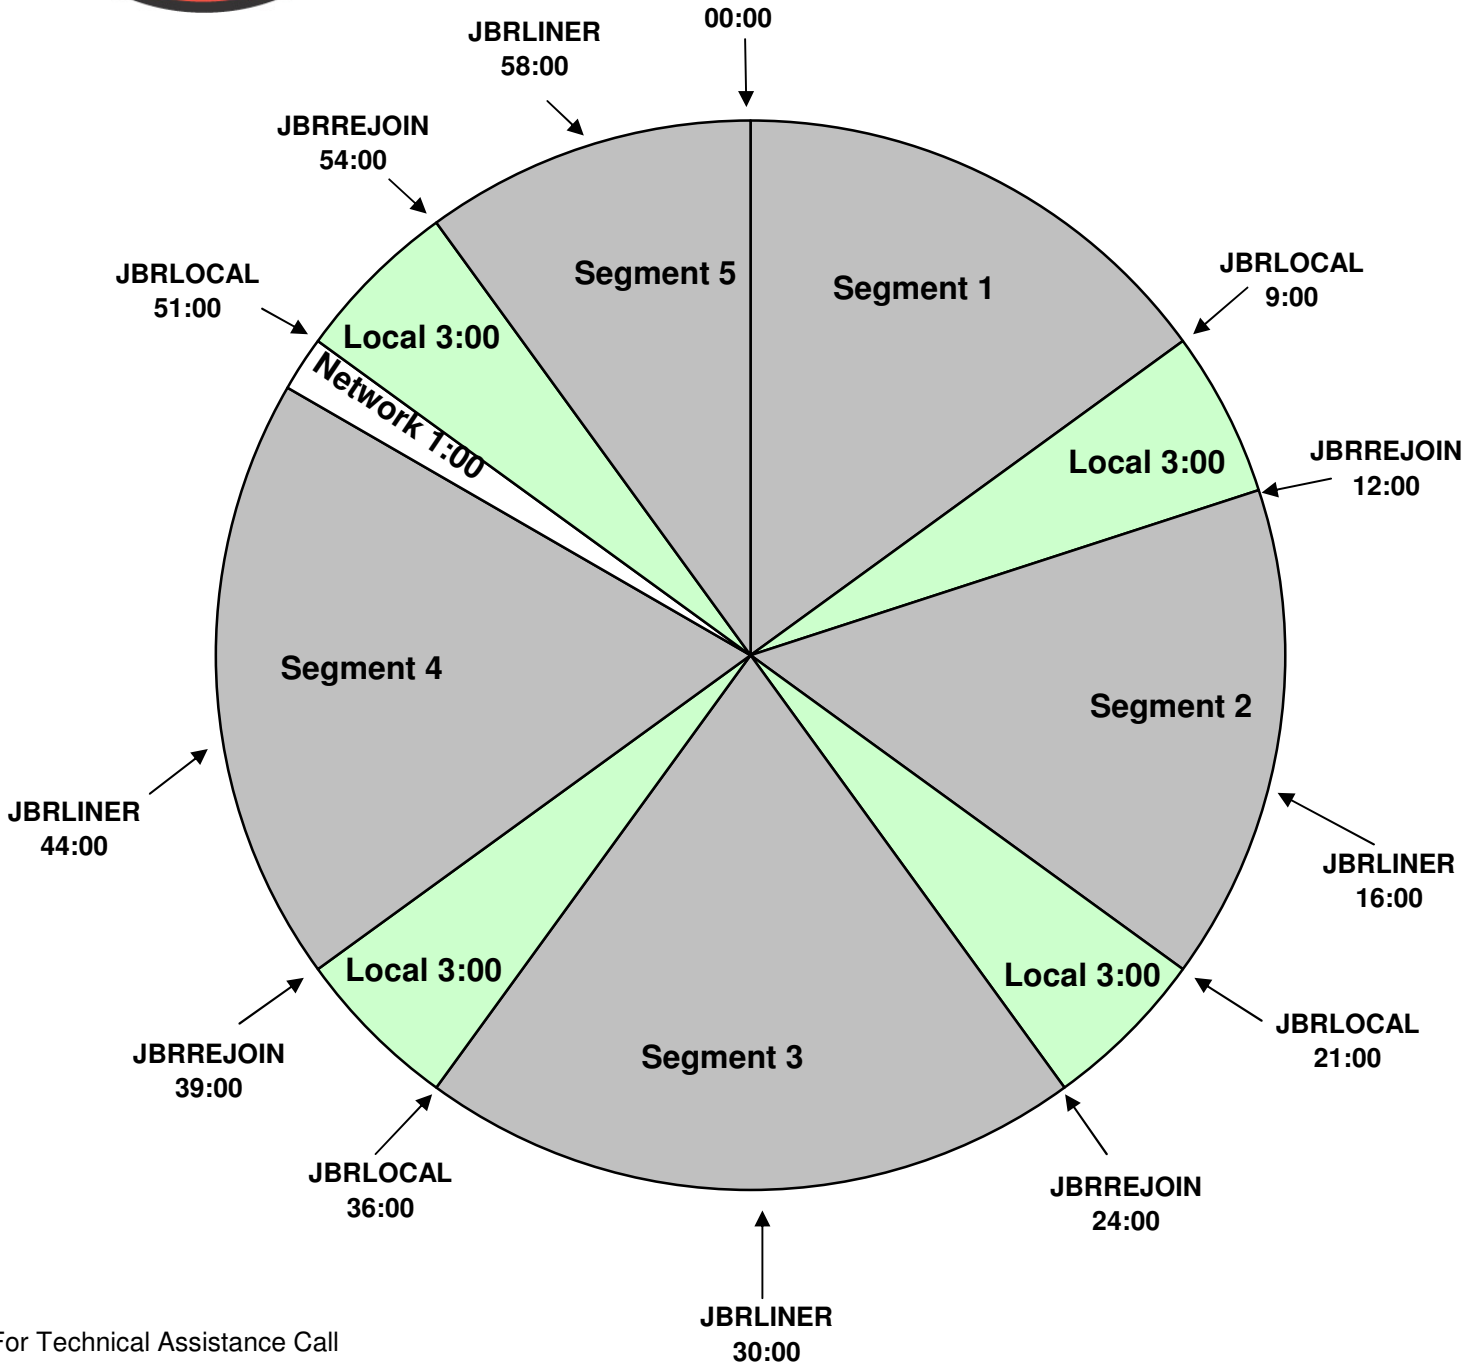

PROGRAM CLOCK
 Effective October 12, 2011
 Premiere XDS PRO4-P Satellite
 Holiday Weekday 3am - 7am Pacific

Rock Feed

For Technical Assistance Call
 Premiere Network Operations Center: (800) 276-4431
 Technical Info: <http://engineering.premiereradio.com>

Info:
 JBRLOCAL starts the local break
 JBRLINER fires the Sweeper
 JBRREJOIN fires 15 second bumper rejoin