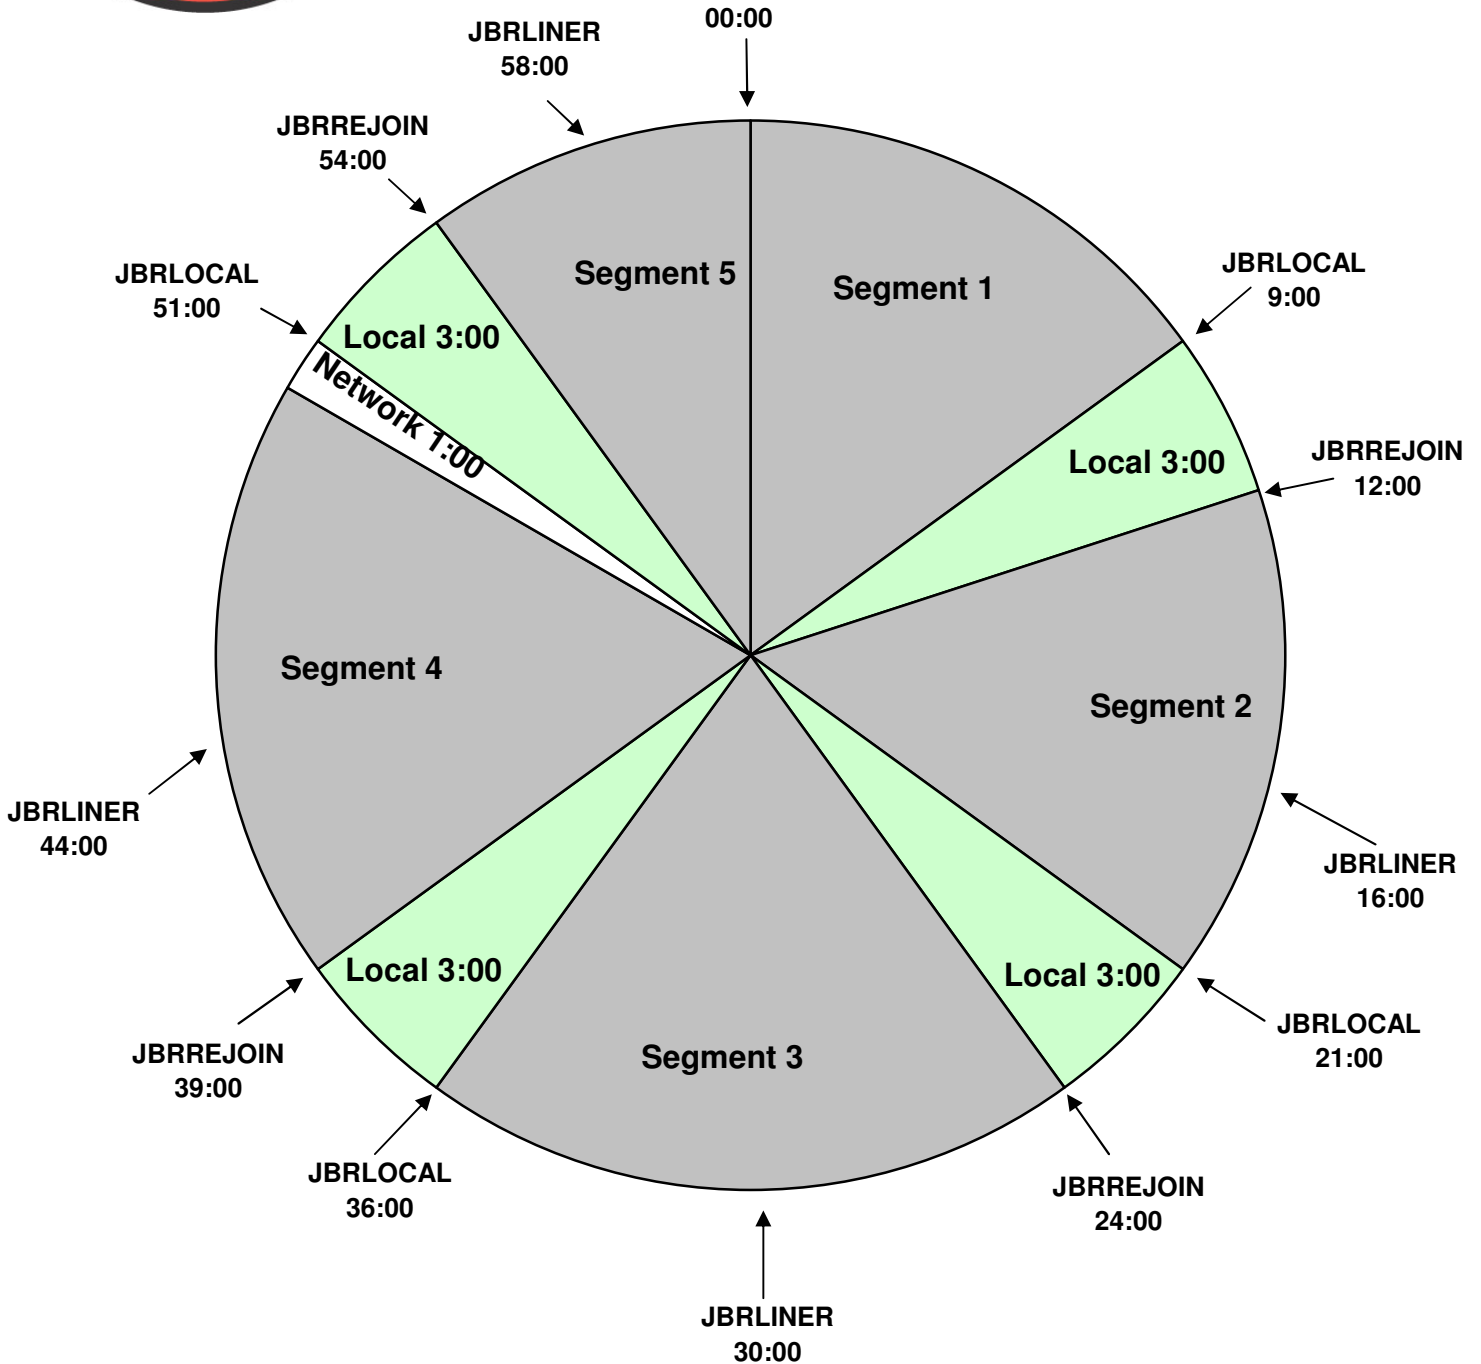

PROGRAM CLOCK
 Effective June 23, 2009
 Premiere XDS PRO4-P Satellite
 Holiday Weekday 3am - 7am Pacific

Rock Feed

For Technical Assistance call:
 Premiere Network Operations Center: 800-276-4431
 Technical Info: www.premiereradio.com/engineering

Info:
 JBRLOCAL starts the local break
 JBRLINER fires the Sweeper
 JBRREJOIN fires 15 second bumper rejoins