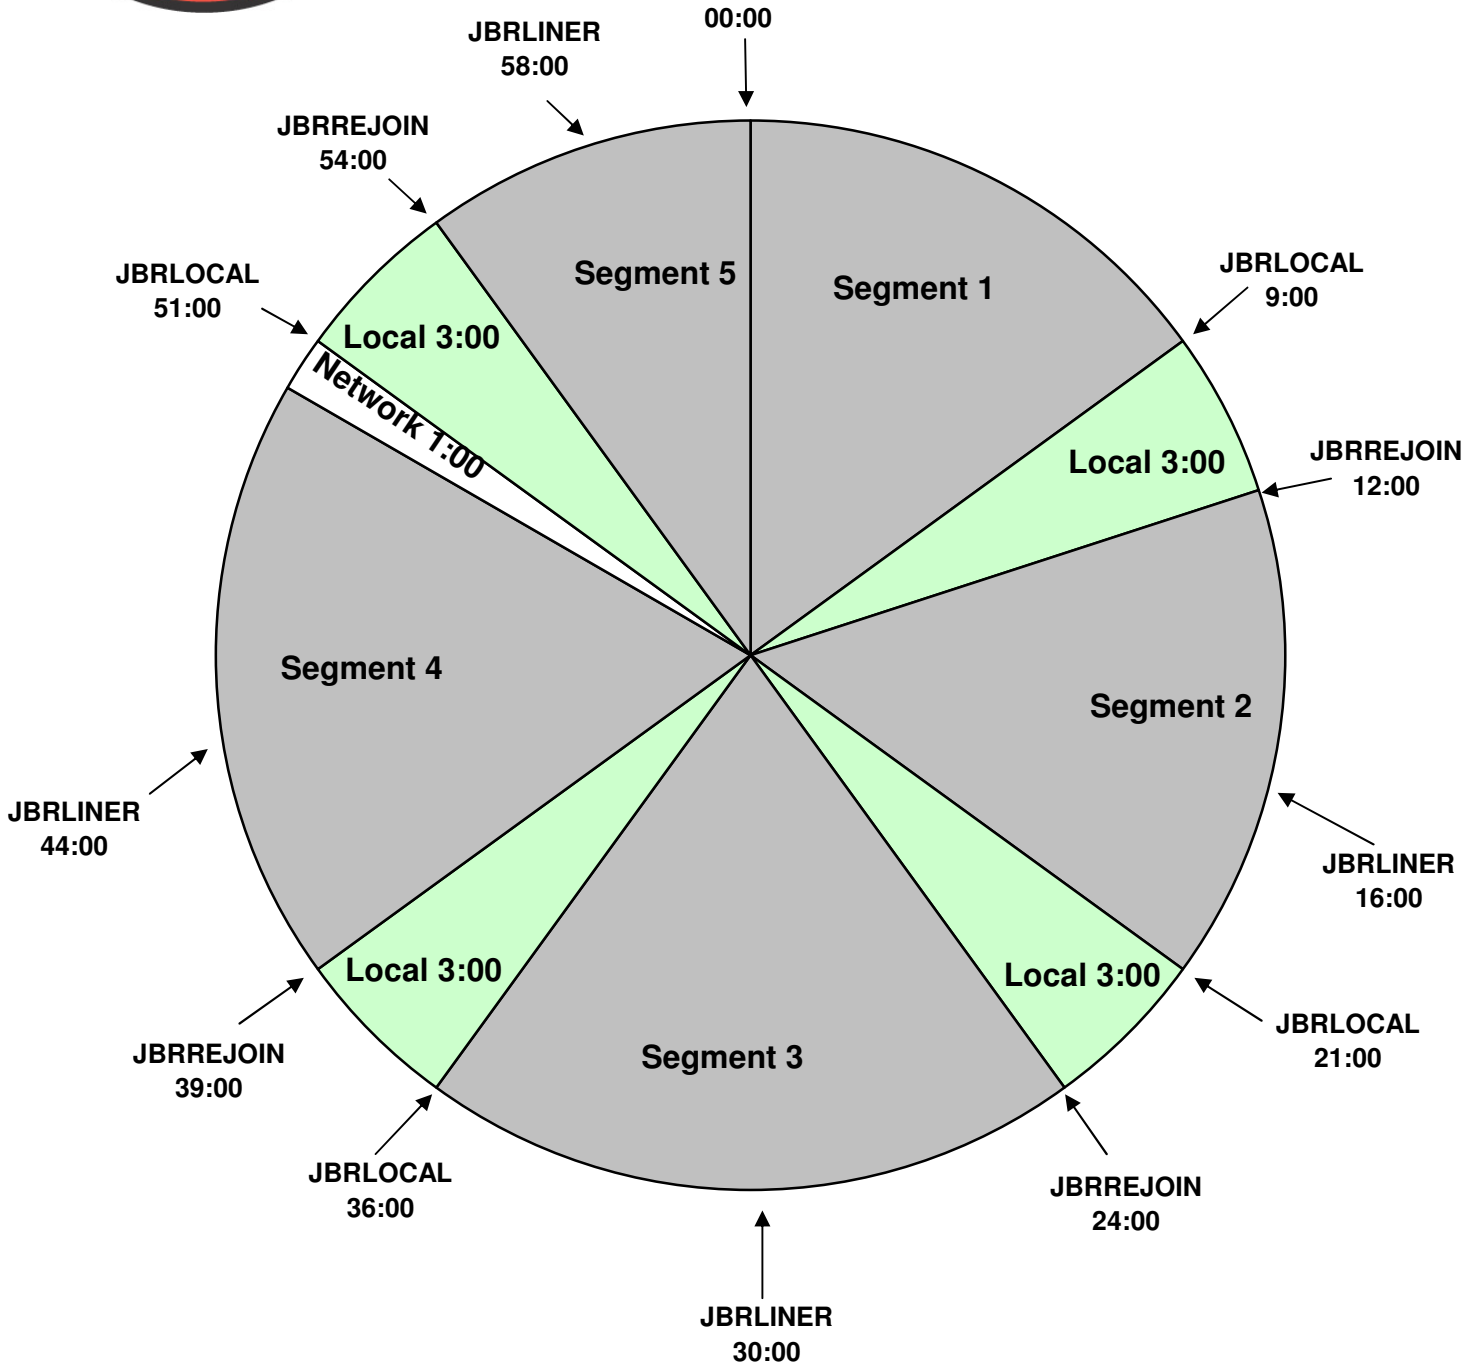

PROGRAM CLOCK
 Effective October 12, 2011
 Premiere XDS PRO4-P Satellite
 Holiday Weekday 3am - 7am Pacific

Rock Feed

For Technical Assistance call:
 Premiere Network Operations Center: 800-276-4431
 Technical Info: www.premiereradio.com/engineering

Info:
 JBRLOCAL starts the local break
 JBRLINER fires the Sweeper
 JBRREJOIN fires 15 second bumper rejoins