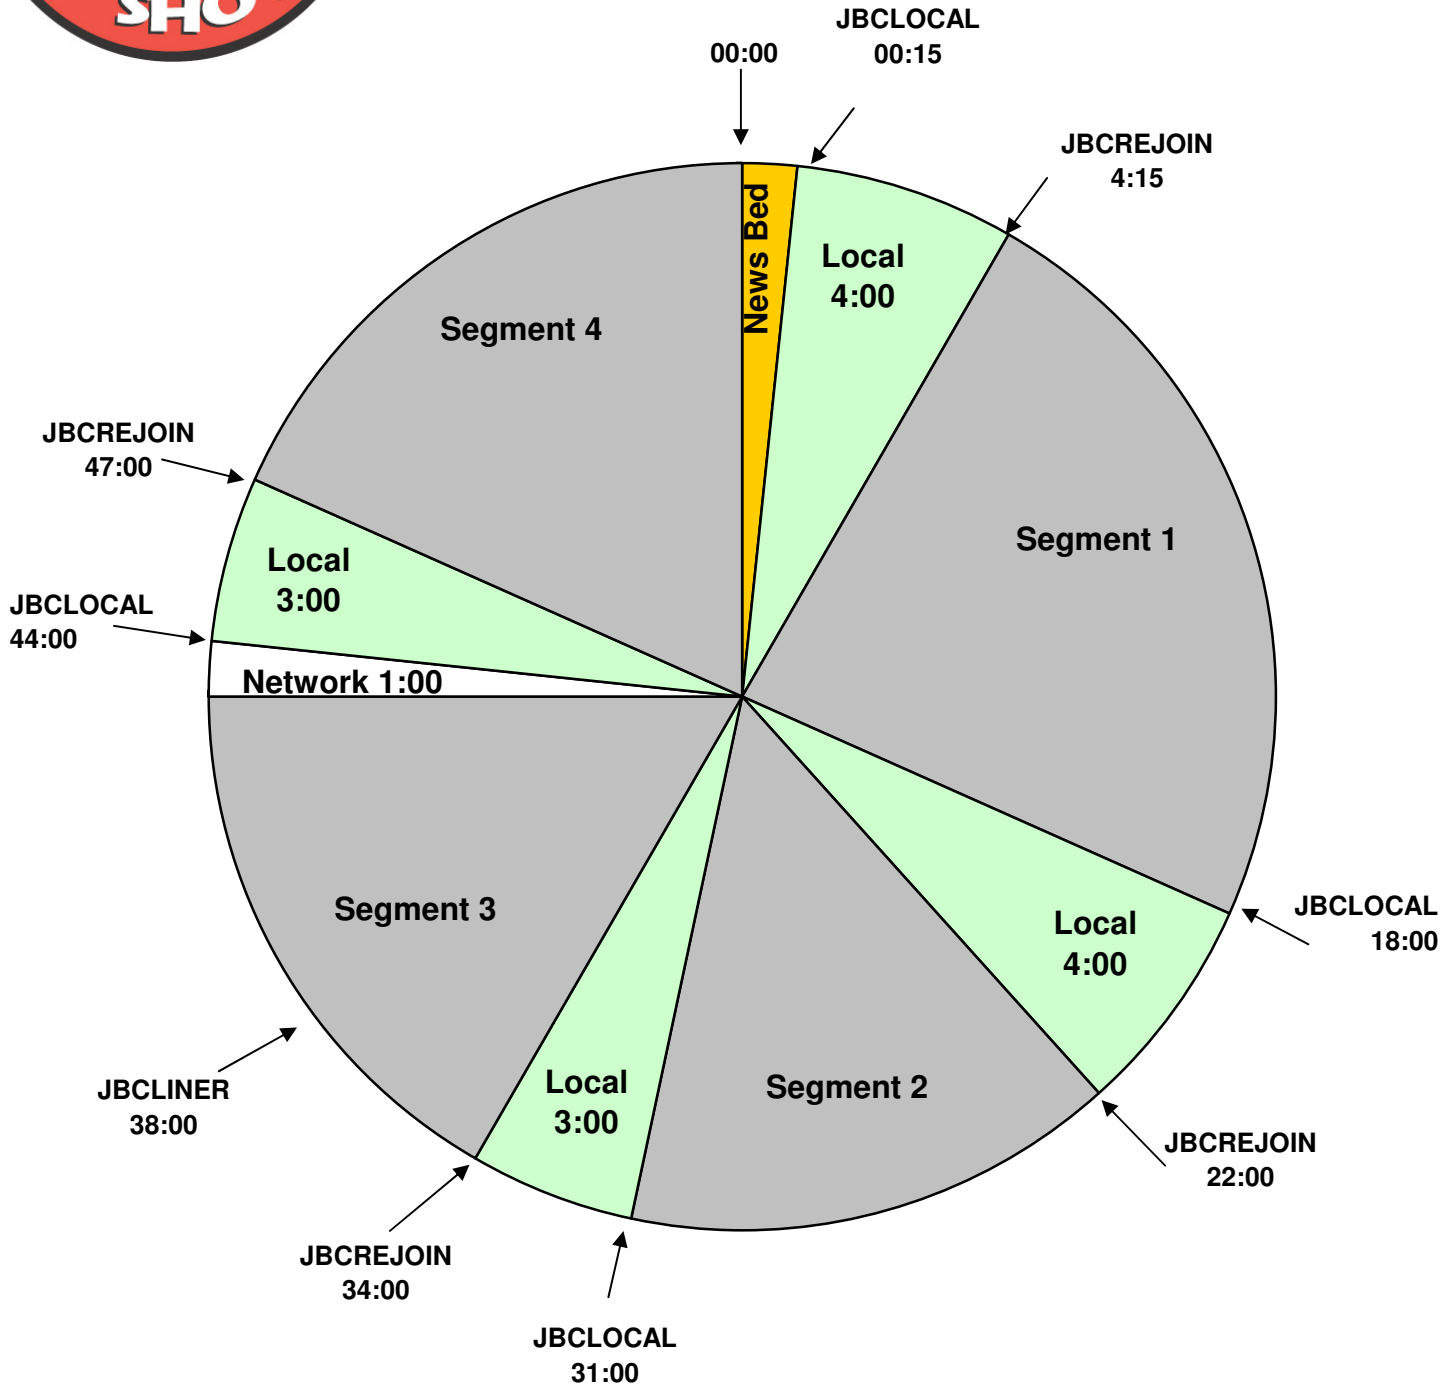

**PROGRAM CLOCK**  
 Effective October 12, 2011  
 Premiere XDS PRO4-P Satellite  
 Monday - Friday 3am - 7am Pacific

**Country Feed - Hour 4 ONLY**

For Technical Assistance Call  
 Premiere Network Operations Center: (800) 276-4431  
 Technical Info: <http://engineering.premiereradio.com>

**Info:**  
 Show starts with 15-60 second News Bed into Local  
 All Breaks float  
 JBCLOCAL starts the local break  
 JBCLINER fires the 8 sec Sweeper  
 JBCREJOIN fires 15 sec rejoin bumper