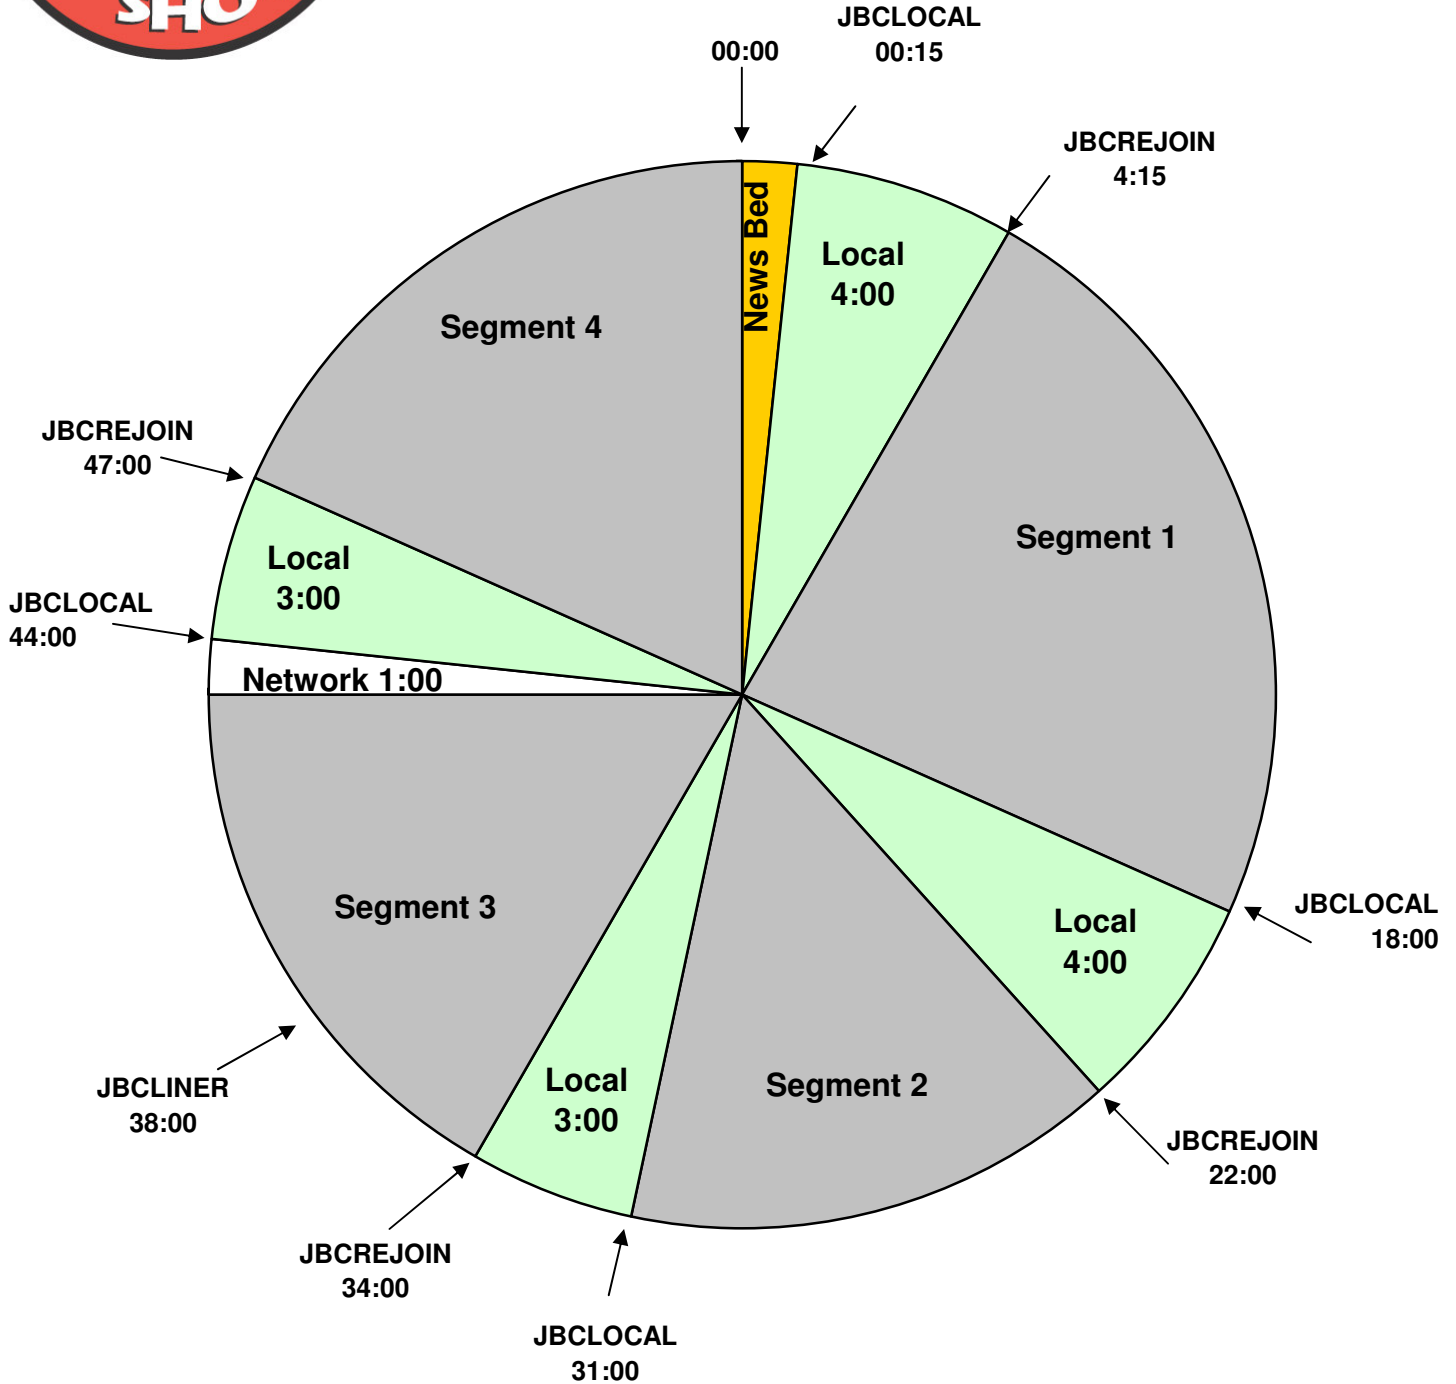

PROGRAM CLOCK
 Effective June 23, 2009
 Premiere XDS PRO4-P Satellite
 Monday - Friday 3am - 7am Pacific

Country Feed - Hour 4 ONLY

For Technical Assistance call:
 Premiere Network Operations Center: 800-276-4431
 Technical Info: www.premiereradio.com/engineering

Info:
 Show starts with 15-60 second News Bed into Local
 All Breaks float
 JBCLOCAL starts the local break
 JBCLINER fires the Sweeper
 JBCREJOIN fires 15 sec rejoin bumper