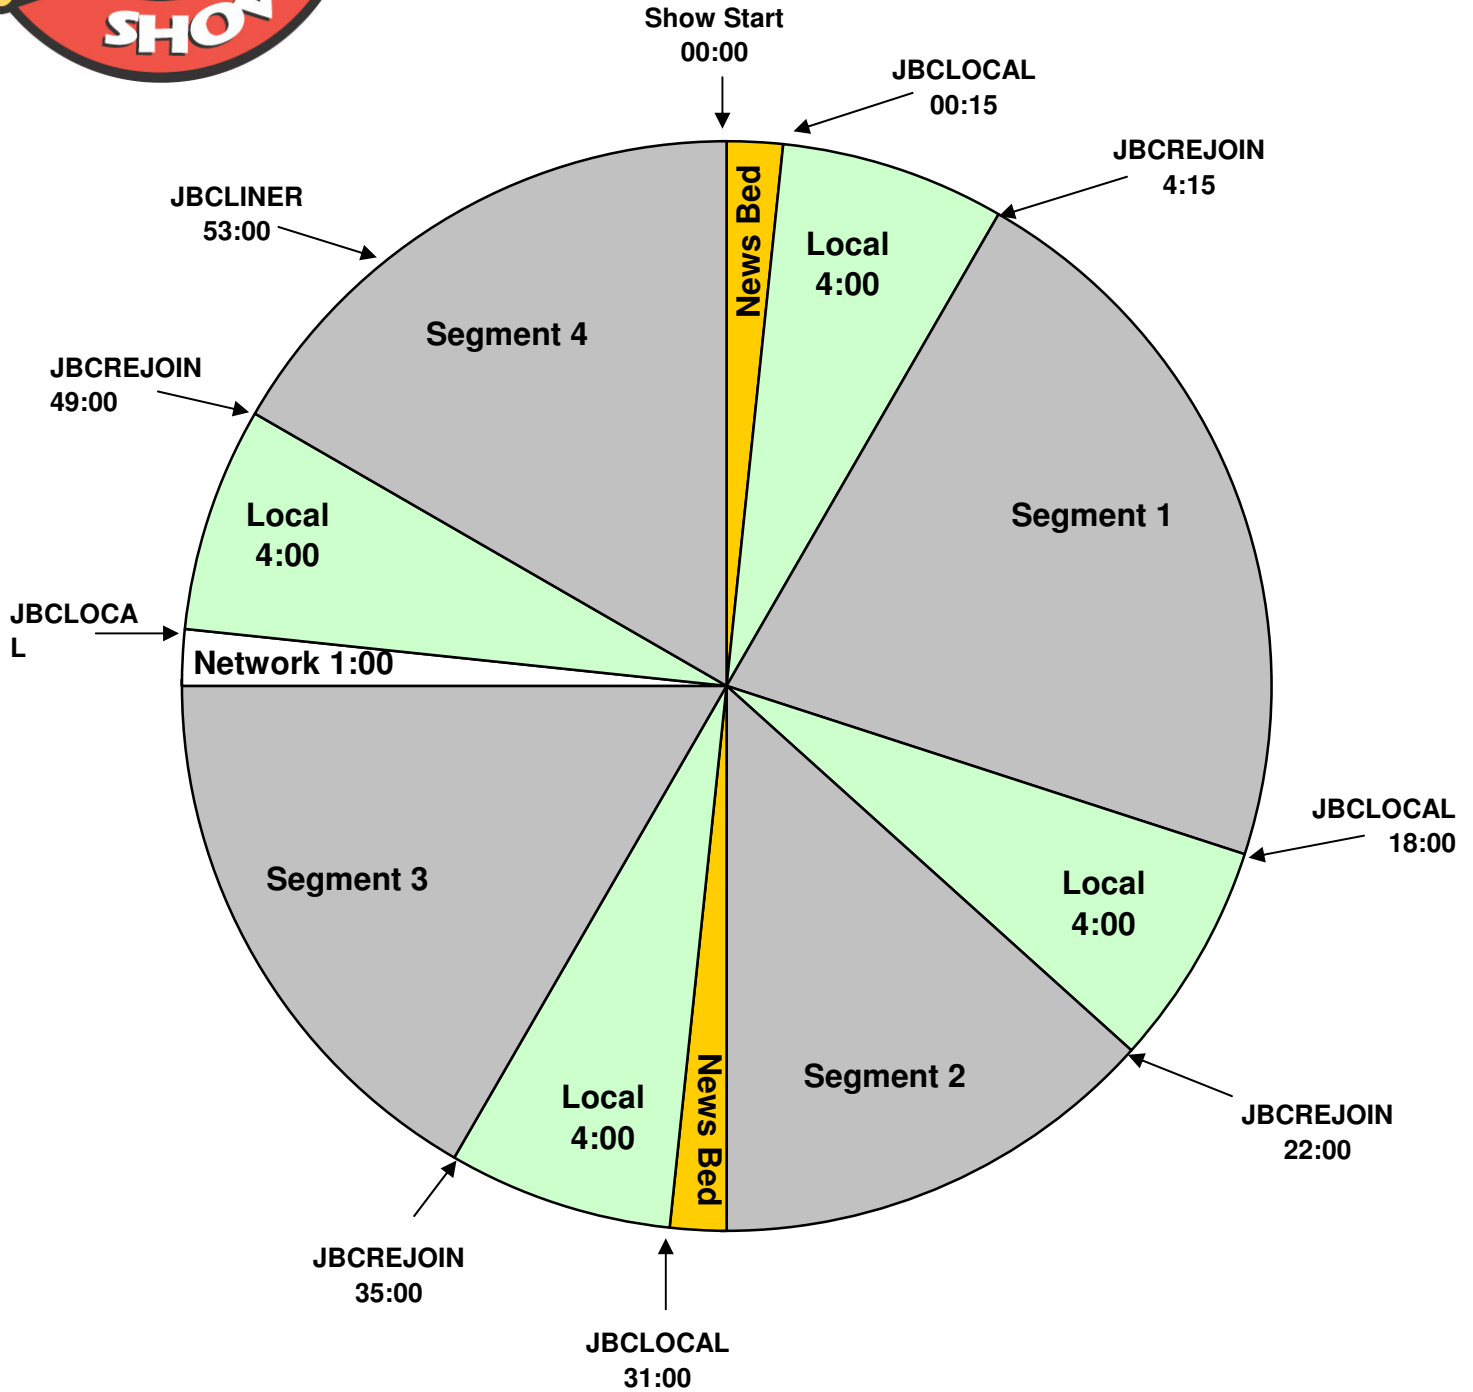

PROGRAM CLOCK
 Effective June 23, 2009
 Premiere XDS PRO4-P Satellite
 Monday - Friday 3am - 7am Pacific

Country Feed - Hours 1-3 ONLY

For Technical Assistance call:
 Premiere Network Operations Center: 800-276-4431
 Technical Info: www.premiereradio.com/engineering

Info:
 Show starts with 15-60 second News Bed into Local
 All Breaks float
 JBCLOCAL starts the local break
 JBCLINER fires the Sweeper
 JBCREJOIN fires 15 second rejoin bumper