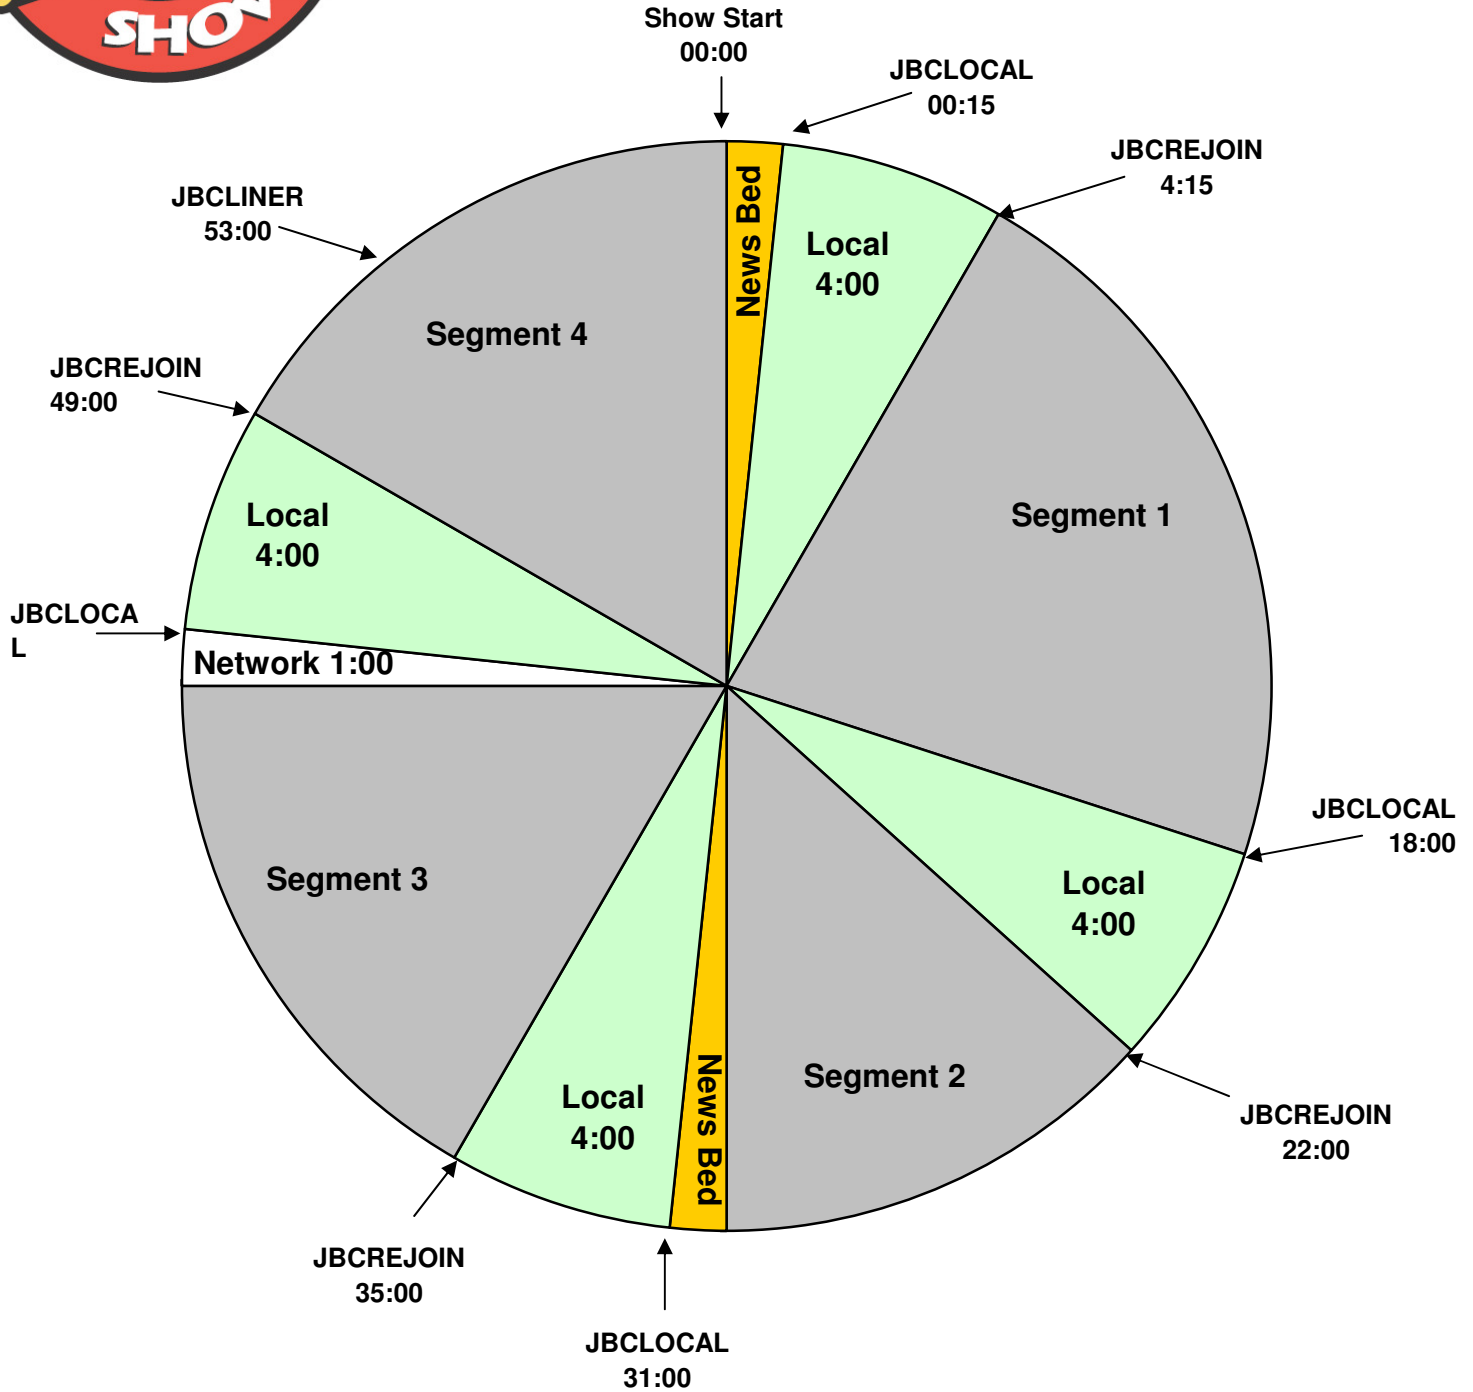

PROGRAM CLOCK
 Effective October 12, 2011
 Premiere XDS PRO4-P Satellite
 Monday - Friday 3am - 7am Pacific

Country Feed - Hours 1-3 ONLY

For Technical Assistance Call
 Premiere Network Operations Center: (800) 276-4431
 Technical Info: <http://engineering.premiereradio.com>

Info:
 Show starts with 15-60 second News Bed into Local
 All Breaks float
 JBCLOCAL starts the local break
 JBCLINER fires the 8 sec Sweeper
 JBCREJOIN fires 15 second rejoin bumper