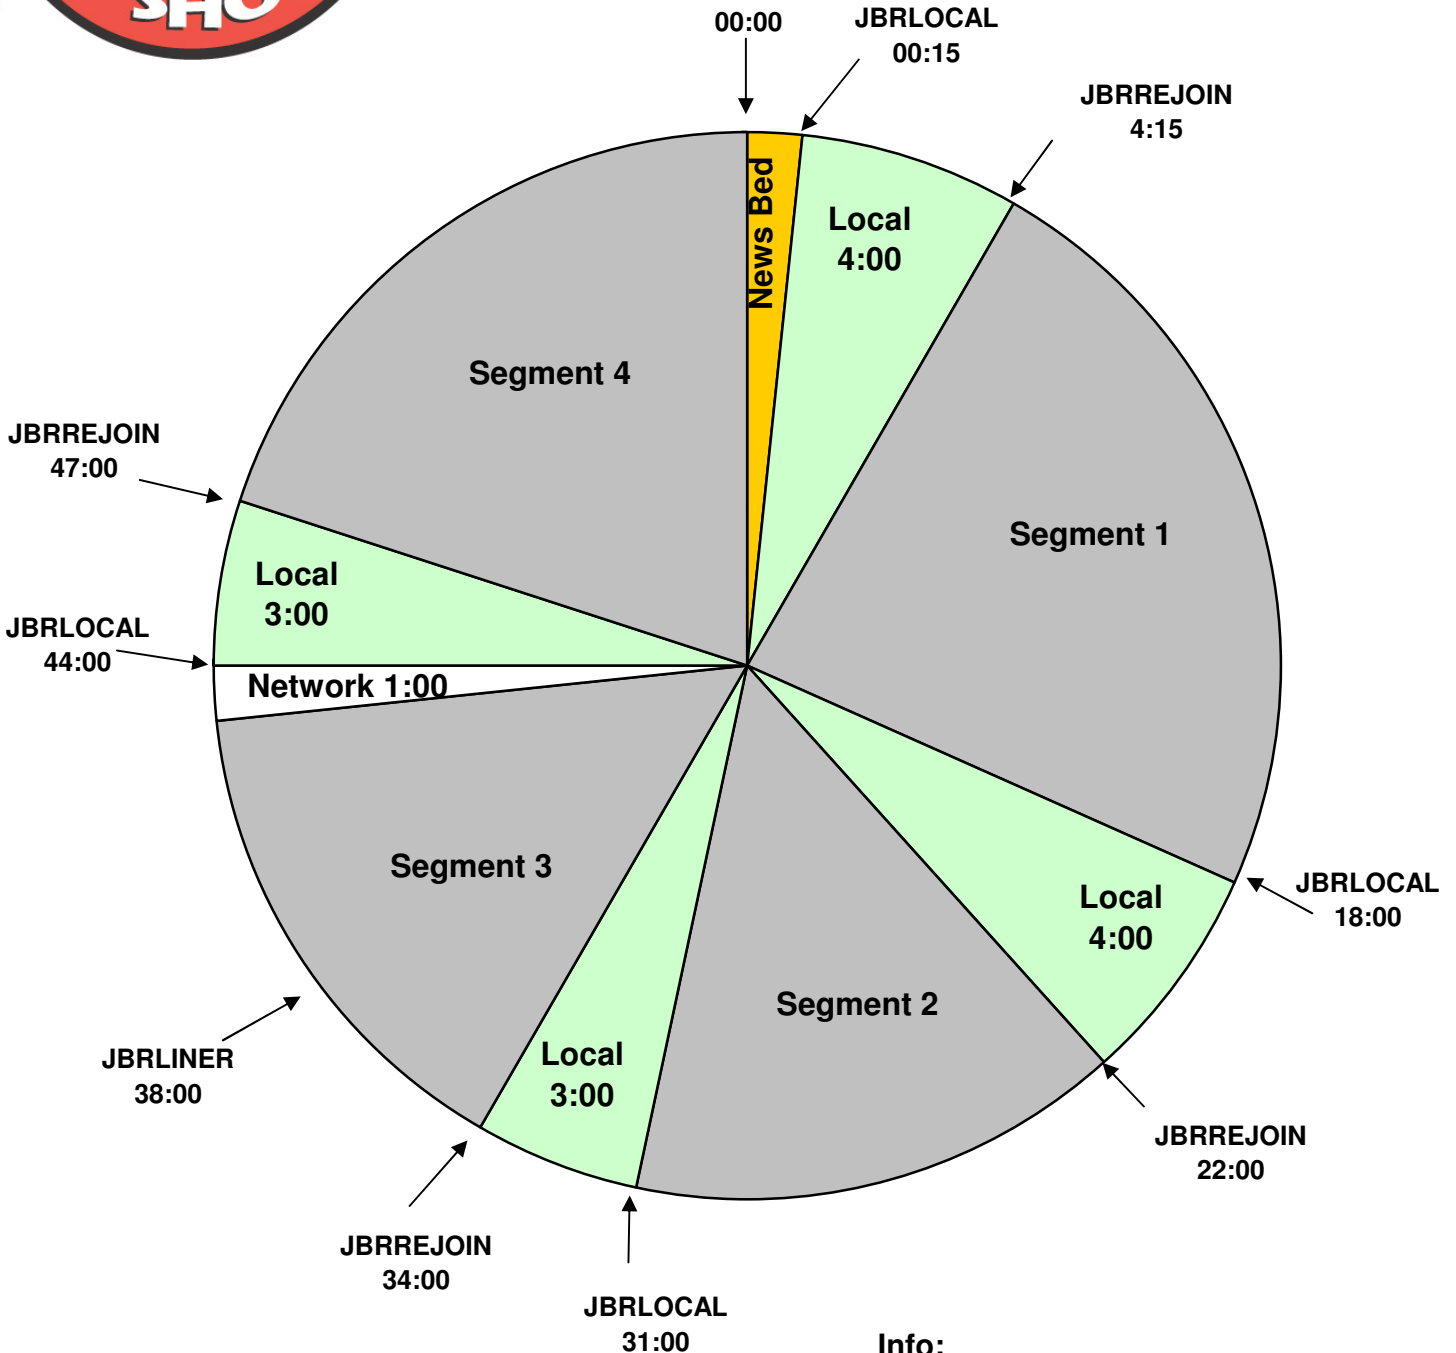

PROGRAM CLOCK
 Effective October 12, 2011
 Premiere XDS PRO4-P Satellite
 Monday - Friday 3am - 7am Pacific

Rock Feed - Hour 4 ONLY

For Technical Assistance Call
 Premiere Network Operations Center: (800) 276-4431
 Technical Info: <http://engineering.premiereradio.com>

Info:
 Show starts with 15-60 second News Bed into Local
 All Breaks float
 JBRLOCAL starts the local break
 JBRLINER fires the 8 sec Sweeper
 JBRREJOIN fires 15 sec rejoin bumper