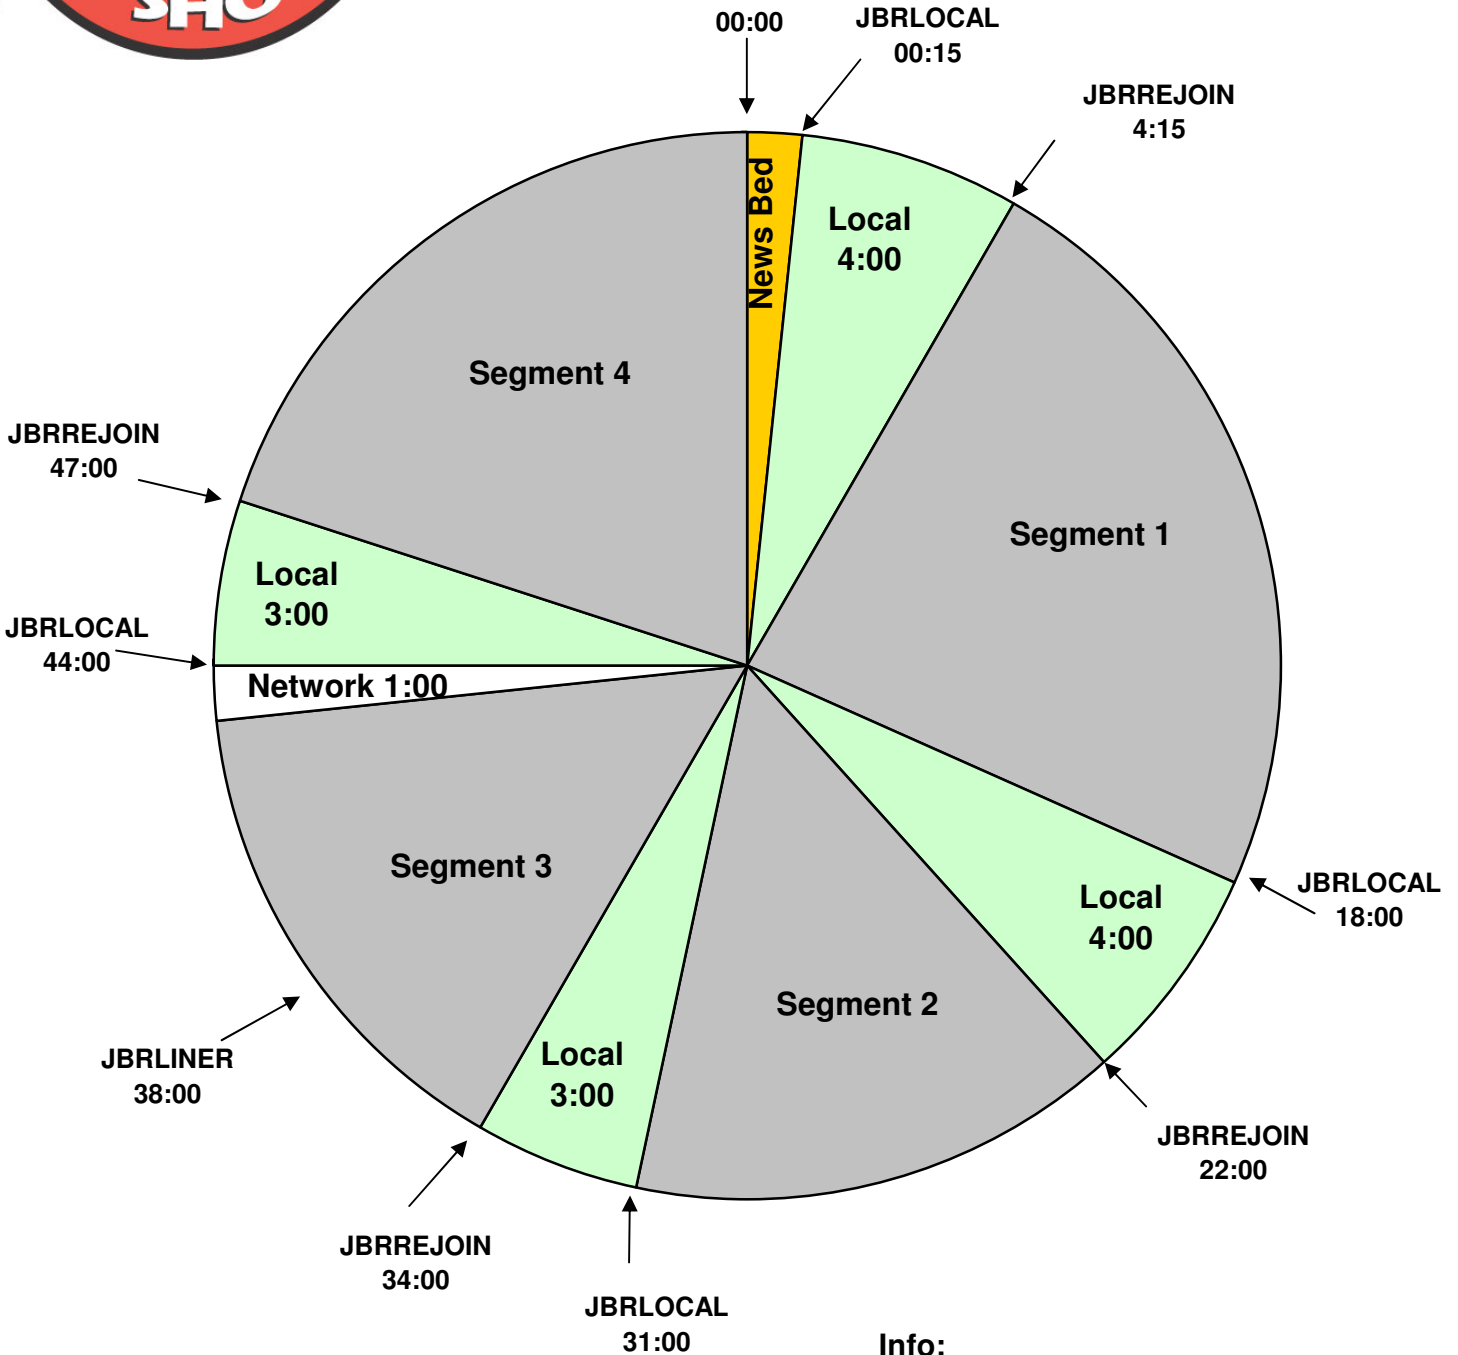

PROGRAM CLOCK
 Effective June 23, 2009
 Premiere XDS PRO4-P Satellite
 Monday - Friday 3am - 7am Pacific

Rock Feed - Hour 4 ONLY

For Technical Assistance call:
 Premiere Network Operations Center: 800-276-4431
 Technical Info: www.premiereradio.com/engineering

Info:
 Show starts with 15-60 second News Bed into Local
 All Breaks float
 JBRLOCAL starts the local break
 JBRLINER fires the Sweeper
 JBRREJOIN fires 15 sec rejoin bumper