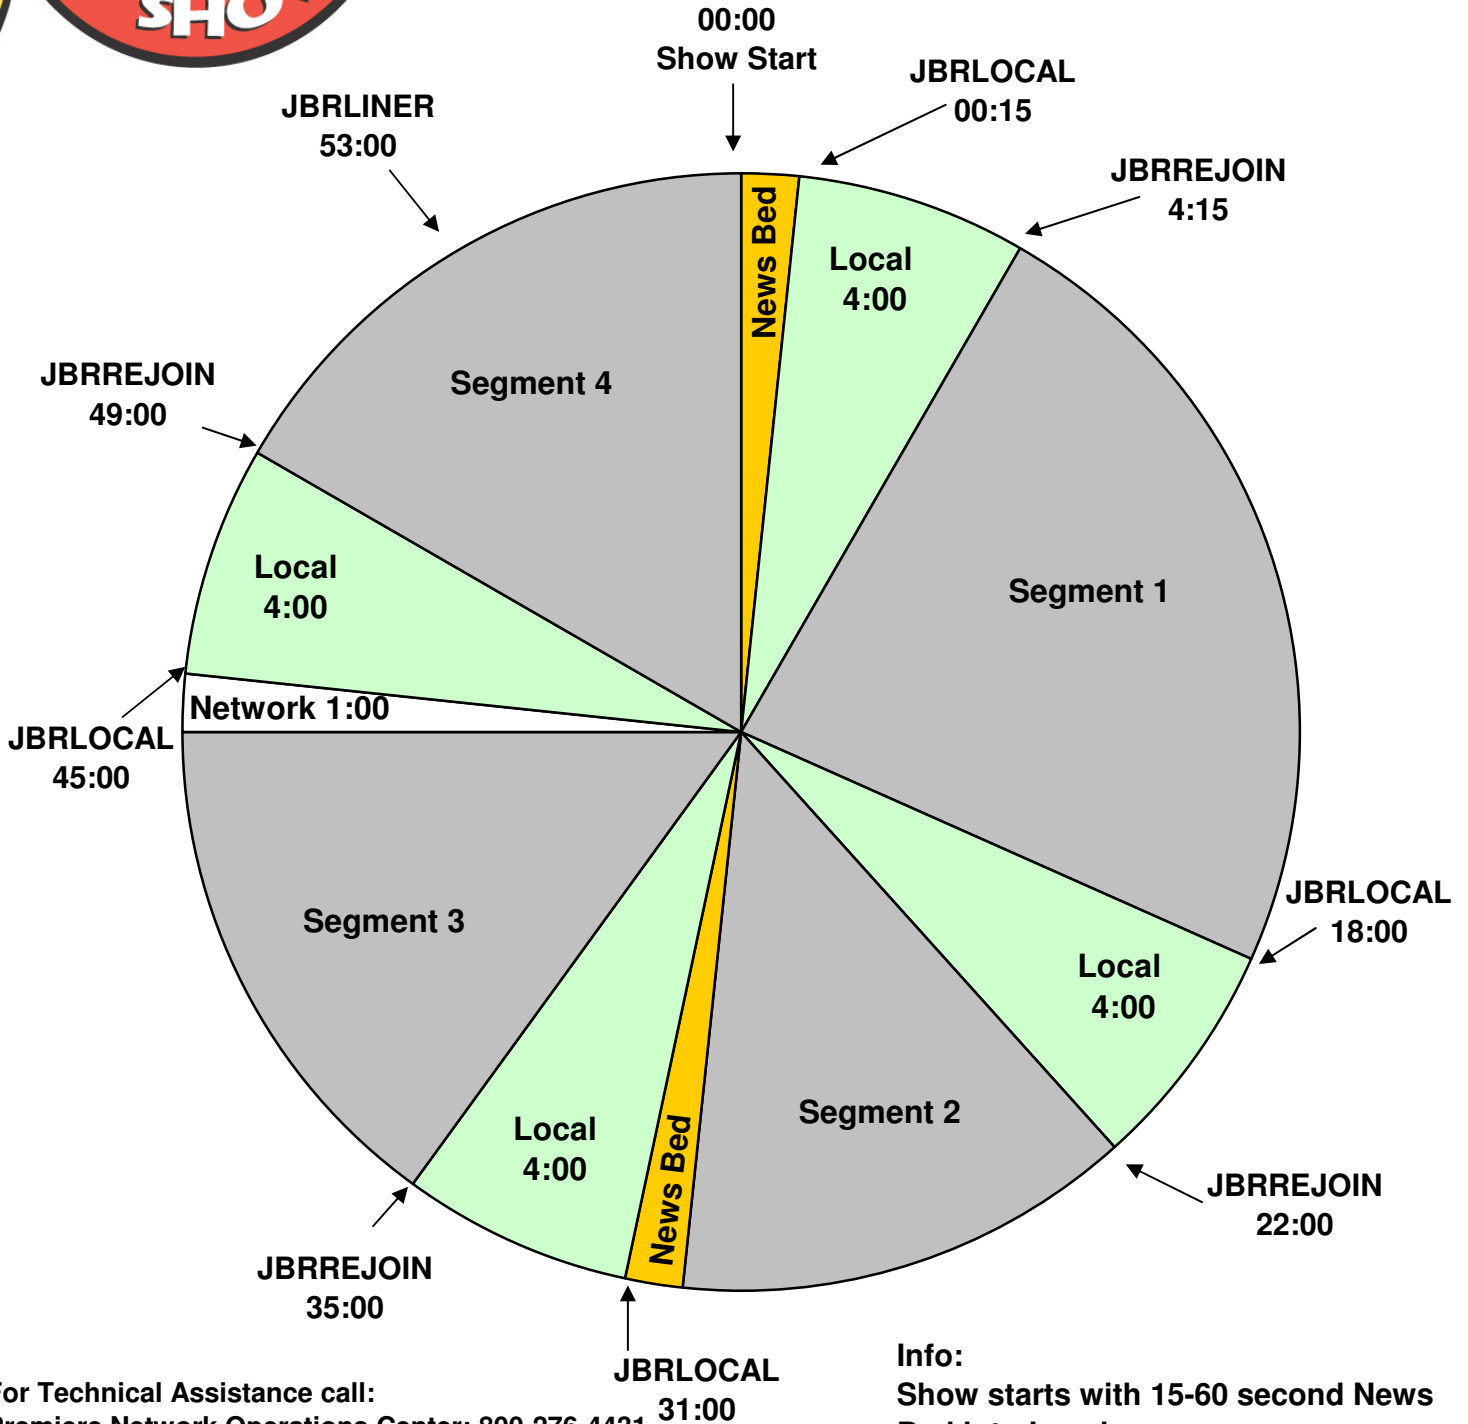

**PROGRAM CLOCK**  
 Effective October 12, 2011  
 Premiere XDS PRO4-P Satellite  
 Monday - Friday 3am - 7am Pacific

**Rock Feed - Hours 1 - 3 ONLY**

For Technical Assistance call:  
 Premiere Network Operations Center: 800-276-4431  
 Technical Info: [www.premiereradio.com/engineering](http://www.premiereradio.com/engineering)

**Info:**  
 Show starts with 15-60 second News Bed into Local  
 All Breaks float  
 JBRLOCAL starts the local break  
 JBRLINER fires the Sweeper  
 JBRREJOIN fires 15 sec rejoin bumper