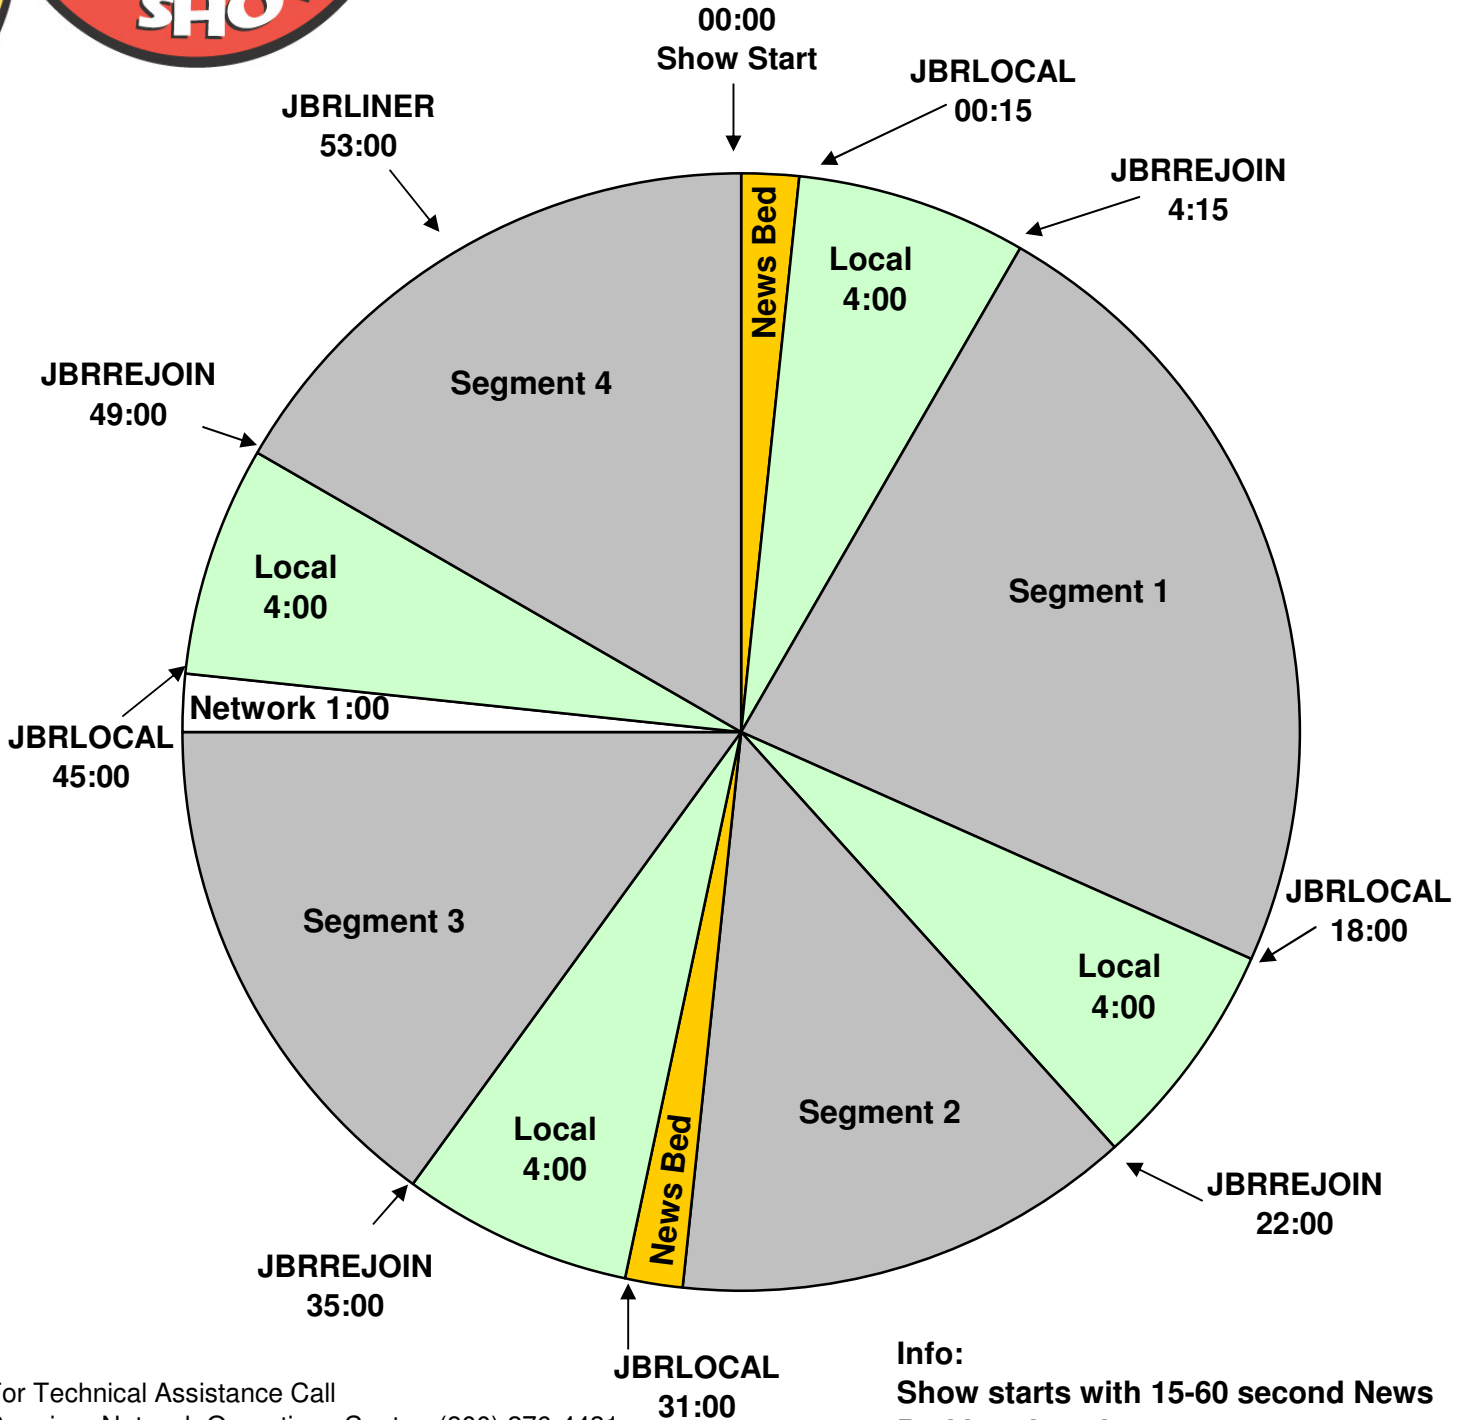

**PROGRAM CLOCK**  
 Effective October 12, 2011  
 Premiere XDS PRO4-P Satellite  
 Monday - Friday 3am - 7am Pacific

**Rock Feed - Hours 1 - 3 ONLY**

For Technical Assistance Call  
 Premiere Network Operations Center: (800) 276-4431  
 Technical Info: <http://engineering.premiereradio.com>

**premiere**  
 NETWORKS

**Info:**  
 Show starts with 15-60 second News Bed into Local  
 All Breaks float  
 JBRLOCAL starts the local break  
 JBRLINER fires the 8 sec Sweeper  
 JBRREJOIN fires 15 sec rejoin bumper