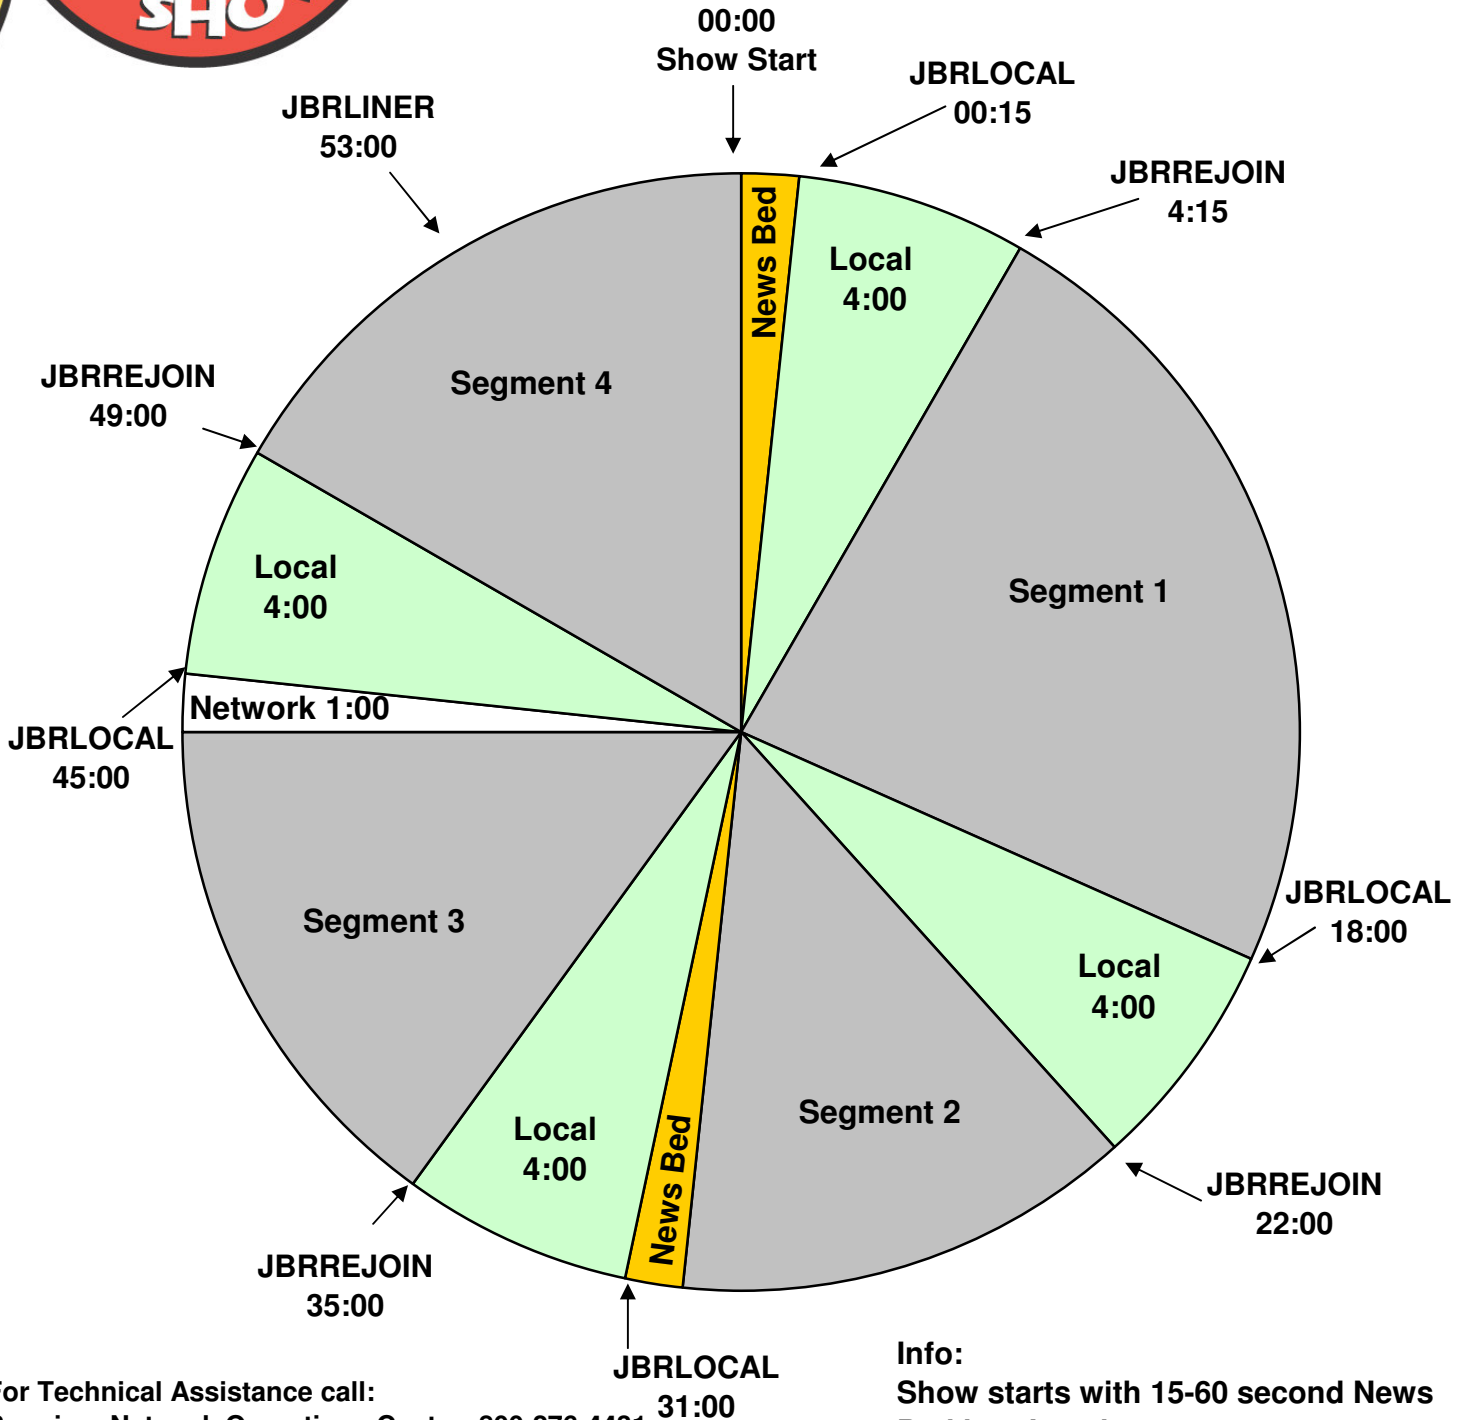

PROGRAM CLOCK
 Effective June 23, 2009
 Premiere XDS PRO4-P Satellite
 Monday - Friday 3am - 7am Pacific

Rock Feed - Hours 1 - 3 ONLY

For Technical Assistance call:
 Premiere Network Operations Center: 800-276-4431
 Technical Info: www.premiereradio.com/engineering

Info:
 Show starts with 15-60 second News Bed into Local
 All Breaks float
 JBRLOCAL starts the local break
 JBRLINER fires the Sweeper
 JBRREJOIN fires 15 sec rejoin bumper