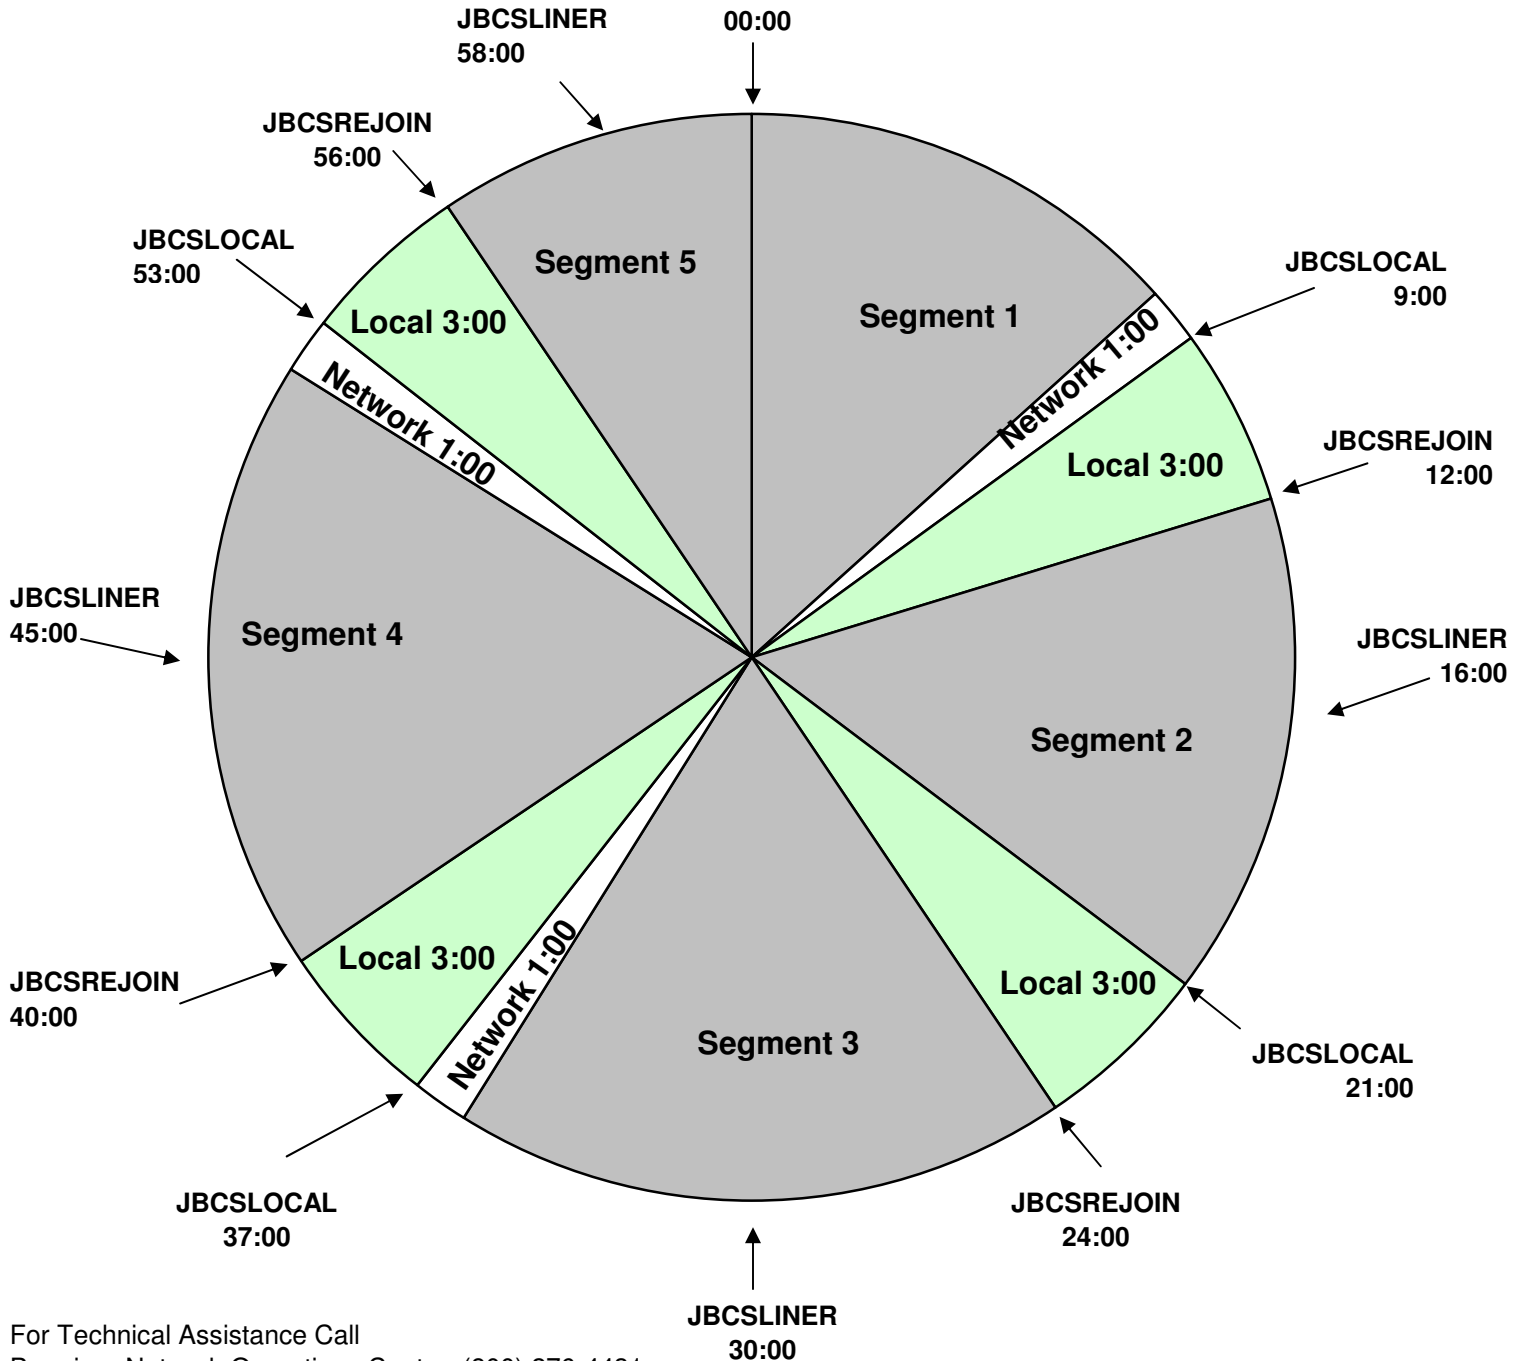

PROGRAM CLOCK
 Effective October 12, 2011
 Premiere XDS PRO4-P Satellite
 Saturday 3am - 7am Pacific

Country Feed (Saturdays)

For Technical Assistance Call
 Premiere Network Operations Center: (800) 276-4431
 Technical Info: <http://engineering.premiereradio.com>

Info:
 All Breaks float
 JBCSLOCAL starts the local break
 JBCSLINER fires the 8 sec Sweeper
 JBCSREJOIN fires 15 second rejoin bumper