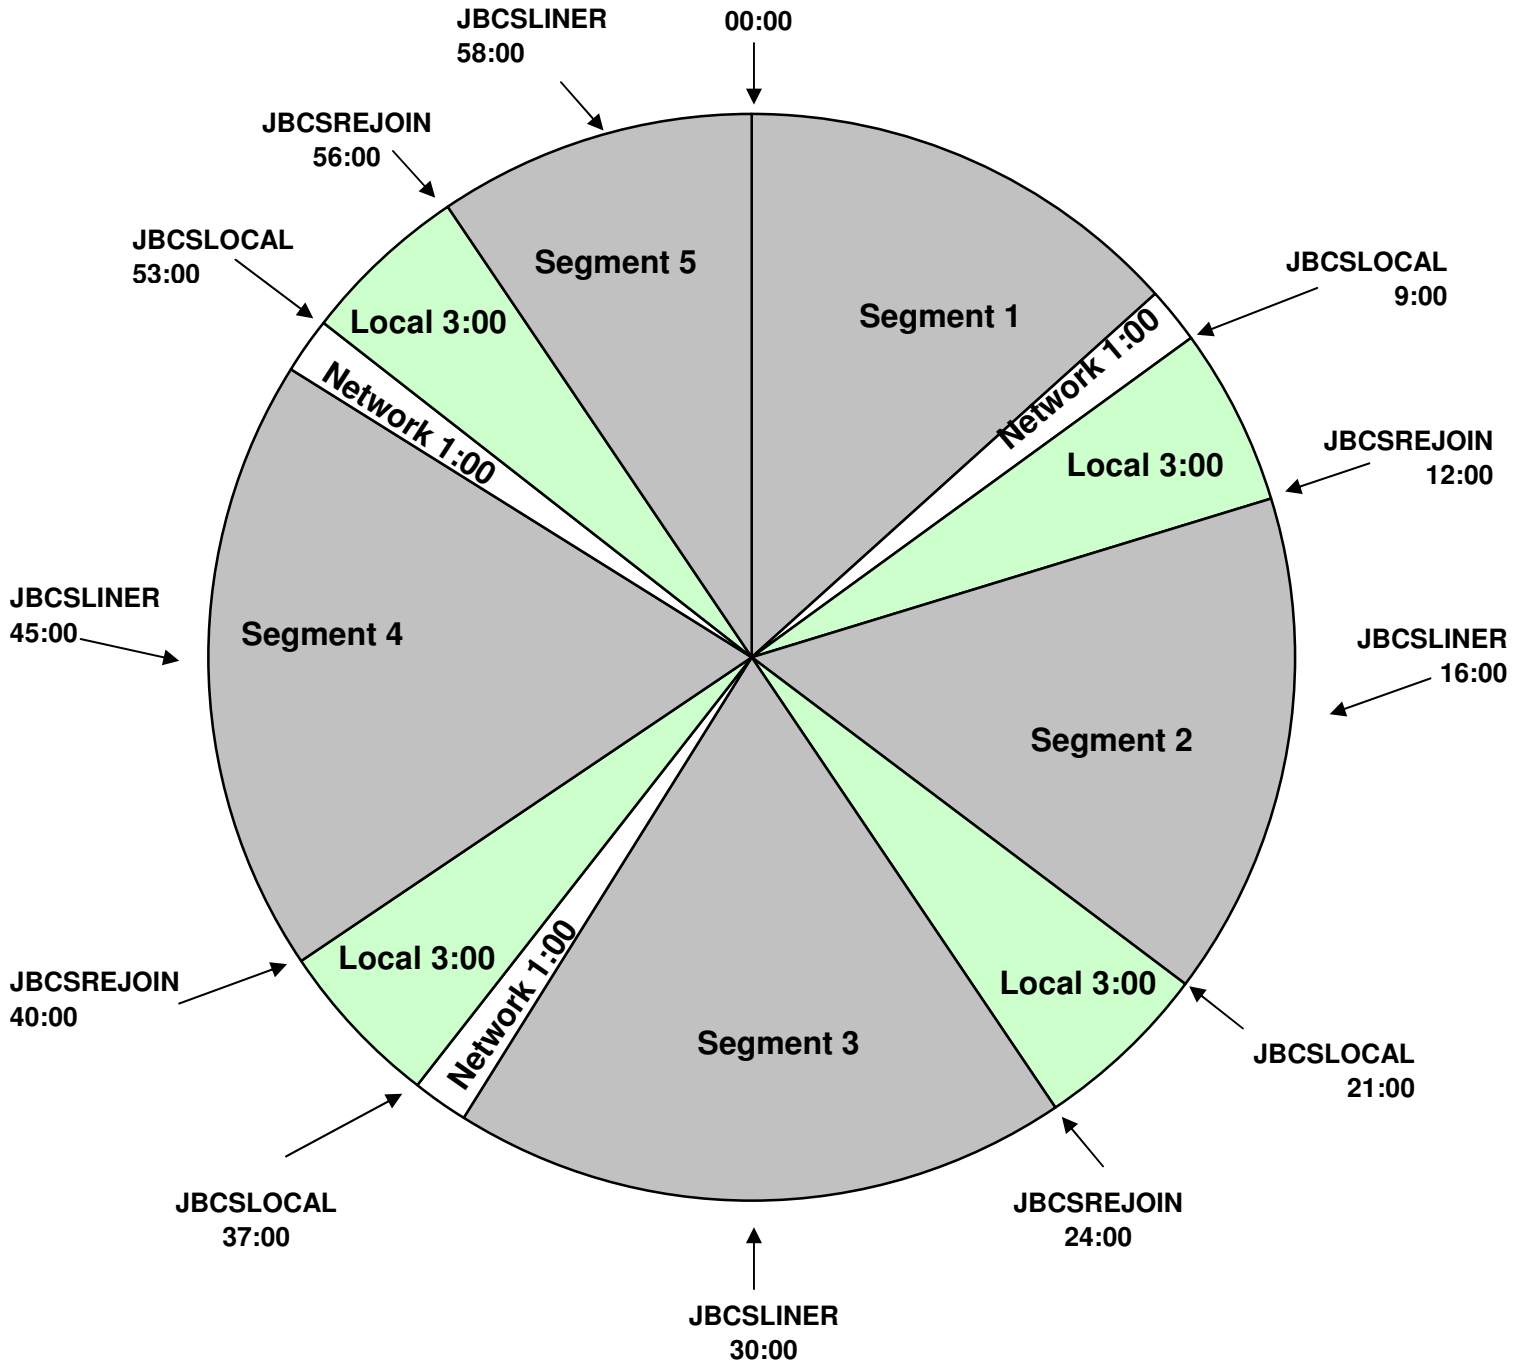

**PROGRAM CLOCK**  
 Effective June 23, 2009  
 Premiere XDS PRO4-P Satellite  
 Saturday 3am - 7am Pacific

Country Feed (Saturdays)

For Technical Assistance call:  
 Premiere Network Operations Center: 800-276-4431  
 Technical Info: [www.premiereradio.com/engineering](http://www.premiereradio.com/engineering)

Info:  
 All Breaks float  
 JBCSLOCAL starts the local break  
 JBCSLINER fires the Sweeper  
 JBCSREJOIN fires 15 second rejoin bumper